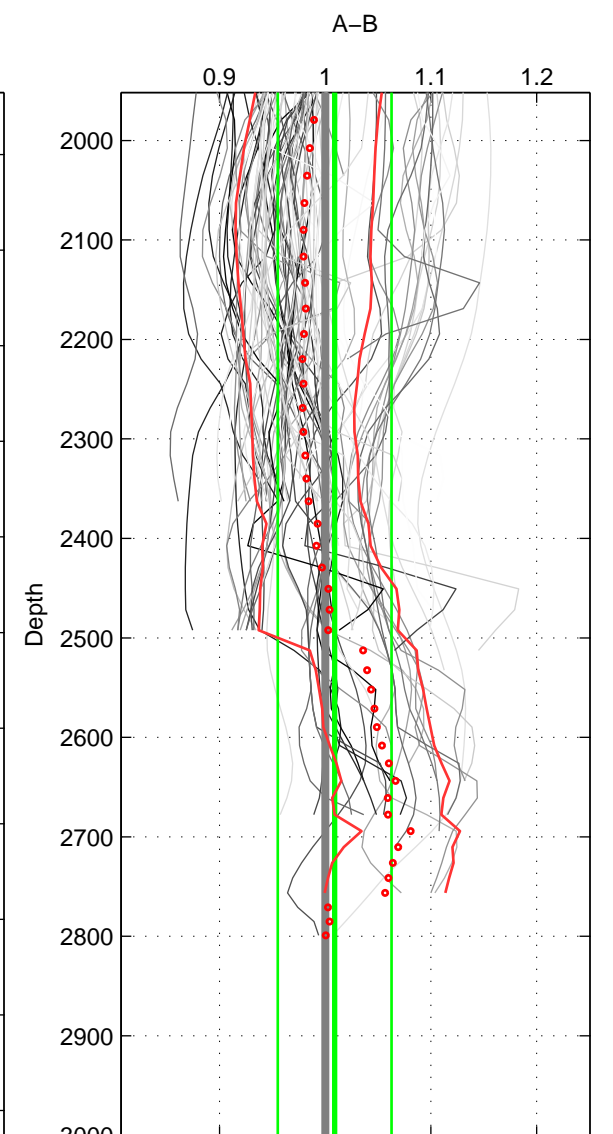

Cruise A (red). Date: Aug 1993 Cruisename: 251-33MW19930704.1

Cruise B (blue). Date: Apr 1991 Cruisename: 297-64TR19910408

*** "Favourite" values are means of spaces 1 2 3.

	Offset	O.StDev	Ratio	R.Stdev	Rating
SIGMA:	-0.011	0.060	0.991	0.051	4
THETA:	-0.008	0.063	0.994	0.053	4
DEPTH:	0.010	0.063	1.009	0.054	4
FAV. :	-0.003	0.062	0.998	0.053	4

Profiles of A: 4
 Profiles of B: 34
 Diff profs : 98
 WMoffset (A-B): -0.011159
 WMoffset stdev: 0.06032
 WMratio (A/B): 0.99112
 WMratio stdev: 0.051153

Quality (1-5): 4

Profiles of A: 4
 Profiles of B: 34
 Diff profs : 98
 WMoffset (A-B): -0.0081968
 WMoffset stdev: 0.062637
 WMratio (A/B): 0.99374
 WMratio stdev: 0.053268

Quality (1-5): 4

Profiles of A: 4
 Profiles of B: 34
 Diff profs : 98
 WMoffset (A-B): 0.010458
 WMoffset stdev: 0.063178
 WMratio (A/B): 1.0089
 WMratio stdev: 0.053839

Quality (1-5): 4