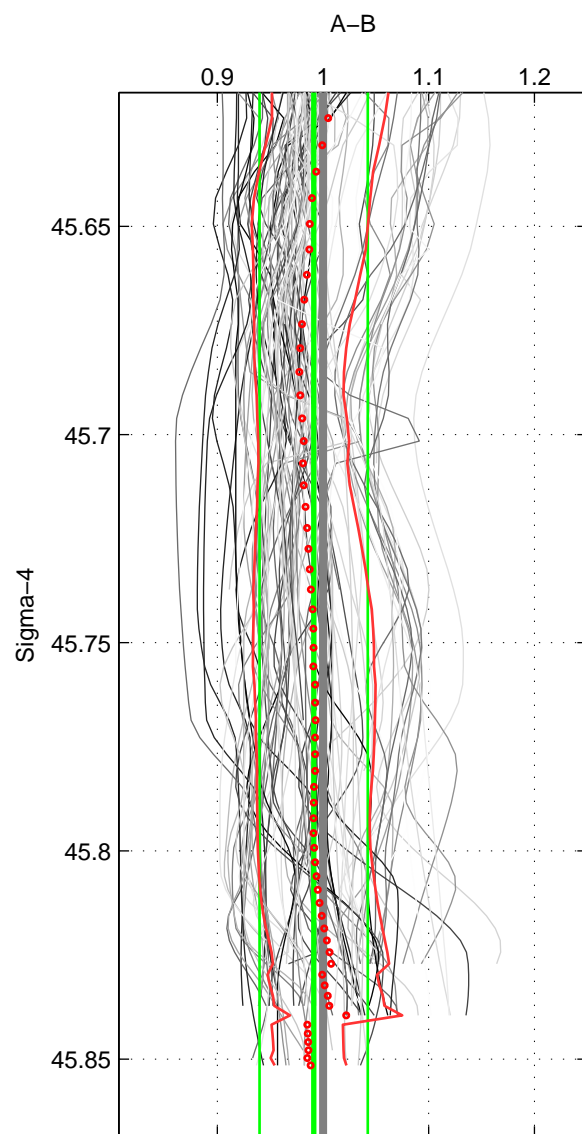

Cruise A (red). Date: Aug 1993 Cruisename: 251-33MW19930704.1

Cruise B (blue). Date: Apr 1991 Cruisename: 297-64TR19910408

*** "Favourite" values are means of spaces 1 2 3.

	Offset	O.StDev	Ratio	R.Stdev	Rating
SIGMA:	-0.011	0.060	0.991	0.051	4
THETA:	-0.008	0.063	0.994	0.053	4
DEPTH:	0.010	0.063	1.009	0.054	4
FAV. :	-0.003	0.062	0.998	0.053	4

Profiles of A: 4
 Profiles of B: 34
 Diff profs : 98
 WMoffset (A-B): -0.011159
 WMoffset stdev: 0.06032
 WMratio (A/B): 0.99112
 WMratio stdev: 0.051153

Quality (1-5): 4

Profiles of A: 4
 Profiles of B: 34
 Diff profs : 98
 WMoffset (A-B): -0.0081968
 WMoffset stdev: 0.062637
 WMratio (A/B): 0.99374
 WMratio stdev: 0.053268

Quality (1-5): 4

Profiles of A: 4
 Profiles of B: 34
 Diff profs : 98
 WMoffset (A-B): 0.010458
 WMoffset stdev: 0.063178
 WMratio (A/B): 1.0089
 WMratio stdev: 0.053839

Quality (1-5): 4