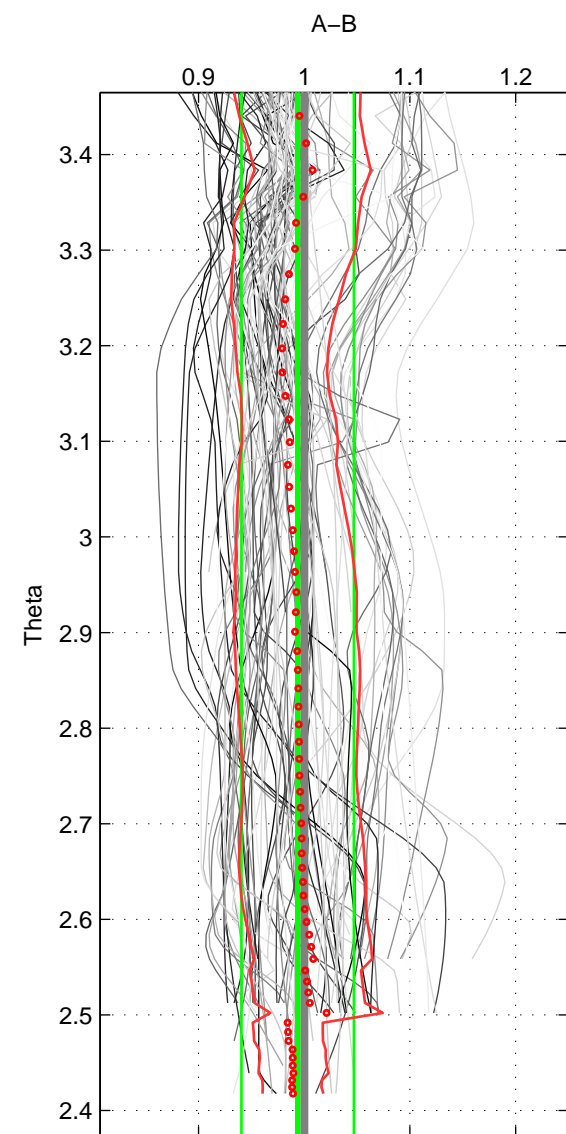

Cruise A (red). Date: Aug 1993 Cruisename: 251-33MW19930704.1

Cruise B (blue). Date: Apr 1991 Cruisename: 297-64TR19910408

*** "Favourite" values are means of spaces 1 2 3.

	Offset	O.StDev	Ratio	R.Stdev	Rating
SIGMA:	-0.011	0.060	0.991	0.051	4
THETA:	-0.008	0.063	0.994	0.053	4
DEPTH:	0.010	0.063	1.009	0.054	4
FAV. :	-0.003	0.062	0.998	0.053	4

Profiles of A: 4
 Profiles of B: 34
 Diff profs : 98
 WMoffset (A-B): -0.011159
 WMoffset stdev: 0.06032
 WMratio (A/B): 0.99112
 WMratio stdev: 0.051153

Quality (1-5): 4

Profiles of A: 4
 Profiles of B: 34
 Diff profs : 98
 WMoffset (A-B): -0.0081968
 WMoffset stdev: 0.062637
 WMratio (A/B): 0.99374
 WMratio stdev: 0.053268

Quality (1-5): 4

Profiles of A: 4
 Profiles of B: 34
 Diff profs : 98
 WMoffset (A-B): 0.010458
 WMoffset stdev: 0.063178
 WMratio (A/B): 1.0089
 WMratio stdev: 0.053839

Quality (1-5): 4