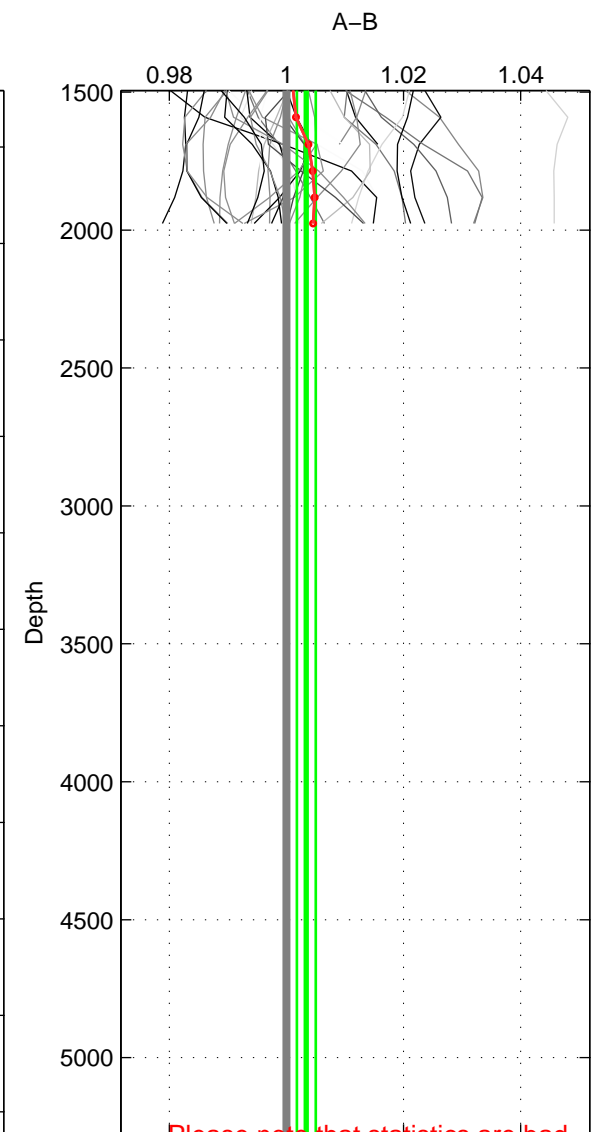

Cruise A (red). Date: Feb 2008 Cruisename: 676-49UF20080117  
 Cruise B (blue). Date: Nov 2001 Cruisename: 695-49UP20011010

\*\*\* "Favourite" values are those of space 2.

	Offset	O.StDev	Ratio	R.Stdev	Rating
SIGMA:	0.008	0.025	1.003	0.009	4
THETA:	0.008	0.027	1.003	0.009	5
DEPTH:	0.010	0.004	1.003	0.002	3
FAV.:	0.008	0.027	1.003	0.009	5

Profiles of A: 33  
 Profiles of B: 3  
 Diff profs : 9  
 WMoffset (A-B): 0.0078705  
 WMoffset stdev: 0.025154  
 WMratio (A/B): 1.0027  
 WMratio stdev: 0.0086247

Quality (1-5): 4

Profiles of A: 33  
 Profiles of B: 16  
 Diff profs : 38  
 WMoffset (A-B): 0.0077348  
 WMoffset stdev: 0.026906  
 WMratio (A/B): 1.0027  
 WMratio stdev: 0.0094222

Quality (1-5): 5

Profiles of A: 33  
 Profiles of B: 16  
 Diff profs : 38  
 WMoffset (A-B): 0.0096705  
 WMoffset stdev: 0.0044619  
 WMratio (A/B): 1.0034  
 WMratio stdev: 0.0016077

Quality (1-5): 3