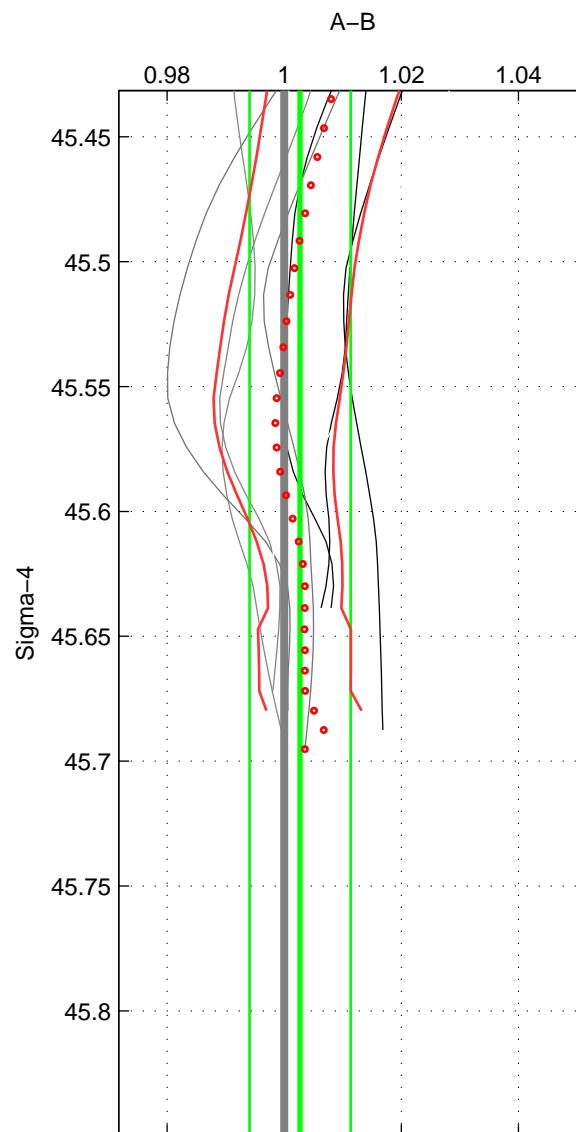

Cruise A (red). Date: Feb 2008 Cruisename: 676-49UF20080117  
 Cruise B (blue). Date: Nov 2001 Cruisename: 695-49UP20011010

\*\*\* "Favourite" values are those of space 2.

	Offset	O.StDev	Ratio	R.Stdev	Rating
SIGMA:	0.008	0.025	1.003	0.009	4
THETA:	0.008	0.027	1.003	0.009	5
DEPTH:	0.010	0.004	1.003	0.002	3
FAV.:	0.008	0.027	1.003	0.009	5

Profiles of A: 33  
 Profiles of B: 3  
 Diff profs : 9  
 WMoffset (A-B): 0.0078705  
 WMoffset stdev: 0.025154  
 WMratio (A/B): 1.0027  
 WMratio stdev: 0.0086247

Quality (1-5): 4

Profiles of A: 33  
 Profiles of B: 16  
 Diff profs : 38  
 WMoffset (A-B): 0.0077348  
 WMoffset stdev: 0.026906  
 WMratio (A/B): 1.0027  
 WMratio stdev: 0.0094222

Quality (1-5): 5

Profiles of A: 33  
 Profiles of B: 16  
 Diff profs : 38  
 WMoffset (A-B): 0.0096705  
 WMoffset stdev: 0.0044619  
 WMratio (A/B): 1.0034  
 WMratio stdev: 0.0016077

Quality (1-5): 3