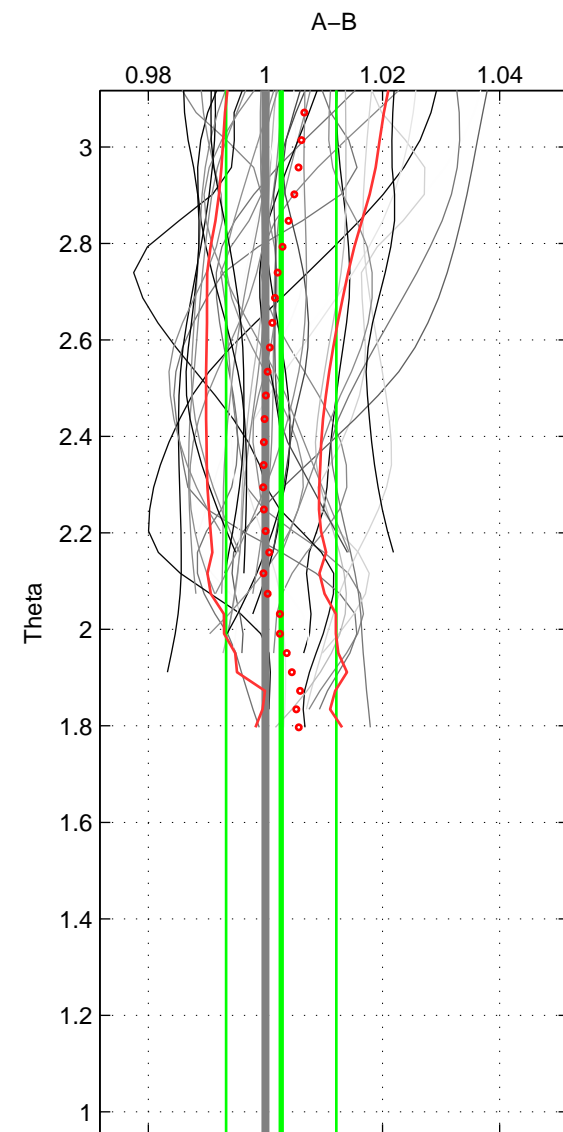

Cruise A (red). Date: Feb 2008 Cruisename: 676-49UF20080117  
 Cruise B (blue). Date: Nov 2001 Cruisename: 695-49UP20011010

\*\*\* "Favourite" values are those of space 2.

	Offset	O.StDev	Ratio	R.Stdev	Rating
SIGMA:	0.008	0.025	1.003	0.009	4
THETA:	0.008	0.027	1.003	0.009	5
DEPTH:	0.010	0.004	1.003	0.002	3
FAV.:	0.008	0.027	1.003	0.009	5

Profiles of A: 33  
 Profiles of B: 3  
 Diff profs : 9  
 WMoffset (A-B): 0.0078705  
 WMoffset stdev: 0.025154  
 WMratio (A/B): 1.0027  
 WMratio stdev: 0.0086247

Quality (1-5): 4

Profiles of A: 33  
 Profiles of B: 16  
 Diff profs : 38  
 WMoffset (A-B): 0.0077348  
 WMoffset stdev: 0.026906  
 WMratio (A/B): 1.0027  
 WMratio stdev: 0.0094222

Quality (1-5): 5

Profiles of A: 33  
 Profiles of B: 16  
 Diff profs : 38  
 WMoffset (A-B): 0.0096705  
 WMoffset stdev: 0.0044619  
 WMratio (A/B): 1.0034  
 WMratio stdev: 0.0016077

Quality (1-5): 3