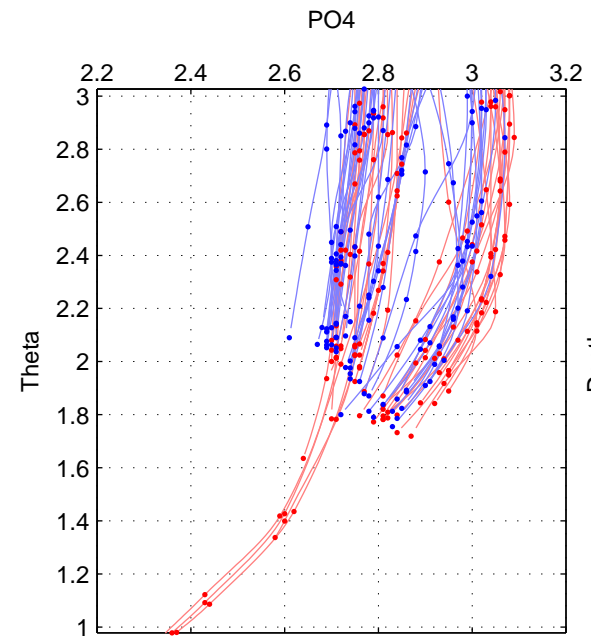

Cruise A (red). Date: Jul 2005 Cruisename: 669-49UF20050615  
 Cruise B (blue). Date: Feb 2007 Cruisename: 714-49UP20070118

\*\*\* "Favourite" values are means of spaces 1 2.

	Offset	O.StDev	Ratio	R.Stdev	Rating
SIGMA:	0.036	0.040	1.012	0.014	5
THETA:	0.039	0.042	1.014	0.014	5
DEPTH:	0.034	0.001	1.012	0.000	3
FAV. :	0.037	0.041	1.013	0.014	5

Profiles of A: 42  
 Profiles of B: 42  
 Diff profs : 77  
 WMoffset (A-B): 0.03567  
 WMoffset stdev: 0.040314  
 WMratio (A/B): 1.0124  
 WMratio stdev: 0.014059

Quality (1-5): 5

Profiles of A: 42  
 Profiles of B: 42  
 Diff profs : 77  
 WMoffset (A-B): 0.039307  
 WMoffset stdev: 0.04193  
 WMratio (A/B): 1.0136  
 WMratio stdev: 0.014482

Quality (1-5): 5

Please note that statistics are bad.

Profiles of A: 42  
 Profiles of B: 42  
 Diff profs : 77  
 WMoffset (A-B): 0.033695  
 WMoffset stdev: 0.0014834  
 WMratio (A/B): 1.0118  
 WMratio stdev: 0.00033945