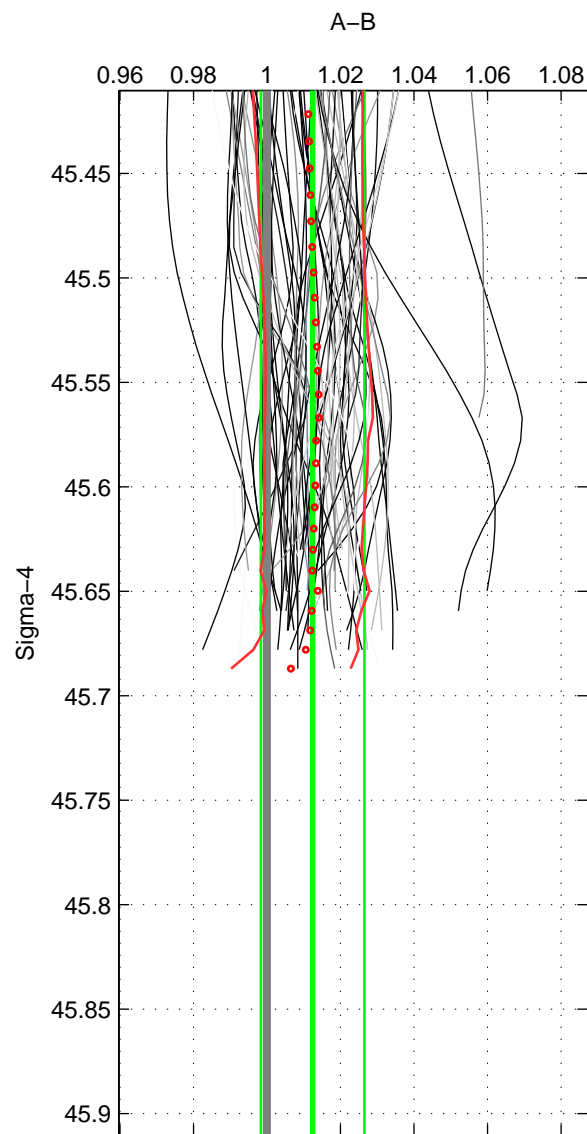

Cruise A (red). Date: Jul 2005 Cruisename: 669-49UF20050615  
 Cruise B (blue). Date: Feb 2007 Cruisename: 714-49UP20070118

\*\*\* "Favourite" values are means of spaces 1 2.

	Offset	O.StDev	Ratio	R.Stdev	Rating
SIGMA:	0.036	0.040	1.012	0.014	5
THETA:	0.039	0.042	1.014	0.014	5
DEPTH:	0.034	0.001	1.012	0.000	3
FAV. :	0.037	0.041	1.013	0.014	5

Profiles of A: 42  
 Profiles of B: 42  
 Diff profs : 77  
 WMoffset (A-B): 0.03567  
 WMoffset stdev: 0.040314  
 WMratio (A/B): 1.0124  
 WMratio stdev: 0.014059

Quality (1-5): 5

Profiles of A: 42  
 Profiles of B: 42  
 Diff profs : 77  
 WMoffset (A-B): 0.039307  
 WMoffset stdev: 0.04193  
 WMratio (A/B): 1.0136  
 WMratio stdev: 0.014482

Quality (1-5): 5

Please note that statistics are bad.

Profiles of A: 42  
 Profiles of B: 42  
 Diff profs : 77  
 WMoffset (A-B): 0.033695  
 WMoffset stdev: 0.0014834  
 WMratio (A/B): 1.0118  
 WMratio stdev: 0.00033945