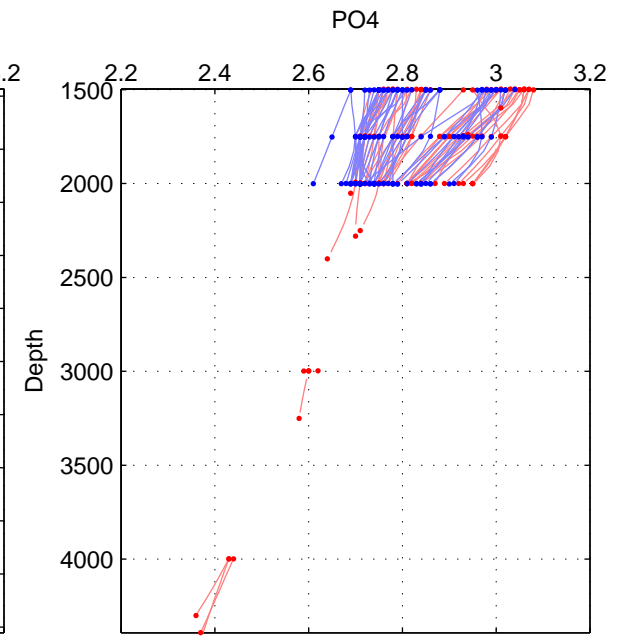

Cruise A (red). Date: Jul 2005 Cruisename: 669-49UF20050615  
 Cruise B (blue). Date: Feb 2007 Cruisename: 714-49UP20070118

\*\*\* "Favourite" values are means of spaces 1 2.

	Offset	O.StDev	Ratio	R.Stdev	Rating
SIGMA:	0.036	0.040	1.012	0.014	5
THETA:	0.039	0.042	1.014	0.014	5
DEPTH:	0.034	0.001	1.012	0.000	3
FAV. :	0.037	0.041	1.013	0.014	5

Profiles of A: 42  
 Profiles of B: 42  
 Diff profs : 77  
 WMoffset (A-B): 0.03567  
 WMoffset stdev: 0.040314  
 WMratio (A/B): 1.0124  
 WMratio stdev: 0.014059

Quality (1-5): 5

Profiles of A: 42  
 Profiles of B: 42  
 Diff profs : 77  
 WMoffset (A-B): 0.039307  
 WMoffset stdev: 0.04193  
 WMratio (A/B): 1.0136  
 WMratio stdev: 0.014482

Quality (1-5): 5

Please note that statistics are bad.

Profiles of A: 42  
 Profiles of B: 42  
 Diff profs : 77  
 WMoffset (A-B): 0.033695  
 WMoffset stdev: 0.0014834  
 WMratio (A/B): 1.0118  
 WMratio stdev: 0.00033945