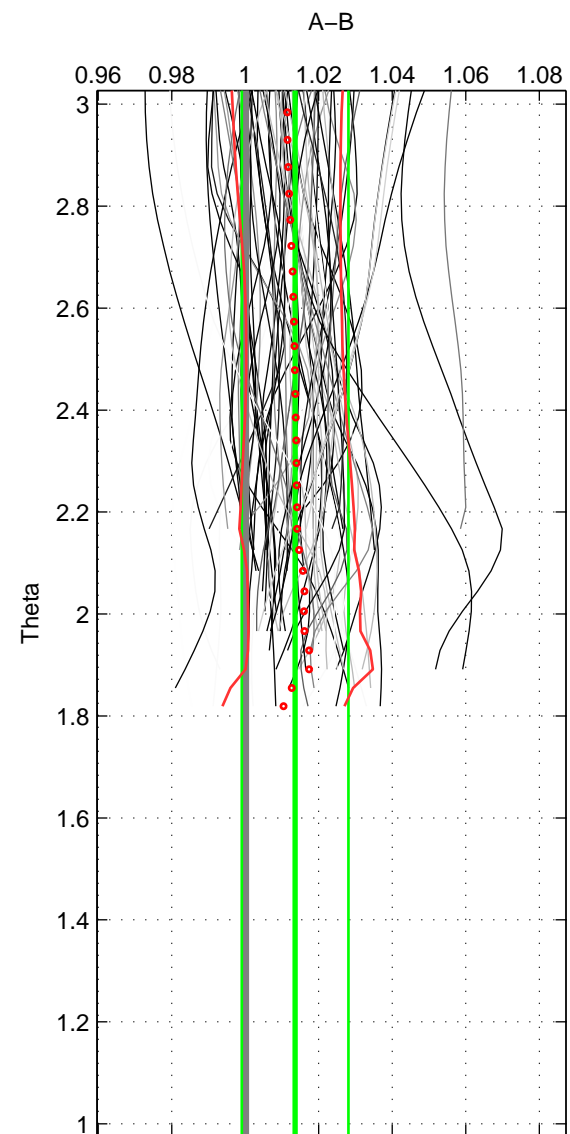

Cruise A (red). Date: Jul 2005 Cruisename: 669-49UF20050615  
 Cruise B (blue). Date: Feb 2007 Cruisename: 714-49UP20070118

\*\*\* "Favourite" values are means of spaces 1 2.

	Offset	O.StDev	Ratio	R.Stdev	Rating
SIGMA:	0.036	0.040	1.012	0.014	5
THETA:	0.039	0.042	1.014	0.014	5
DEPTH:	0.034	0.001	1.012	0.000	3
FAV. :	0.037	0.041	1.013	0.014	5

Profiles of A: 42  
 Profiles of B: 42  
 Diff profs : 77  
 WMoffset (A-B): 0.03567  
 WMoffset stdev: 0.040314  
 WMratio (A/B): 1.0124  
 WMratio stdev: 0.014059

Quality (1-5): 5

Profiles of A: 42  
 Profiles of B: 42  
 Diff profs : 77  
 WMoffset (A-B): 0.039307  
 WMoffset stdev: 0.04193  
 WMratio (A/B): 1.0136  
 WMratio stdev: 0.014482

Quality (1-5): 5

Please note that statistics are bad.

Profiles of A: 42  
 Profiles of B: 42  
 Diff profs : 77  
 WMoffset (A-B): 0.033695  
 WMoffset stdev: 0.0014834  
 WMratio (A/B): 1.0118  
 WMratio stdev: 0.00033945