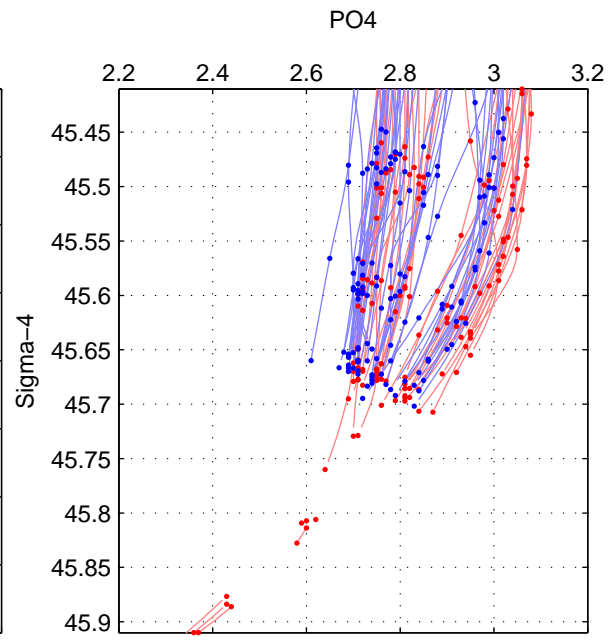

Cruise A (red). Date: Jul 2005 Cruisename: 669-49UF20050615  
 Cruise B (blue). Date: Feb 2007 Cruisename: 714-49UP20070118

\*\*\* "Favourite" values are means of spaces 1 2.

	Offset	O.StDev	Ratio	R.Stdev	Rating
SIGMA:	0.036	0.040	1.012	0.014	5
THETA:	0.039	0.042	1.014	0.014	5
DEPTH:	0.034	0.001	1.012	0.000	3
FAV. :	0.037	0.041	1.013	0.014	5

Profiles of A: 42  
 Profiles of B: 42  
 Diff profs : 77  
 WMoffset (A-B): 0.03567  
 WMoffset stdev: 0.040314  
 WMratio (A/B): 1.0124  
 WMratio stdev: 0.014059

Quality (1-5): 5

Profiles of A: 42  
 Profiles of B: 42  
 Diff profs : 77  
 WMoffset (A-B): 0.039307  
 WMoffset stdev: 0.04193  
 WMratio (A/B): 1.0136  
 WMratio stdev: 0.014482

Quality (1-5): 5

Please note that statistics are bad.

Profiles of A: 42  
 Profiles of B: 42  
 Diff profs : 77  
 WMoffset (A-B): 0.033695  
 WMoffset stdev: 0.0014834  
 WMratio (A/B): 1.0118  
 WMratio stdev: 0.00033945