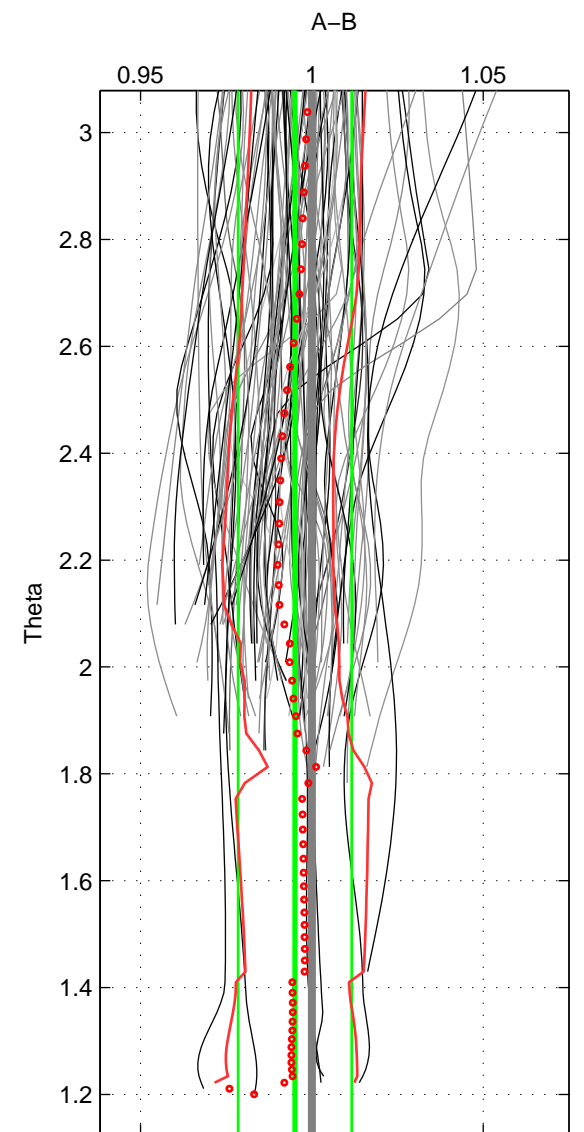

Cruise A (red). Date: Jul 2001 Cruisename: 656-49UF20010710

Cruise B (blue). Date: Jan 2005 Cruisename: 667-49UF20050118

*** "Favourite" values are means of spaces 1 2.

	Offset	O.StDev	Ratio	R.Stdev	Rating
SIGMA:	-0.008	0.026	0.997	0.010	5
THETA:	-0.013	0.044	0.995	0.017	5
DEPTH:	-0.023	0.004	0.992	0.002	3
FAV. :	-0.011	0.035	0.996	0.013	5

Profiles of A: 34
 Profiles of B: 32
 Diff profs : 99
 WMoffset (A-B): -0.0082469
 WMoffset stdev: 0.025621
 WMratio (A/B): 0.9969
 WMratio stdev: 0.0095313

Quality (1-5): 5

Profiles of A: 34
 Profiles of B: 32
 Diff profs : 99
 WMoffset (A-B): -0.013006
 WMoffset stdev: 0.043986
 WMratio (A/B): 0.99506
 WMratio stdev: 0.016565

Quality (1-5): 5

Profiles of A: 34
 Profiles of B: 32
 Diff profs : 99
 WMoffset (A-B): -0.022583
 WMoffset stdev: 0.0039329
 WMratio (A/B): 0.99172
 WMratio stdev: 0.0015326

Quality (1-5): 3

Please note that statistics are bad.