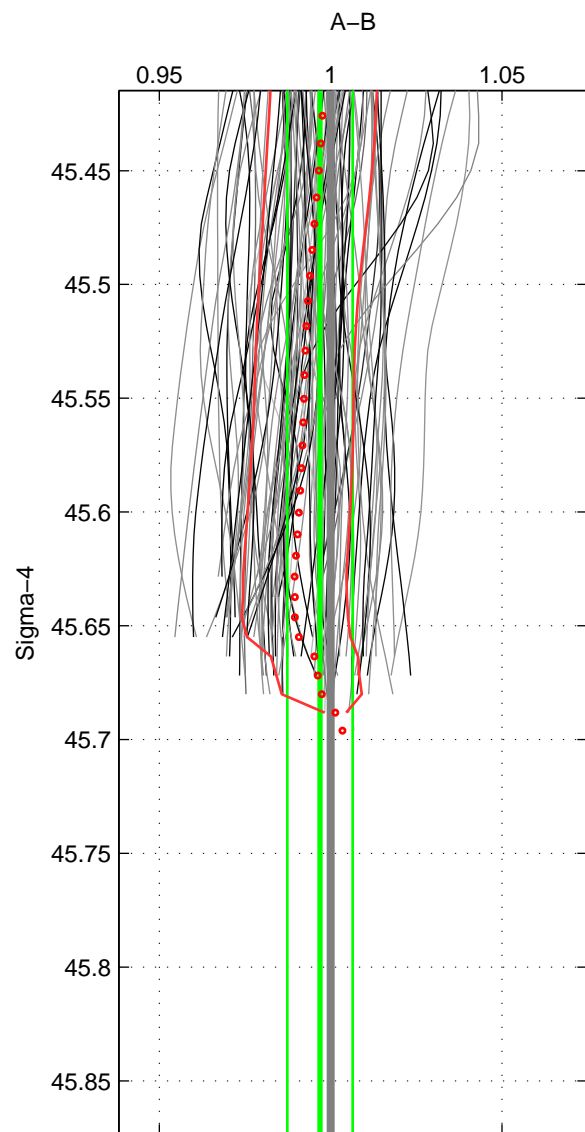

Cruise A (red). Date: Jul 2001 Cruisename: 656-49UF20010710

Cruise B (blue). Date: Jan 2005 Cruisename: 667-49UF20050118

*** "Favourite" values are means of spaces 1 2.

	Offset	O.StDev	Ratio	R.Stdev	Rating
SIGMA:	-0.008	0.026	0.997	0.010	5
THETA:	-0.013	0.044	0.995	0.017	5
DEPTH:	-0.023	0.004	0.992	0.002	3
FAV. :	-0.011	0.035	0.996	0.013	5

Profiles of A: 34
 Profiles of B: 32
 Diff profs : 99
 WMoffset (A-B): -0.0082469
 WMoffset stdev: 0.025621
 WMratio (A/B): 0.9969
 WMratio stdev: 0.0095313

Quality (1-5): 5

Profiles of A: 34
 Profiles of B: 32
 Diff profs : 99
 WMoffset (A-B): -0.013006
 WMoffset stdev: 0.043986
 WMratio (A/B): 0.99506
 WMratio stdev: 0.016565

Quality (1-5): 5

Profiles of A: 34
 Profiles of B: 32
 Diff profs : 99
 WMoffset (A-B): -0.022583
 WMoffset stdev: 0.0039329
 WMratio (A/B): 0.99172
 WMratio stdev: 0.0015326

Quality (1-5): 3

Please note that statistics are bad.