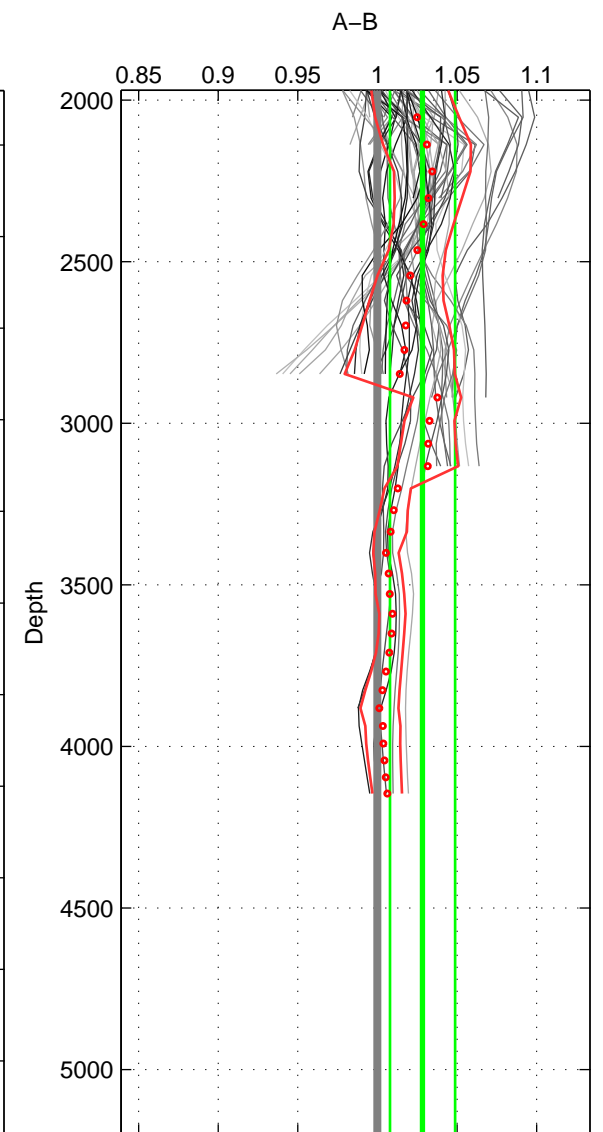

Cruise A (red). Date: May 1993 Cruisename: 204-29CS19930510

Cruise B (blue). Date: Jun 2004 Cruisename: 275-35TH20040604

*** "Favourite" values are means of spaces 1 2.

	Offset	O.StDev	Ratio	R.Stdev	Rating
SIGMA:	-0.009	0.036	0.992	0.028	5
THETA:	0.010	0.029	1.008	0.022	5
DEPTH:	0.037	0.027	1.028	0.020	4
FAV.:	0.001	0.032	1.000	0.025	5

Profiles of A: 7
 Profiles of B: 9
 Diff profs: 48
 WMoffset (A-B): -0.0087622
 WMoffset stdev: 0.035536
 WMratio (A/B): 0.99237
 WMratio stdev: 0.028041

Quality (1-5): 5

Profiles of A: 7
 Profiles of B: 9
 Diff profs: 48
 WMoffset (A-B): 0.010446
 WMoffset stdev: 0.02854
 WMratio (A/B): 1.0079
 WMratio stdev: 0.022063

Quality (1-5): 5

Profiles of A: 14
 Profiles of B: 9
 Diff profs: 100
 WMoffset (A-B): 0.0373
 WMoffset stdev: 0.026944
 WMratio (A/B): 1.0283
 WMratio stdev: 0.020406

Quality (1-5): 4