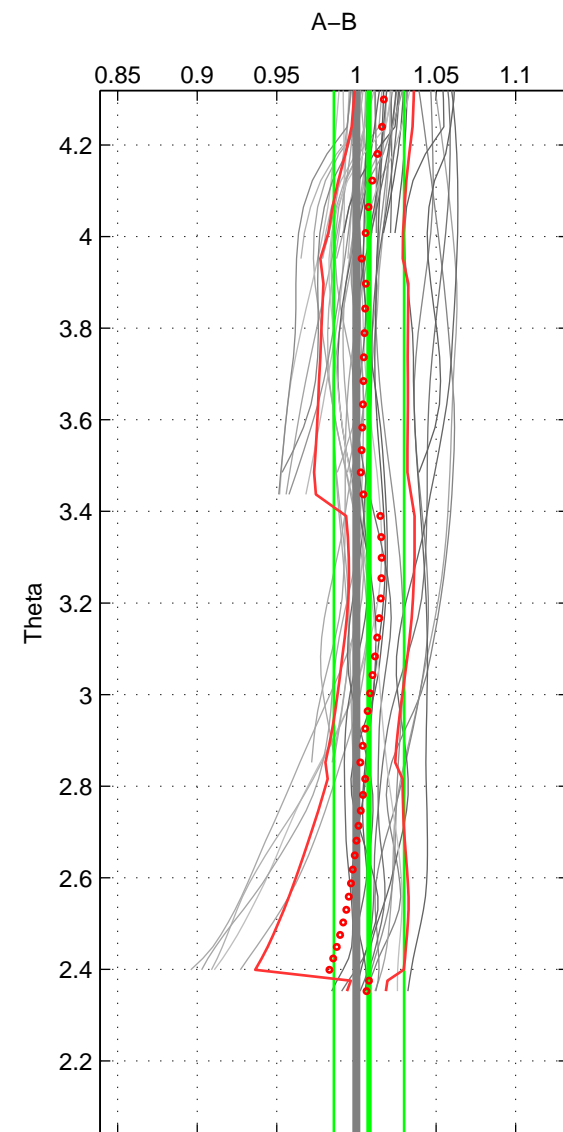

Cruise A (red). Date: May 1993 Cruisename: 204-29CS19930510

Cruise B (blue). Date: Jun 2004 Cruisename: 275-35TH20040604

*** "Favourite" values are means of spaces 1 2.

	Offset	O.StDev	Ratio	R.Stdev	Rating
SIGMA:	-0.009	0.036	0.992	0.028	5
THETA:	0.010	0.029	1.008	0.022	5
DEPTH:	0.037	0.027	1.028	0.020	4
FAV.:	0.001	0.032	1.000	0.025	5

Profiles of A: 7
 Profiles of B: 9
 Diff profs: 48
 WMoffset (A-B): -0.0087622
 WMoffset stdev: 0.035536
 WMratio (A/B): 0.99237
 WMratio stdev: 0.028041

Quality (1-5): 5

Profiles of A: 7
 Profiles of B: 9
 Diff profs: 48
 WMoffset (A-B): 0.010446
 WMoffset stdev: 0.02854
 WMratio (A/B): 1.0079
 WMratio stdev: 0.022063

Quality (1-5): 5

Profiles of A: 14
 Profiles of B: 9
 Diff profs: 100
 WMoffset (A-B): 0.0373
 WMoffset stdev: 0.026944
 WMratio (A/B): 1.0283
 WMratio stdev: 0.020406

Quality (1-5): 4