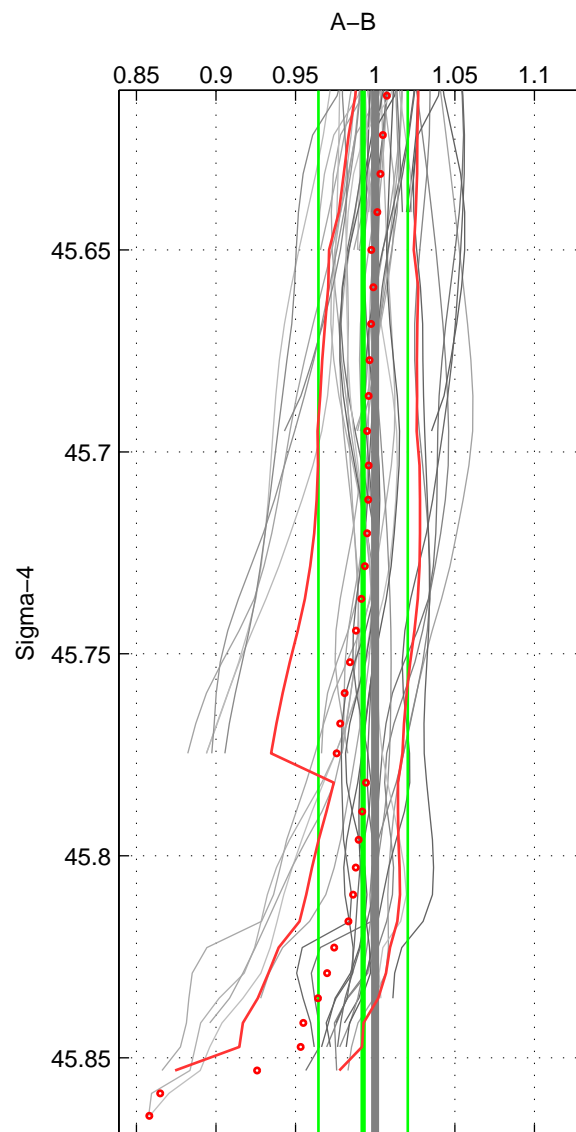

Cruise A (red). Date: May 1993 Cruisename: 204-29CS19930510

Cruise B (blue). Date: Jun 2004 Cruisename: 275-35TH20040604

*** "Favourite" values are means of spaces 1 2.

	Offset	O.StDev	Ratio	R.Stdev	Rating
SIGMA:	-0.009	0.036	0.992	0.028	5
THETA:	0.010	0.029	1.008	0.022	5
DEPTH:	0.037	0.027	1.028	0.020	4
FAV.:	0.001	0.032	1.000	0.025	5

Profiles of A: 7
 Profiles of B: 9
 Diff profs: 48
 WMoffset (A-B): -0.0087622
 WMoffset stdev: 0.035536
 WMratio (A/B): 0.99237
 WMratio stdev: 0.028041

Quality (1-5): 5

Profiles of A: 7
 Profiles of B: 9
 Diff profs: 48
 WMoffset (A-B): 0.010446
 WMoffset stdev: 0.02854
 WMratio (A/B): 1.0079
 WMratio stdev: 0.022063

Quality (1-5): 5

Profiles of A: 14
 Profiles of B: 9
 Diff profs: 100
 WMoffset (A-B): 0.0373
 WMoffset stdev: 0.026944
 WMratio (A/B): 1.0283
 WMratio stdev: 0.020406

Quality (1-5): 4