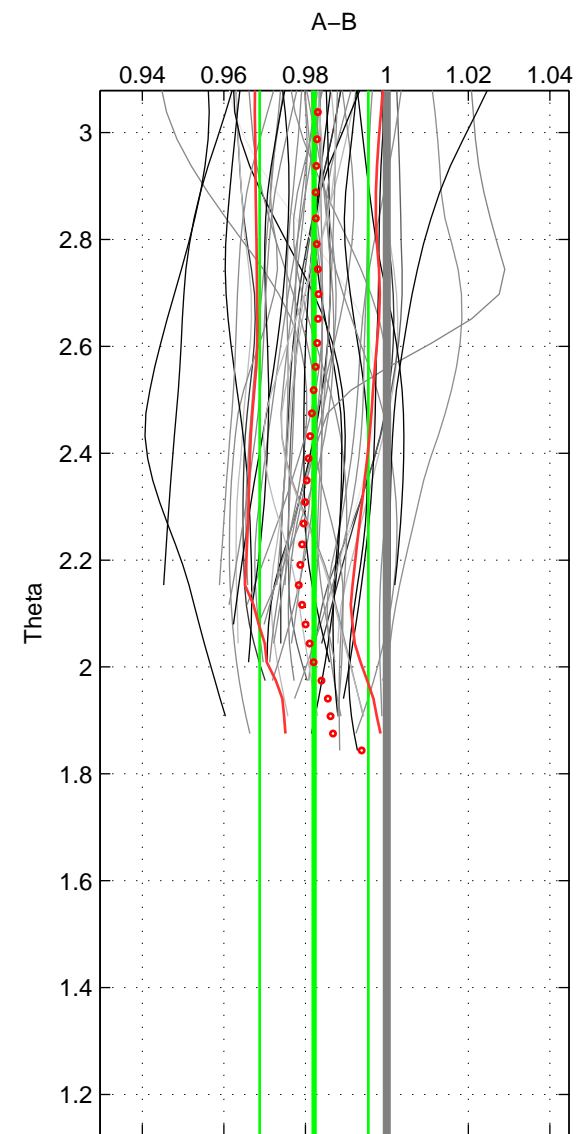

Cruise A (red). Date: Jul 2001 Cruisename: 656-49UF20010710

Cruise B (blue). Date: Oct 2006 Cruisename: 713-49UP20061021

\*\*\* "Favourite" values are means of spaces 1 2.

	Offset	O.StDev	Ratio	R.Stdev	Rating
SIGMA:	-0.051	0.035	0.982	0.013	5
THETA:	-0.050	0.037	0.982	0.013	5
DEPTH:	-0.056	0.003	0.980	0.001	3
FAV. :	-0.050	0.036	0.982	0.013	5

Profiles of A: 34  
 Profiles of B: 15  
 Diff profs : 49  
 WMoffset (A-B): -0.050994  
 WMoffset stdev: 0.035278  
 WMratio (A/B): 0.98161  
 WMratio stdev: 0.01272

Quality (1-5): 5

Profiles of A: 34  
 Profiles of B: 15  
 Diff profs : 49  
 WMoffset (A-B): -0.0496  
 WMoffset stdev: 0.037032  
 WMratio (A/B): 0.98212  
 WMratio stdev: 0.013344

Quality (1-5): 5

Profiles of A: 34  
 Profiles of B: 15  
 Diff profs : 49  
 WMoffset (A-B): -0.056302  
 WMoffset stdev: 0.0030711  
 WMratio (A/B): 0.97964  
 WMratio stdev: 0.0013429

Quality (1-5): 3