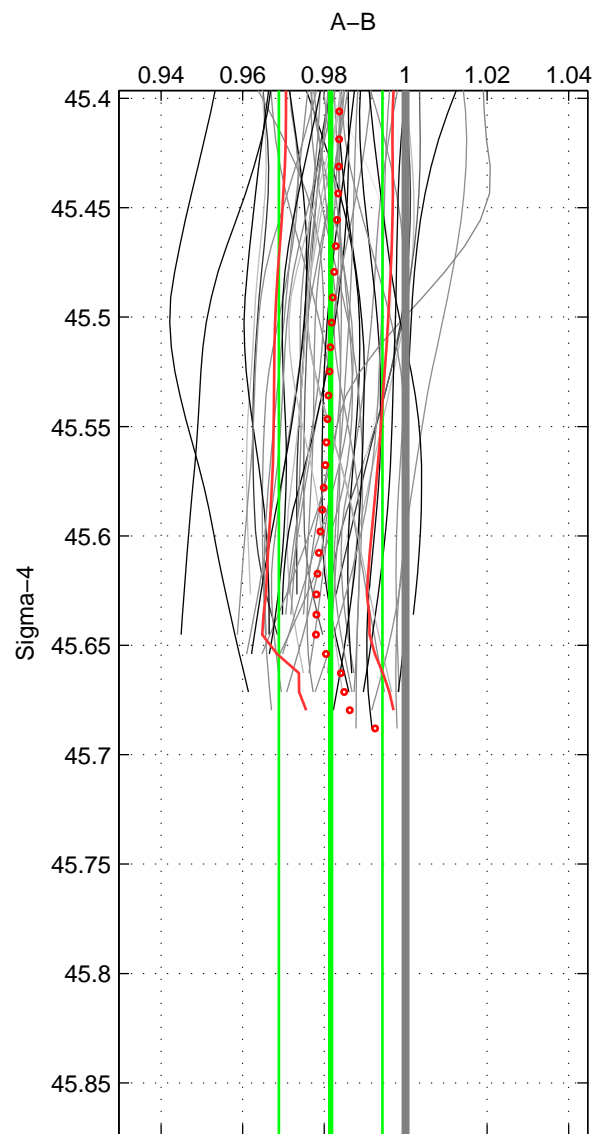

Cruise A (red). Date: Jul 2001 Cruisename: 656-49UF20010710

Cruise B (blue). Date: Oct 2006 Cruisename: 713-49UP20061021

\*\*\* "Favourite" values are means of spaces 1 2.

	Offset	O.StDev	Ratio	R.Stdev	Rating
SIGMA:	-0.051	0.035	0.982	0.013	5
THETA:	-0.050	0.037	0.982	0.013	5
DEPTH:	-0.056	0.003	0.980	0.001	3
FAV. :	-0.050	0.036	0.982	0.013	5

Profiles of A: 34  
 Profiles of B: 15  
 Diff profs : 49  
 WMoffset (A-B): -0.050994  
 WMoffset stdev: 0.035278  
 WMratio (A/B): 0.98161  
 WMratio stdev: 0.01272

Quality (1-5): 5

Profiles of A: 34  
 Profiles of B: 15  
 Diff profs : 49  
 WMoffset (A-B): -0.0496  
 WMoffset stdev: 0.037032  
 WMratio (A/B): 0.98212  
 WMratio stdev: 0.013344

Quality (1-5): 5

Profiles of A: 34  
 Profiles of B: 15  
 Diff profs : 49  
 WMoffset (A-B): -0.056302  
 WMoffset stdev: 0.0030711  
 WMratio (A/B): 0.97964  
 WMratio stdev: 0.0013429

Quality (1-5): 3