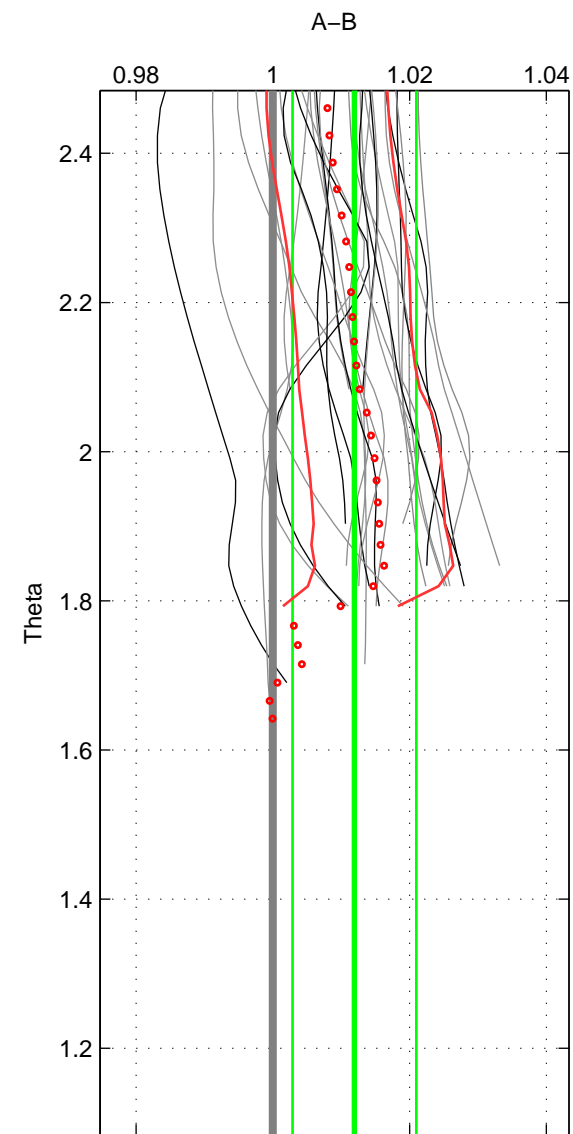

Cruise A (red). Date: Oct 1998 Cruisename: 686-49UP19980916

Cruise B (blue). Date: Jun 2006 Cruisename: 711-49UP20060607

\*\*\* "Favourite" values are means of spaces 1 2.

	Offset	O.StDev	Ratio	R.Stdev	Rating
SIGMA:	0.033	0.026	1.011	0.009	4
THETA:	0.036	0.027	1.012	0.009	4
DEPTH:	0.046	0.007	1.016	0.003	3
FAV.:	0.035	0.027	1.012	0.009	4

Profiles of A: 14  
 Profiles of B: 12  
 Diff profs : 27  
 WMoffset (A-B): 0.033456  
 WMoffset stdev: 0.026216  
 WMratio (A/B): 1.0112  
 WMratio stdev: 0.0087606

Quality (1-5): 4

Profiles of A: 14  
 Profiles of B: 12  
 Diff profs : 27  
 WMoffset (A-B): 0.035749  
 WMoffset stdev: 0.027072  
 WMratio (A/B): 1.0119  
 WMratio stdev: 0.0090455

Quality (1-5): 4

Profiles of A: 14  
 Profiles of B: 12  
 Diff profs : 27  
 WMoffset (A-B): 0.046176  
 WMoffset stdev: 0.0069178  
 WMratio (A/B): 1.0156  
 WMratio stdev: 0.0026583

Quality (1-5): 3

Please note that statistics are bad.