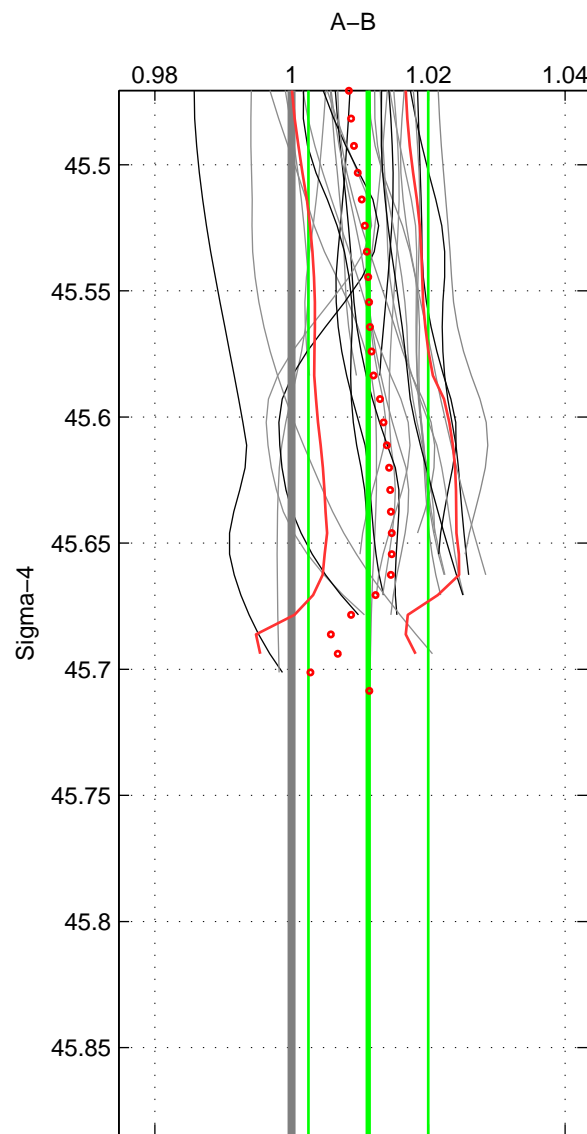

Cruise A (red). Date: Oct 1998 Cruisename: 686-49UP19980916

Cruise B (blue). Date: Jun 2006 Cruisename: 711-49UP20060607

\*\*\* "Favourite" values are means of spaces 1 2.

	Offset	O.StDev	Ratio	R.Stdev	Rating
SIGMA:	0.033	0.026	1.011	0.009	4
THETA:	0.036	0.027	1.012	0.009	4
DEPTH:	0.046	0.007	1.016	0.003	3
FAV.:	0.035	0.027	1.012	0.009	4

Profiles of A: 14  
 Profiles of B: 12  
 Diff profs : 27  
 WMoffset (A-B): 0.033456  
 WMoffset stdev: 0.026216  
 WMratio (A/B): 1.0112  
 WMratio stdev: 0.0087606

Quality (1-5): 4

Profiles of A: 14  
 Profiles of B: 12  
 Diff profs : 27  
 WMoffset (A-B): 0.035749  
 WMoffset stdev: 0.027072  
 WMratio (A/B): 1.0119  
 WMratio stdev: 0.0090455

Quality (1-5): 4

Profiles of A: 14  
 Profiles of B: 12  
 Diff profs : 27  
 WMoffset (A-B): 0.046176  
 WMoffset stdev: 0.0069178  
 WMratio (A/B): 1.0156  
 WMratio stdev: 0.0026583

Quality (1-5): 3

Please note that statistics are bad.