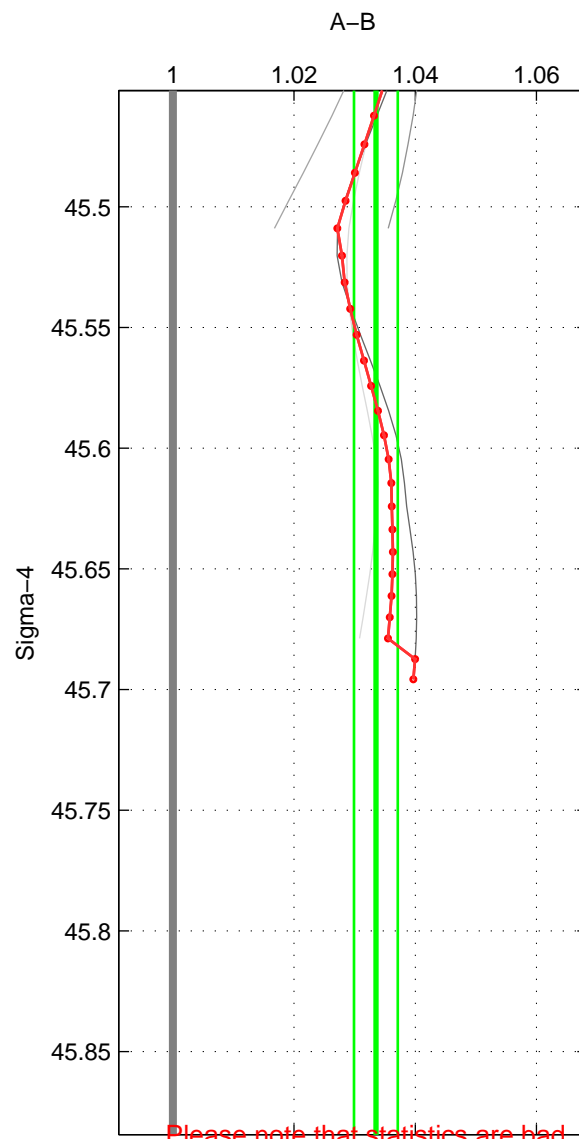

Cruise A (red). Date: Jul 2006 Cruisename: 672-49UF20060614

Cruise B (blue). Date: Nov 2001 Cruisename: 695-49UP20011010

\*\*\* "Favourite" values are those of space 2.

	Offset	O.StDev	Ratio	R.Stdev	Rating
SIGMA:	0.098	0.009	1.034	0.004	3
THETA:	0.058	0.029	1.021	0.010	4
DEPTH:	0.049	0.003	1.017	0.001	3
FAV.:	0.058	0.029	1.021	0.010	4

Profiles of A: 26  
 Profiles of B: 3  
 Diff profs : 4  
 WMoffset (A-B): 0.097884  
 WMoffset stdev: 0.0086098  
 WMratio (A/B): 1.0335  
 WMratio stdev: 0.0036038

Quality (1-5): 3

Profiles of A: 26  
 Profiles of B: 16  
 Diff profs : 24  
 WMoffset (A-B): 0.058264  
 WMoffset stdev: 0.028698  
 WMratio (A/B): 1.0206  
 WMratio stdev: 0.0098062

Quality (1-5): 4

Profiles of A: 26  
 Profiles of B: 16  
 Diff profs : 24  
 WMoffset (A-B): 0.048923  
 WMoffset stdev: 0.0028168  
 WMratio (A/B): 1.0175  
 WMratio stdev: 0.00084623

Quality (1-5): 3