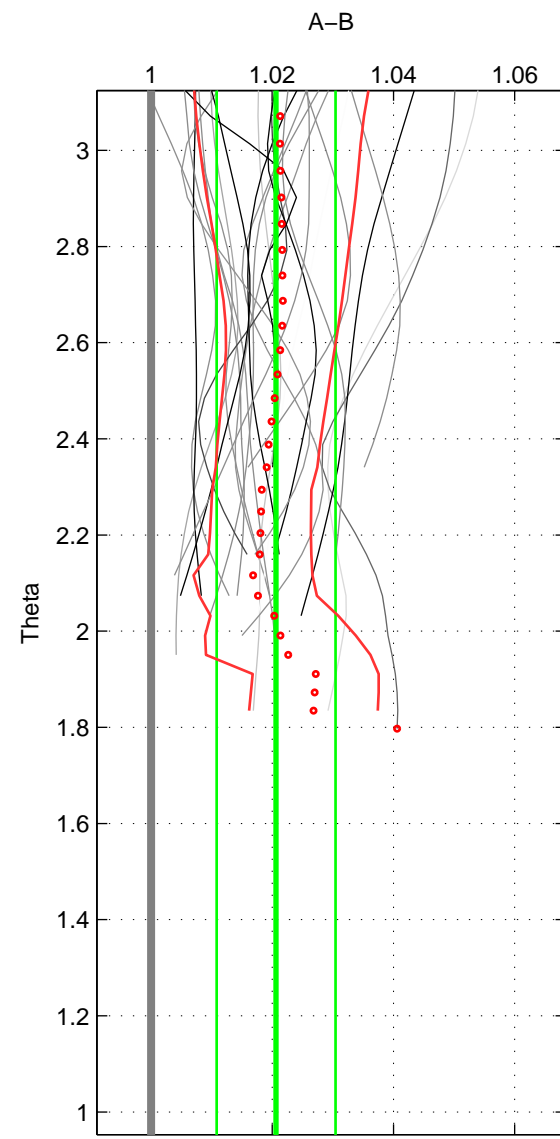

Cruise A (red). Date: Jul 2006 Cruisename: 672-49UF20060614

Cruise B (blue). Date: Nov 2001 Cruisename: 695-49UP20011010

\*\*\* "Favourite" values are those of space 2.

	Offset	O.StDev	Ratio	R.Stdev	Rating
SIGMA:	0.098	0.009	1.034	0.004	3
THETA:	0.058	0.029	1.021	0.010	4
DEPTH:	0.049	0.003	1.017	0.001	3
FAV.:	0.058	0.029	1.021	0.010	4

Profiles of A: 26  
 Profiles of B: 3  
 Diff profs : 4  
 WMoffset (A-B): 0.097884  
 WMoffset stdev: 0.0086098  
 WMratio (A/B): 1.0335  
 WMratio stdev: 0.0036038

Quality (1-5): 3

Profiles of A: 26  
 Profiles of B: 16  
 Diff profs : 24  
 WMoffset (A-B): 0.058264  
 WMoffset stdev: 0.028698  
 WMratio (A/B): 1.0206  
 WMratio stdev: 0.0098062

Quality (1-5): 4

Profiles of A: 26  
 Profiles of B: 16  
 Diff profs : 24  
 WMoffset (A-B): 0.048923  
 WMoffset stdev: 0.0028168  
 WMratio (A/B): 1.0175  
 WMratio stdev: 0.00084623

Quality (1-5): 3