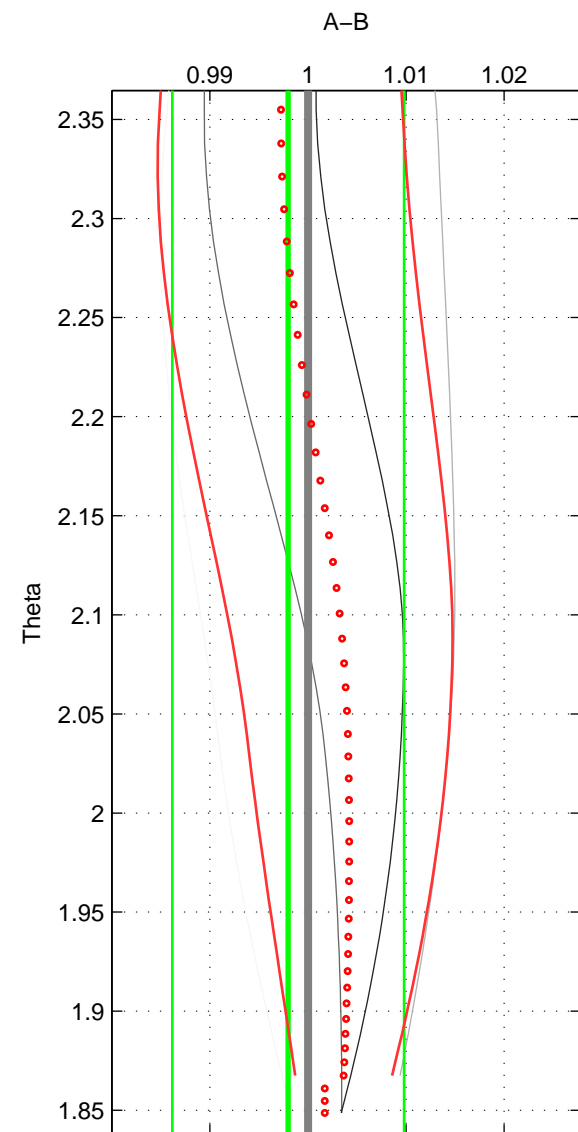

Cruise A (red). Date: Jul 2005 Cruisename: 669-49UF20050615
 Cruise B (blue). Date: Nov 2007 Cruisename: 675-49UF20071023

*** "Favourite" values are means of spaces 1 2.

	Offset	O.StDev	Ratio	R.Stdev	Rating
SIGMA:	-0.006	0.028	0.998	0.010	2
THETA:	-0.006	0.033	0.998	0.012	2
DEPTH:	0.023	0.007	1.008	0.003	1
FAV.:	-0.006	0.031	0.998	0.011	2

Profiles of A: 2
 Profiles of B: 4
 Diff profs : 4
 WMoffset (A-B): -0.0055105
 WMoffset stdev: 0.028184
 WMratio (A/B): 0.99812
 WMratio stdev: 0.009953

Quality (1-5): 2

Profiles of A: 2
 Profiles of B: 4
 Diff profs : 4
 WMoffset (A-B): -0.0059553
 WMoffset stdev: 0.033332
 WMratio (A/B): 0.99798
 WMratio stdev: 0.011808

Quality (1-5): 2

Profiles of A: 2
 Profiles of B: 4
 Diff profs : 4
 WMoffset (A-B): 0.022576
 WMoffset stdev: 0.0073914
 WMratio (A/B): 1.0083
 WMratio stdev: 0.0026684

Quality (1-5): 1

Please note that statistics are bad.