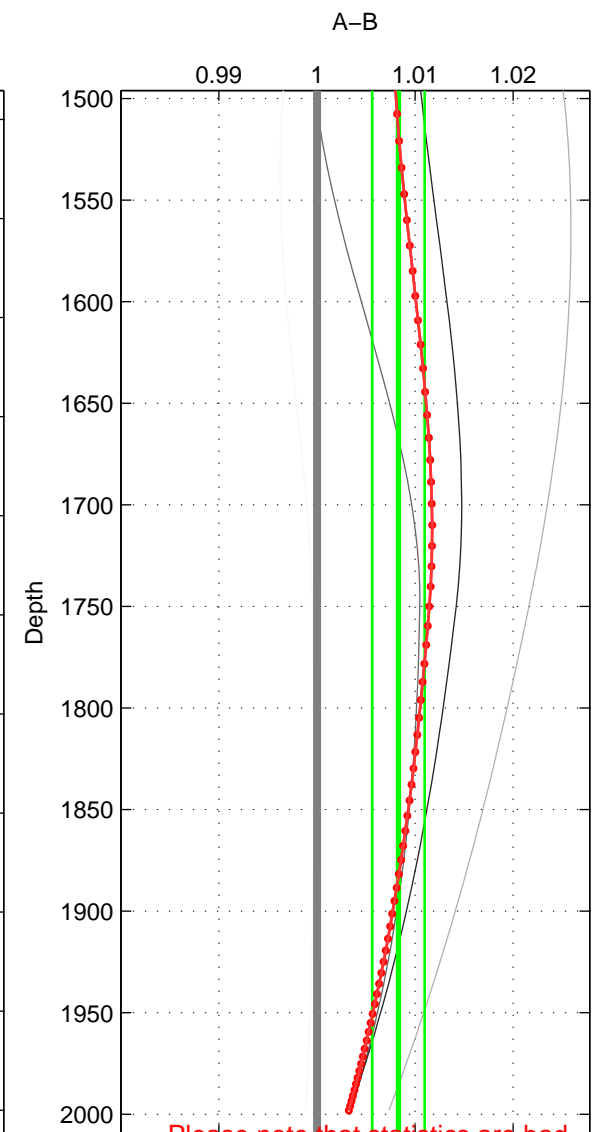

Cruise A (red). Date: Jul 2005 Cruisename: 669-49UF20050615
 Cruise B (blue). Date: Nov 2007 Cruisename: 675-49UF20071023

*** "Favourite" values are means of spaces 1 2.

	Offset	O.StDev	Ratio	R.Stdev	Rating
SIGMA:	-0.006	0.028	0.998	0.010	2
THETA:	-0.006	0.033	0.998	0.012	2
DEPTH:	0.023	0.007	1.008	0.003	1
FAV.:	-0.006	0.031	0.998	0.011	2

Profiles of A: 2
 Profiles of B: 4
 Diff profs : 4
 WMoffset (A-B): -0.0055105
 WMoffset stdev: 0.028184
 WMratio (A/B): 0.99812
 WMratio stdev: 0.009953

Quality (1-5): 2

Profiles of A: 2
 Profiles of B: 4
 Diff profs : 4
 WMoffset (A-B): -0.0059553
 WMoffset stdev: 0.033332
 WMratio (A/B): 0.99798
 WMratio stdev: 0.011808

Quality (1-5): 2

Profiles of A: 2
 Profiles of B: 4
 Diff profs : 4
 WMoffset (A-B): 0.022576
 WMoffset stdev: 0.0073914
 WMratio (A/B): 1.0083
 WMratio stdev: 0.0026684

Quality (1-5): 1

Please note that statistics are bad.