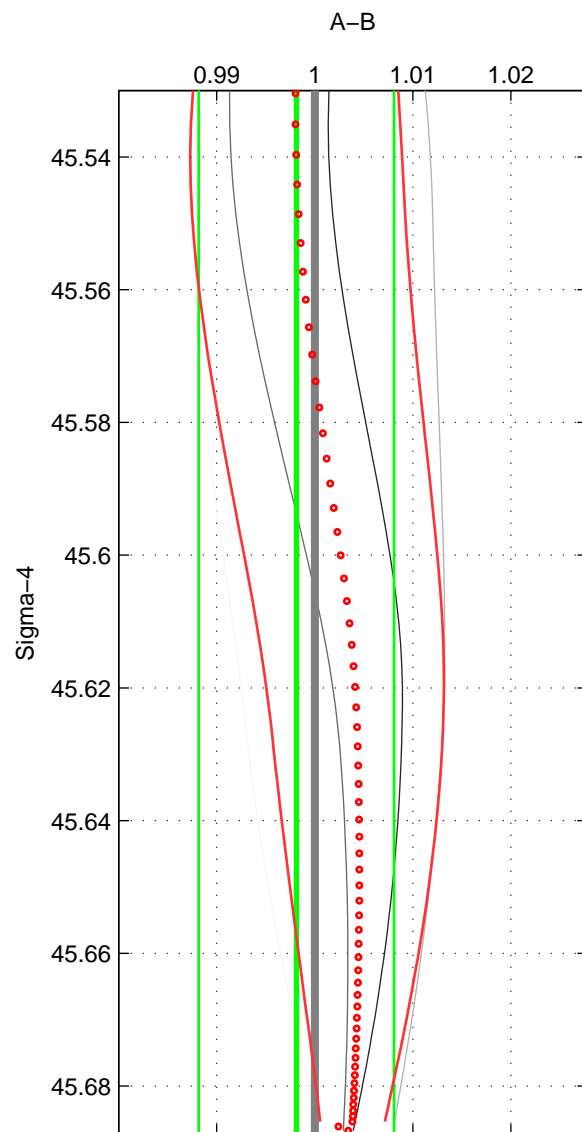

Cruise A (red). Date: Jul 2005 Cruisename: 669-49UF20050615
 Cruise B (blue). Date: Nov 2007 Cruisename: 675-49UF20071023

*** "Favourite" values are means of spaces 1 2.

	Offset	O.StDev	Ratio	R.Stdev	Rating
SIGMA:	-0.006	0.028	0.998	0.010	2
THETA:	-0.006	0.033	0.998	0.012	2
DEPTH:	0.023	0.007	1.008	0.003	1
FAV.:	-0.006	0.031	0.998	0.011	2

Profiles of A: 2
 Profiles of B: 4
 Diff profs : 4
 WMoffset (A-B): -0.0055105
 WMoffset stdev: 0.028184
 WMratio (A/B): 0.99812
 WMratio stdev: 0.009953

Quality (1-5): 2

Profiles of A: 2
 Profiles of B: 4
 Diff profs : 4
 WMoffset (A-B): -0.0059553
 WMoffset stdev: 0.033332
 WMratio (A/B): 0.99798
 WMratio stdev: 0.011808

Quality (1-5): 2

Profiles of A: 2
 Profiles of B: 4
 Diff profs : 4
 WMoffset (A-B): 0.022576
 WMoffset stdev: 0.0073914
 WMratio (A/B): 1.0083
 WMratio stdev: 0.0026684

Quality (1-5): 1

Please note that statistics are bad.