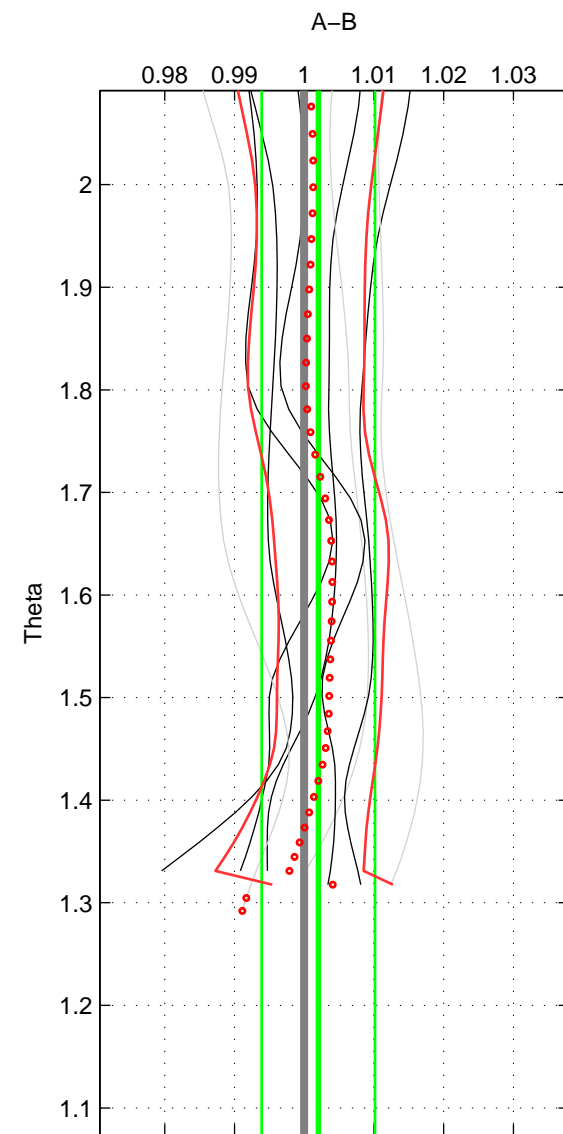

Cruise A (red). Date: Aug 1999 Cruisename: 570-49HO19990719

Cruise B (blue). Date: Jun 2001 Cruisename: 591-49NZ20010604

*** "Favourite" values are means of spaces 1 2 3.

	Offset	O.StDev	Ratio	R.Stdev	Rating
SIGMA:	-0.004	0.022	0.999	0.008	2
THETA:	0.006	0.023	1.002	0.008	2
DEPTH:	0.015	0.029	1.005	0.010	2
FAV.:	0.005	0.025	1.002	0.009	2

Profiles of A: 4
 Profiles of B: 4
 Diff profs : 8
 WMoffset (A-B): -0.0043414
 WMoffset stdev: 0.022346
 WMratio (A/B): 0.99858
 WMratio stdev: 0.0078301

Quality (1-5): 2

Profiles of A: 4
 Profiles of B: 4
 Diff profs : 8
 WMoffset (A-B): 0.0057085
 WMoffset stdev: 0.02311
 WMratio (A/B): 1.002
 WMratio stdev: 0.0081268

Quality (1-5): 2

Profiles of A: 4
 Profiles of B: 4
 Diff profs : 8
 WMoffset (A-B): 0.01508
 WMoffset stdev: 0.028948
 WMratio (A/B): 1.0054
 WMratio stdev: 0.010296

Quality (1-5): 2