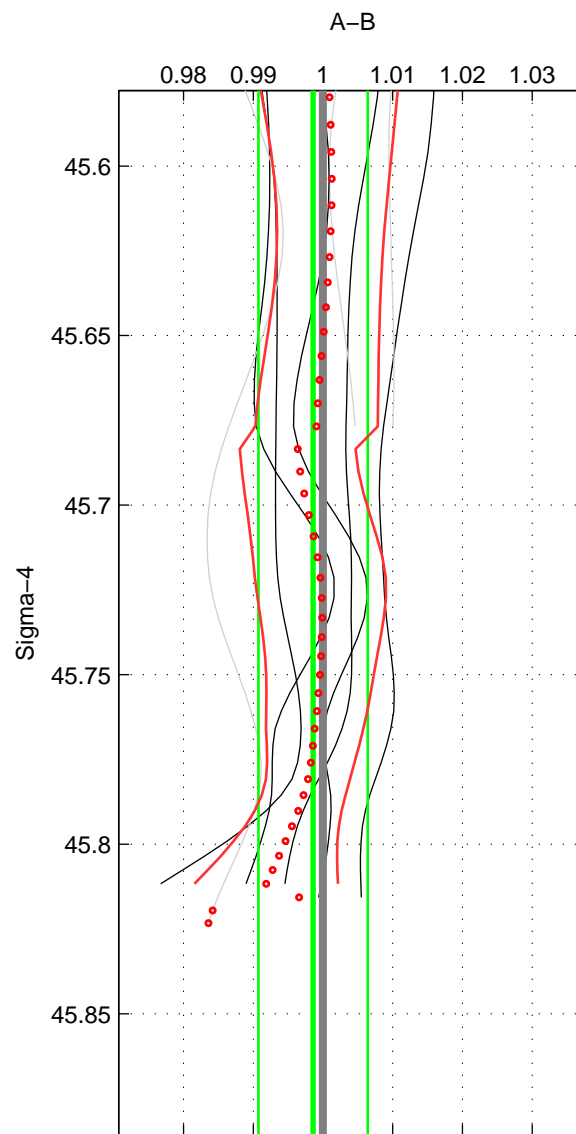

Cruise A (red). Date: Aug 1999 Cruisename: 570-49HO19990719

Cruise B (blue). Date: Jun 2001 Cruisename: 591-49NZ20010604

*** "Favourite" values are means of spaces 1 2 3.

	Offset	O.StDev	Ratio	R.Stdev	Rating
SIGMA:	-0.004	0.022	0.999	0.008	2
THETA:	0.006	0.023	1.002	0.008	2
DEPTH:	0.015	0.029	1.005	0.010	2
FAV.:	0.005	0.025	1.002	0.009	2

Profiles of A: 4
 Profiles of B: 4
 Diff profs : 8
 WMoffset (A-B): -0.0043414
 WMoffset stdev: 0.022346
 WMratio (A/B): 0.99858
 WMratio stdev: 0.0078301

Quality (1-5): 2

Profiles of A: 4
 Profiles of B: 4
 Diff profs : 8
 WMoffset (A-B): 0.0057085
 WMoffset stdev: 0.02311
 WMratio (A/B): 1.002
 WMratio stdev: 0.0081268

Quality (1-5): 2

Profiles of A: 4
 Profiles of B: 4
 Diff profs : 8
 WMoffset (A-B): 0.01508
 WMoffset stdev: 0.028948
 WMratio (A/B): 1.0054
 WMratio stdev: 0.010296

Quality (1-5): 2