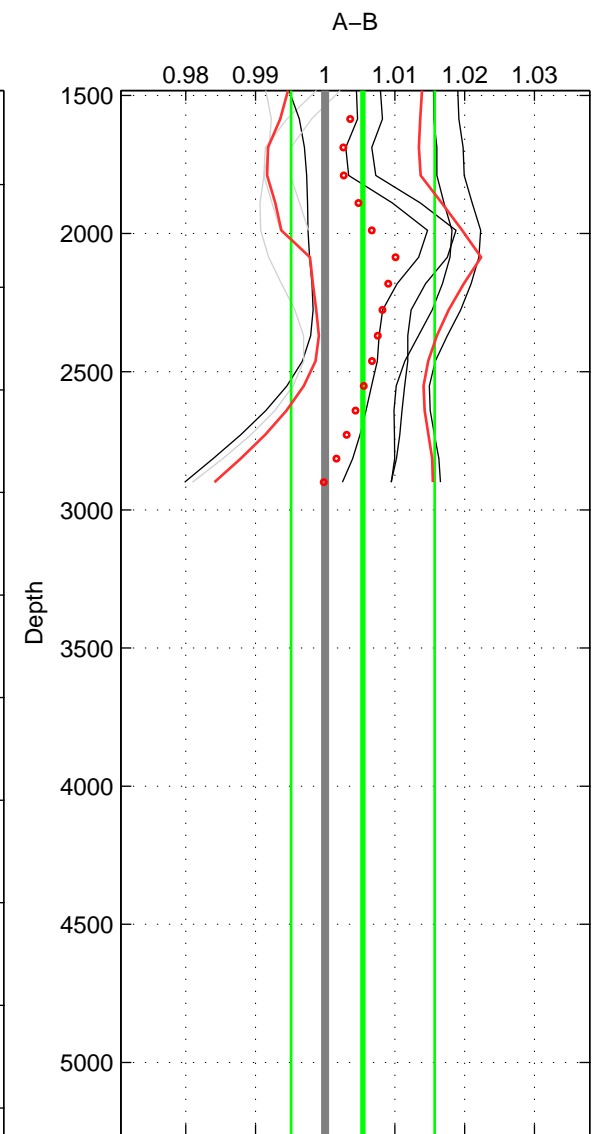

Cruise A (red). Date: Aug 1999 Cruisename: 570-49HO19990719

Cruise B (blue). Date: Jun 2001 Cruisename: 591-49NZ20010604

*** "Favourite" values are means of spaces 1 2 3.

	Offset	O.StDev	Ratio	R.Stdev	Rating
SIGMA:	-0.004	0.022	0.999	0.008	2
THETA:	0.006	0.023	1.002	0.008	2
DEPTH:	0.015	0.029	1.005	0.010	2
FAV.:	0.005	0.025	1.002	0.009	2

Profiles of A: 4
 Profiles of B: 4
 Diff profs : 8
 WMoffset (A-B): -0.0043414
 WMoffset stdev: 0.022346
 WMratio (A/B): 0.99858
 WMratio stdev: 0.0078301

Quality (1-5): 2

Profiles of A: 4
 Profiles of B: 4
 Diff profs : 8
 WMoffset (A-B): 0.0057085
 WMoffset stdev: 0.02311
 WMratio (A/B): 1.002
 WMratio stdev: 0.0081268

Quality (1-5): 2

Profiles of A: 4
 Profiles of B: 4
 Diff profs : 8
 WMoffset (A-B): 0.01508
 WMoffset stdev: 0.028948
 WMratio (A/B): 1.0054
 WMratio stdev: 0.010296

Quality (1-5): 2