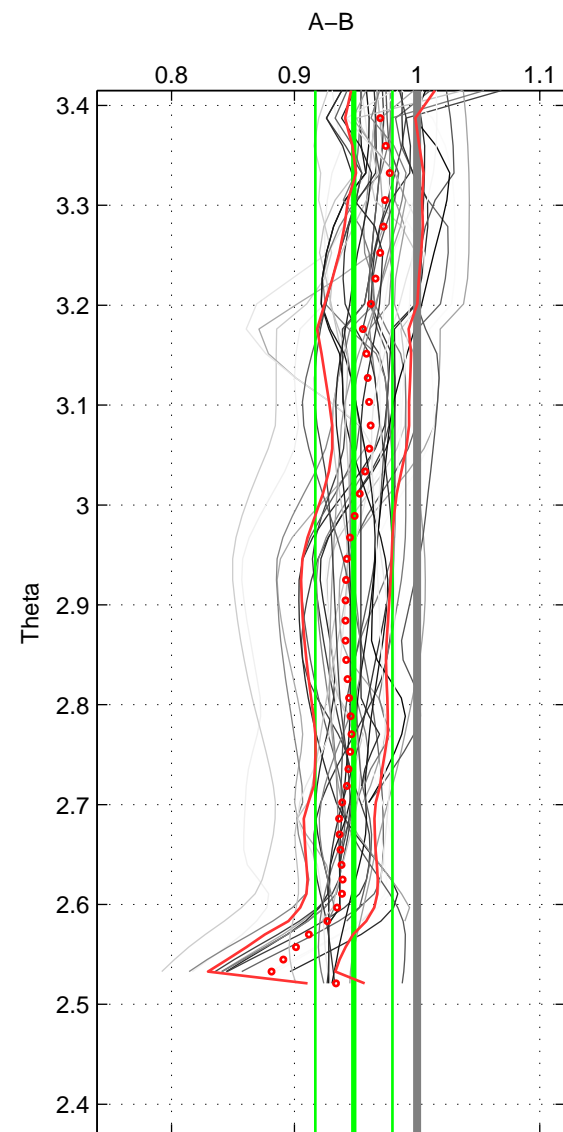

Cruise A (red). Date: May 1997 Cruisename: 152-06MT19970515

Cruise B (blue). Date: Jul 1990 Cruisename: 296-64TR19900714

\*\*\* "Favourite" values are means of spaces 1 2.

	Offset	O.StDev	Ratio	R.Stdev	Rating
SIGMA:	-0.061	0.035	0.946	0.030	4
THETA:	-0.058	0.037	0.948	0.031	4
DEPTH:	-0.065	0.037	0.941	0.031	3
FAV. :	-0.059	0.036	0.947	0.031	4

Profiles of A: 4  
 Profiles of B: 15  
 Diff profs : 37  
 WMoffset (A-B): -0.060612  
 WMoffset stdev: 0.035087  
 WMratio (A/B): 0.9462  
 WMratio stdev: 0.029721

Quality (1-5): 4

Profiles of A: 4  
 Profiles of B: 15  
 Diff profs : 37  
 WMoffset (A-B): -0.057645  
 WMoffset stdev: 0.037022  
 WMratio (A/B): 0.94846  
 WMratio stdev: 0.03145

Quality (1-5): 4

Profiles of A: 4  
 Profiles of B: 15  
 Diff profs : 37  
 WMoffset (A-B): -0.065063  
 WMoffset stdev: 0.037362  
 WMratio (A/B): 0.94148  
 WMratio stdev: 0.031394

Quality (1-5): 3