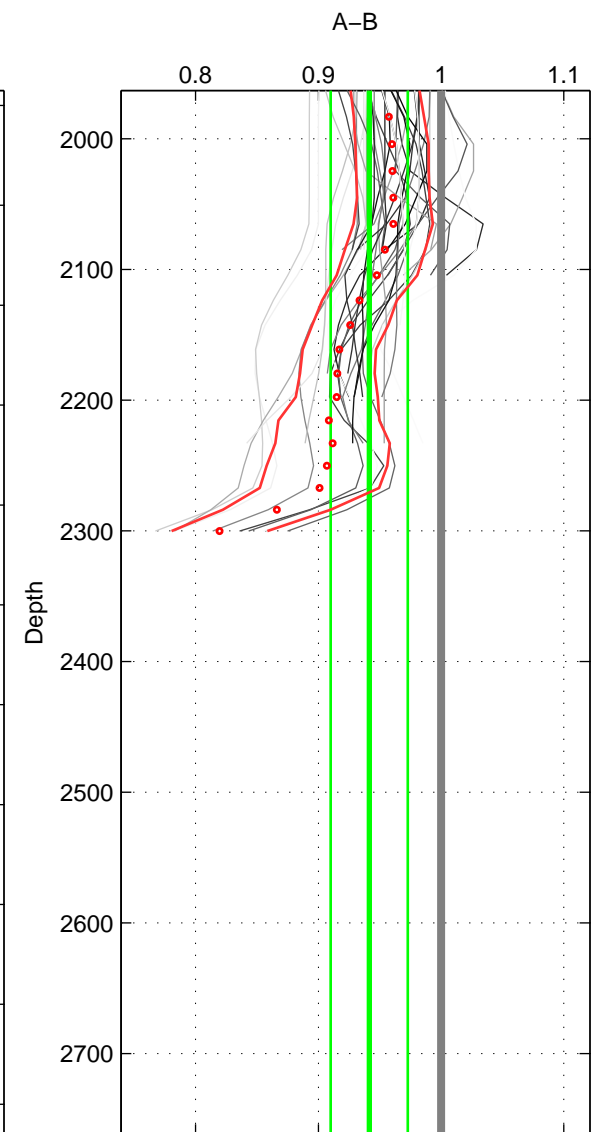

Cruise A (red). Date: May 1997 Cruisename: 152-06MT19970515

Cruise B (blue). Date: Jul 1990 Cruisename: 296-64TR19900714

\*\*\* "Favourite" values are means of spaces 1 2.

	Offset	O.StDev	Ratio	R.Stdev	Rating
SIGMA:	-0.061	0.035	0.946	0.030	4
THETA:	-0.058	0.037	0.948	0.031	4
DEPTH:	-0.065	0.037	0.941	0.031	3
FAV. :	-0.059	0.036	0.947	0.031	4

Profiles of A: 4  
 Profiles of B: 15  
 Diff profs : 37  
 WMoffset (A-B): -0.060612  
 WMoffset stdev: 0.035087  
 WMratio (A/B): 0.9462  
 WMratio stdev: 0.029721

Quality (1-5): 4

Profiles of A: 4  
 Profiles of B: 15  
 Diff profs : 37  
 WMoffset (A-B): -0.057645  
 WMoffset stdev: 0.037022  
 WMratio (A/B): 0.94846  
 WMratio stdev: 0.03145

Quality (1-5): 4

Profiles of A: 4  
 Profiles of B: 15  
 Diff profs : 37  
 WMoffset (A-B): -0.065063  
 WMoffset stdev: 0.037362  
 WMratio (A/B): 0.94148  
 WMratio stdev: 0.031394

Quality (1-5): 3