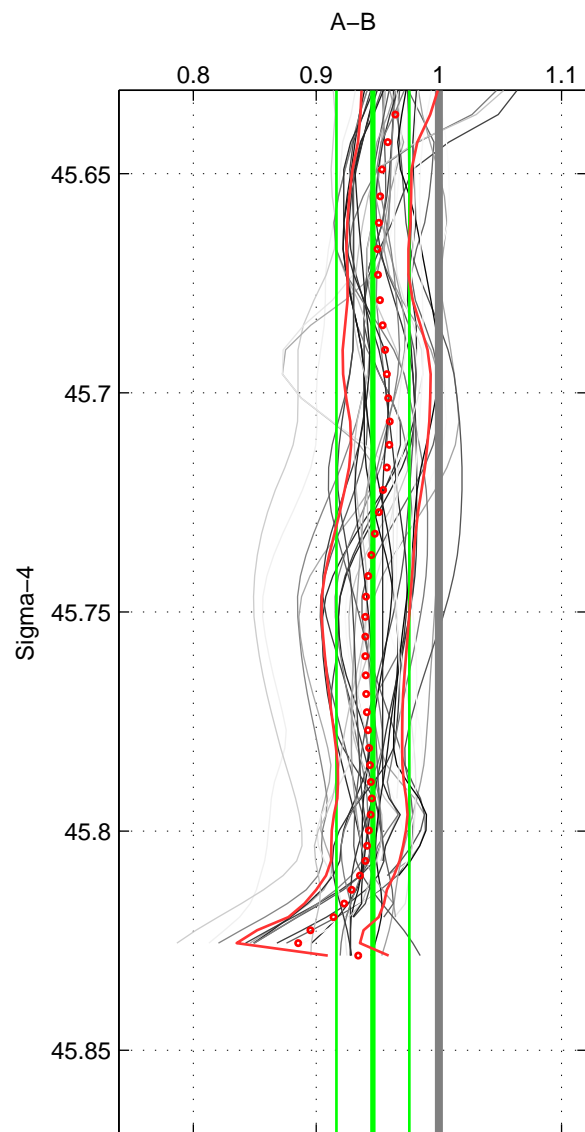

Cruise A (red). Date: May 1997 Cruisename: 152-06MT19970515

Cruise B (blue). Date: Jul 1990 Cruisename: 296-64TR19900714

\*\*\* "Favourite" values are means of spaces 1 2.

	Offset	O.StDev	Ratio	R.Stdev	Rating
SIGMA:	-0.061	0.035	0.946	0.030	4
THETA:	-0.058	0.037	0.948	0.031	4
DEPTH:	-0.065	0.037	0.941	0.031	3
FAV. :	-0.059	0.036	0.947	0.031	4

Profiles of A: 4  
 Profiles of B: 15  
 Diff profs : 37  
 WMoffset (A-B): -0.060612  
 WMoffset stdev: 0.035087  
 WMratio (A/B): 0.9462  
 WMratio stdev: 0.029721

Quality (1-5): 4

Profiles of A: 4  
 Profiles of B: 15  
 Diff profs : 37  
 WMoffset (A-B): -0.057645  
 WMoffset stdev: 0.037022  
 WMratio (A/B): 0.94846  
 WMratio stdev: 0.03145

Quality (1-5): 4

Profiles of A: 4  
 Profiles of B: 15  
 Diff profs : 37  
 WMoffset (A-B): -0.065063  
 WMoffset stdev: 0.037362  
 WMratio (A/B): 0.94148  
 WMratio stdev: 0.031394

Quality (1-5): 3