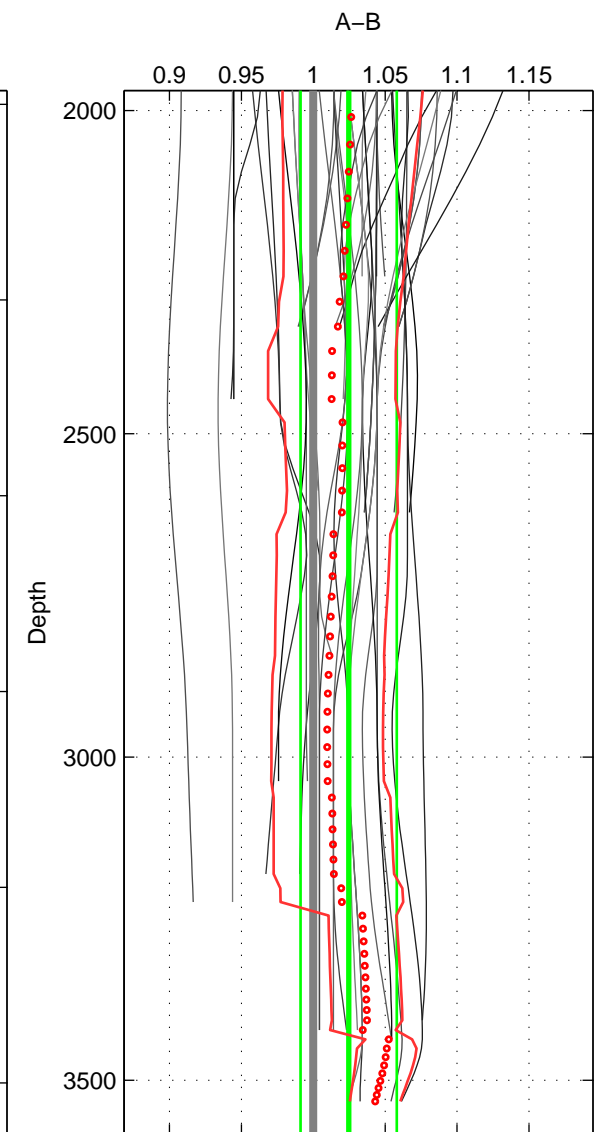

Cruise A (red). Date: Aug 1993 Cruisename: 87-58JH19930730

Cruise B (blue). Date: May 1997 Cruisename: 96-58JH19970414

\*\*\* "Favourite" values are means of spaces 1 2 3.

|        | Offset | O.StDev | Ratio | R.Stdev | Rating |
|--------|--------|---------|-------|---------|--------|
| SIGMA: | 0.022  | 0.014   | 1.022 | 0.015   | 5      |
| THETA: | 0.019  | 0.041   | 1.019 | 0.042   | 5      |
| DEPTH: | 0.024  | 0.033   | 1.025 | 0.033   | 5      |
| FAV.:  | 0.022  | 0.029   | 1.022 | 0.030   | 5      |

Profiles of A: 8  
 Profiles of B: 30  
 Diff profs: 44  
 WMoffset (A-B): 0.021997  
 WMoffset stdev: 0.014485  
 WMratio (A/B): 1.022  
 WMratio stdev: 0.014743

Quality (1-5): 5

Profiles of A: 8  
 Profiles of B: 30  
 Diff profs: 44  
 WMoffset (A-B): 0.018919  
 WMoffset stdev: 0.041149  
 WMratio (A/B): 1.0193  
 WMratio stdev: 0.041912

Quality (1-5): 5

Profiles of A: 8  
 Profiles of B: 28  
 Diff profs: 43  
 WMoffset (A-B): 0.024373  
 WMoffset stdev: 0.032773  
 WMratio (A/B): 1.0247  
 WMratio stdev: 0.033439

Quality (1-5): 5