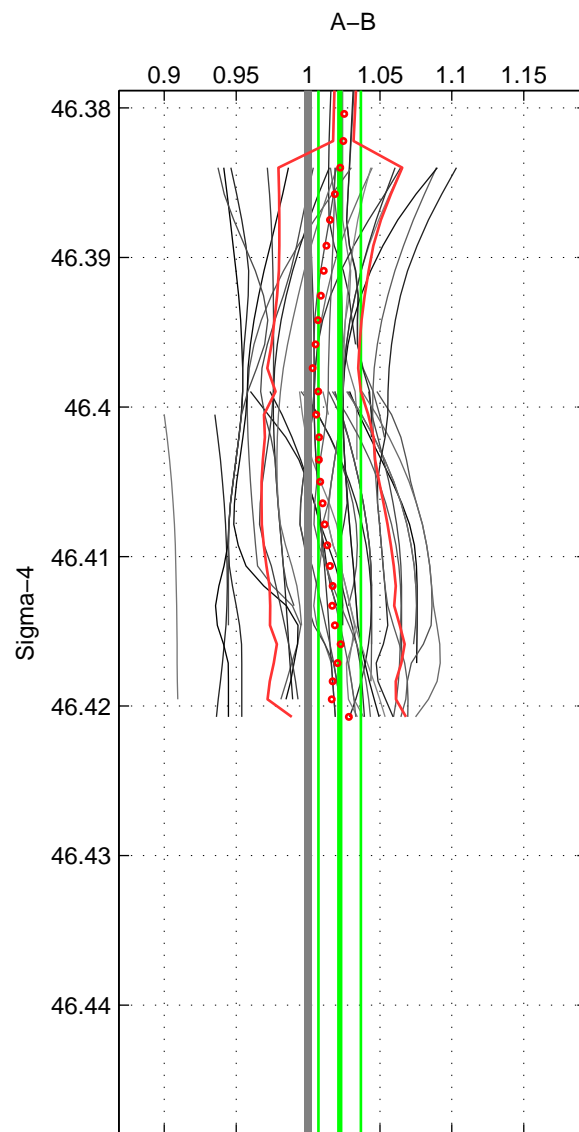

Cruise A (red). Date: Aug 1993 Cruisename: 87-58JH19930730

Cruise B (blue). Date: May 1997 Cruisename: 96-58JH19970414

\*\*\* "Favourite" values are means of spaces 1 2 3.

|        | Offset | O.StDev | Ratio | R.Stdev | Rating |
|--------|--------|---------|-------|---------|--------|
| SIGMA: | 0.022  | 0.014   | 1.022 | 0.015   | 5      |
| THETA: | 0.019  | 0.041   | 1.019 | 0.042   | 5      |
| DEPTH: | 0.024  | 0.033   | 1.025 | 0.033   | 5      |
| FAV.:  | 0.022  | 0.029   | 1.022 | 0.030   | 5      |

Profiles of A: 8  
 Profiles of B: 30  
 Diff profs: 44  
 WMoffset (A-B): 0.021997  
 WMoffset stdev: 0.014485  
 WMratio (A/B): 1.022  
 WMratio stdev: 0.014743

Quality (1-5): 5

Profiles of A: 8  
 Profiles of B: 30  
 Diff profs: 44  
 WMoffset (A-B): 0.018919  
 WMoffset stdev: 0.041149  
 WMratio (A/B): 1.0193  
 WMratio stdev: 0.041912

Quality (1-5): 5

Profiles of A: 8  
 Profiles of B: 28  
 Diff profs: 43  
 WMoffset (A-B): 0.024373  
 WMoffset stdev: 0.032773  
 WMratio (A/B): 1.0247  
 WMratio stdev: 0.033439

Quality (1-5): 5