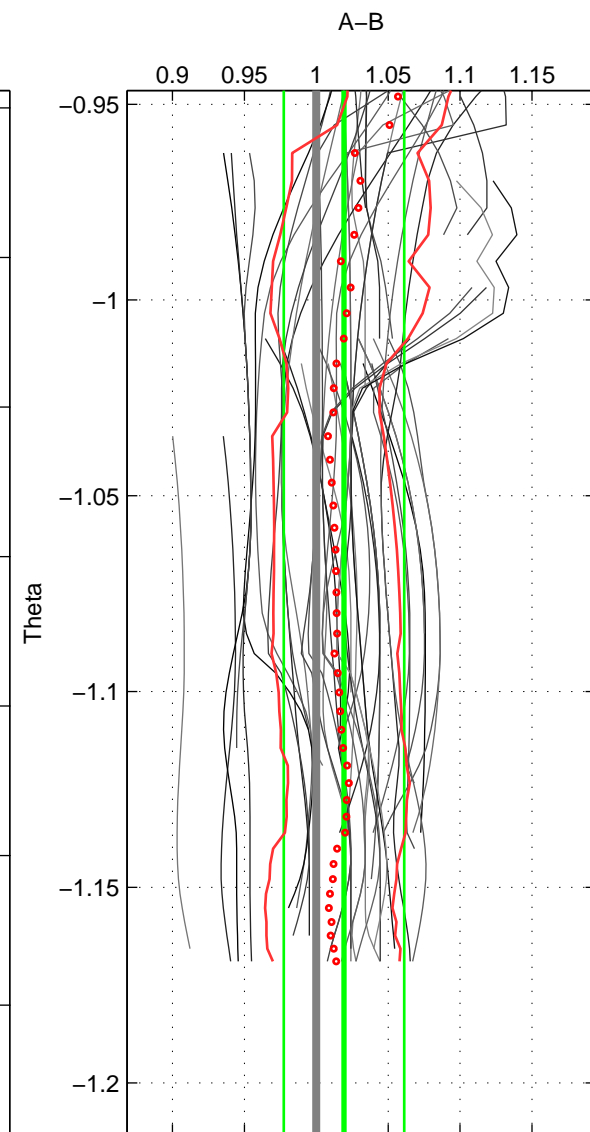

Cruise A (red). Date: Aug 1993 Cruisename: 87-58JH19930730

Cruise B (blue). Date: May 1997 Cruisename: 96-58JH19970414

\*\*\* "Favourite" values are means of spaces 1 2 3.

|        | Offset | O.StDev | Ratio | R.Stdev | Rating |
|--------|--------|---------|-------|---------|--------|
| SIGMA: | 0.022  | 0.014   | 1.022 | 0.015   | 5      |
| THETA: | 0.019  | 0.041   | 1.019 | 0.042   | 5      |
| DEPTH: | 0.024  | 0.033   | 1.025 | 0.033   | 5      |
| FAV.:  | 0.022  | 0.029   | 1.022 | 0.030   | 5      |

Profiles of A: 8  
 Profiles of B: 30  
 Diff profs: 44  
 WMoffset (A-B): 0.021997  
 WMoffset stdev: 0.014485  
 WMratio (A/B): 1.022  
 WMratio stdev: 0.014743

Quality (1-5): 5

Profiles of A: 8  
 Profiles of B: 30  
 Diff profs: 44  
 WMoffset (A-B): 0.018919  
 WMoffset stdev: 0.041149  
 WMratio (A/B): 1.0193  
 WMratio stdev: 0.041912

Quality (1-5): 5

Profiles of A: 8  
 Profiles of B: 28  
 Diff profs: 43  
 WMoffset (A-B): 0.024373  
 WMoffset stdev: 0.032773  
 WMratio (A/B): 1.0247  
 WMratio stdev: 0.033439

Quality (1-5): 5