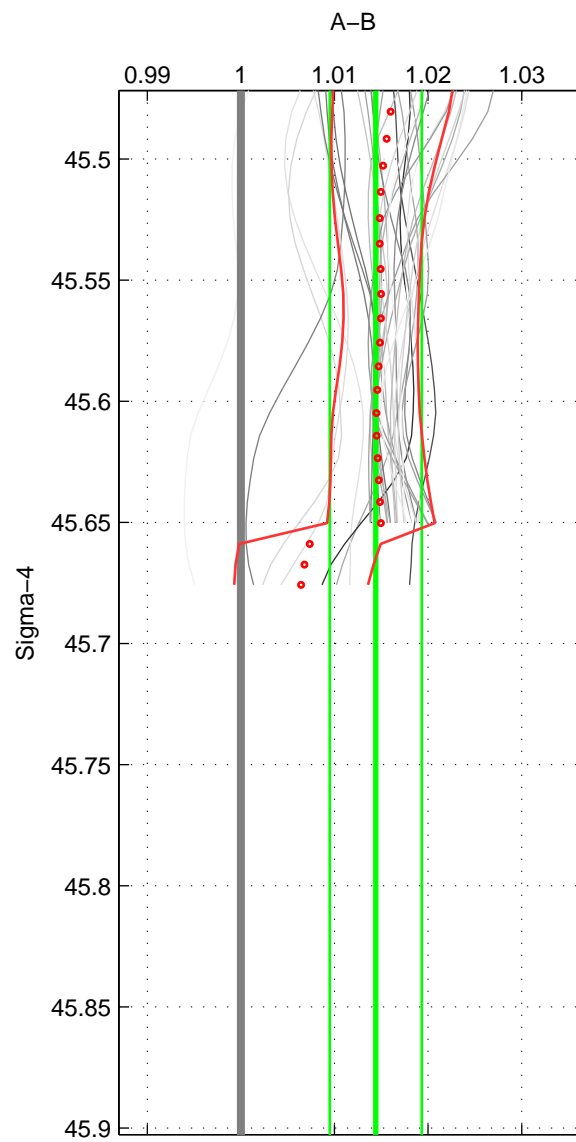

Cruise A (red). Date: Jun 2005 Cruisename: 605-49NZ20050525
 Cruise B (blue). Date: Feb 2008 Cruisename: 676-49UF20080117

*** "Favourite" values are those of space 2.

	Offset	O.StDev	Ratio	R.Stdev	Rating
SIGMA:	0.040	0.013	1.014	0.005	4
THETA:	0.038	0.014	1.014	0.005	5
DEPTH:	0.039	0.002	1.014	0.001	3
FAV.:	0.038	0.014	1.014	0.005	5

Profiles of A: 19
 Profiles of B: 4
 Diff profs : 32
 WMoffset (A-B): 0.039619
 WMoffset stdev: 0.013411
 WMratio (A/B): 1.0144
 WMratio stdev: 0.0049183

Quality (1-5): 4

Profiles of A: 19
 Profiles of B: 4
 Diff profs : 32
 WMoffset (A-B): 0.038159
 WMoffset stdev: 0.013931
 WMratio (A/B): 1.0138
 WMratio stdev: 0.0051835

Quality (1-5): 5

Profiles of A: 19
 Profiles of B: 4
 Diff profs : 32
 WMoffset (A-B): 0.038544
 WMoffset stdev: 0.0020436
 WMratio (A/B): 1.0141
 WMratio stdev: 0.00061057

Quality (1-5): 3

Please note that statistics are bad.