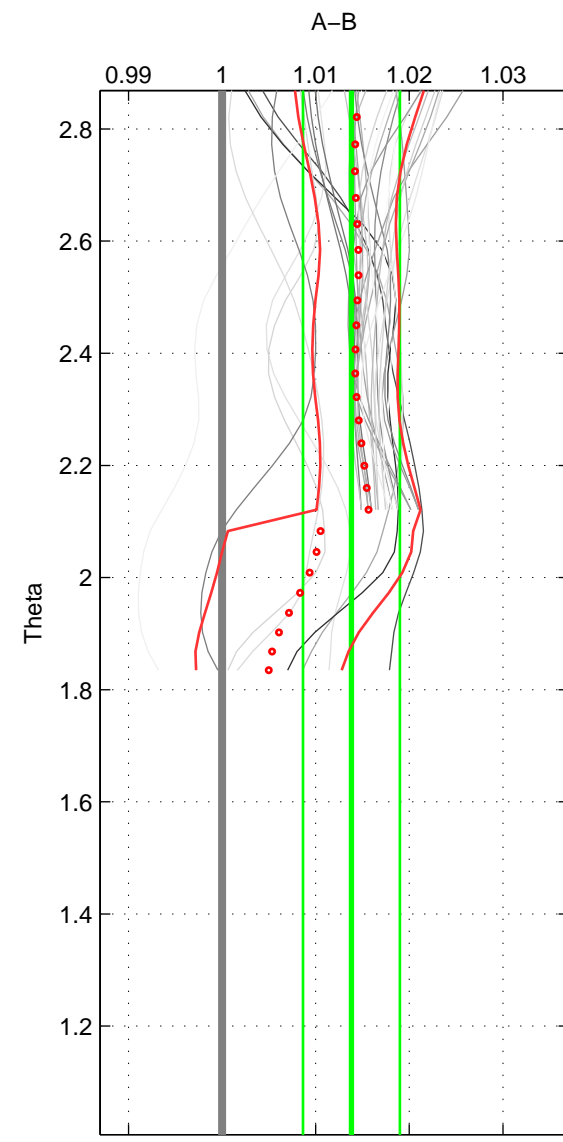

Cruise A (red). Date: Jun 2005 Cruisename: 605-49NZ20050525
 Cruise B (blue). Date: Feb 2008 Cruisename: 676-49UF20080117

*** "Favourite" values are those of space 2.

	Offset	O.StDev	Ratio	R.Stdev	Rating
SIGMA:	0.040	0.013	1.014	0.005	4
THETA:	0.038	0.014	1.014	0.005	5
DEPTH:	0.039	0.002	1.014	0.001	3
FAV.:	0.038	0.014	1.014	0.005	5

Profiles of A: 19
 Profiles of B: 4
 Diff profs : 32
 WMoffset (A-B): 0.039619
 WMoffset stdev: 0.013411
 WMratio (A/B): 1.0144
 WMratio stdev: 0.0049183

Quality (1-5): 4

Profiles of A: 19
 Profiles of B: 4
 Diff profs : 32
 WMoffset (A-B): 0.038159
 WMoffset stdev: 0.013931
 WMratio (A/B): 1.0138
 WMratio stdev: 0.0051835

Quality (1-5): 5

Profiles of A: 19
 Profiles of B: 4
 Diff profs : 32
 WMoffset (A-B): 0.038544
 WMoffset stdev: 0.0020436
 WMratio (A/B): 1.0141
 WMratio stdev: 0.00061057

Quality (1-5): 3

Please note that statistics are bad.