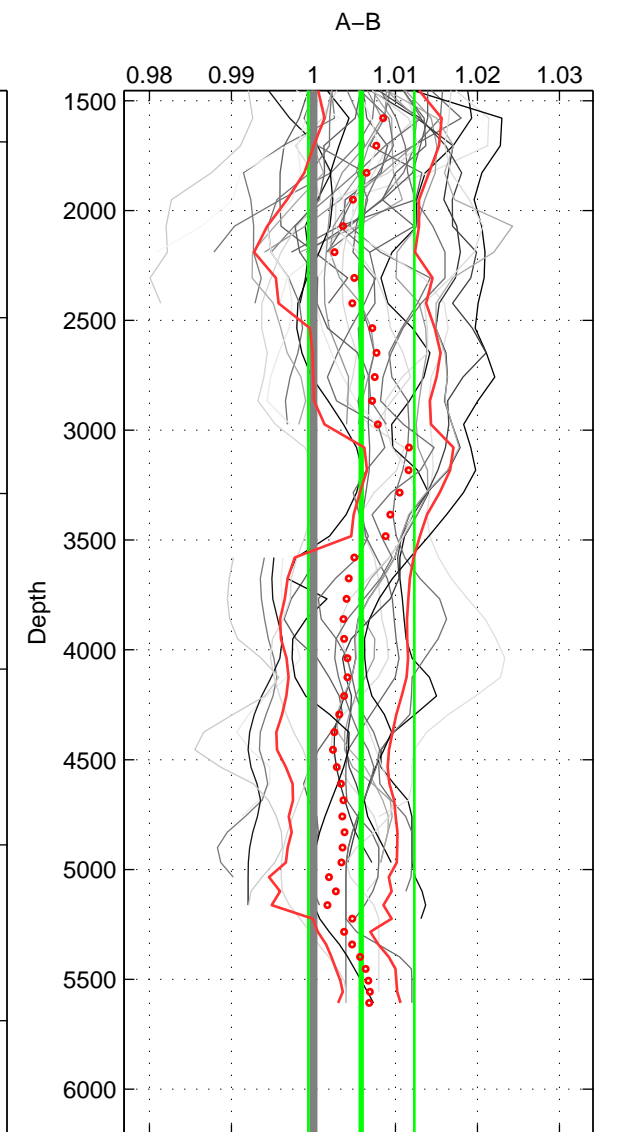

Cruise A (red). Date: Oct 2005 Cruisename: 606-49NZ20050913

Cruise B (blue). Date: Oct 2007 Cruisename: 613-49NZ20071008

\*\*\* "Favourite" values are means of spaces 1 2 3.

	Offset	O.StDev	Ratio	R.Stdev	Rating
SIGMA:	0.019	0.012	1.007	0.004	5
THETA:	0.013	0.016	1.005	0.006	5
DEPTH:	0.015	0.017	1.006	0.006	5
FAV.:	0.016	0.015	1.006	0.006	5

Profiles of A: 6  
 Profiles of B: 39  
 Diff profs : 39  
 WMoffset (A-B): 0.01859  
 WMoffset stdev: 0.012099  
 WMratio (A/B): 1.0067  
 WMratio stdev: 0.0044485

Quality (1-5): 5

Profiles of A: 6  
 Profiles of B: 39  
 Diff profs : 39  
 WMoffset (A-B): 0.013123  
 WMoffset stdev: 0.016052  
 WMratio (A/B): 1.0048  
 WMratio stdev: 0.0057357

Quality (1-5): 5

Profiles of A: 6  
 Profiles of B: 39  
 Diff profs : 39  
 WMoffset (A-B): 0.015079  
 WMoffset stdev: 0.016784  
 WMratio (A/B): 1.0058  
 WMratio stdev: 0.0064611

Quality (1-5): 5