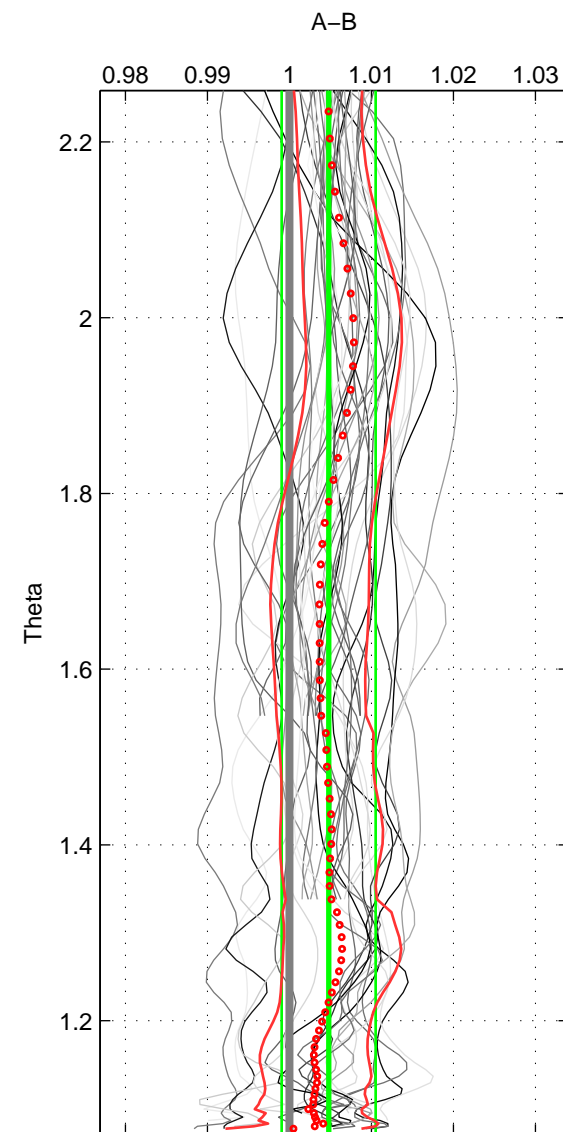

Cruise A (red). Date: Oct 2005 Cruisename: 606-49NZ20050913

Cruise B (blue). Date: Oct 2007 Cruisename: 613-49NZ20071008

\*\*\* "Favourite" values are means of spaces 1 2 3.

	Offset	O.StDev	Ratio	R.Stdev	Rating
SIGMA:	0.019	0.012	1.007	0.004	5
THETA:	0.013	0.016	1.005	0.006	5
DEPTH:	0.015	0.017	1.006	0.006	5
FAV.:	0.016	0.015	1.006	0.006	5

Profiles of A: 6  
 Profiles of B: 39  
 Diff profs : 39  
 WMoffset (A-B): 0.01859  
 WMoffset stdev: 0.012099  
 WMratio (A/B): 1.0067  
 WMratio stdev: 0.0044485

Quality (1-5): 5

Profiles of A: 6  
 Profiles of B: 39  
 Diff profs : 39  
 WMoffset (A-B): 0.013123  
 WMoffset stdev: 0.016052  
 WMratio (A/B): 1.0048  
 WMratio stdev: 0.0057357

Quality (1-5): 5

Profiles of A: 6  
 Profiles of B: 39  
 Diff profs : 39  
 WMoffset (A-B): 0.015079  
 WMoffset stdev: 0.016784  
 WMratio (A/B): 1.0058  
 WMratio stdev: 0.0064611

Quality (1-5): 5