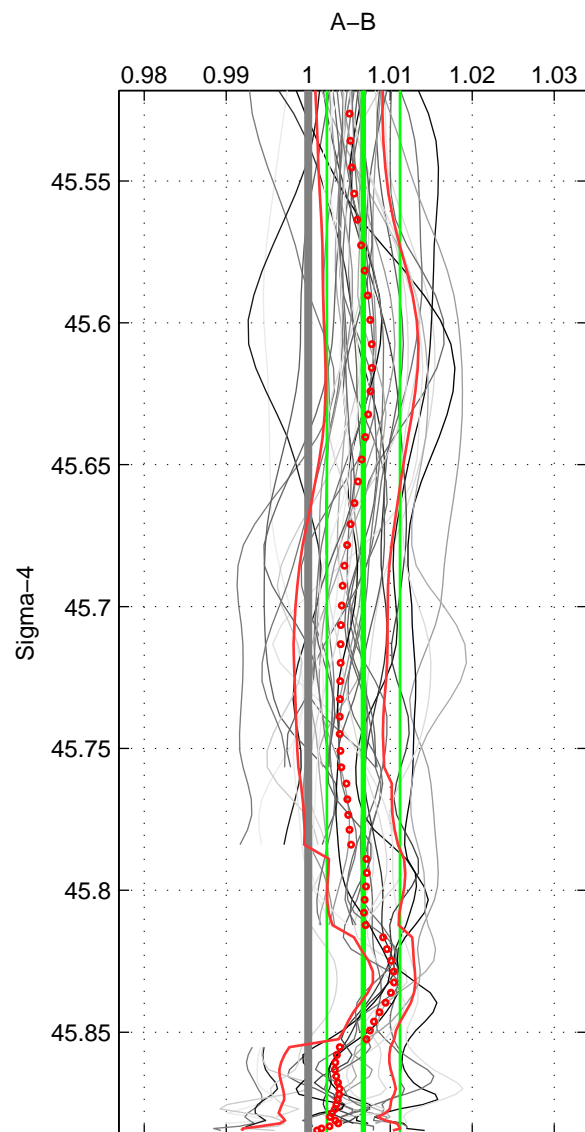

Cruise A (red). Date: Oct 2005 Cruisename: 606-49NZ20050913

Cruise B (blue). Date: Oct 2007 Cruisename: 613-49NZ20071008

\*\*\* "Favourite" values are means of spaces 1 2 3.

	Offset	O.StDev	Ratio	R.Stdev	Rating
SIGMA:	0.019	0.012	1.007	0.004	5
THETA:	0.013	0.016	1.005	0.006	5
DEPTH:	0.015	0.017	1.006	0.006	5
FAV.:	0.016	0.015	1.006	0.006	5

Profiles of A: 6  
 Profiles of B: 39  
 Diff profs : 39  
 WMoffset (A-B): 0.01859  
 WMoffset stdev: 0.012099  
 WMratio (A/B): 1.0067  
 WMratio stdev: 0.0044485

Quality (1-5): 5

Profiles of A: 6  
 Profiles of B: 39  
 Diff profs : 39  
 WMoffset (A-B): 0.013123  
 WMoffset stdev: 0.016052  
 WMratio (A/B): 1.0048  
 WMratio stdev: 0.0057357

Quality (1-5): 5

Profiles of A: 6  
 Profiles of B: 39  
 Diff profs : 39  
 WMoffset (A-B): 0.015079  
 WMoffset stdev: 0.016784  
 WMratio (A/B): 1.0058  
 WMratio stdev: 0.0064611

Quality (1-5): 5