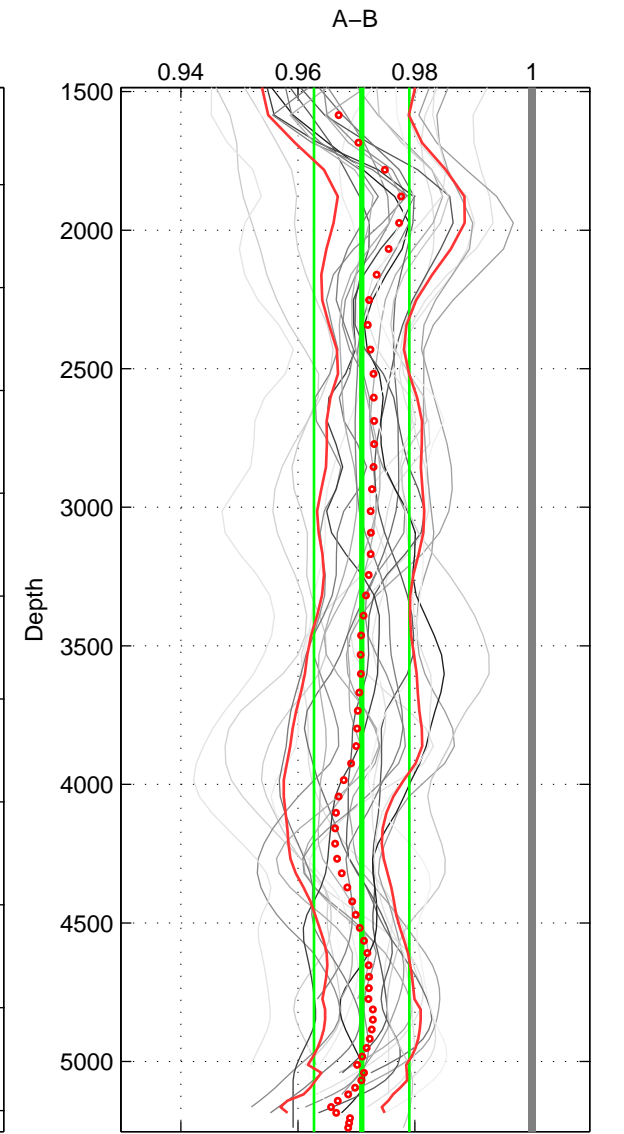

Cruise A (red). Date: Sep 1991 Cruisename: 487-31WT19910831  
 Cruise B (blue). Date: Mar 1989 Cruisename: 507-32MW19890206

\*\*\* "Favourite" values are means of spaces 1 2 3.

	Offset	O.StDev	Ratio	R.Stdev	Rating
SIGMA:	-0.090	0.026	0.967	0.009	5
THETA:	-0.092	0.025	0.966	0.009	5
DEPTH:	-0.075	0.021	0.971	0.008	5
FAV. :	-0.086	0.024	0.968	0.009	5

Profiles of A: 7  
 Profiles of B: 5  
 Diff profs : 25  
 WMoffset (A-B): -0.089824  
 WMoffset stdev: 0.02579  
 WMratio (A/B): 0.96693  
 WMratio stdev: 0.0093288

Quality (1-5): 5

Profiles of A: 7  
 Profiles of B: 5  
 Diff profs : 25  
 WMoffset (A-B): -0.091741  
 WMoffset stdev: 0.025337  
 WMratio (A/B): 0.96611  
 WMratio stdev: 0.0092021

Quality (1-5): 5

Profiles of A: 7  
 Profiles of B: 5  
 Diff profs : 25  
 WMoffset (A-B): -0.074953  
 WMoffset stdev: 0.021156  
 WMratio (A/B): 0.9709  
 WMratio stdev: 0.0081369

Quality (1-5): 5