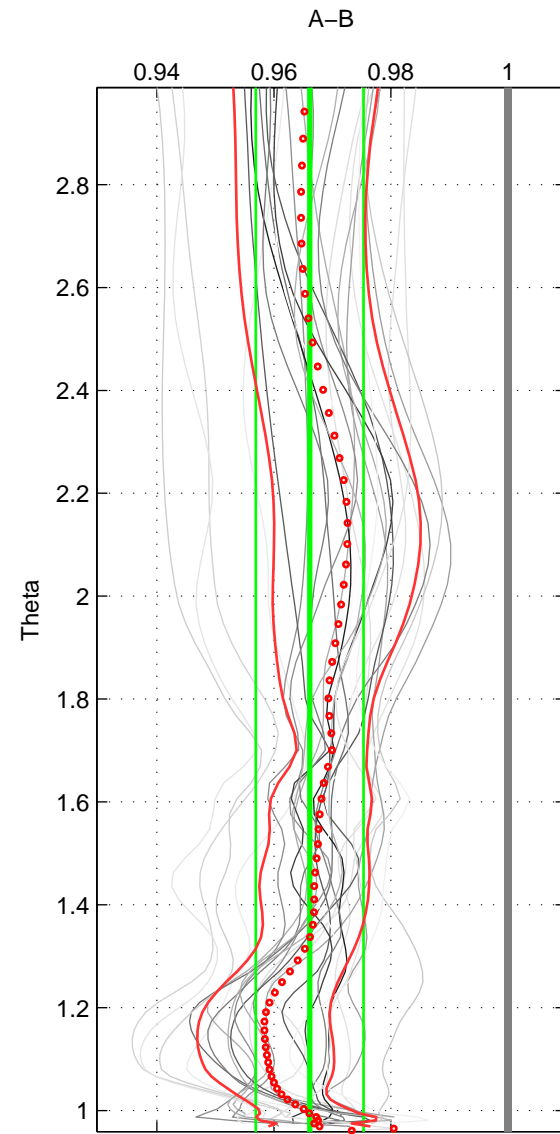

Cruise A (red). Date: Sep 1991 Cruisename: 487-31WT19910831  
 Cruise B (blue). Date: Mar 1989 Cruisename: 507-32MW19890206

\*\*\* "Favourite" values are means of spaces 1 2 3.

	Offset	O.StDev	Ratio	R.Stdev	Rating
SIGMA:	-0.090	0.026	0.967	0.009	5
THETA:	-0.092	0.025	0.966	0.009	5
DEPTH:	-0.075	0.021	0.971	0.008	5
FAV. :	-0.086	0.024	0.968	0.009	5

Profiles of A: 7  
 Profiles of B: 5  
 Diff profs : 25  
 WMoffset (A-B): -0.089824  
 WMoffset stdev: 0.02579  
 WMratio (A/B): 0.96693  
 WMratio stdev: 0.0093288

Quality (1-5): 5

Profiles of A: 7  
 Profiles of B: 5  
 Diff profs : 25  
 WMoffset (A-B): -0.091741  
 WMoffset stdev: 0.025337  
 WMratio (A/B): 0.96611  
 WMratio stdev: 0.0092021

Quality (1-5): 5

Profiles of A: 7  
 Profiles of B: 5  
 Diff profs : 25  
 WMoffset (A-B): -0.074953  
 WMoffset stdev: 0.021156  
 WMratio (A/B): 0.9709  
 WMratio stdev: 0.0081369

Quality (1-5): 5