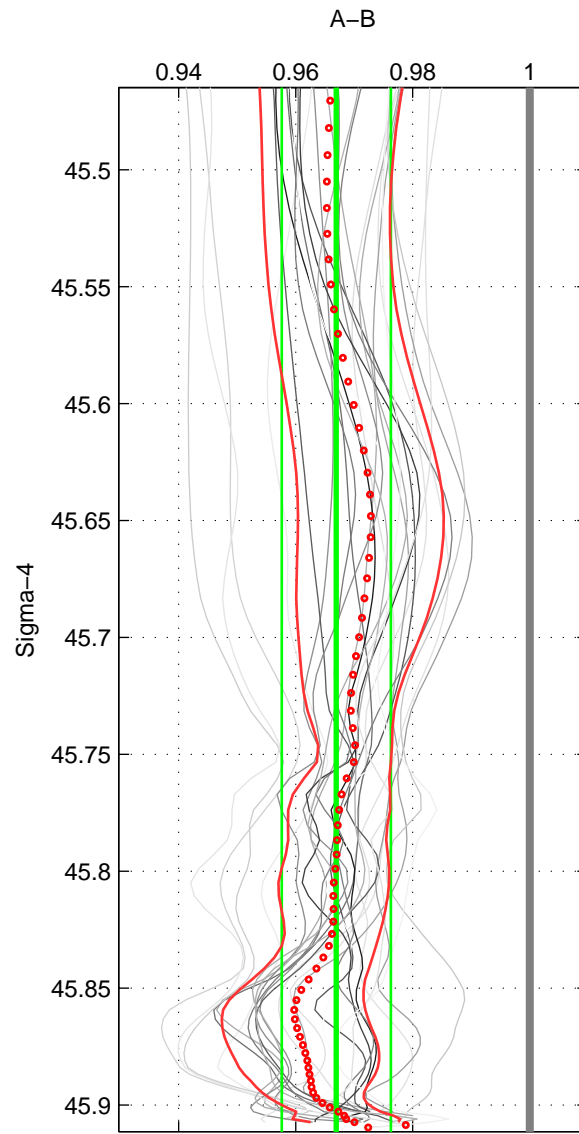

Cruise A (red). Date: Sep 1991 Cruisename: 487-31WT19910831  
 Cruise B (blue). Date: Mar 1989 Cruisename: 507-32MW19890206

\*\*\* "Favourite" values are means of spaces 1 2 3.

	Offset	O.StDev	Ratio	R.Stdev	Rating
SIGMA:	-0.090	0.026	0.967	0.009	5
THETA:	-0.092	0.025	0.966	0.009	5
DEPTH:	-0.075	0.021	0.971	0.008	5
FAV. :	-0.086	0.024	0.968	0.009	5

Profiles of A: 7  
 Profiles of B: 5  
 Diff profs : 25  
 WMoffset (A-B): -0.089824  
 WMoffset stdev: 0.02579  
 WMratio (A/B): 0.96693  
 WMratio stdev: 0.0093288

Quality (1-5): 5

Profiles of A: 7  
 Profiles of B: 5  
 Diff profs : 25  
 WMoffset (A-B): -0.091741  
 WMoffset stdev: 0.025337  
 WMratio (A/B): 0.96611  
 WMratio stdev: 0.0092021

Quality (1-5): 5

Profiles of A: 7  
 Profiles of B: 5  
 Diff profs : 25  
 WMoffset (A-B): -0.074953  
 WMoffset stdev: 0.021156  
 WMratio (A/B): 0.9709  
 WMratio stdev: 0.0081369

Quality (1-5): 5