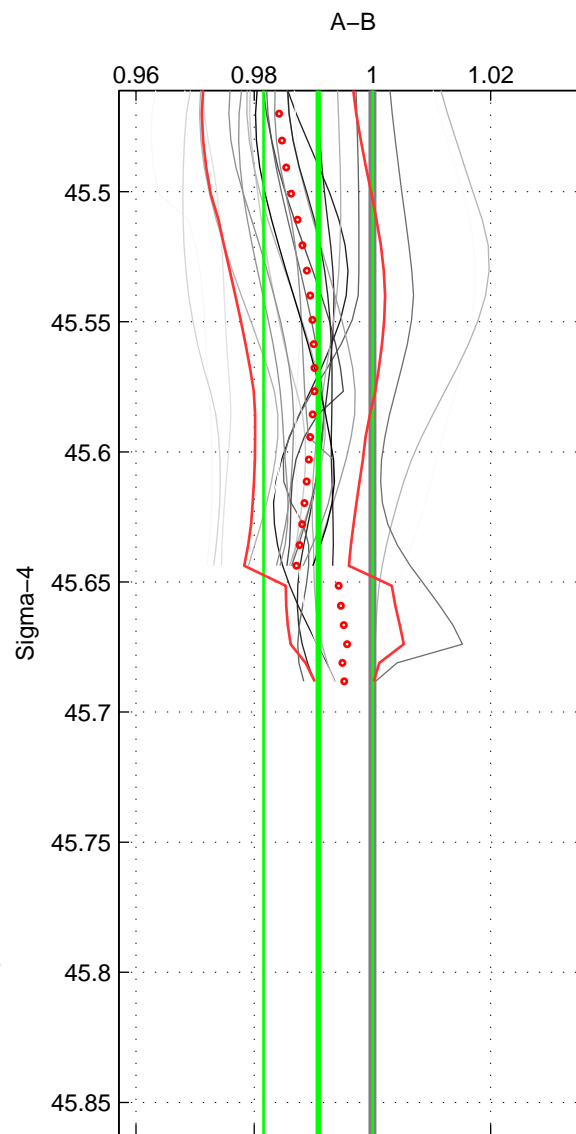

Cruise A (red). Date: Jul 1994 Cruisename: 624-49RY19940707

Cruise B (blue). Date: Feb 2006 Cruisename: 710-49UP20060113

*** "Favourite" values are those of space 2.

	Offset	O.StDev	Ratio	R.Stdev	Rating
SIGMA:	-0.025	0.025	0.991	0.009	3
THETA:	-0.027	0.028	0.990	0.010	5
DEPTH:	-0.029	0.009	0.990	0.003	3
FAV. :	-0.027	0.028	0.990	0.010	5

Profiles of A: 23
 Profiles of B: 2
 Diff profs : 23
 WMoffset (A-B): -0.02514
 WMoffset stdev: 0.025393
 WMratio (A/B): 0.99083
 WMratio stdev: 0.0092287

Quality (1-5): 3

Profiles of A: 23
 Profiles of B: 3
 Diff profs : 36
 WMoffset (A-B): -0.026824
 WMoffset stdev: 0.028352
 WMratio (A/B): 0.99025
 WMratio stdev: 0.010215

Quality (1-5): 5

Profiles of A: 23
 Profiles of B: 3
 Diff profs : 36
 WMoffset (A-B): -0.028583
 WMoffset stdev: 0.0091891
 WMratio (A/B): 0.98961
 WMratio stdev: 0.0032657

Quality (1-5): 3

Please note that statistics are bad.