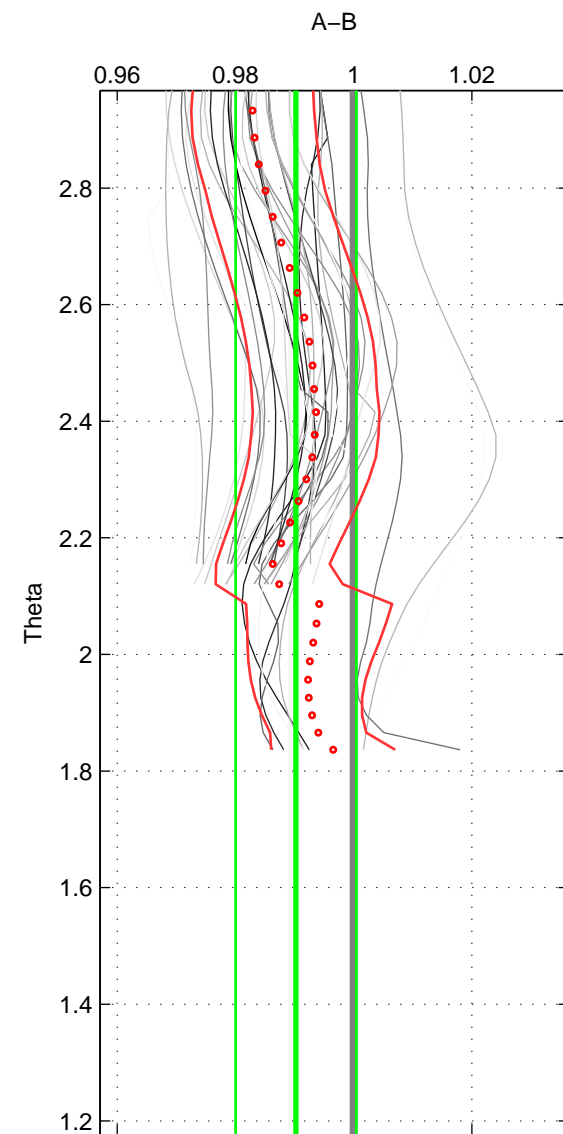

Cruise A (red). Date: Jul 1994 Cruisename: 624-49RY19940707

Cruise B (blue). Date: Feb 2006 Cruisename: 710-49UP20060113

*** "Favourite" values are those of space 2.

	Offset	O.StDev	Ratio	R.Stdev	Rating
SIGMA:	-0.025	0.025	0.991	0.009	3
THETA:	-0.027	0.028	0.990	0.010	5
DEPTH:	-0.029	0.009	0.990	0.003	3
FAV. :	-0.027	0.028	0.990	0.010	5

Profiles of A: 23
 Profiles of B: 2
 Diff profs : 23
 WMoffset (A-B): -0.02514
 WMoffset stdev: 0.025393
 WMratio (A/B): 0.99083
 WMratio stdev: 0.0092287

Quality (1-5): 3

Profiles of A: 23
 Profiles of B: 3
 Diff profs : 36
 WMoffset (A-B): -0.026824
 WMoffset stdev: 0.028352
 WMratio (A/B): 0.99025
 WMratio stdev: 0.010215

Quality (1-5): 5

Profiles of A: 23
 Profiles of B: 3
 Diff profs : 36
 WMoffset (A-B): -0.028583
 WMoffset stdev: 0.0091891
 WMratio (A/B): 0.98961
 WMratio stdev: 0.0032657

Quality (1-5): 3

Please note that statistics are bad.