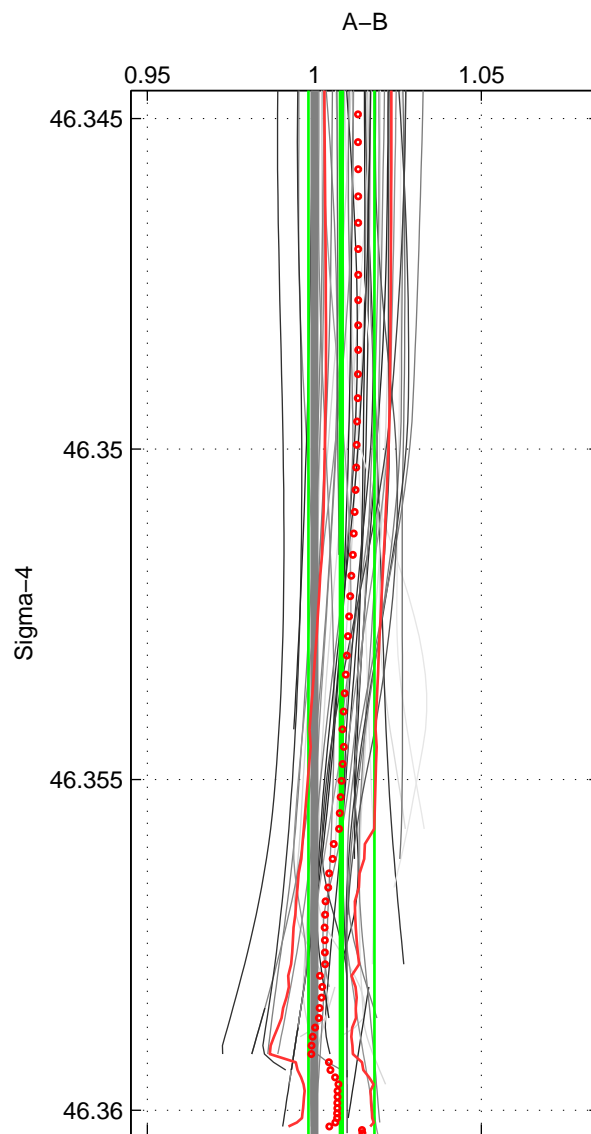

Cruise A (red). Date: Jul 2003 Cruisename: 50-320620030705

Cruise B (blue). Date: May 2002 Cruisename: 51-32H120020505

*** "Favourite" values are means of spaces 1 2.

	Offset	O.StDev	Ratio	R.Stdev	Rating
SIGMA:	0.008	0.010	1.008	0.010	4
THETA:	0.005	0.013	1.005	0.013	4
DEPTH:	0.006	0.008	1.006	0.007	3
FAV.:	0.007	0.012	1.007	0.011	4

Profiles of A: 22
 Profiles of B: 3
 Diff profs: 43
 WMoffset (A-B): 0.0082736
 WMoffset stdev: 0.010045
 WMratio (A/B): 1.0081
 WMratio stdev: 0.0098904

Quality (1-5): 4

Profiles of A: 22
 Profiles of B: 3
 Diff profs: 43
 WMoffset (A-B): 0.0052095
 WMoffset stdev: 0.013253
 WMratio (A/B): 1.0051
 WMratio stdev: 0.012892

Quality (1-5): 4

Profiles of A: 22
 Profiles of B: 3
 Diff profs: 43
 WMoffset (A-B): 0.0061866
 WMoffset stdev: 0.0075798
 WMratio (A/B): 1.006
 WMratio stdev: 0.0074176

Quality (1-5): 3