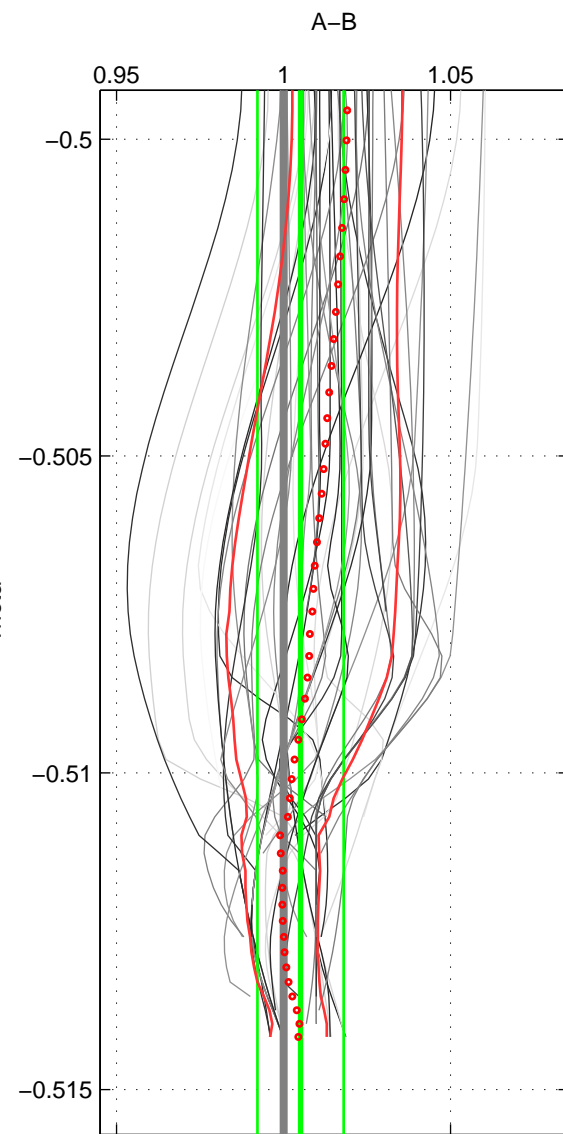

Cruise A (red). Date: Jul 2003 Cruisename: 50-320620030705

Cruise B (blue). Date: May 2002 Cruisename: 51-32H120020505

*** "Favourite" values are means of spaces 1 2.

	Offset	O.StDev	Ratio	R.Stdev	Rating
SIGMA:	0.008	0.010	1.008	0.010	4
THETA:	0.005	0.013	1.005	0.013	4
DEPTH:	0.006	0.008	1.006	0.007	3
FAV.:	0.007	0.012	1.007	0.011	4

Profiles of A: 22
 Profiles of B: 3
 Diff profs: 43
 WMoffset (A-B): 0.0082736
 WMoffset stdev: 0.010045
 WMratio (A/B): 1.0081
 WMratio stdev: 0.0098904

Quality (1-5): 4

Profiles of A: 22
 Profiles of B: 3
 Diff profs: 43
 WMoffset (A-B): 0.0052095
 WMoffset stdev: 0.013253
 WMratio (A/B): 1.0051
 WMratio stdev: 0.012892

Quality (1-5): 4

Profiles of A: 22
 Profiles of B: 3
 Diff profs: 43
 WMoffset (A-B): 0.0061866
 WMoffset stdev: 0.0075798
 WMratio (A/B): 1.006
 WMratio stdev: 0.0074176

Quality (1-5): 3