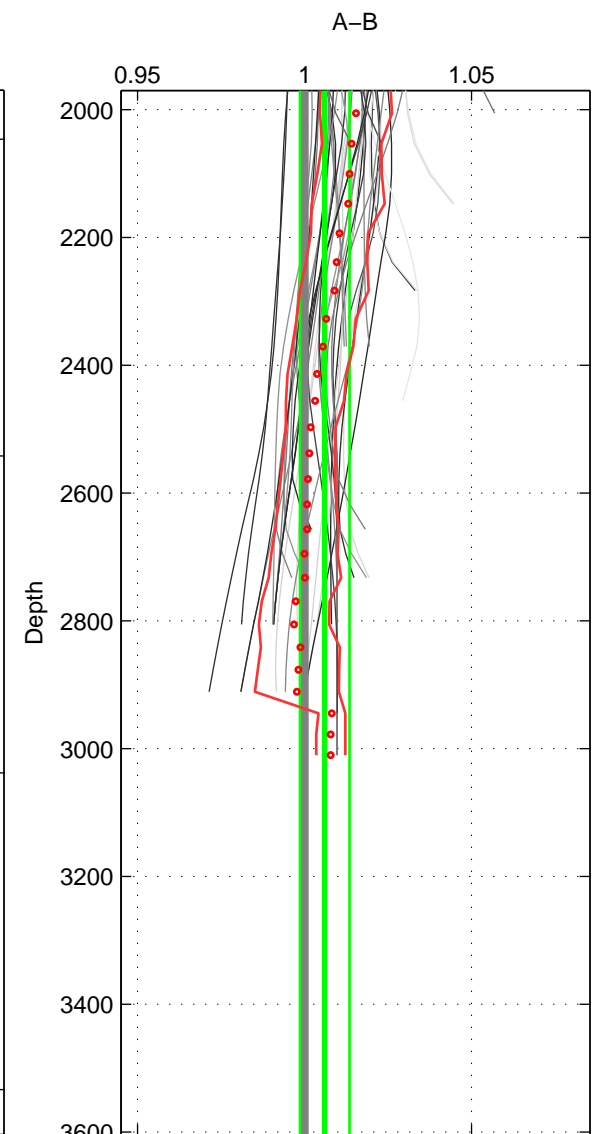

Cruise A (red). Date: Jul 2003 Cruisename: 50-320620030705

Cruise B (blue). Date: May 2002 Cruisename: 51-32H120020505

*** "Favourite" values are means of spaces 1 2.

	Offset	O.StDev	Ratio	R.Stdev	Rating
SIGMA:	0.008	0.010	1.008	0.010	4
THETA:	0.005	0.013	1.005	0.013	4
DEPTH:	0.006	0.008	1.006	0.007	3
FAV.:	0.007	0.012	1.007	0.011	4

Profiles of A: 22
 Profiles of B: 3
 Diff profs: 43
 WMoffset (A-B): 0.0082736
 WMoffset stdev: 0.010045
 WMratio (A/B): 1.0081
 WMratio stdev: 0.0098904

Quality (1-5): 4

Profiles of A: 22
 Profiles of B: 3
 Diff profs: 43
 WMoffset (A-B): 0.0052095
 WMoffset stdev: 0.013253
 WMratio (A/B): 1.0051
 WMratio stdev: 0.012892

Quality (1-5): 4

Profiles of A: 22
 Profiles of B: 3
 Diff profs: 43
 WMoffset (A-B): 0.0061866
 WMoffset stdev: 0.0075798
 WMratio (A/B): 1.006
 WMratio stdev: 0.0074176

Quality (1-5): 3