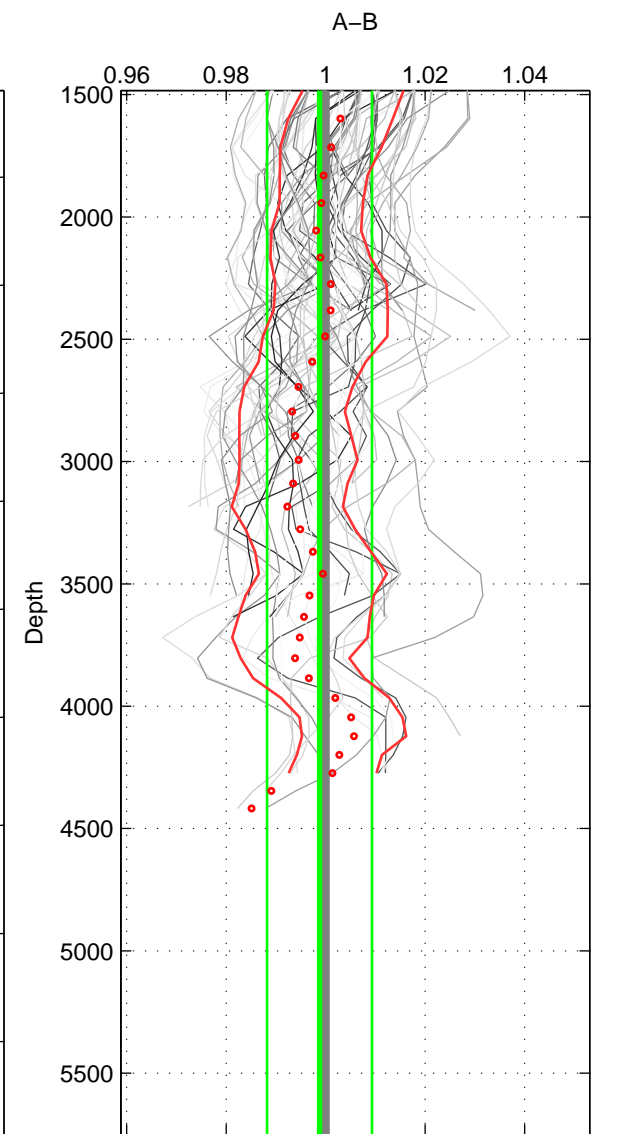

Cruise A (red). Date: Mar 1989 Cruisename: 507-32MW19890206

Cruise B (blue). Date: Jul 1994 Cruisename: 624-49RY19940707

*** "Favourite" values are means of spaces 1 2 3.

	Offset	O.StDev	Ratio	R.Stdev	Rating
SIGMA:	-0.005	0.026	0.998	0.009	5
THETA:	-0.005	0.026	0.998	0.009	5
DEPTH:	-0.003	0.028	0.999	0.011	5
FAV. :	-0.004	0.026	0.998	0.010	5

Profiles of A: 10
 Profiles of B: 10
 Diff profs : 76
 WMoffset (A-B): -0.0053953
 WMoffset stdev: 0.025609
 WMratio (A/B): 0.99807
 WMratio stdev: 0.0094821

Quality (1-5): 5

Profiles of A: 10
 Profiles of B: 10
 Diff profs : 76
 WMoffset (A-B): -0.0045582
 WMoffset stdev: 0.025534
 WMratio (A/B): 0.99836
 WMratio stdev: 0.0094768

Quality (1-5): 5

Profiles of A: 10
 Profiles of B: 10
 Diff profs : 76
 WMoffset (A-B): -0.0033106
 WMoffset stdev: 0.027515
 WMratio (A/B): 0.99878
 WMratio stdev: 0.010545

Quality (1-5): 5