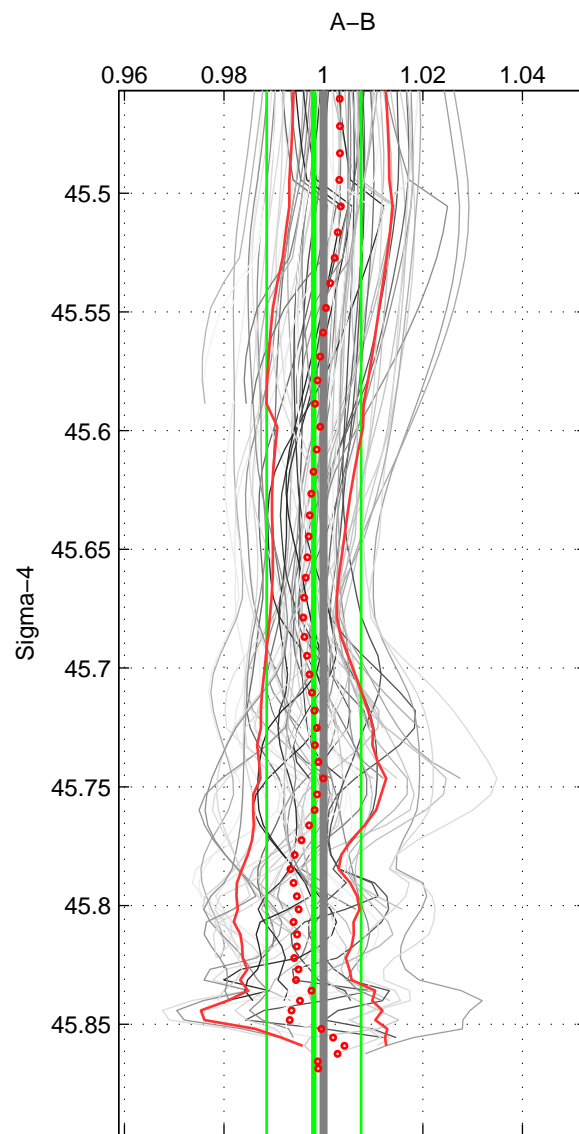

Cruise A (red). Date: Mar 1989 Cruisename: 507-32MW19890206

Cruise B (blue). Date: Jul 1994 Cruisename: 624-49RY19940707

*** "Favourite" values are means of spaces 1 2 3.

	Offset	O.StDev	Ratio	R.Stdev	Rating
SIGMA:	-0.005	0.026	0.998	0.009	5
THETA:	-0.005	0.026	0.998	0.009	5
DEPTH:	-0.003	0.028	0.999	0.011	5
FAV. :	-0.004	0.026	0.998	0.010	5

Profiles of A: 10
 Profiles of B: 10
 Diff profs : 76
 WMoffset (A-B): -0.0053953
 WMoffset stdev: 0.025609
 WMratio (A/B): 0.99807
 WMratio stdev: 0.0094821

Quality (1-5): 5

Profiles of A: 10
 Profiles of B: 10
 Diff profs : 76
 WMoffset (A-B): -0.0045582
 WMoffset stdev: 0.025534
 WMratio (A/B): 0.99836
 WMratio stdev: 0.0094768

Quality (1-5): 5

Profiles of A: 10
 Profiles of B: 10
 Diff profs : 76
 WMoffset (A-B): -0.0033106
 WMoffset stdev: 0.027515
 WMratio (A/B): 0.99878
 WMratio stdev: 0.010545

Quality (1-5): 5