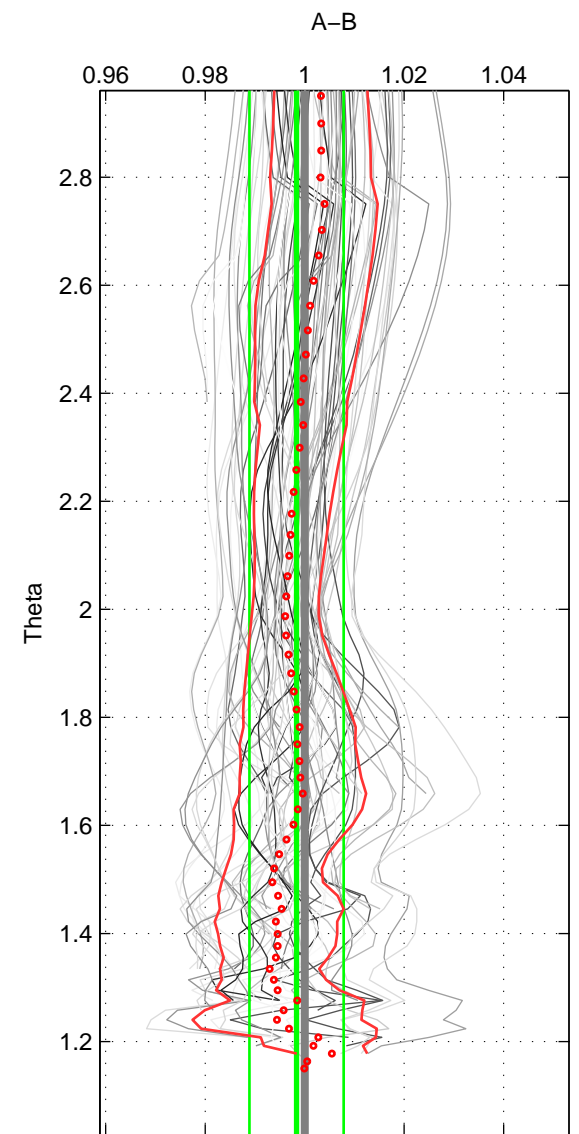

Cruise A (red). Date: Mar 1989 Cruisename: 507-32MW19890206

Cruise B (blue). Date: Jul 1994 Cruisename: 624-49RY19940707

*** "Favourite" values are means of spaces 1 2 3.

	Offset	O.StDev	Ratio	R.Stdev	Rating
SIGMA:	-0.005	0.026	0.998	0.009	5
THETA:	-0.005	0.026	0.998	0.009	5
DEPTH:	-0.003	0.028	0.999	0.011	5
FAV. :	-0.004	0.026	0.998	0.010	5

Profiles of A: 10
 Profiles of B: 10
 Diff profs : 76
 WMoffset (A-B): -0.0053953
 WMoffset stdev: 0.025609
 WMratio (A/B): 0.99807
 WMratio stdev: 0.0094821

Quality (1-5): 5

Profiles of A: 10
 Profiles of B: 10
 Diff profs : 76
 WMoffset (A-B): -0.0045582
 WMoffset stdev: 0.025534
 WMratio (A/B): 0.99836
 WMratio stdev: 0.0094768

Quality (1-5): 5

Profiles of A: 10
 Profiles of B: 10
 Diff profs : 76
 WMoffset (A-B): -0.0033106
 WMoffset stdev: 0.027515
 WMratio (A/B): 0.99878
 WMratio stdev: 0.010545

Quality (1-5): 5