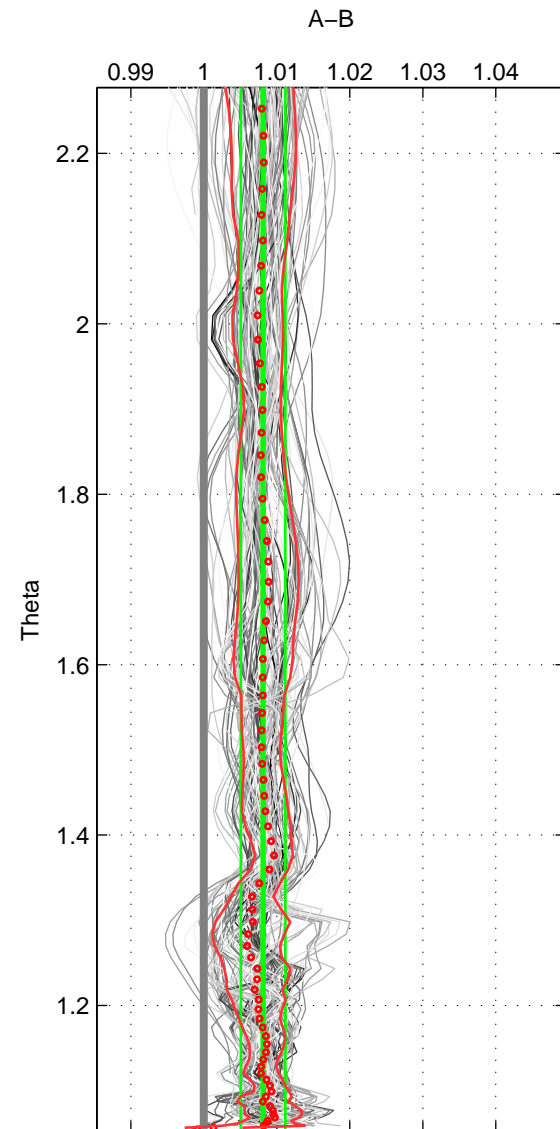

Cruise A (red). Date: Jun 2005 Cruisename: 605-49NZ20050525

Cruise B (blue). Date: Aug 2012 Cruisename: 627-49RY20120726

*** "Favourite" values are means of spaces 1 2 3.

	Offset	O.StDev	Ratio	R.Stdev	Rating
SIGMA:	0.025	0.008	1.009	0.003	5
THETA:	0.022	0.008	1.008	0.003	5
DEPTH:	0.021	0.013	1.008	0.005	5
FAV.:	0.023	0.010	1.009	0.004	5

Profiles of A: 15
 Profiles of B: 10
 Diff profs : 100
 WMoffset (A-B): 0.025201
 WMoffset stdev: 0.0075767
 WMratio (A/B): 1.0092
 WMratio stdev: 0.0027958

Quality (1-5): 5

Profiles of A: 15
 Profiles of B: 10
 Diff profs : 100
 WMoffset (A-B): 0.021683
 WMoffset stdev: 0.0080614
 WMratio (A/B): 1.0081
 WMratio stdev: 0.003044

Quality (1-5): 5

Profiles of A: 15
 Profiles of B: 10
 Diff profs : 100
 WMoffset (A-B): 0.020712
 WMoffset stdev: 0.012974
 WMratio (A/B): 1.0083
 WMratio stdev: 0.0052142

Quality (1-5): 5