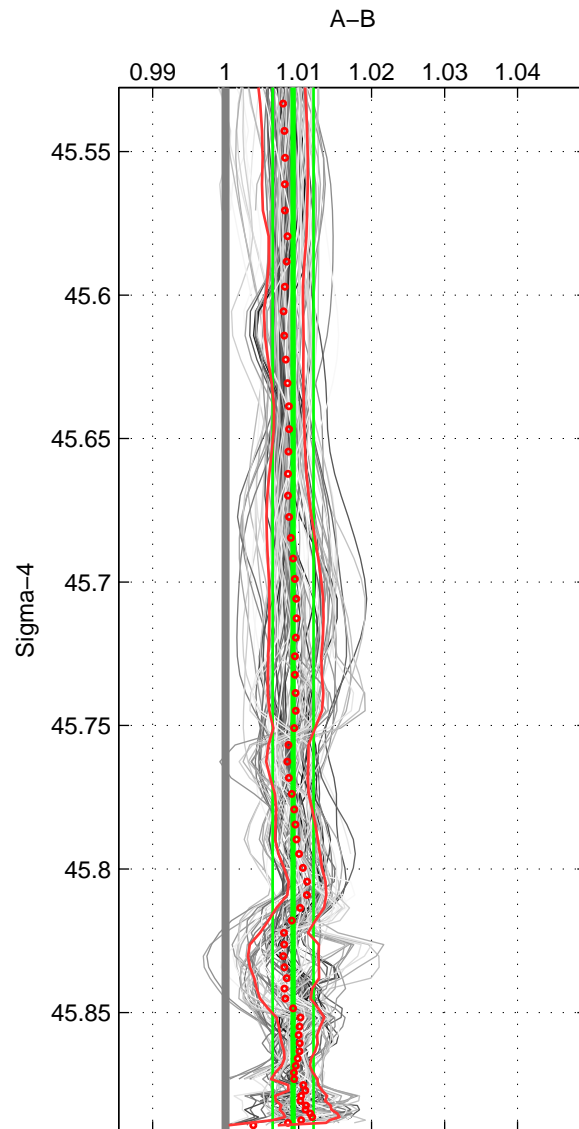

Cruise A (red). Date: Jun 2005 Cruisename: 605-49NZ20050525

Cruise B (blue). Date: Aug 2012 Cruisename: 627-49RY20120726

*** "Favourite" values are means of spaces 1 2 3.

	Offset	O.StDev	Ratio	R.Stdev	Rating
SIGMA:	0.025	0.008	1.009	0.003	5
THETA:	0.022	0.008	1.008	0.003	5
DEPTH:	0.021	0.013	1.008	0.005	5
FAV.:	0.023	0.010	1.009	0.004	5

Profiles of A: 15
 Profiles of B: 10
 Diff profs : 100
 WMoffset (A-B): 0.025201
 WMoffset stdev: 0.0075767
 WMratio (A/B): 1.0092
 WMratio stdev: 0.0027958

Quality (1-5): 5

Profiles of A: 15
 Profiles of B: 10
 Diff profs : 100
 WMoffset (A-B): 0.021683
 WMoffset stdev: 0.0080614
 WMratio (A/B): 1.0081
 WMratio stdev: 0.003044

Quality (1-5): 5

Profiles of A: 15
 Profiles of B: 10
 Diff profs : 100
 WMoffset (A-B): 0.020712
 WMoffset stdev: 0.012974
 WMratio (A/B): 1.0083
 WMratio stdev: 0.0052142

Quality (1-5): 5