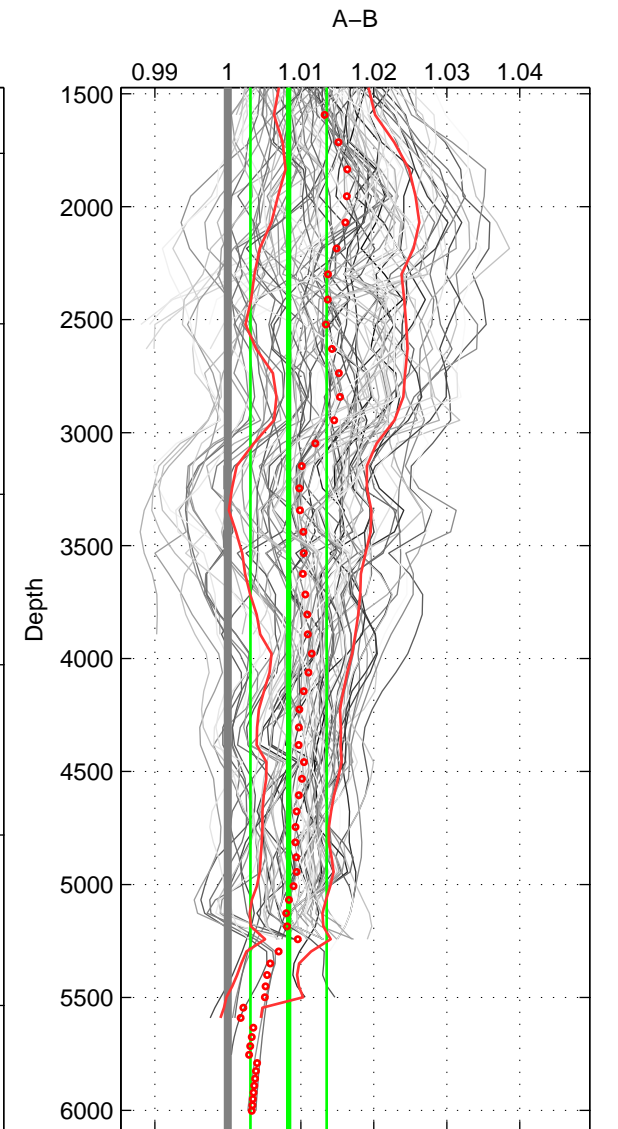

Cruise A (red). Date: Jun 2005 Cruisename: 605-49NZ20050525

Cruise B (blue). Date: Aug 2012 Cruisename: 627-49RY20120726

*** "Favourite" values are means of spaces 1 2 3.

	Offset	O.StDev	Ratio	R.Stdev	Rating
SIGMA:	0.025	0.008	1.009	0.003	5
THETA:	0.022	0.008	1.008	0.003	5
DEPTH:	0.021	0.013	1.008	0.005	5
FAV.:	0.023	0.010	1.009	0.004	5

Profiles of A: 15
 Profiles of B: 10
 Diff profs : 100
 WMoffset (A-B): 0.025201
 WMoffset stdev: 0.0075767
 WMratio (A/B): 1.0092
 WMratio stdev: 0.0027958

Quality (1-5): 5

Profiles of A: 15
 Profiles of B: 10
 Diff profs : 100
 WMoffset (A-B): 0.021683
 WMoffset stdev: 0.0080614
 WMratio (A/B): 1.0081
 WMratio stdev: 0.003044

Quality (1-5): 5

Profiles of A: 15
 Profiles of B: 10
 Diff profs : 100
 WMoffset (A-B): 0.020712
 WMoffset stdev: 0.012974
 WMratio (A/B): 1.0083
 WMratio stdev: 0.0052142

Quality (1-5): 5