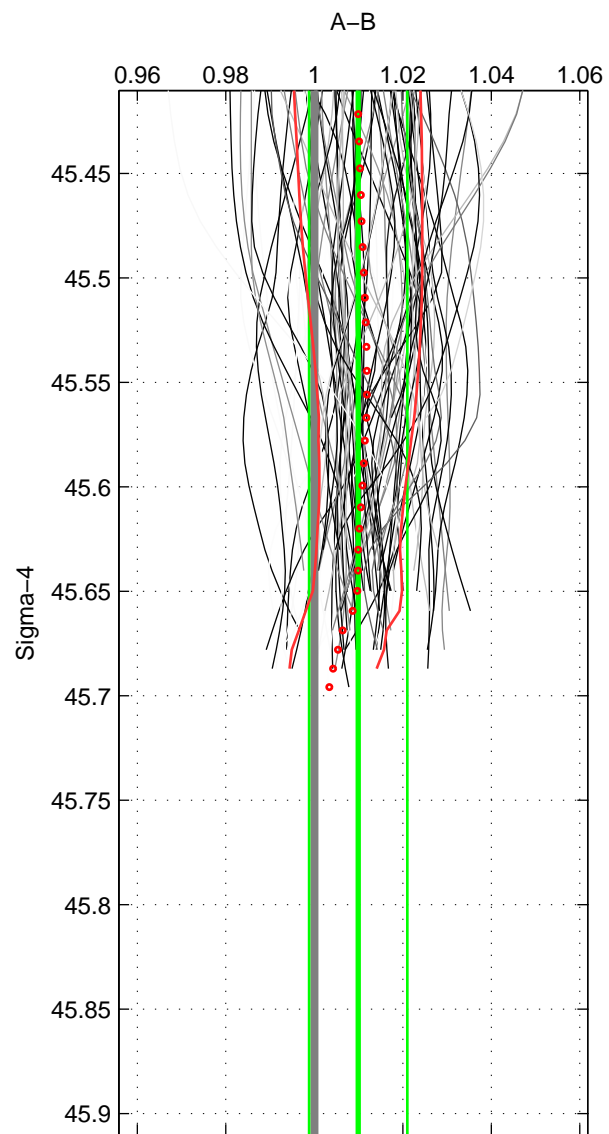

Cruise A (red). Date: Jul 2005 Cruisename: 669-49UF20050615

Cruise B (blue). Date: Feb 2008 Cruisename: 676-49UF20080117

\*\*\* "Favourite" values are means of spaces 1 2.

	Offset	O.StDev	Ratio	R.Stdev	Rating
SIGMA:	0.028	0.032	1.010	0.011	5
THETA:	0.029	0.036	1.010	0.012	5
DEPTH:	0.026	0.004	1.009	0.001	3
FAV.:	0.028	0.034	1.010	0.012	5

Profiles of A: 42  
 Profiles of B: 51  
 Diff profs : 93  
 WMoffset (A-B): 0.028049  
 WMoffset stdev: 0.03175  
 WMratio (A/B): 1.0099  
 WMratio stdev: 0.011089

Quality (1-5): 5

Profiles of A: 42  
 Profiles of B: 51  
 Diff profs : 93  
 WMoffset (A-B): 0.028564  
 WMoffset stdev: 0.035958  
 WMratio (A/B): 1.01  
 WMratio stdev: 0.012389

Quality (1-5): 5

Profiles of A: 42  
 Profiles of B: 51  
 Diff profs : 93  
 WMoffset (A-B): 0.025927  
 WMoffset stdev: 0.0039895  
 WMratio (A/B): 1.0091  
 WMratio stdev: 0.0012484

Quality (1-5): 3

Please note that statistics are bad.