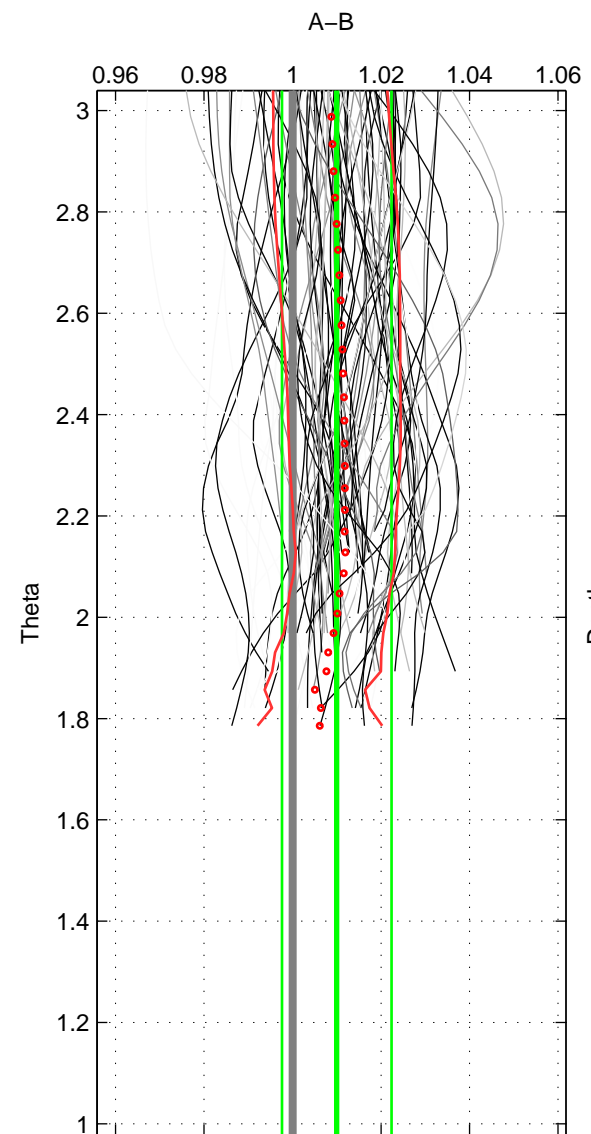

Cruise A (red). Date: Jul 2005 Cruisename: 669-49UF20050615

Cruise B (blue). Date: Feb 2008 Cruisename: 676-49UF20080117

\*\*\* "Favourite" values are means of spaces 1 2.

	Offset	O.StDev	Ratio	R.Stdev	Rating
SIGMA:	0.028	0.032	1.010	0.011	5
THETA:	0.029	0.036	1.010	0.012	5
DEPTH:	0.026	0.004	1.009	0.001	3
FAV.:	0.028	0.034	1.010	0.012	5

Profiles of A: 42  
 Profiles of B: 51  
 Diff profs : 93  
 WMoffset (A-B): 0.028049  
 WMoffset stdev: 0.03175  
 WMratio (A/B): 1.0099  
 WMratio stdev: 0.011089

Quality (1-5): 5

Profiles of A: 42  
 Profiles of B: 51  
 Diff profs : 93  
 WMoffset (A-B): 0.028564  
 WMoffset stdev: 0.035958  
 WMratio (A/B): 1.01  
 WMratio stdev: 0.012389

Quality (1-5): 5

Profiles of A: 42  
 Profiles of B: 51  
 Diff profs : 93  
 WMoffset (A-B): 0.025927  
 WMoffset stdev: 0.0039895  
 WMratio (A/B): 1.0091  
 WMratio stdev: 0.0012484

Quality (1-5): 3

Please note that statistics are bad.