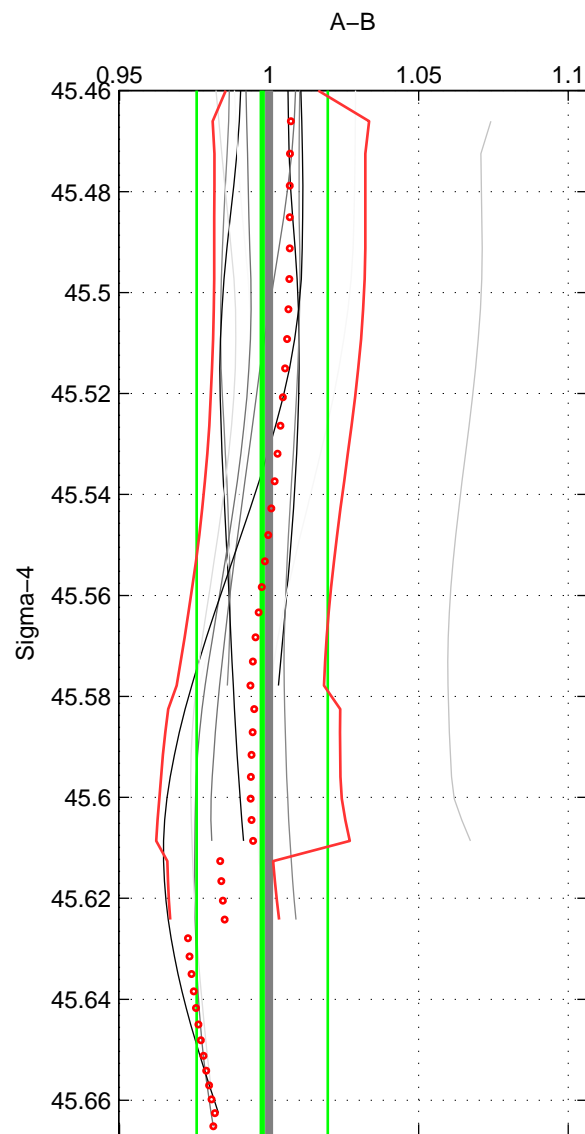

Cruise A (red). Date: Feb 2002 Cruisename: 657-49UF20020117
 Cruise B (blue). Date: May 1999 Cruisename: 687-49UP19990419

*** "Favourite" values are means of spaces 1 2 3.

	Offset	O.StDev	Ratio	R.Stdev	Rating
SIGMA:	-0.007	0.064	0.998	0.022	2
THETA:	-0.015	0.061	0.995	0.021	2
DEPTH:	0.003	0.069	1.001	0.024	2
FAV. :	-0.006	0.064	0.998	0.022	2

Profiles of A: 3
 Profiles of B: 5
 Diff profs : 11
 WMoffset (A-B): -0.0071504
 WMoffset stdev: 0.063502
 WMratio (A/B): 0.99773
 WMratio stdev: 0.021919

Quality (1-5): 2

Profiles of A: 3
 Profiles of B: 5
 Diff profs : 11
 WMoffset (A-B): -0.01505
 WMoffset stdev: 0.06068
 WMratio (A/B): 0.99484
 WMratio stdev: 0.020896

Quality (1-5): 2

Profiles of A: 3
 Profiles of B: 5
 Diff profs : 11
 WMoffset (A-B): 0.0029546
 WMoffset stdev: 0.068641
 WMratio (A/B): 1.0012
 WMratio stdev: 0.023836

Quality (1-5): 2