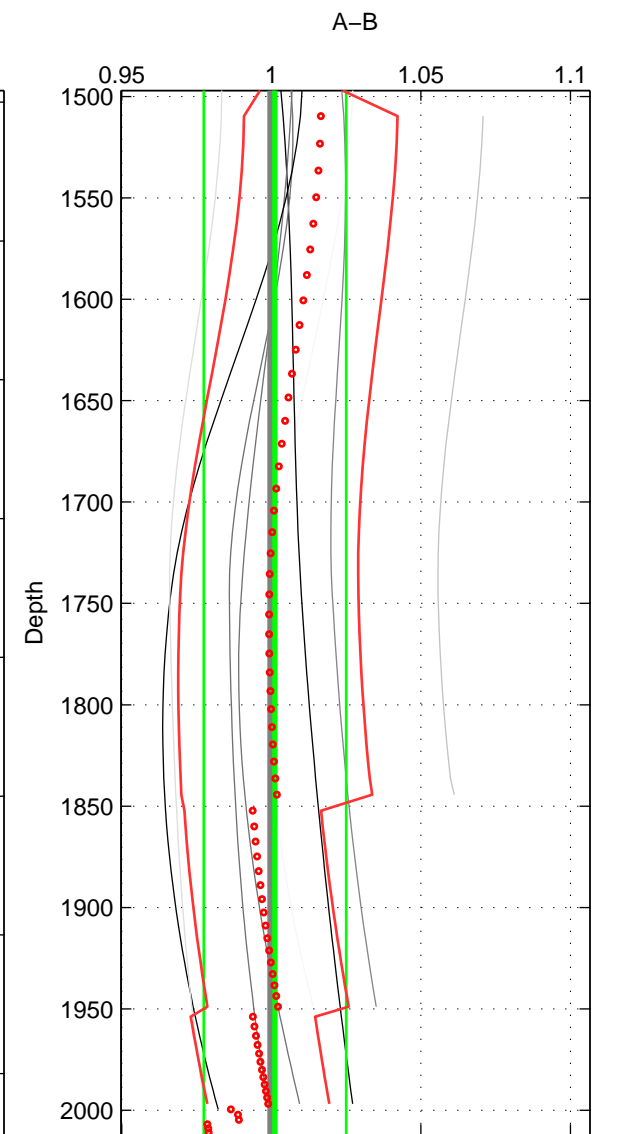

Cruise A (red). Date: Feb 2002 Cruisename: 657-49UF20020117
 Cruise B (blue). Date: May 1999 Cruisename: 687-49UP19990419

*** "Favourite" values are means of spaces 1 2 3.

	Offset	O.StDev	Ratio	R.Stdev	Rating
SIGMA:	-0.007	0.064	0.998	0.022	2
THETA:	-0.015	0.061	0.995	0.021	2
DEPTH:	0.003	0.069	1.001	0.024	2
FAV. :	-0.006	0.064	0.998	0.022	2

Profiles of A: 3
 Profiles of B: 5
 Diff profs : 11
 WMoffset (A-B): -0.0071504
 WMoffset stdev: 0.063502
 WMratio (A/B): 0.99773
 WMratio stdev: 0.021919

Quality (1-5): 2

Profiles of A: 3
 Profiles of B: 5
 Diff profs : 11
 WMoffset (A-B): -0.01505
 WMoffset stdev: 0.06068
 WMratio (A/B): 0.99484
 WMratio stdev: 0.020896

Quality (1-5): 2

Profiles of A: 3
 Profiles of B: 5
 Diff profs : 11
 WMoffset (A-B): 0.0029546
 WMoffset stdev: 0.068641
 WMratio (A/B): 1.0012
 WMratio stdev: 0.023836

Quality (1-5): 2