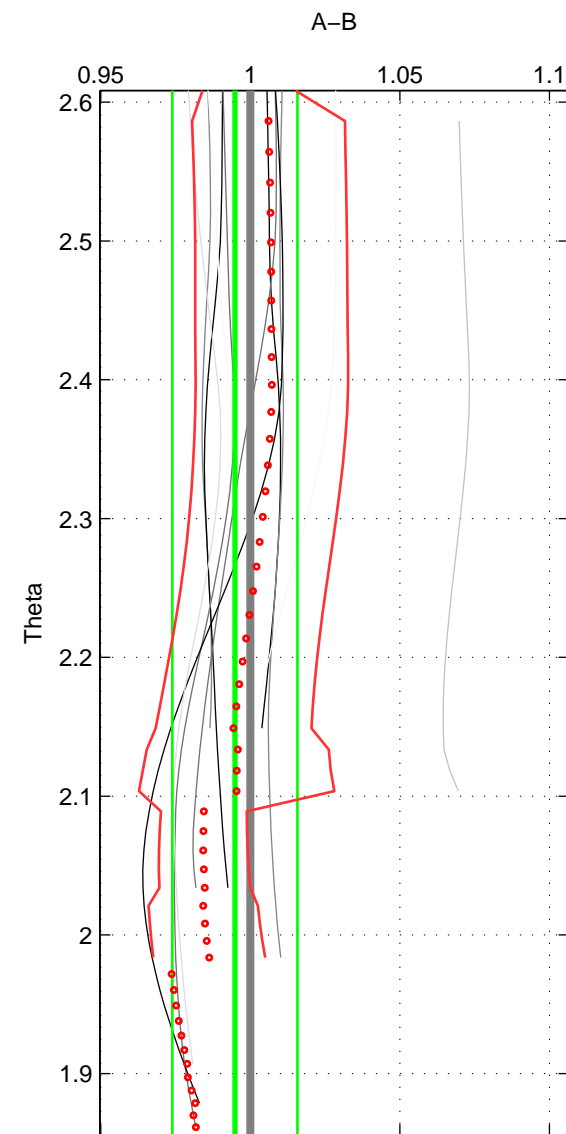

Cruise A (red). Date: Feb 2002 Cruisename: 657-49UF20020117
 Cruise B (blue). Date: May 1999 Cruisename: 687-49UP19990419

*** "Favourite" values are means of spaces 1 2 3.

	Offset	O.StDev	Ratio	R.Stdev	Rating
SIGMA:	-0.007	0.064	0.998	0.022	2
THETA:	-0.015	0.061	0.995	0.021	2
DEPTH:	0.003	0.069	1.001	0.024	2
FAV. :	-0.006	0.064	0.998	0.022	2

Profiles of A: 3
 Profiles of B: 5
 Diff profs : 11
 WMoffset (A-B): -0.0071504
 WMoffset stdev: 0.063502
 WMratio (A/B): 0.99773
 WMratio stdev: 0.021919

Quality (1-5): 2

Profiles of A: 3
 Profiles of B: 5
 Diff profs : 11
 WMoffset (A-B): -0.01505
 WMoffset stdev: 0.06068
 WMratio (A/B): 0.99484
 WMratio stdev: 0.020896

Quality (1-5): 2

Profiles of A: 3
 Profiles of B: 5
 Diff profs : 11
 WMoffset (A-B): 0.0029546
 WMoffset stdev: 0.068641
 WMratio (A/B): 1.0012
 WMratio stdev: 0.023836

Quality (1-5): 2