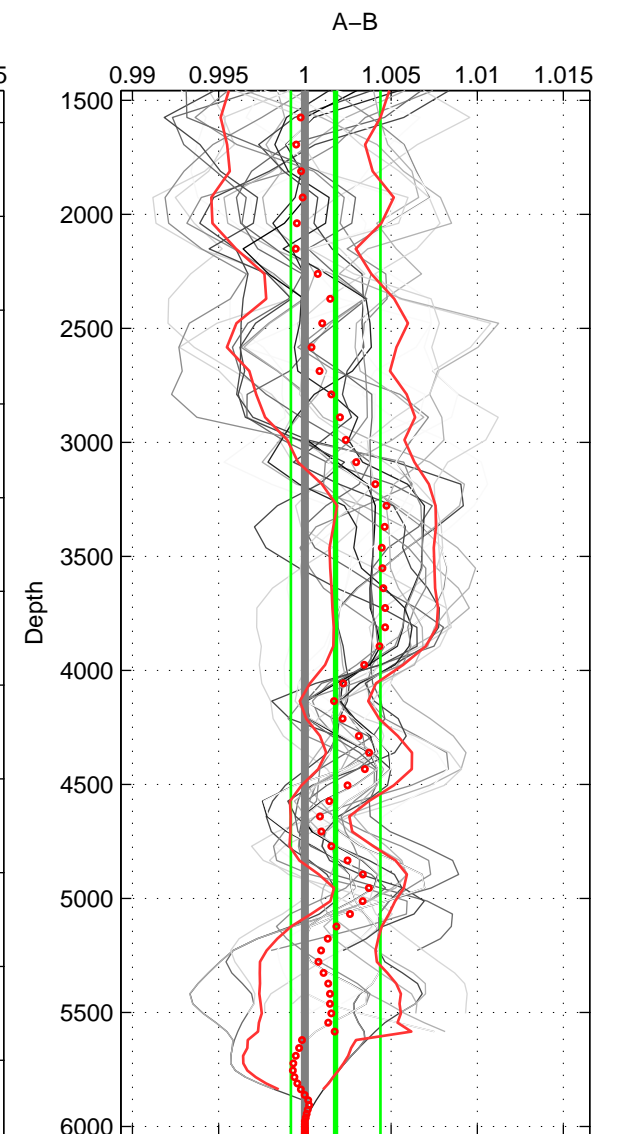

Cruise A (red). Date: Oct 2007 Cruisename: 613-49NZ20071008

Cruise B (blue). Date: Dec 2007 Cruisename: 614-49NZ20071122

\*\*\* "Favourite" values are means of spaces 1 2 3.

	Offset	O.StDev	Ratio	R.Stdev	Rating
SIGMA:	0.002	0.008	1.001	0.003	5
THETA:	0.002	0.007	1.001	0.003	5
DEPTH:	0.004	0.006	1.002	0.003	5
FAV.:	0.003	0.007	1.001	0.003	5

Profiles of A: 5  
 Profiles of B: 8  
 Diff profs : 27  
 WMoffset (A-B): 0.0016336  
 WMoffset stdev: 0.0075385  
 WMratio (A/B): 1.0006  
 WMratio stdev: 0.0029238

Quality (1-5): 5

Profiles of A: 5  
 Profiles of B: 8  
 Diff profs : 27  
 WMoffset (A-B): 0.0020658  
 WMoffset stdev: 0.0072707  
 WMratio (A/B): 1.0008  
 WMratio stdev: 0.0028146

Quality (1-5): 5

Profiles of A: 5  
 Profiles of B: 8  
 Diff profs : 27  
 WMoffset (A-B): 0.0042617  
 WMoffset stdev: 0.0061933  
 WMratio (A/B): 1.0018  
 WMratio stdev: 0.0025997

Quality (1-5): 5