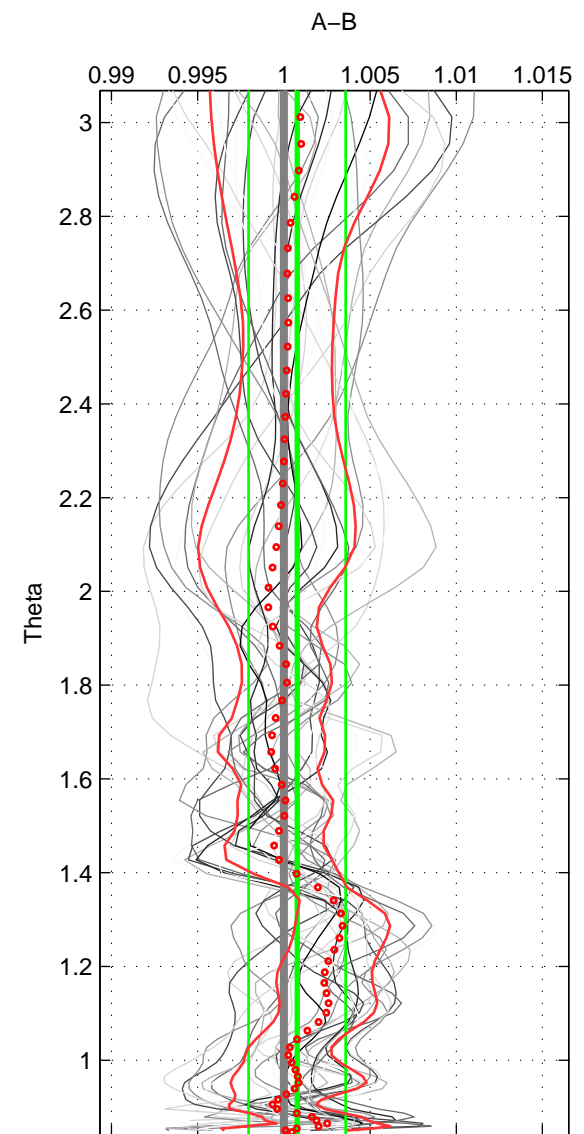

Cruise A (red). Date: Oct 2007 Cruisename: 613-49NZ20071008

Cruise B (blue). Date: Dec 2007 Cruisename: 614-49NZ20071122

\*\*\* "Favourite" values are means of spaces 1 2 3.

	Offset	O.StDev	Ratio	R.Stdev	Rating
SIGMA:	0.002	0.008	1.001	0.003	5
THETA:	0.002	0.007	1.001	0.003	5
DEPTH:	0.004	0.006	1.002	0.003	5
FAV.:	0.003	0.007	1.001	0.003	5

Profiles of A: 5  
 Profiles of B: 8  
 Diff profs : 27  
 WMoffset (A-B): 0.0016336  
 WMoffset stdev: 0.0075385  
 WMratio (A/B): 1.0006  
 WMratio stdev: 0.0029238

Quality (1-5): 5

Profiles of A: 5  
 Profiles of B: 8  
 Diff profs : 27  
 WMoffset (A-B): 0.0020658  
 WMoffset stdev: 0.0072707  
 WMratio (A/B): 1.0008  
 WMratio stdev: 0.0028146

Quality (1-5): 5

Profiles of A: 5  
 Profiles of B: 8  
 Diff profs : 27  
 WMoffset (A-B): 0.0042617  
 WMoffset stdev: 0.0061933  
 WMratio (A/B): 1.0018  
 WMratio stdev: 0.0025997

Quality (1-5): 5