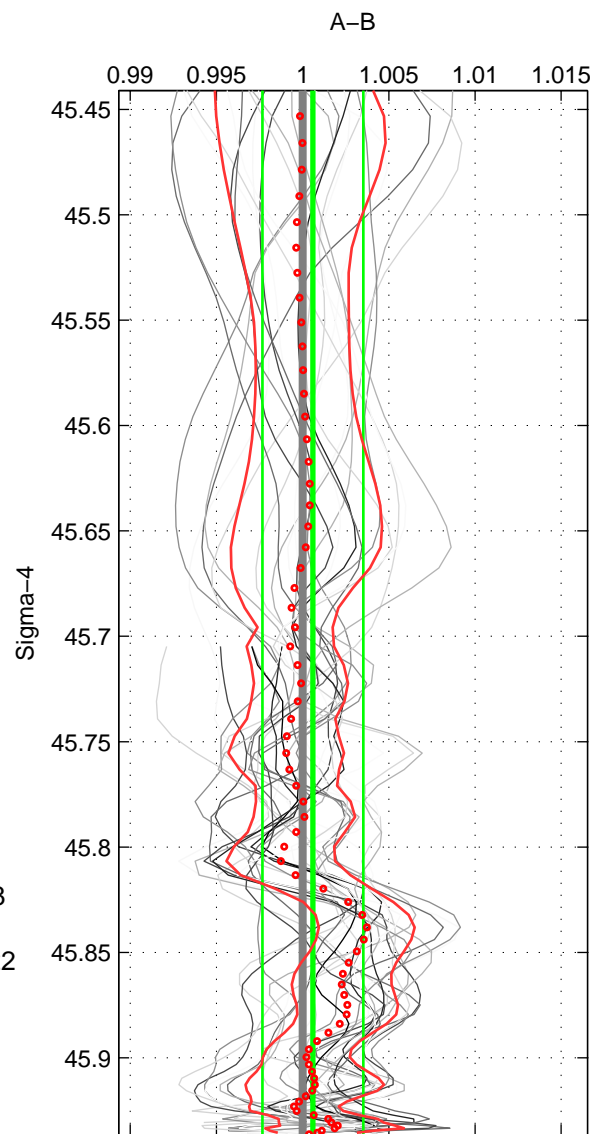

Cruise A (red). Date: Oct 2007 Cruisename: 613-49NZ20071008

Cruise B (blue). Date: Dec 2007 Cruisename: 614-49NZ20071122

\*\*\* "Favourite" values are means of spaces 1 2 3.

	Offset	O.StDev	Ratio	R.Stdev	Rating
SIGMA:	0.002	0.008	1.001	0.003	5
THETA:	0.002	0.007	1.001	0.003	5
DEPTH:	0.004	0.006	1.002	0.003	5
FAV.:	0.003	0.007	1.001	0.003	5

Profiles of A: 5  
 Profiles of B: 8  
 Diff profs : 27  
 WMoffset (A-B): 0.0016336  
 WMoffset stdev: 0.0075385  
 WMratio (A/B): 1.0006  
 WMratio stdev: 0.0029238

Quality (1-5): 5

Profiles of A: 5  
 Profiles of B: 8  
 Diff profs : 27  
 WMoffset (A-B): 0.0020658  
 WMoffset stdev: 0.0072707  
 WMratio (A/B): 1.0008  
 WMratio stdev: 0.0028146

Quality (1-5): 5

Profiles of A: 5  
 Profiles of B: 8  
 Diff profs : 27  
 WMoffset (A-B): 0.0042617  
 WMoffset stdev: 0.0061933  
 WMratio (A/B): 1.0018  
 WMratio stdev: 0.0025997

Quality (1-5): 5