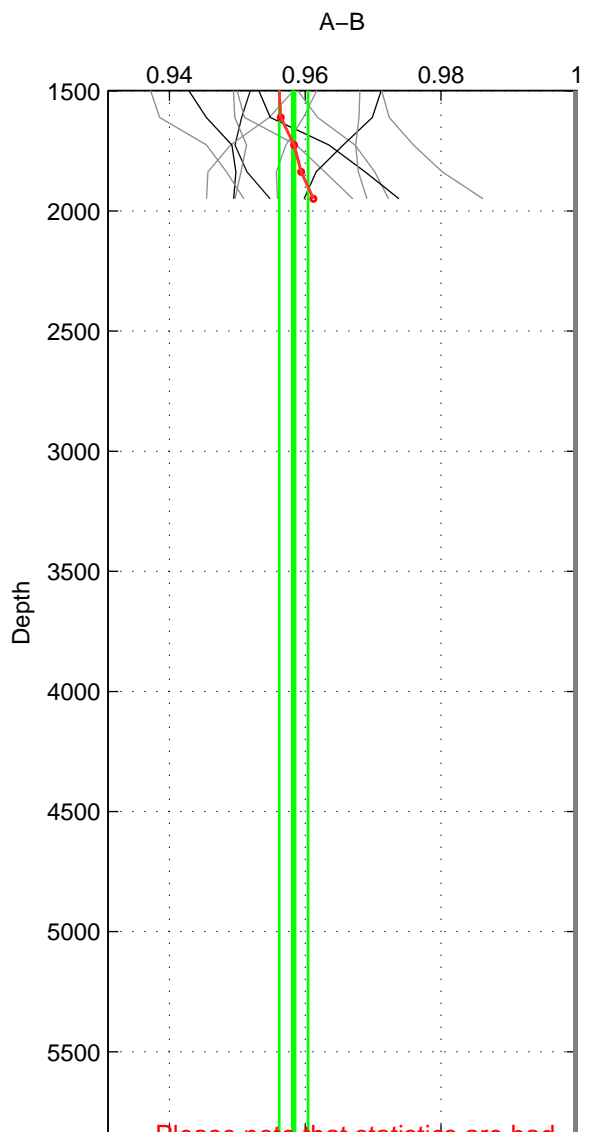

Cruise A (red). Date: May 1999 Cruisename: 687-49UP19990419

Cruise B (blue). Date: Jun 2007 Cruisename: 715-49UP20070606

*** "Favourite" values are means of spaces 1 2.

	Offset	O.StDev	Ratio	R.Stdev	Rating
SIGMA:	-0.124	0.031	0.960	0.010	4
THETA:	-0.122	0.026	0.960	0.008	4
DEPTH:	-0.129	0.009	0.958	0.002	3
FAV.:	-0.123	0.028	0.960	0.009	4

Profiles of A: 7
 Profiles of B: 5
 Diff profs : 12
 WMoffset (A-B): -0.12384
 WMoffset stdev: 0.030838
 WMratio (A/B): 0.96012
 WMratio stdev: 0.009704

Quality (1-5): 4

Profiles of A: 7
 Profiles of B: 5
 Diff profs : 12
 WMoffset (A-B): -0.12194
 WMoffset stdev: 0.02559
 WMratio (A/B): 0.96029
 WMratio stdev: 0.0082378

Quality (1-5): 4

Profiles of A: 7
 Profiles of B: 5
 Diff profs : 12
 WMoffset (A-B): -0.12925
 WMoffset stdev: 0.0088958
 WMratio (A/B): 0.9583
 WMratio stdev: 0.0021212

Quality (1-5): 3

Please note that statistics are bad.