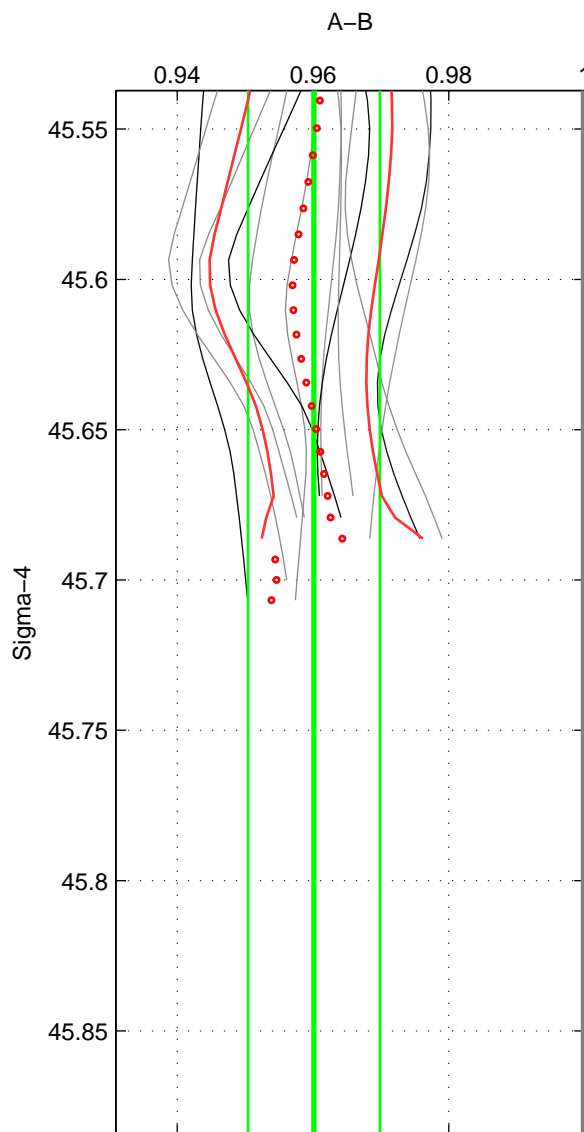

Cruise A (red). Date: May 1999 Cruisename: 687-49UP19990419

Cruise B (blue). Date: Jun 2007 Cruisename: 715-49UP20070606

*** "Favourite" values are means of spaces 1 2.

	Offset	O.StDev	Ratio	R.Stdev	Rating
SIGMA:	-0.124	0.031	0.960	0.010	4
THETA:	-0.122	0.026	0.960	0.008	4
DEPTH:	-0.129	0.009	0.958	0.002	3
FAV.:	-0.123	0.028	0.960	0.009	4

Profiles of A: 7
 Profiles of B: 5
 Diff profs : 12
 WMoffset (A-B): -0.12384
 WMoffset stdev: 0.030838
 WMratio (A/B): 0.96012
 WMratio stdev: 0.009704

Quality (1-5): 4

Profiles of A: 7
 Profiles of B: 5
 Diff profs : 12
 WMoffset (A-B): -0.12194
 WMoffset stdev: 0.02559
 WMratio (A/B): 0.96029
 WMratio stdev: 0.0082378

Quality (1-5): 4

Profiles of A: 7
 Profiles of B: 5
 Diff profs : 12
 WMoffset (A-B): -0.12925
 WMoffset stdev: 0.0088958
 WMratio (A/B): 0.9583
 WMratio stdev: 0.0021212

Quality (1-5): 3

Please note that statistics are bad.