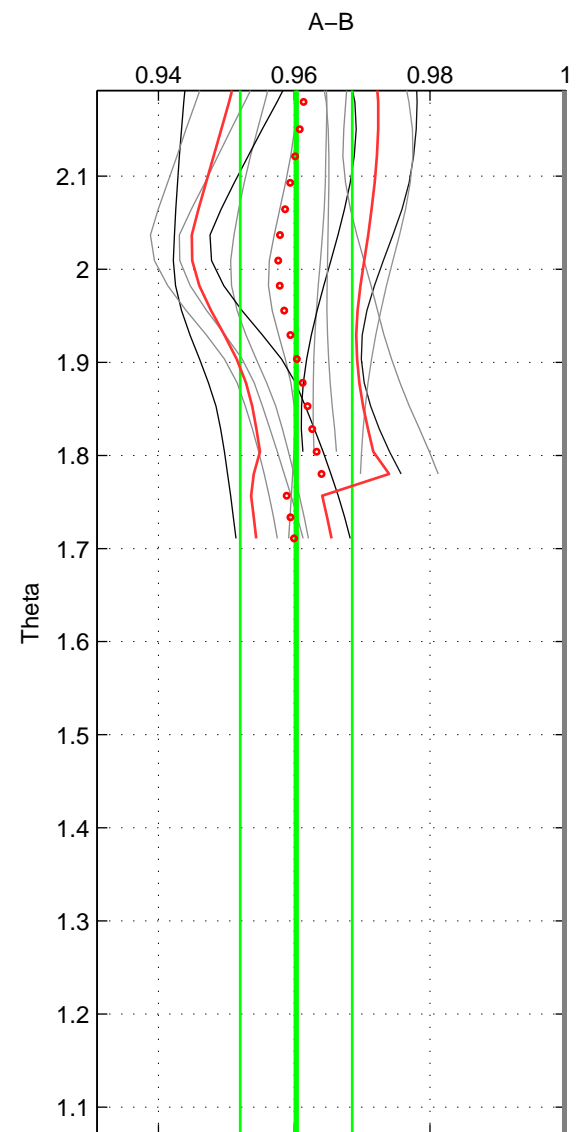

Cruise A (red). Date: May 1999 Cruisename: 687-49UP19990419

Cruise B (blue). Date: Jun 2007 Cruisename: 715-49UP20070606

*** "Favourite" values are means of spaces 1 2.

	Offset	O.StDev	Ratio	R.Stdev	Rating
SIGMA:	-0.124	0.031	0.960	0.010	4
THETA:	-0.122	0.026	0.960	0.008	4
DEPTH:	-0.129	0.009	0.958	0.002	3
FAV.:	-0.123	0.028	0.960	0.009	4

Profiles of A: 7
 Profiles of B: 5
 Diff profs : 12
 WMoffset (A-B): -0.12384
 WMoffset stdev: 0.030838
 WMratio (A/B): 0.96012
 WMratio stdev: 0.009704

Quality (1-5): 4

Profiles of A: 7
 Profiles of B: 5
 Diff profs : 12
 WMoffset (A-B): -0.12194
 WMoffset stdev: 0.02559
 WMratio (A/B): 0.96029
 WMratio stdev: 0.0082378

Quality (1-5): 4

Profiles of A: 7
 Profiles of B: 5
 Diff profs : 12
 WMoffset (A-B): -0.12925
 WMoffset stdev: 0.0088958
 WMratio (A/B): 0.9583
 WMratio stdev: 0.0021212

Quality (1-5): 3

Please note that statistics are bad.