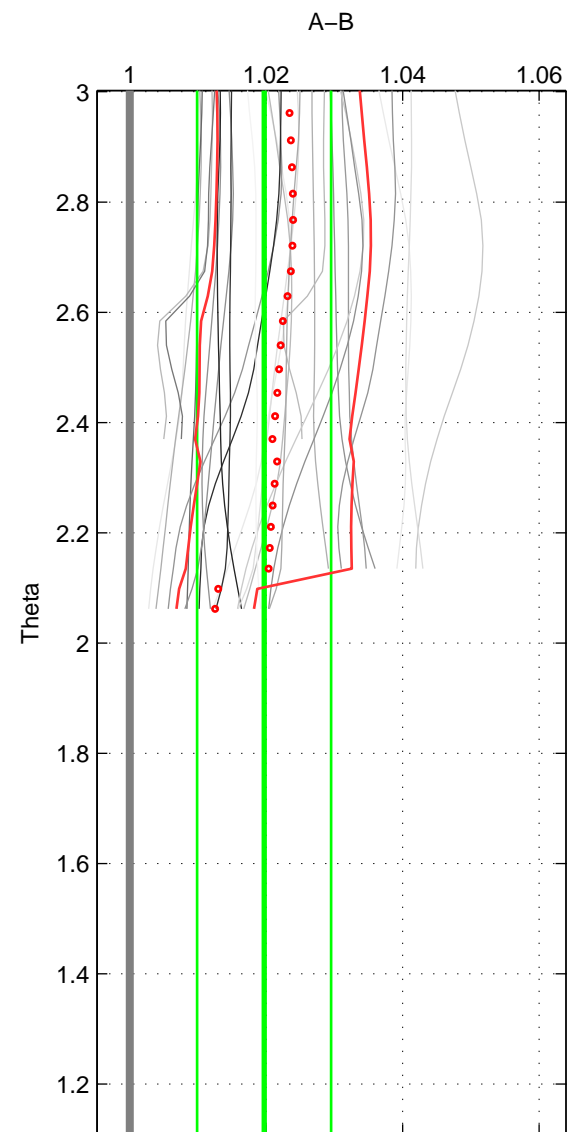

Cruise A (red). Date: Mar 1989 Cruisename: 507-32MW19890206

Cruise B (blue). Date: Apr 2005 Cruisename: 668-49UF20050419

\*\*\* "Favourite" values are means of spaces 1 2.

	Offset	O.StDev	Ratio	R.Stdev	Rating
SIGMA:	0.053	0.026	1.020	0.010	4
THETA:	0.053	0.026	1.020	0.010	4
DEPTH:	0.057	0.004	1.021	0.001	3
FAV.:	0.053	0.026	1.020	0.010	4

Profiles of A: 10  
 Profiles of B: 3  
 Diff profs : 26  
 WMoffset (A-B): 0.052979  
 WMoffset stdev: 0.026237  
 WMratio (A/B): 1.0196  
 WMratio stdev: 0.009825

Quality (1-5): 4

Profiles of A: 10  
 Profiles of B: 3  
 Diff profs : 26  
 WMoffset (A-B): 0.053198  
 WMoffset stdev: 0.026222  
 WMratio (A/B): 1.0197  
 WMratio stdev: 0.0098204

Quality (1-5): 4

Profiles of A: 10  
 Profiles of B: 3  
 Diff profs : 26  
 WMoffset (A-B): 0.057398  
 WMoffset stdev: 0.004203  
 WMratio (A/B): 1.0213  
 WMratio stdev: 0.0013938

Quality (1-5): 3

Please note that statistics are bad.