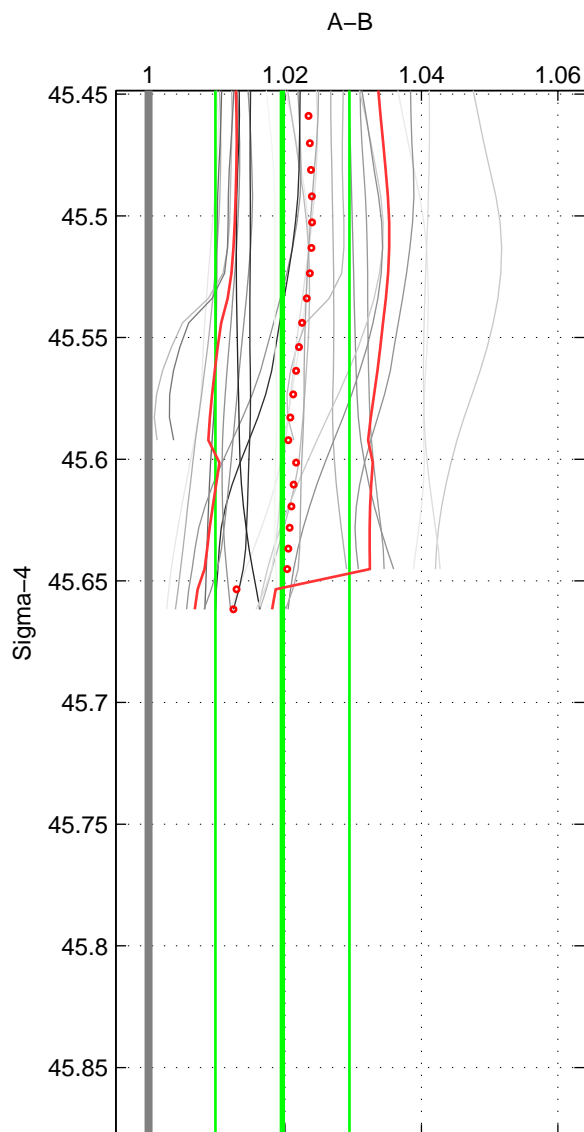

Cruise A (red). Date: Mar 1989 Cruisename: 507-32MW19890206

Cruise B (blue). Date: Apr 2005 Cruisename: 668-49UF20050419

\*\*\* "Favourite" values are means of spaces 1 2.

	Offset	O.StDev	Ratio	R.Stdev	Rating
SIGMA:	0.053	0.026	1.020	0.010	4
THETA:	0.053	0.026	1.020	0.010	4
DEPTH:	0.057	0.004	1.021	0.001	3
FAV.:	0.053	0.026	1.020	0.010	4

Profiles of A: 10  
 Profiles of B: 3  
 Diff profs : 26  
 WMoffset (A-B): 0.052979  
 WMoffset stdev: 0.026237  
 WMratio (A/B): 1.0196  
 WMratio stdev: 0.009825

Quality (1-5): 4

Profiles of A: 10  
 Profiles of B: 3  
 Diff profs : 26  
 WMoffset (A-B): 0.053198  
 WMoffset stdev: 0.026222  
 WMratio (A/B): 1.0197  
 WMratio stdev: 0.0098204

Quality (1-5): 4

Profiles of A: 10  
 Profiles of B: 3  
 Diff profs : 26  
 WMoffset (A-B): 0.057398  
 WMoffset stdev: 0.004203  
 WMratio (A/B): 1.0213  
 WMratio stdev: 0.0013938

Quality (1-5): 3

Please note that statistics are bad.