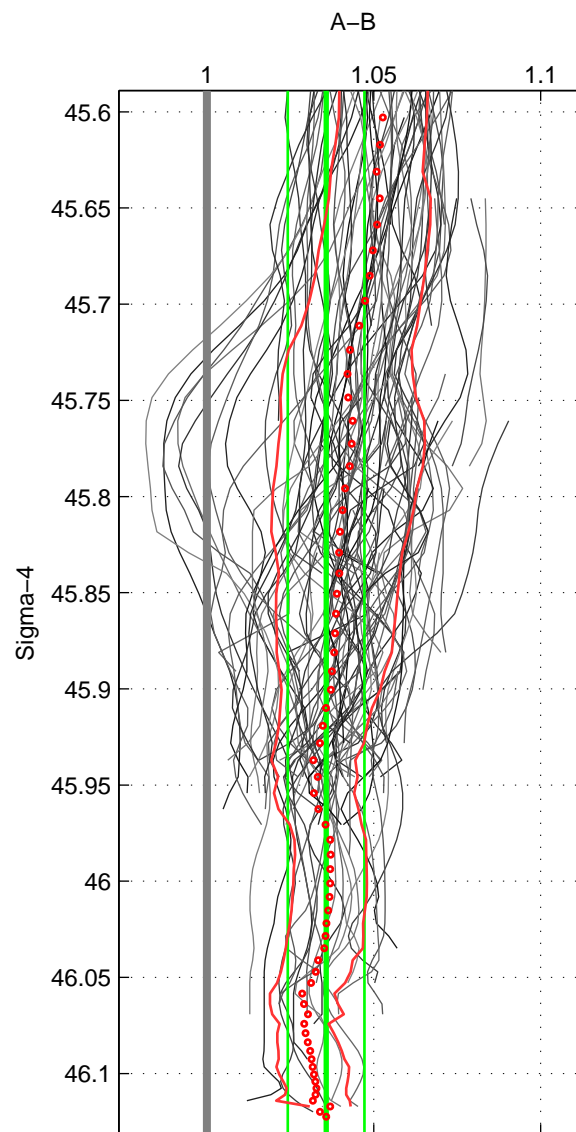

Cruise A (red). Date: Oct 1991 Cruisename: 330-09AR19910925  
 Cruise B (blue). Date: Apr 2008 Cruisename: 339-09AR20080322

\*\*\* "Favourite" values are means of spaces 1 2 3.

	Offset	O.StDev	Ratio	R.Stdev	Rating
SIGMA:	0.081	0.026	1.036	0.011	5
THETA:	0.077	0.023	1.034	0.010	5
DEPTH:	0.080	0.030	1.036	0.013	5
FAV.:	0.079	0.026	1.035	0.012	5

Profiles of A: 21  
 Profiles of B: 46  
 Diff profs : 95  
 WMoffset (A-B): 0.081005  
 WMoffset stdev: 0.025536  
 WMratio (A/B): 1.0357  
 WMratio stdev: 0.011493

Quality (1-5): 5

Profiles of A: 21  
 Profiles of B: 46  
 Diff profs : 95  
 WMoffset (A-B): 0.07693  
 WMoffset stdev: 0.022616  
 WMratio (A/B): 1.034  
 WMratio stdev: 0.010189

Quality (1-5): 5

Profiles of A: 22  
 Profiles of B: 46  
 Diff profs : 100  
 WMoffset (A-B): 0.080401  
 WMoffset stdev: 0.029863  
 WMratio (A/B): 1.0355  
 WMratio stdev: 0.013205

Quality (1-5): 5