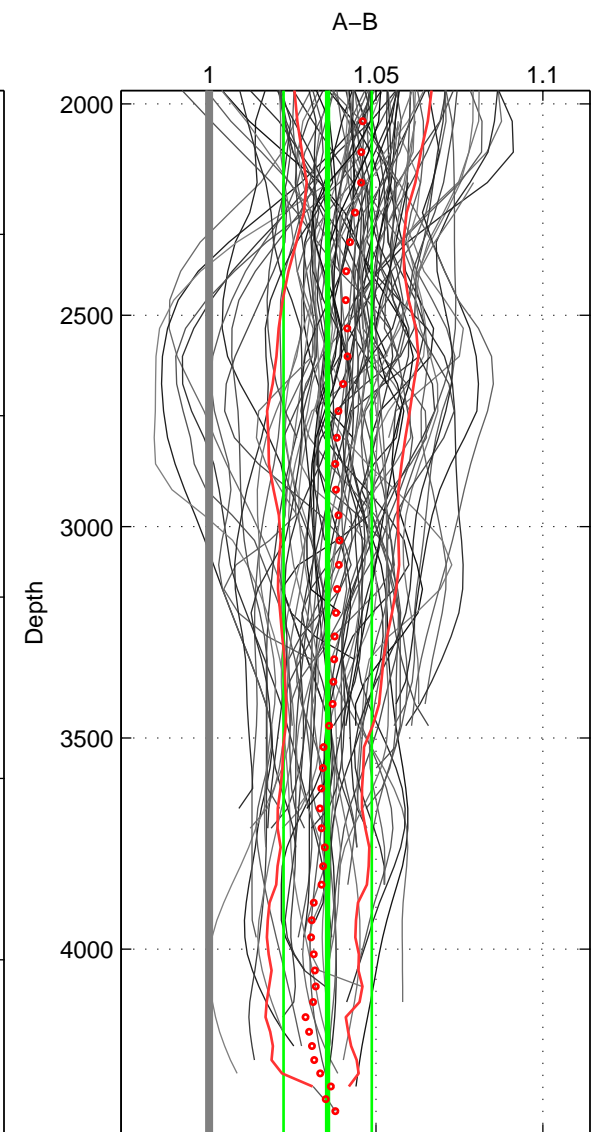

Cruise A (red). Date: Oct 1991 Cruisename: 330-09AR19910925  
 Cruise B (blue). Date: Apr 2008 Cruisename: 339-09AR20080322

\*\*\* "Favourite" values are means of spaces 1 2 3.

	Offset	O.StDev	Ratio	R.Stdev	Rating
SIGMA:	0.081	0.026	1.036	0.011	5
THETA:	0.077	0.023	1.034	0.010	5
DEPTH:	0.080	0.030	1.036	0.013	5
FAV.:	0.079	0.026	1.035	0.012	5

Profiles of A: 21  
 Profiles of B: 46  
 Diff profs : 95  
 WMoffset (A-B): 0.081005  
 WMoffset stdev: 0.025536  
 WMratio (A/B): 1.0357  
 WMratio stdev: 0.011493

Quality (1-5): 5

Profiles of A: 21  
 Profiles of B: 46  
 Diff profs : 95  
 WMoffset (A-B): 0.07693  
 WMoffset stdev: 0.022616  
 WMratio (A/B): 1.034  
 WMratio stdev: 0.010189

Quality (1-5): 5

Profiles of A: 22  
 Profiles of B: 46  
 Diff profs : 100  
 WMoffset (A-B): 0.080401  
 WMoffset stdev: 0.029863  
 WMratio (A/B): 1.0355  
 WMratio stdev: 0.013205

Quality (1-5): 5