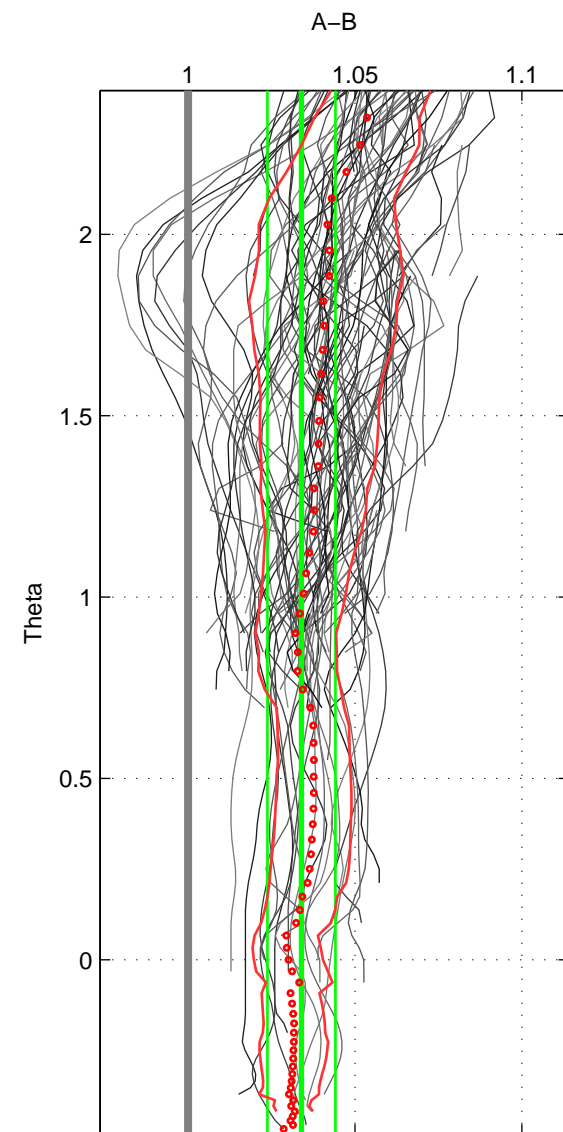

Cruise A (red). Date: Oct 1991 Cruisename: 330-09AR19910925  
 Cruise B (blue). Date: Apr 2008 Cruisename: 339-09AR20080322

\*\*\* "Favourite" values are means of spaces 1 2 3.

	Offset	O.StDev	Ratio	R.Stdev	Rating
SIGMA:	0.081	0.026	1.036	0.011	5
THETA:	0.077	0.023	1.034	0.010	5
DEPTH:	0.080	0.030	1.036	0.013	5
FAV.:	0.079	0.026	1.035	0.012	5

Profiles of A: 21  
 Profiles of B: 46  
 Diff profs : 95  
 WMoffset (A-B): 0.081005  
 WMoffset stdev: 0.025536  
 WMratio (A/B): 1.0357  
 WMratio stdev: 0.011493

Quality (1-5): 5

Profiles of A: 21  
 Profiles of B: 46  
 Diff profs : 95  
 WMoffset (A-B): 0.07693  
 WMoffset stdev: 0.022616  
 WMratio (A/B): 1.034  
 WMratio stdev: 0.010189

Quality (1-5): 5

Profiles of A: 22  
 Profiles of B: 46  
 Diff profs : 100  
 WMoffset (A-B): 0.080401  
 WMoffset stdev: 0.029863  
 WMratio (A/B): 1.0355  
 WMratio stdev: 0.013205

Quality (1-5): 5