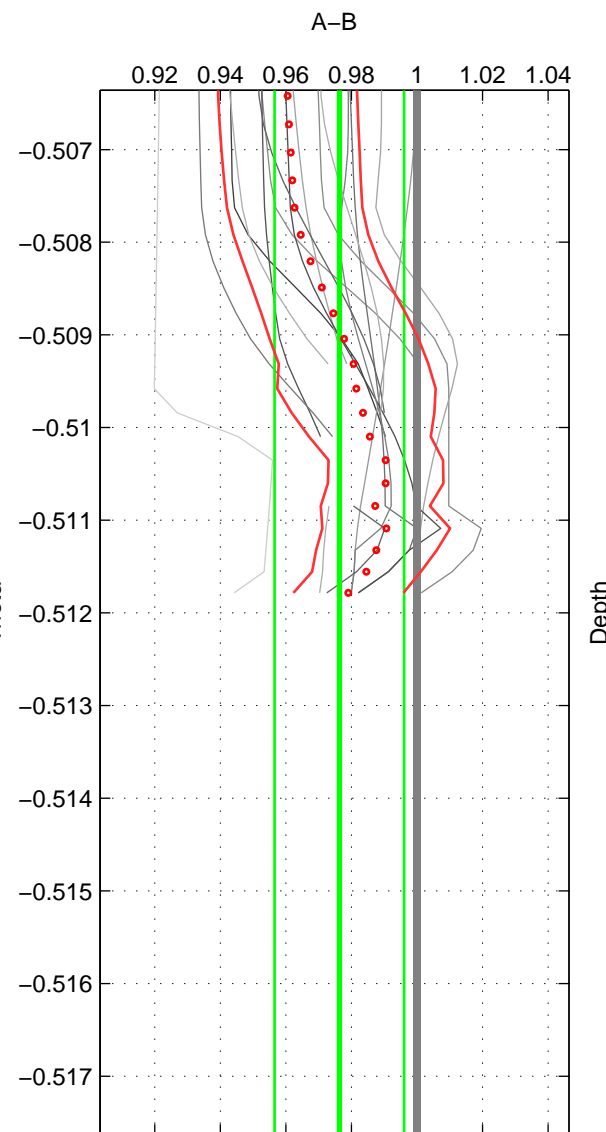

Cruise A (red). Date: Aug 2007 Cruisename: 45-18SN20070726

Cruise B (blue). Date: Aug 2004 Cruisename: 56-32H120040718

\*\*\* "Favourite" values are those of space 2.

	Offset	O.StDev	Ratio	R.Stdev	Rating
SIGMA:	-0.030	0.024	0.972	0.023	3
THETA:	-0.025	0.021	0.976	0.020	4
DEPTH:	-0.028	0.013	0.973	0.012	3
FAV. :	-0.025	0.021	0.976	0.020	4

Profiles of A: 6  
 Profiles of B: 2  
 Diff profs : 8  
 WMoffset (A-B): -0.029575  
 WMoffset stdev: 0.024314  
 WMratio (A/B): 0.9717  
 WMratio stdev: 0.023262

Quality (1-5): 3

Profiles of A: 5  
 Profiles of B: 5  
 Diff profs : 15  
 WMoffset (A-B): -0.024719  
 WMoffset stdev: 0.021021  
 WMratio (A/B): 0.97632  
 WMratio stdev: 0.019773

Quality (1-5): 4

Profiles of A: 6  
 Profiles of B: 4  
 Diff profs : 18  
 WMoffset (A-B): -0.027851  
 WMoffset stdev: 0.012548  
 WMratio (A/B): 0.97315  
 WMratio stdev: 0.011963

Quality (1-5): 3

Please note that statistics are bad.