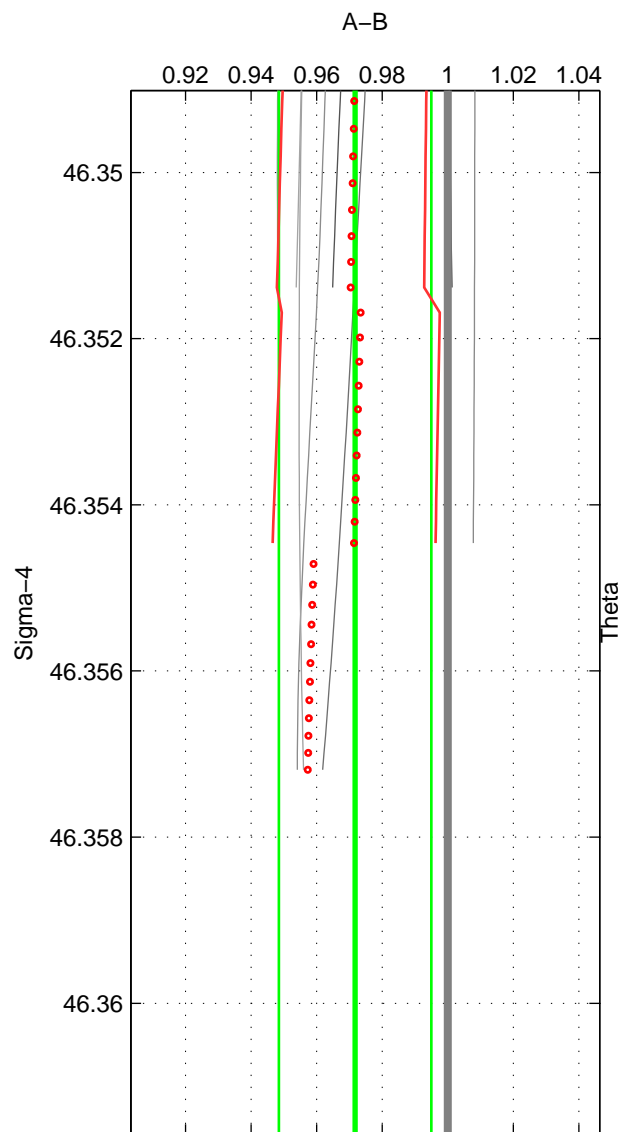

Cruise A (red). Date: Aug 2007 Cruisename: 45-18SN20070726

Cruise B (blue). Date: Aug 2004 Cruisename: 56-32H120040718

\*\*\* "Favourite" values are those of space 2.

	Offset	O.StDev	Ratio	R.Stdev	Rating
SIGMA:	-0.030	0.024	0.972	0.023	3
THETA:	-0.025	0.021	0.976	0.020	4
DEPTH:	-0.028	0.013	0.973	0.012	3
FAV. :	-0.025	0.021	0.976	0.020	4

Profiles of A: 6  
 Profiles of B: 2  
 Diff profs : 8  
 WMoffset (A-B): -0.029575  
 WMoffset stdev: 0.024314  
 WMratio (A/B): 0.9717  
 WMratio stdev: 0.023262

Quality (1-5): 3

Profiles of A: 5  
 Profiles of B: 5  
 Diff profs : 15  
 WMoffset (A-B): -0.024719  
 WMoffset stdev: 0.021021  
 WMratio (A/B): 0.97632  
 WMratio stdev: 0.019773

Quality (1-5): 4

Profiles of A: 6  
 Profiles of B: 4  
 Diff profs : 18  
 WMoffset (A-B): -0.027851  
 WMoffset stdev: 0.012548  
 WMratio (A/B): 0.97315  
 WMratio stdev: 0.011963

Quality (1-5): 3

Please note that statistics are bad.