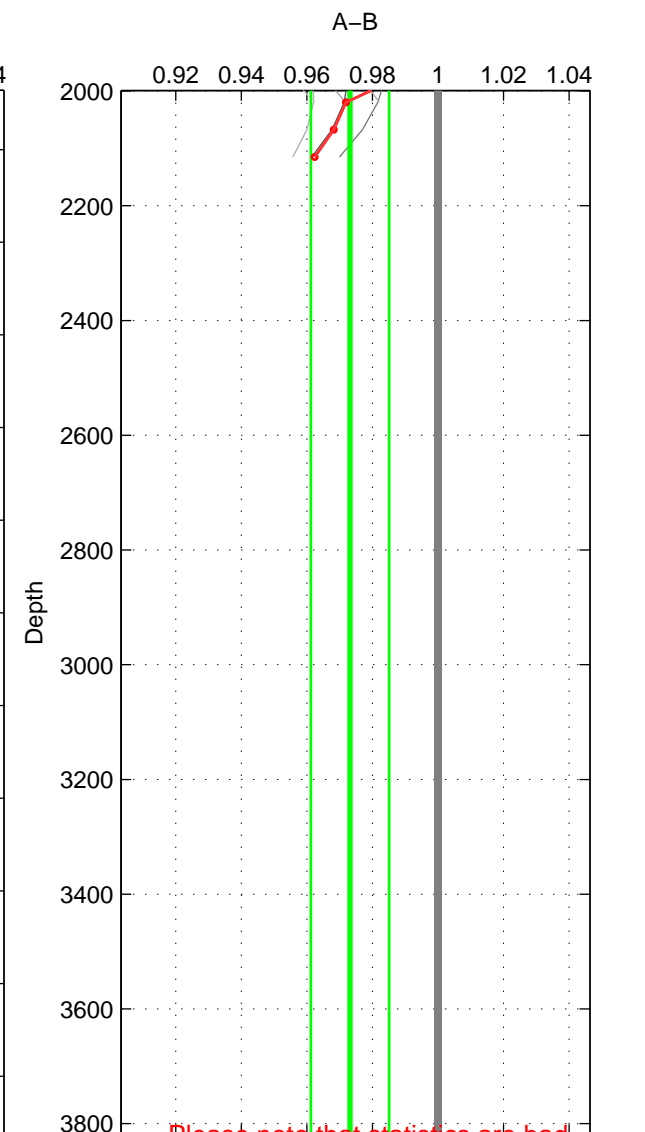

Cruise A (red). Date: Aug 2007 Cruisename: 45-18SN20070726

Cruise B (blue). Date: Aug 2004 Cruisename: 56-32H120040718

\*\*\* "Favourite" values are those of space 2.

	Offset	O.StDev	Ratio	R.Stdev	Rating
SIGMA:	-0.030	0.024	0.972	0.023	3
THETA:	-0.025	0.021	0.976	0.020	4
DEPTH:	-0.028	0.013	0.973	0.012	3
FAV. :	-0.025	0.021	0.976	0.020	4

Profiles of A: 6  
 Profiles of B: 2  
 Diff profs : 8  
 WMoffset (A-B): -0.029575  
 WMoffset stdev: 0.024314  
 WMratio (A/B): 0.9717  
 WMratio stdev: 0.023262

Quality (1-5): 3

Profiles of A: 5  
 Profiles of B: 5  
 Diff profs : 15  
 WMoffset (A-B): -0.024719  
 WMoffset stdev: 0.021021  
 WMratio (A/B): 0.97632  
 WMratio stdev: 0.019773

Quality (1-5): 4

Profiles of A: 6  
 Profiles of B: 4  
 Diff profs : 18  
 WMoffset (A-B): -0.027851  
 WMoffset stdev: 0.012548  
 WMratio (A/B): 0.97315  
 WMratio stdev: 0.011963

Quality (1-5): 3

Please note that statistics are bad.