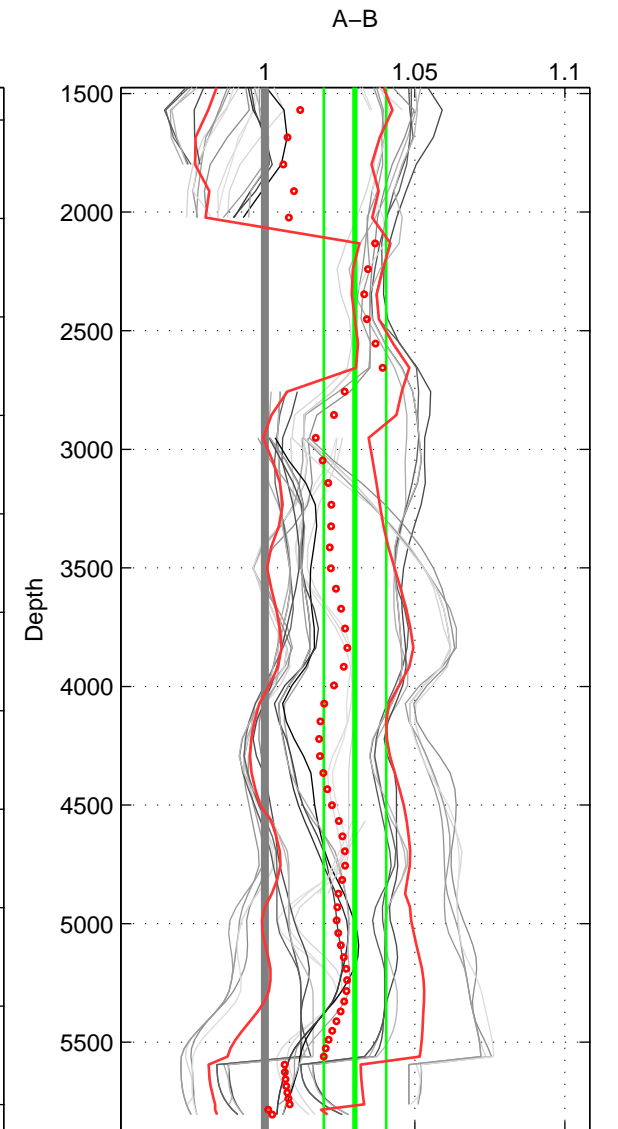

Cruise A (red). Date: Sep 1992 Cruisename: 494-322019920816

Cruise B (blue). Date: Oct 2007 Cruisename: 613-49NZ20071008

*** "Favourite" values are means of spaces 1 2 3.

	Offset	O.StDev	Ratio	R.Stdev	Rating
SIGMA:	0.073	0.030	1.026	0.011	5
THETA:	0.051	0.054	1.019	0.020	5
DEPTH:	0.081	0.029	1.030	0.010	5
FAV.:	0.068	0.038	1.025	0.014	5

Profiles of A: 7
 Profiles of B: 5
 Diff profs: 31
 WMoffset (A-B): 0.072881
 WMoffset stdev: 0.029781
 WMratio (A/B): 1.026
 WMratio stdev: 0.010638

Quality (1-5): 5

Profiles of A: 7
 Profiles of B: 5
 Diff profs: 31
 WMoffset (A-B): 0.051112
 WMoffset stdev: 0.05415
 WMratio (A/B): 1.0185
 WMratio stdev: 0.020062

Quality (1-5): 5

Profiles of A: 7
 Profiles of B: 5
 Diff profs: 31
 WMoffset (A-B): 0.081354
 WMoffset stdev: 0.028833
 WMratio (A/B): 1.03
 WMratio stdev: 0.010419

Quality (1-5): 5