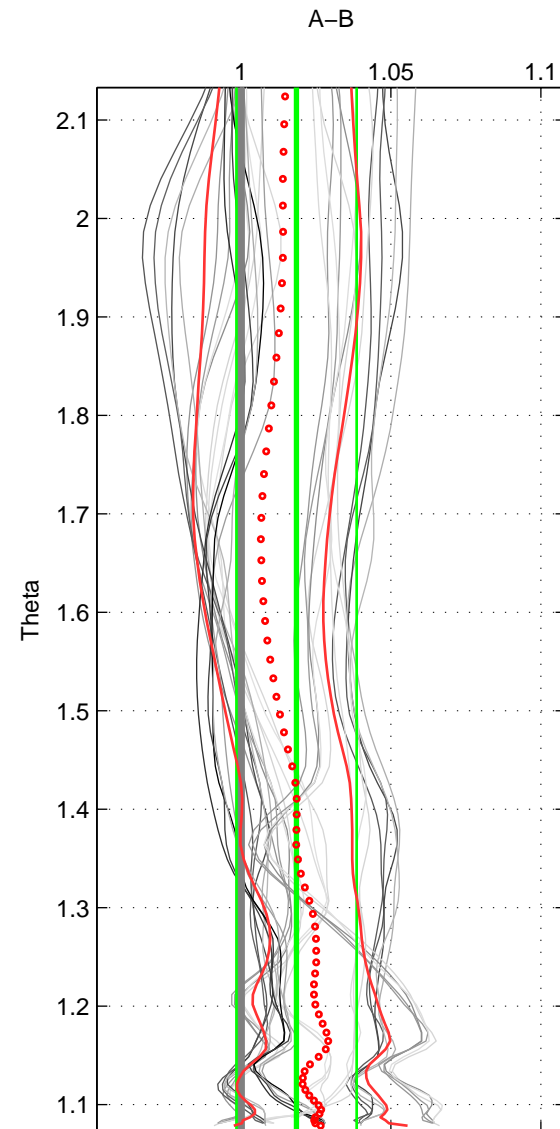

Cruise A (red). Date: Sep 1992 Cruisename: 494-322019920816

Cruise B (blue). Date: Oct 2007 Cruisename: 613-49NZ20071008

*** "Favourite" values are means of spaces 1 2 3.

	Offset	O.StDev	Ratio	R.Stdev	Rating
SIGMA:	0.073	0.030	1.026	0.011	5
THETA:	0.051	0.054	1.019	0.020	5
DEPTH:	0.081	0.029	1.030	0.010	5
FAV.:	0.068	0.038	1.025	0.014	5

Profiles of A: 7
 Profiles of B: 5
 Diff profs: 31
 WMoffset (A-B): 0.072881
 WMoffset stdev: 0.029781
 WMratio (A/B): 1.026
 WMratio stdev: 0.010638

Quality (1-5): 5

Profiles of A: 7
 Profiles of B: 5
 Diff profs: 31
 WMoffset (A-B): 0.051112
 WMoffset stdev: 0.05415
 WMratio (A/B): 1.0185
 WMratio stdev: 0.020062

Quality (1-5): 5

Profiles of A: 7
 Profiles of B: 5
 Diff profs: 31
 WMoffset (A-B): 0.081354
 WMoffset stdev: 0.028833
 WMratio (A/B): 1.03
 WMratio stdev: 0.010419

Quality (1-5): 5