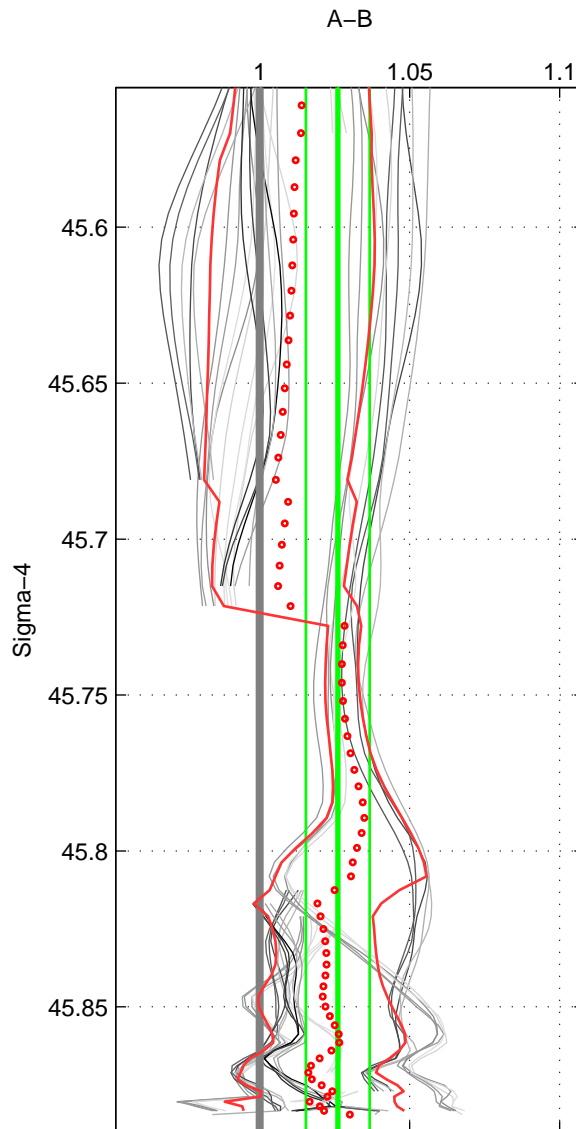

Cruise A (red). Date: Sep 1992 Cruisename: 494-322019920816

Cruise B (blue). Date: Oct 2007 Cruisename: 613-49NZ20071008

*** "Favourite" values are means of spaces 1 2 3.

	Offset	O.StDev	Ratio	R.Stdev	Rating
SIGMA:	0.073	0.030	1.026	0.011	5
THETA:	0.051	0.054	1.019	0.020	5
DEPTH:	0.081	0.029	1.030	0.010	5
FAV.:	0.068	0.038	1.025	0.014	5

Profiles of A: 7
 Profiles of B: 5
 Diff profs: 31
 WMoffset (A-B): 0.072881
 WMoffset stdev: 0.029781
 WMratio (A/B): 1.026
 WMratio stdev: 0.010638

Quality (1-5): 5

Profiles of A: 7
 Profiles of B: 5
 Diff profs: 31
 WMoffset (A-B): 0.051112
 WMoffset stdev: 0.05415
 WMratio (A/B): 1.0185
 WMratio stdev: 0.020062

Quality (1-5): 5

Profiles of A: 7
 Profiles of B: 5
 Diff profs: 31
 WMoffset (A-B): 0.081354
 WMoffset stdev: 0.028833
 WMratio (A/B): 1.03
 WMratio stdev: 0.010419

Quality (1-5): 5