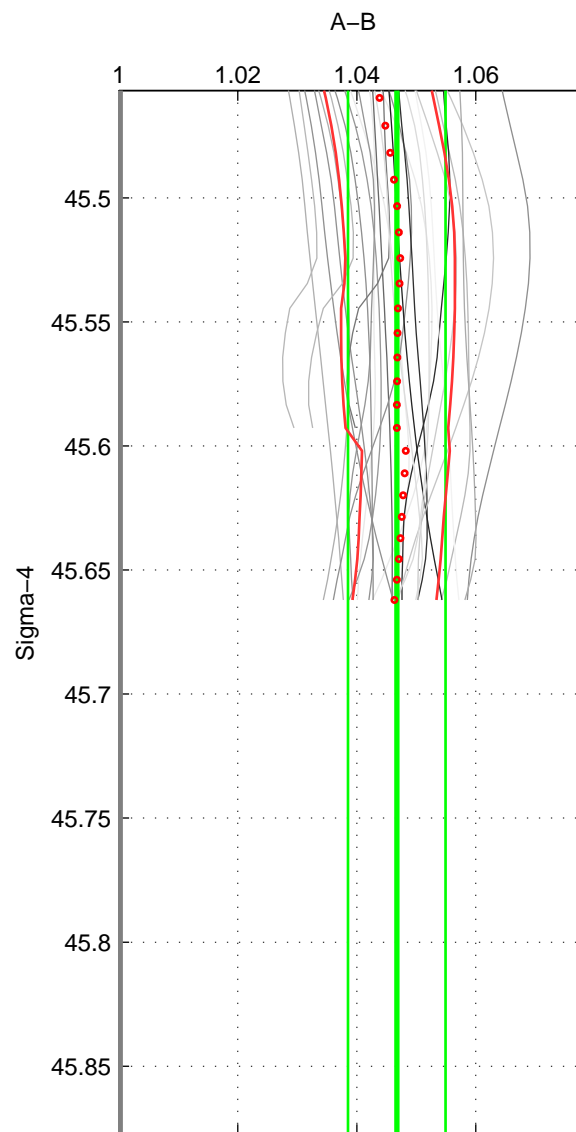

Cruise A (red). Date: Mar 1989 Cruisename: 507-32MW19890206

Cruise B (blue). Date: May 2001 Cruisename: 655-49UF20010509

*** "Favourite" values are means of spaces 1 2.

	Offset	O.StDev	Ratio	R.Stdev	Rating
SIGMA:	0.123	0.021	1.047	0.008	4
THETA:	0.123	0.021	1.047	0.008	4
DEPTH:	0.127	0.002	1.048	0.001	3
FAV.:	0.123	0.021	1.047	0.008	4

Profiles of A: 10
 Profiles of B: 3
 Diff profs : 26
 WMoffset (A-B): 0.12301
 WMoffset stdev: 0.02125
 WMratio (A/B): 1.0467
 WMratio stdev: 0.0082079

Quality (1-5): 4

Profiles of A: 10
 Profiles of B: 3
 Diff profs : 26
 WMoffset (A-B): 0.12325
 WMoffset stdev: 0.021074
 WMratio (A/B): 1.0468
 WMratio stdev: 0.0081459

Quality (1-5): 4

Profiles of A: 10
 Profiles of B: 3
 Diff profs : 26
 WMoffset (A-B): 0.12677
 WMoffset stdev: 0.0019417
 WMratio (A/B): 1.0481
 WMratio stdev: 0.00086986

Quality (1-5): 3

Please note that statistics are bad.