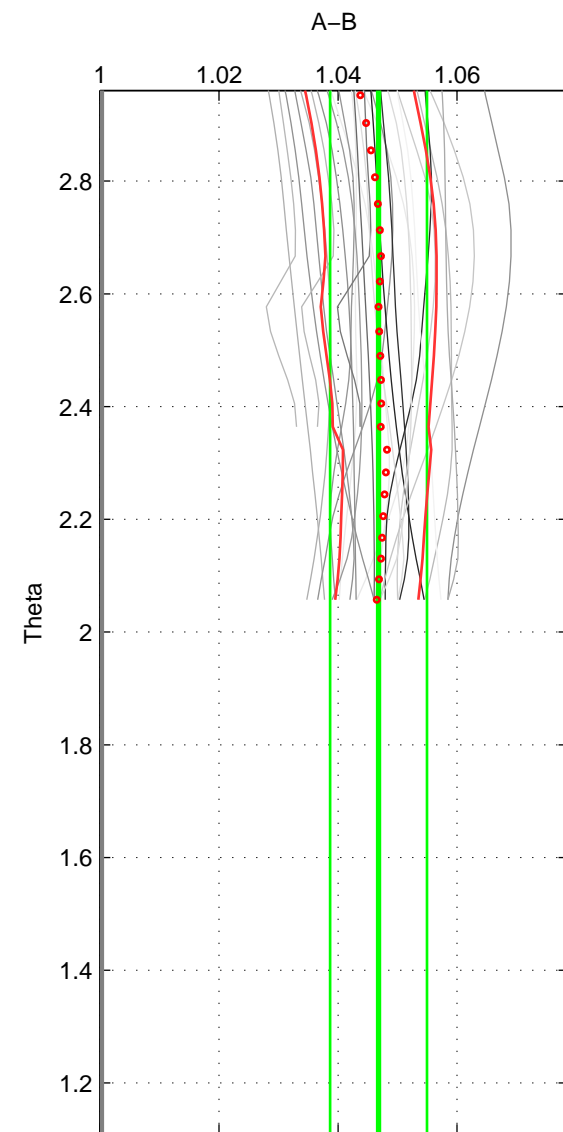

Cruise A (red). Date: Mar 1989 Cruisename: 507-32MW19890206

Cruise B (blue). Date: May 2001 Cruisename: 655-49UF20010509

*** "Favourite" values are means of spaces 1 2.

	Offset	O.StDev	Ratio	R.Stdev	Rating
SIGMA:	0.123	0.021	1.047	0.008	4
THETA:	0.123	0.021	1.047	0.008	4
DEPTH:	0.127	0.002	1.048	0.001	3
FAV.:	0.123	0.021	1.047	0.008	4

Profiles of A: 10
 Profiles of B: 3
 Diff profs : 26
 WMoffset (A-B): 0.12301
 WMoffset stdev: 0.02125
 WMratio (A/B): 1.0467
 WMratio stdev: 0.0082079

Quality (1-5): 4

Profiles of A: 10
 Profiles of B: 3
 Diff profs : 26
 WMoffset (A-B): 0.12325
 WMoffset stdev: 0.021074
 WMratio (A/B): 1.0468
 WMratio stdev: 0.0081459

Quality (1-5): 4

Profiles of A: 10
 Profiles of B: 3
 Diff profs : 26
 WMoffset (A-B): 0.12677
 WMoffset stdev: 0.0019417
 WMratio (A/B): 1.0481
 WMratio stdev: 0.00086986

Quality (1-5): 3

Please note that statistics are bad.