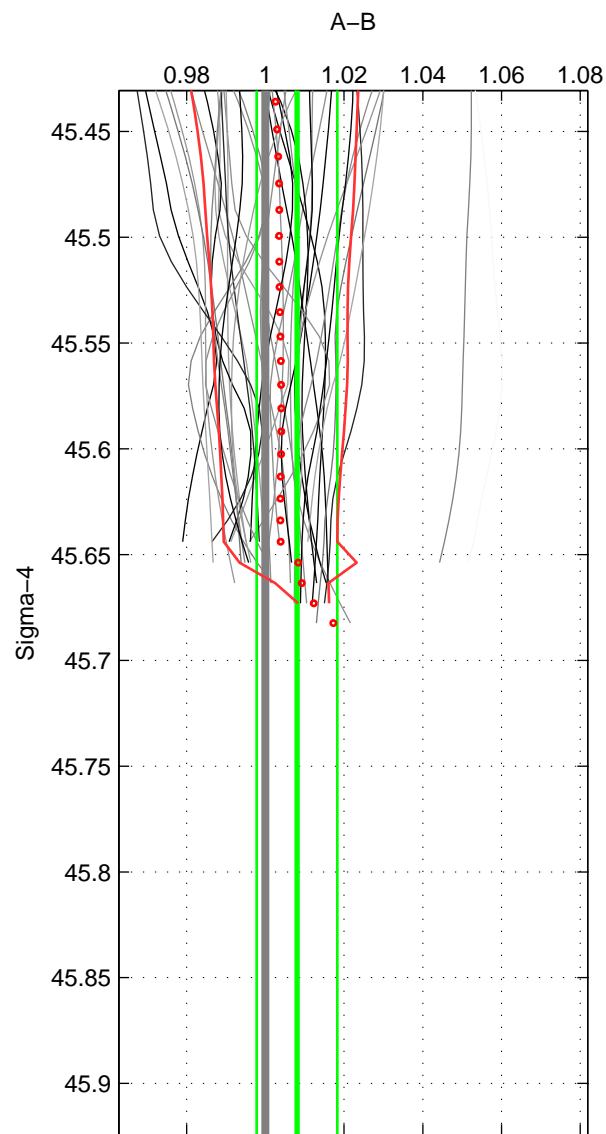

Cruise A (red). Date: Oct 1998 Cruisename: 686-49UP19980916
 Cruise B (blue). Date: Feb 2007 Cruisename: 714-49UP20070118

*** "Favourite" values are those of space 2.

	Offset	O.StDev	Ratio	R.Stdev	Rating
SIGMA:	0.023	0.029	1.008	0.010	4
THETA:	0.032	0.028	1.011	0.010	5
DEPTH:	0.010	0.001	1.003	0.000	3
FAV.:	0.032	0.028	1.011	0.010	5

Profiles of A: 20
 Profiles of B: 25
 Diff profs : 37
 WMoffset (A-B): 0.02292
 WMoffset stdev: 0.029166
 WMratio (A/B): 1.0081
 WMratio stdev: 0.010243

Quality (1-5): 4

Profiles of A: 20
 Profiles of B: 25
 Diff profs : 37
 WMoffset (A-B): 0.032263
 WMoffset stdev: 0.028483
 WMratio (A/B): 1.0111
 WMratio stdev: 0.01005

Quality (1-5): 5

Profiles of A: 20
 Profiles of B: 25
 Diff profs : 37
 WMoffset (A-B): 0.0099662
 WMoffset stdev: 0.001206
 WMratio (A/B): 1.0034
 WMratio stdev: 0.00037023

Quality (1-5): 3

Please note that statistics are bad.