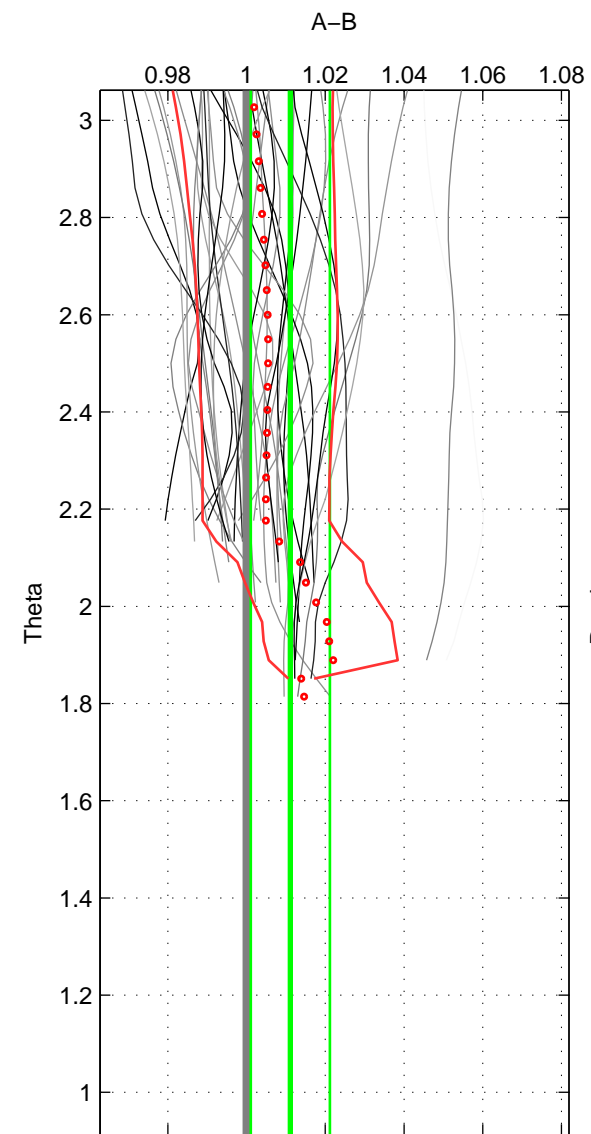

Cruise A (red). Date: Oct 1998 Cruisename: 686-49UP19980916
 Cruise B (blue). Date: Feb 2007 Cruisename: 714-49UP20070118

*** "Favourite" values are those of space 2.

	Offset	O.StDev	Ratio	R.Stdev	Rating
SIGMA:	0.023	0.029	1.008	0.010	4
THETA:	0.032	0.028	1.011	0.010	5
DEPTH:	0.010	0.001	1.003	0.000	3
FAV.:	0.032	0.028	1.011	0.010	5

Profiles of A: 20
 Profiles of B: 25
 Diff profs : 37
 WMoffset (A-B): 0.02292
 WMoffset stdev: 0.029166
 WMratio (A/B): 1.0081
 WMratio stdev: 0.010243

Quality (1-5): 4

Profiles of A: 20
 Profiles of B: 25
 Diff profs : 37
 WMoffset (A-B): 0.032263
 WMoffset stdev: 0.028483
 WMratio (A/B): 1.0111
 WMratio stdev: 0.01005

Quality (1-5): 5

Profiles of A: 20
 Profiles of B: 25
 Diff profs : 37
 WMoffset (A-B): 0.0099662
 WMoffset stdev: 0.001206
 WMratio (A/B): 1.0034
 WMratio stdev: 0.00037023

Quality (1-5): 3

Please note that statistics are bad.