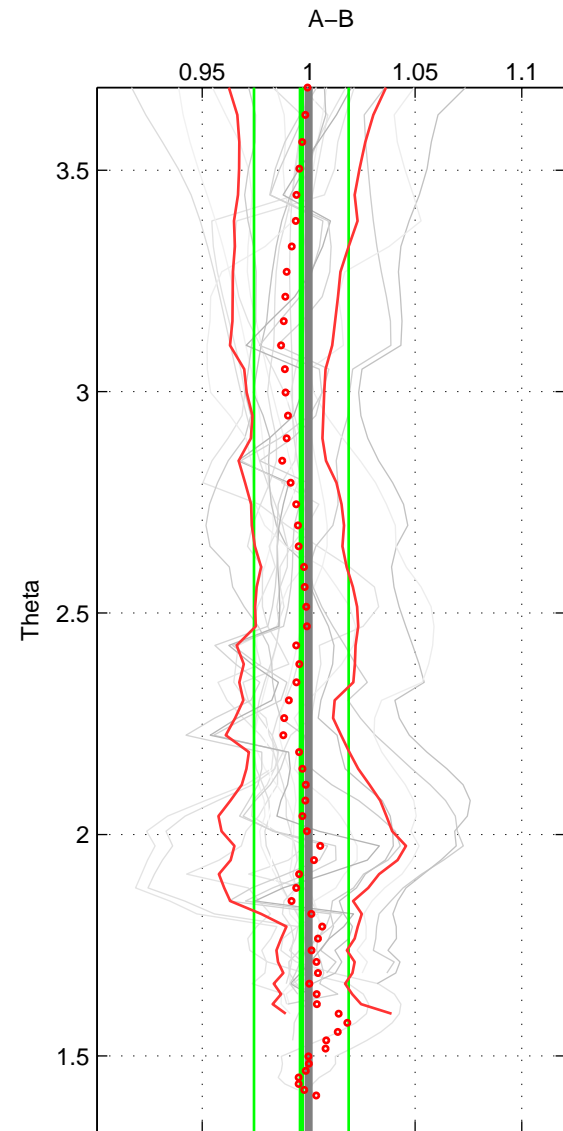

Cruise A (red). Date: Jul 1981 Cruisename: 220-316N19810401
 Cruise B (blue). Date: May 2012 Cruisename: 246-33AT20120419

*** "Favourite" values are means of spaces 1 2 3.

	Offset	O.StDev	Ratio	R.Stdev	Rating
SIGMA:	-0.009	0.030	0.994	0.022	5
THETA:	-0.006	0.030	0.997	0.022	5
DEPTH:	-0.001	0.023	1.000	0.016	5
FAV.:	-0.005	0.028	0.997	0.020	5

Profiles of A: 7
 Profiles of B: 16
 Diff profs: 19
 WMoffset (A-B): -0.0088319
 WMoffset stdev: 0.030438
 WMratio (A/B): 0.99392
 WMratio stdev: 0.022292

Quality (1-5): 5

Profiles of A: 7
 Profiles of B: 16
 Diff profs: 19
 WMoffset (A-B): -0.0055698
 WMoffset stdev: 0.030145
 WMratio (A/B): 0.99652
 WMratio stdev: 0.022201

Quality (1-5): 5

Profiles of A: 7
 Profiles of B: 16
 Diff profs: 19
 WMoffset (A-B): -0.0013501
 WMoffset stdev: 0.023028
 WMratio (A/B): 0.9996
 WMratio stdev: 0.015807

Quality (1-5): 5