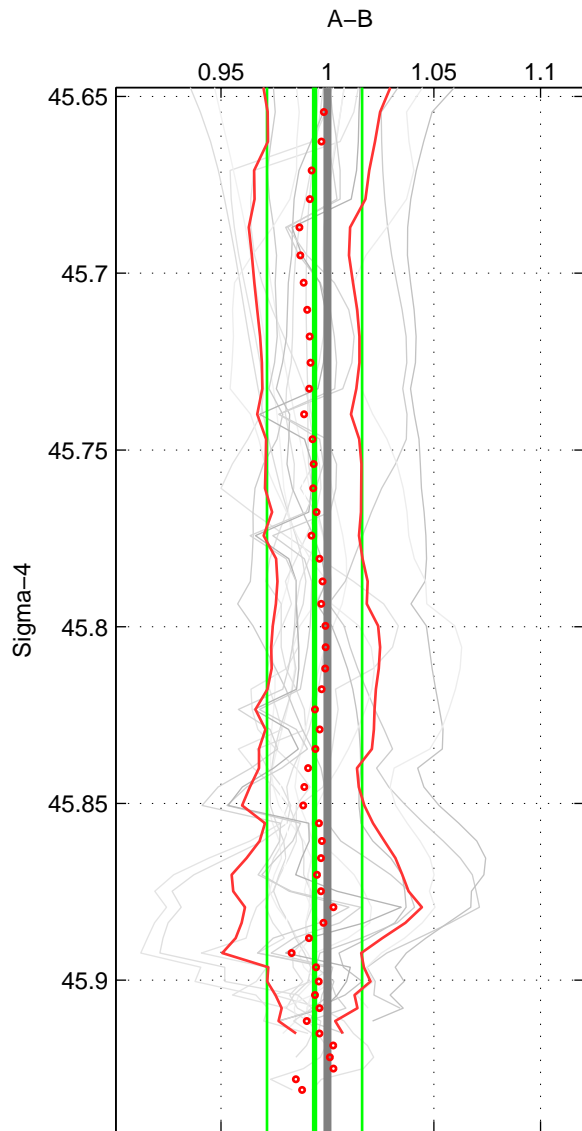

Cruise A (red). Date: Jul 1981 Cruisename: 220-316N19810401
 Cruise B (blue). Date: May 2012 Cruisename: 246-33AT20120419

*** "Favourite" values are means of spaces 1 2 3.

	Offset	O.StDev	Ratio	R.Stdev	Rating
SIGMA:	-0.009	0.030	0.994	0.022	5
THETA:	-0.006	0.030	0.997	0.022	5
DEPTH:	-0.001	0.023	1.000	0.016	5
FAV.:	-0.005	0.028	0.997	0.020	5

Profiles of A: 7
 Profiles of B: 16
 Diff profs: 19
 WMoffset (A-B): -0.0088319
 WMoffset stdev: 0.030438
 WMratio (A/B): 0.99392
 WMratio stdev: 0.022292

Quality (1-5): 5

Profiles of A: 7
 Profiles of B: 16
 Diff profs: 19
 WMoffset (A-B): -0.0055698
 WMoffset stdev: 0.030145
 WMratio (A/B): 0.99652
 WMratio stdev: 0.022201

Quality (1-5): 5

Profiles of A: 7
 Profiles of B: 16
 Diff profs: 19
 WMoffset (A-B): -0.0013501
 WMoffset stdev: 0.023028
 WMratio (A/B): 0.9996
 WMratio stdev: 0.015807

Quality (1-5): 5