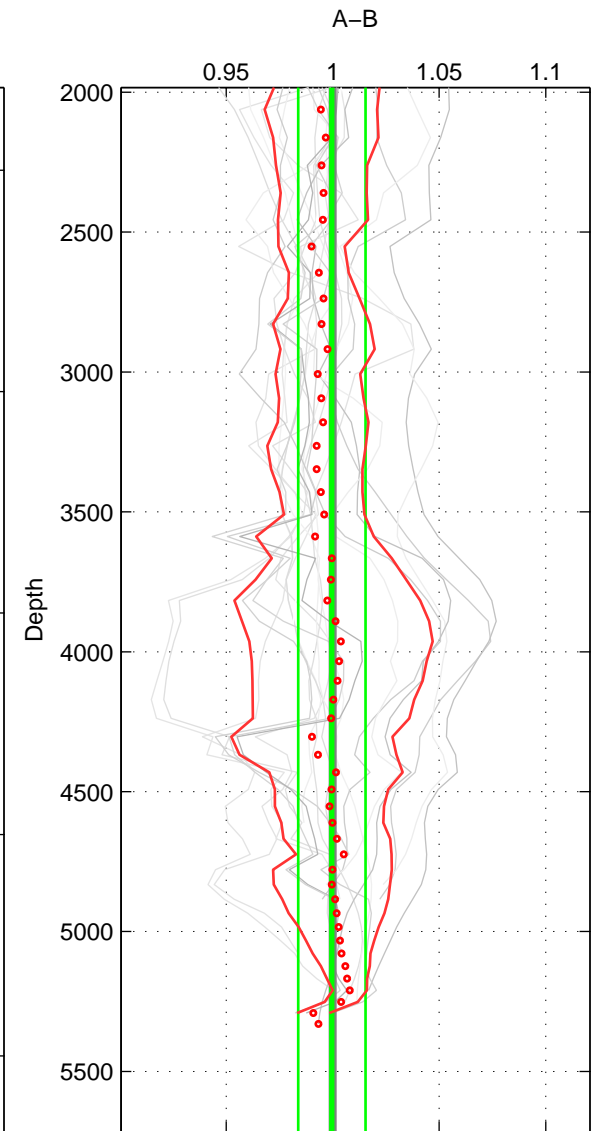

Cruise A (red). Date: Jul 1981 Cruisename: 220-316N19810401
 Cruise B (blue). Date: May 2012 Cruisename: 246-33AT20120419

*** "Favourite" values are means of spaces 1 2 3.

	Offset	O.StDev	Ratio	R.Stdev	Rating
SIGMA:	-0.009	0.030	0.994	0.022	5
THETA:	-0.006	0.030	0.997	0.022	5
DEPTH:	-0.001	0.023	1.000	0.016	5
FAV.:	-0.005	0.028	0.997	0.020	5

Profiles of A: 7
 Profiles of B: 16
 Diff profs: 19
 WMoffset (A-B): -0.0088319
 WMoffset stdev: 0.030438
 WMratio (A/B): 0.99392
 WMratio stdev: 0.022292

Quality (1-5): 5

Profiles of A: 7
 Profiles of B: 16
 Diff profs: 19
 WMoffset (A-B): -0.0055698
 WMoffset stdev: 0.030145
 WMratio (A/B): 0.99652
 WMratio stdev: 0.022201

Quality (1-5): 5

Profiles of A: 7
 Profiles of B: 16
 Diff profs: 19
 WMoffset (A-B): -0.0013501
 WMoffset stdev: 0.023028
 WMratio (A/B): 0.9996
 WMratio stdev: 0.015807

Quality (1-5): 5