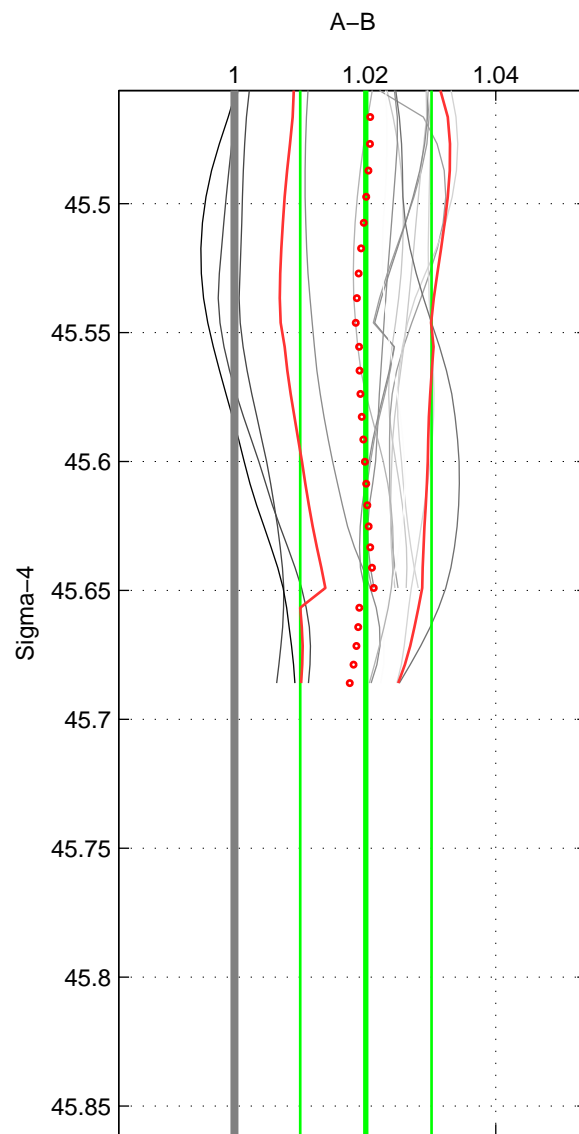

Cruise A (red). Date: Feb 2006 Cruisename: 710-49UP20060113

Cruise B (blue). Date: Jul 2010 Cruisename: 718-49UP20100706

*** "Favourite" values are those of space 2.

	Offset	O.StDev	Ratio	R.Stdev	Rating
SIGMA:	0.055	0.027	1.020	0.010	3
THETA:	0.054	0.028	1.020	0.010	5
DEPTH:	0.052	0.004	1.019	0.002	3
FAV.:	0.054	0.028	1.020	0.010	5

Profiles of A: 2
 Profiles of B: 15
 Diff profs : 15
 WMoffset (A-B): 0.054618
 WMoffset stdev: 0.027049
 WMratio (A/B): 1.0201
 WMratio stdev: 0.010041

Quality (1-5): 3

Profiles of A: 3
 Profiles of B: 15
 Diff profs : 20
 WMoffset (A-B): 0.053535
 WMoffset stdev: 0.028175
 WMratio (A/B): 1.0195
 WMratio stdev: 0.01039

Quality (1-5): 5

Profiles of A: 3
 Profiles of B: 15
 Diff profs : 20
 WMoffset (A-B): 0.051722
 WMoffset stdev: 0.0042976
 WMratio (A/B): 1.0192
 WMratio stdev: 0.0016602

Quality (1-5): 3

Please note that statistics are bad.