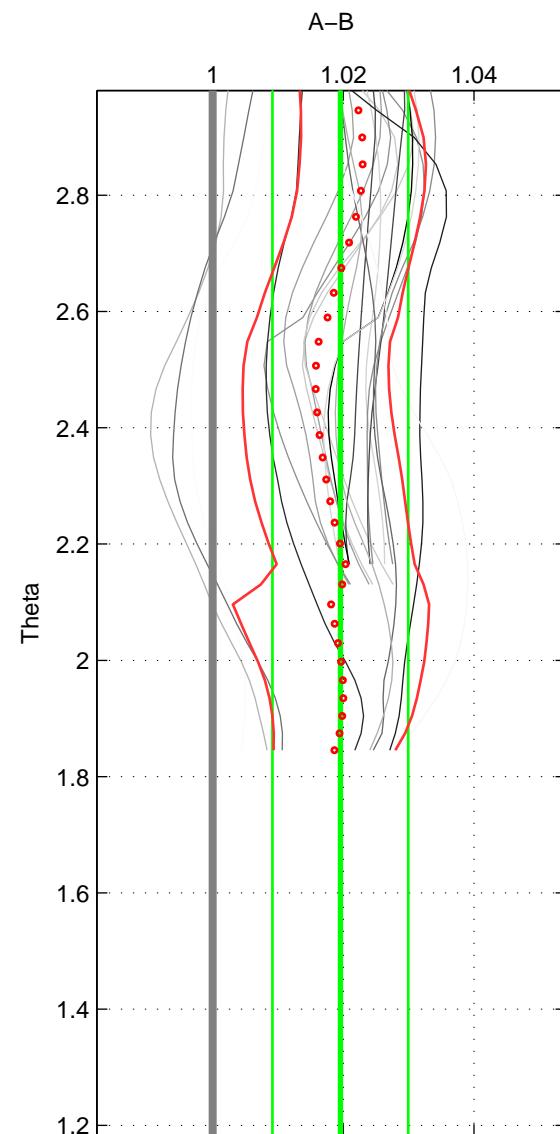

Cruise A (red). Date: Feb 2006 Cruisename: 710-49UP20060113

Cruise B (blue). Date: Jul 2010 Cruisename: 718-49UP20100706

*** "Favourite" values are those of space 2.

	Offset	O.StDev	Ratio	R.Stdev	Rating
SIGMA:	0.055	0.027	1.020	0.010	3
THETA:	0.054	0.028	1.020	0.010	5
DEPTH:	0.052	0.004	1.019	0.002	3
FAV.:	0.054	0.028	1.020	0.010	5

Profiles of A: 2
 Profiles of B: 15
 Diff profs : 15
 WMoffset (A-B): 0.054618
 WMoffset stdev: 0.027049
 WMratio (A/B): 1.0201
 WMratio stdev: 0.010041

Quality (1-5): 3

Profiles of A: 3
 Profiles of B: 15
 Diff profs : 20
 WMoffset (A-B): 0.053535
 WMoffset stdev: 0.028175
 WMratio (A/B): 1.0195
 WMratio stdev: 0.01039

Quality (1-5): 5

Profiles of A: 3
 Profiles of B: 15
 Diff profs : 20
 WMoffset (A-B): 0.051722
 WMoffset stdev: 0.0042976
 WMratio (A/B): 1.0192
 WMratio stdev: 0.0016602

Quality (1-5): 3

Please note that statistics are bad.