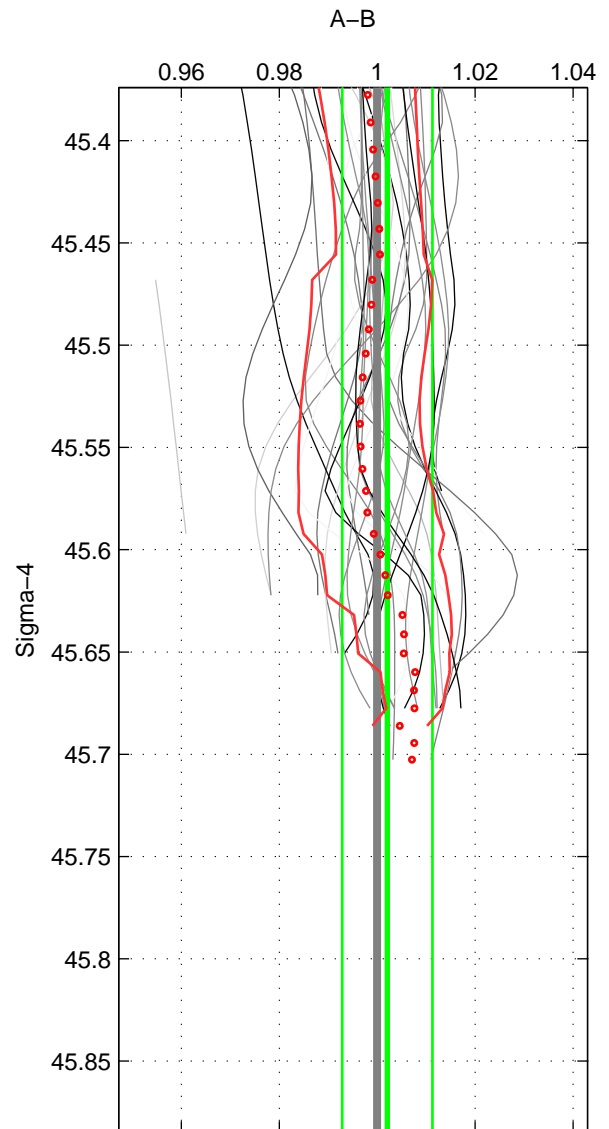

Cruise A (red). Date: May 1999 Cruisename: 687-49UP19990419

Cruise B (blue). Date: May 2002 Cruisename: 696-49UP20020424

*** "Favourite" values are means of spaces 1 2.

	Offset	O.StDev	Ratio	R.Stdev	Rating
SIGMA:	0.006	0.027	1.002	0.009	5
THETA:	0.008	0.028	1.003	0.009	5
DEPTH:	-0.006	0.003	0.998	0.001	3
FAV.:	0.007	0.027	1.002	0.009	5

Profiles of A: 11
 Profiles of B: 13
 Diff profs : 30
 WMoffset (A-B): 0.0063038
 WMoffset stdev: 0.027017
 WMratio (A/B): 1.0021
 WMratio stdev: 0.0092093

Quality (1-5): 5

Profiles of A: 11
 Profiles of B: 13
 Diff profs : 30
 WMoffset (A-B): 0.0078468
 WMoffset stdev: 0.027559
 WMratio (A/B): 1.0026
 WMratio stdev: 0.0094037

Quality (1-5): 5

Profiles of A: 11
 Profiles of B: 13
 Diff profs : 30
 WMoffset (A-B): -0.0061906
 WMoffset stdev: 0.0027298
 WMratio (A/B): 0.99802
 WMratio stdev: 0.00086917

Quality (1-5): 3

Please note that statistics are bad.