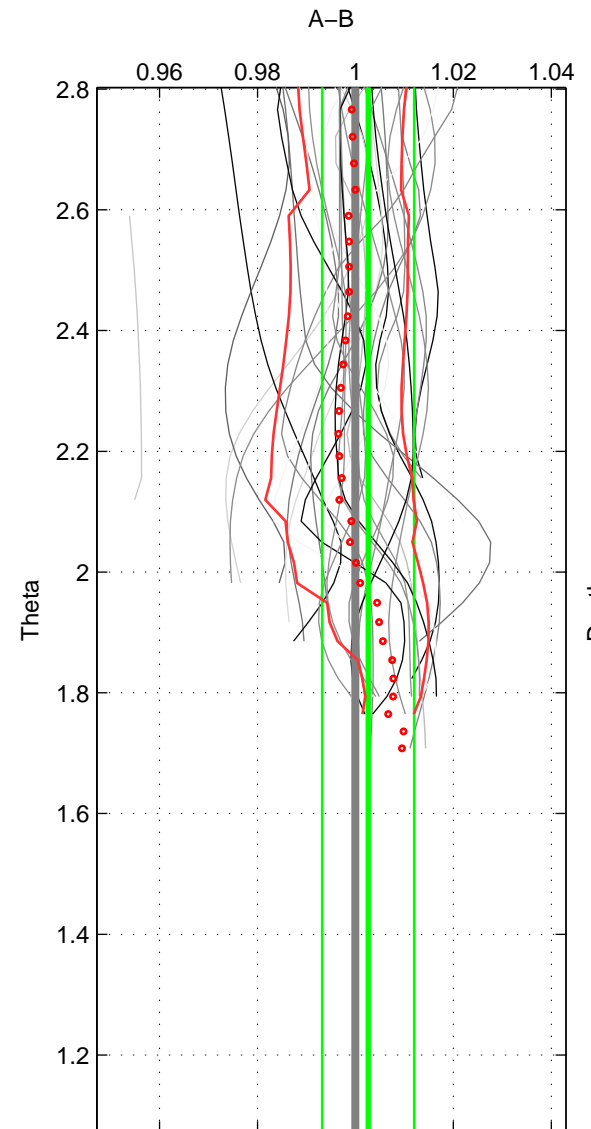

Cruise A (red). Date: May 1999 Cruisename: 687-49UP19990419

Cruise B (blue). Date: May 2002 Cruisename: 696-49UP20020424

*** "Favourite" values are means of spaces 1 2.

	Offset	O.StDev	Ratio	R.Stdev	Rating
SIGMA:	0.006	0.027	1.002	0.009	5
THETA:	0.008	0.028	1.003	0.009	5
DEPTH:	-0.006	0.003	0.998	0.001	3
FAV.:	0.007	0.027	1.002	0.009	5

Profiles of A: 11
 Profiles of B: 13
 Diff profs : 30
 WMoffset (A-B): 0.0063038
 WMoffset stdev: 0.027017
 WMratio (A/B): 1.0021
 WMratio stdev: 0.0092093

Quality (1-5): 5

Profiles of A: 11
 Profiles of B: 13
 Diff profs : 30
 WMoffset (A-B): 0.0078468
 WMoffset stdev: 0.027559
 WMratio (A/B): 1.0026
 WMratio stdev: 0.0094037

Quality (1-5): 5

Profiles of A: 11
 Profiles of B: 13
 Diff profs : 30
 WMoffset (A-B): -0.0061906
 WMoffset stdev: 0.0027298
 WMratio (A/B): 0.99802
 WMratio stdev: 0.00086917

Quality (1-5): 3

Please note that statistics are bad.