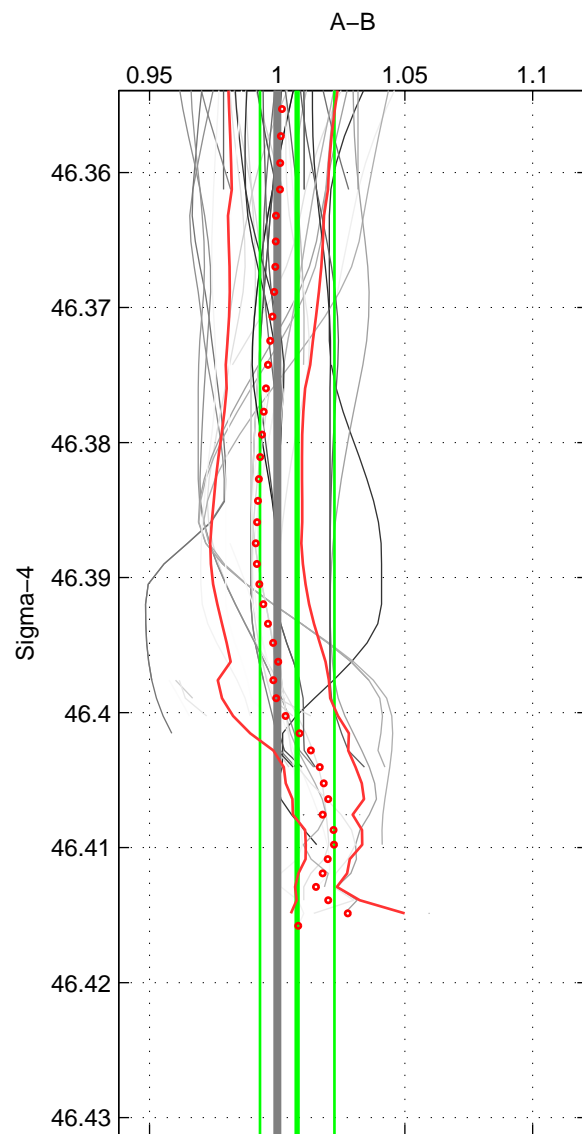

Cruise A (red). Date: Jul 1984 Cruisename: 1-06AQ19840719

Cruise B (blue). Date: May 2002 Cruisename: 108-77DN20020420

*** "Favourite" values are those of space 1.

	Offset	O.StDev	Ratio	R.Stdev	Rating
SIGMA:	0.008	0.014	1.008	0.015	4
THETA:	0.004	0.016	1.004	0.017	3
DEPTH:	0.011	0.016	1.011	0.016	3
FAV.:	0.008	0.014	1.008	0.015	4

Profiles of A: 13
 Profiles of B: 9
 Diff profs: 48
 WMoffset (A-B): 0.0076085
 WMoffset stdev: 0.014053
 WMratio (A/B): 1.0078
 WMratio stdev: 0.014585

Quality (1-5): 4

Profiles of A: 13
 Profiles of B: 9
 Diff profs: 44
 WMoffset (A-B): 0.0036637
 WMoffset stdev: 0.016316
 WMratio (A/B): 1.0038
 WMratio stdev: 0.016829

Quality (1-5): 3

Profiles of A: 13
 Profiles of B: 9
 Diff profs: 48
 WMoffset (A-B): 0.011059
 WMoffset stdev: 0.015541
 WMratio (A/B): 1.0114
 WMratio stdev: 0.016024

Quality (1-5): 3