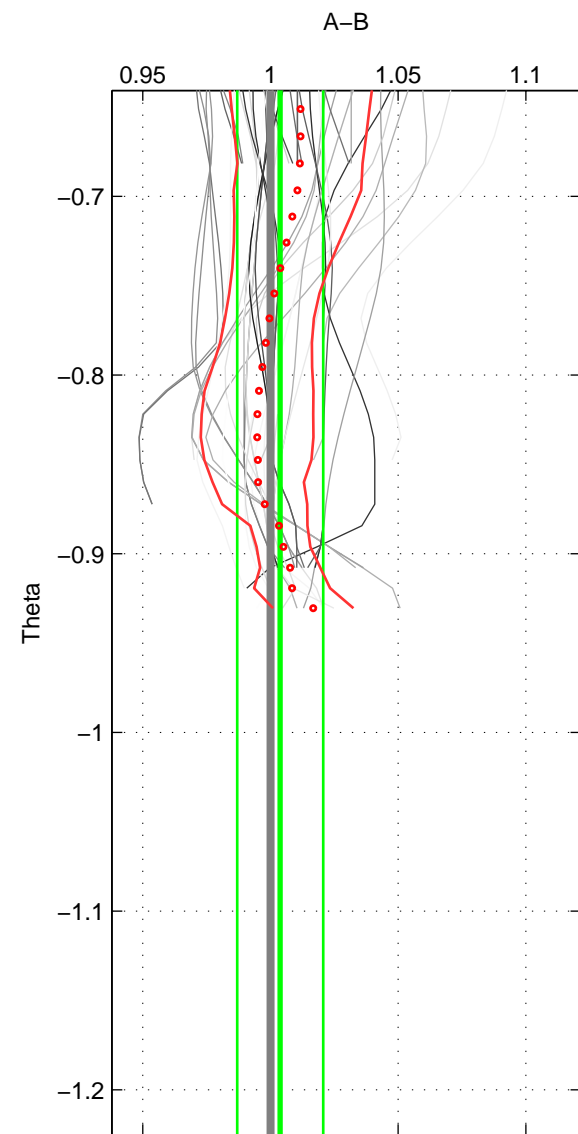

Cruise A (red). Date: Jul 1984 Cruisename: 1-06AQ19840719

Cruise B (blue). Date: May 2002 Cruisename: 108-77DN20020420

*** "Favourite" values are those of space 1.

	Offset	O.StDev	Ratio	R.Stdev	Rating
SIGMA:	0.008	0.014	1.008	0.015	4
THETA:	0.004	0.016	1.004	0.017	3
DEPTH:	0.011	0.016	1.011	0.016	3
FAV.:	0.008	0.014	1.008	0.015	4

Profiles of A: 13
 Profiles of B: 9
 Diff profs: 48
 WMoffset (A-B): 0.0076085
 WMoffset stdev: 0.014053
 WMratio (A/B): 1.0078
 WMratio stdev: 0.014585

Quality (1-5): 4

Profiles of A: 13
 Profiles of B: 9
 Diff profs: 44
 WMoffset (A-B): 0.0036637
 WMoffset stdev: 0.016316
 WMratio (A/B): 1.0038
 WMratio stdev: 0.016829

Quality (1-5): 3

Profiles of A: 13
 Profiles of B: 9
 Diff profs: 48
 WMoffset (A-B): 0.011059
 WMoffset stdev: 0.015541
 WMratio (A/B): 1.0114
 WMratio stdev: 0.016024

Quality (1-5): 3