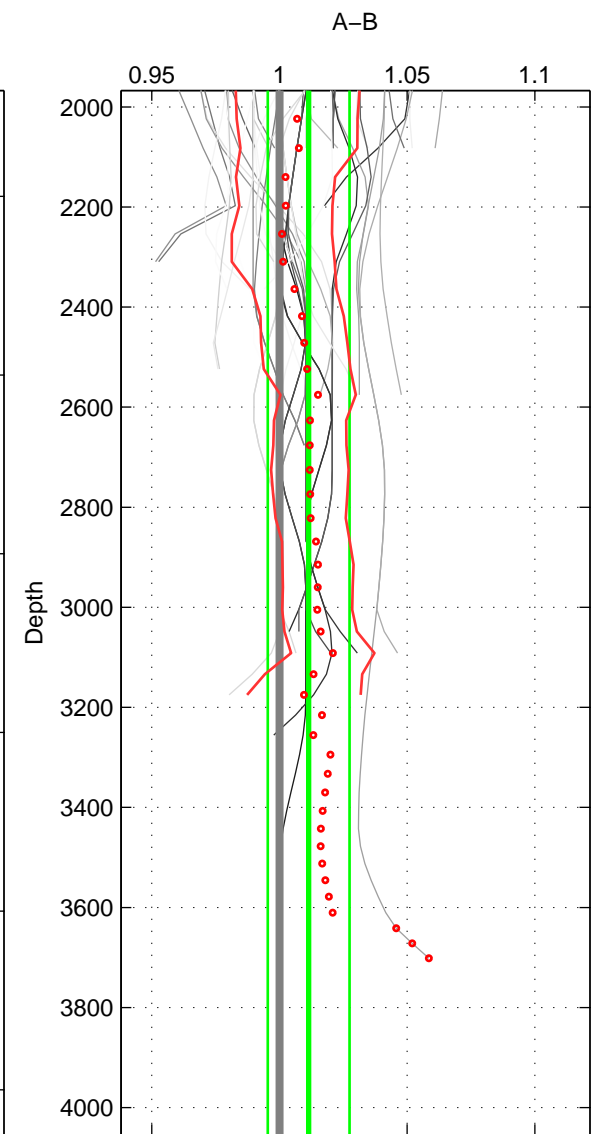

Cruise A (red). Date: Jul 1984 Cruisename: 1-06AQ19840719

Cruise B (blue). Date: May 2002 Cruisename: 108-77DN20020420

*** "Favourite" values are those of space 1.

	Offset	O.StDev	Ratio	R.Stdev	Rating
SIGMA:	0.008	0.014	1.008	0.015	4
THETA:	0.004	0.016	1.004	0.017	3
DEPTH:	0.011	0.016	1.011	0.016	3
FAV.:	0.008	0.014	1.008	0.015	4

Profiles of A: 13
 Profiles of B: 9
 Diff profs: 48
 WMoffset (A-B): 0.0076085
 WMoffset stdev: 0.014053
 WMratio (A/B): 1.0078
 WMratio stdev: 0.014585

Quality (1-5): 4

Profiles of A: 13
 Profiles of B: 9
 Diff profs: 44
 WMoffset (A-B): 0.0036637
 WMoffset stdev: 0.016316
 WMratio (A/B): 1.0038
 WMratio stdev: 0.016829

Quality (1-5): 3

Profiles of A: 13
 Profiles of B: 9
 Diff profs: 48
 WMoffset (A-B): 0.011059
 WMoffset stdev: 0.015541
 WMratio (A/B): 1.0114
 WMratio stdev: 0.016024

Quality (1-5): 3