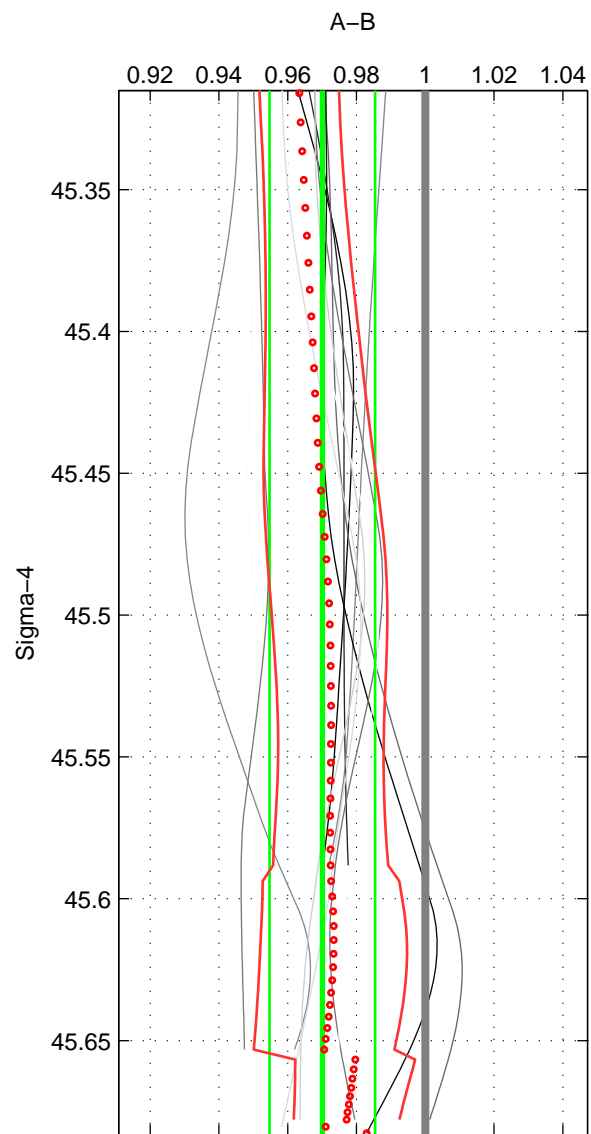

Cruise A (red). Date: Jul 2002 Cruisename: 697-49UP20020620

Cruise B (blue). Date: Feb 2006 Cruisename: 710-49UP20060113

*** "Favourite" values are means of spaces 1 2 3.

	Offset	O.StDev	Ratio	R.Stdev	Rating
SIGMA:	-0.091	0.049	0.970	0.015	4
THETA:	-0.108	0.049	0.965	0.016	4
DEPTH:	-0.099	0.059	0.968	0.019	4
FAV. :	-0.099	0.052	0.967	0.017	4

Profiles of A: 9
 Profiles of B: 4
 Diff profs : 12
 WMoffset (A-B): -0.091337
 WMoffset stdev: 0.049065
 WMratio (A/B): 0.97007
 WMratio stdev: 0.015344

Quality (1-5): 4

Profiles of A: 9
 Profiles of B: 9
 Diff profs : 27
 WMoffset (A-B): -0.10787
 WMoffset stdev: 0.048824
 WMratio (A/B): 0.96456
 WMratio stdev: 0.015649

Quality (1-5): 4

Profiles of A: 9
 Profiles of B: 9
 Diff profs : 27
 WMoffset (A-B): -0.098633
 WMoffset stdev: 0.058932
 WMratio (A/B): 0.96776
 WMratio stdev: 0.018923

Quality (1-5): 4