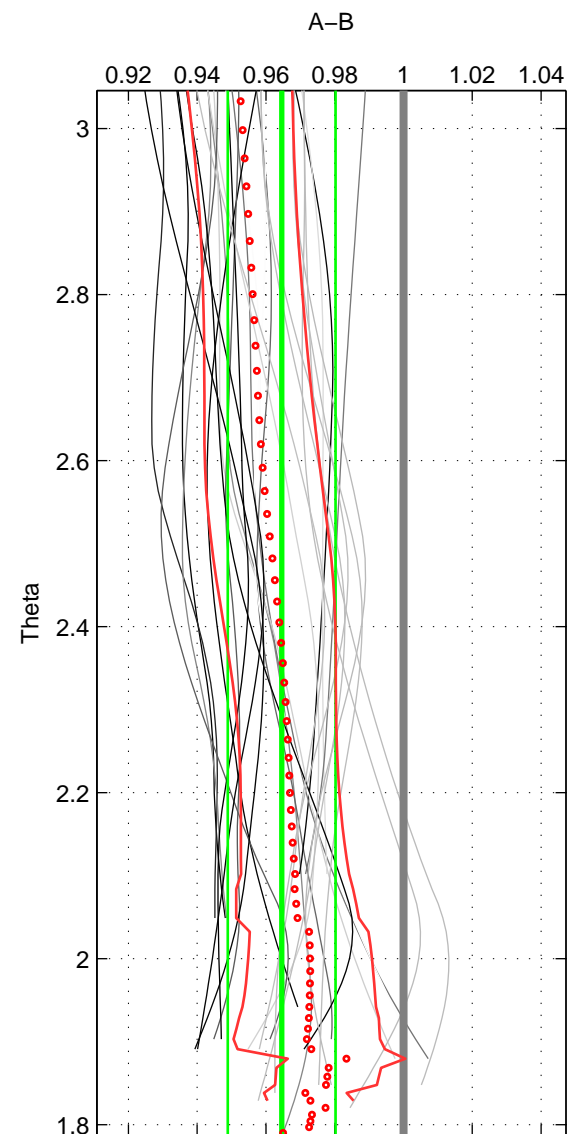

Cruise A (red). Date: Jul 2002 Cruisename: 697-49UP20020620

Cruise B (blue). Date: Feb 2006 Cruisename: 710-49UP20060113

*** "Favourite" values are means of spaces 1 2 3.

	Offset	O.StDev	Ratio	R.Stdev	Rating
SIGMA:	-0.091	0.049	0.970	0.015	4
THETA:	-0.108	0.049	0.965	0.016	4
DEPTH:	-0.099	0.059	0.968	0.019	4
FAV. :	-0.099	0.052	0.967	0.017	4

Profiles of A: 9
 Profiles of B: 4
 Diff profs : 12
 WMoffset (A-B): -0.091337
 WMoffset stdev: 0.049065
 WMratio (A/B): 0.97007
 WMratio stdev: 0.015344

Quality (1-5): 4

Profiles of A: 9
 Profiles of B: 9
 Diff profs : 27
 WMoffset (A-B): -0.10787
 WMoffset stdev: 0.048824
 WMratio (A/B): 0.96456
 WMratio stdev: 0.015649

Quality (1-5): 4

Profiles of A: 9
 Profiles of B: 9
 Diff profs : 27
 WMoffset (A-B): -0.098633
 WMoffset stdev: 0.058932
 WMratio (A/B): 0.96776
 WMratio stdev: 0.018923

Quality (1-5): 4