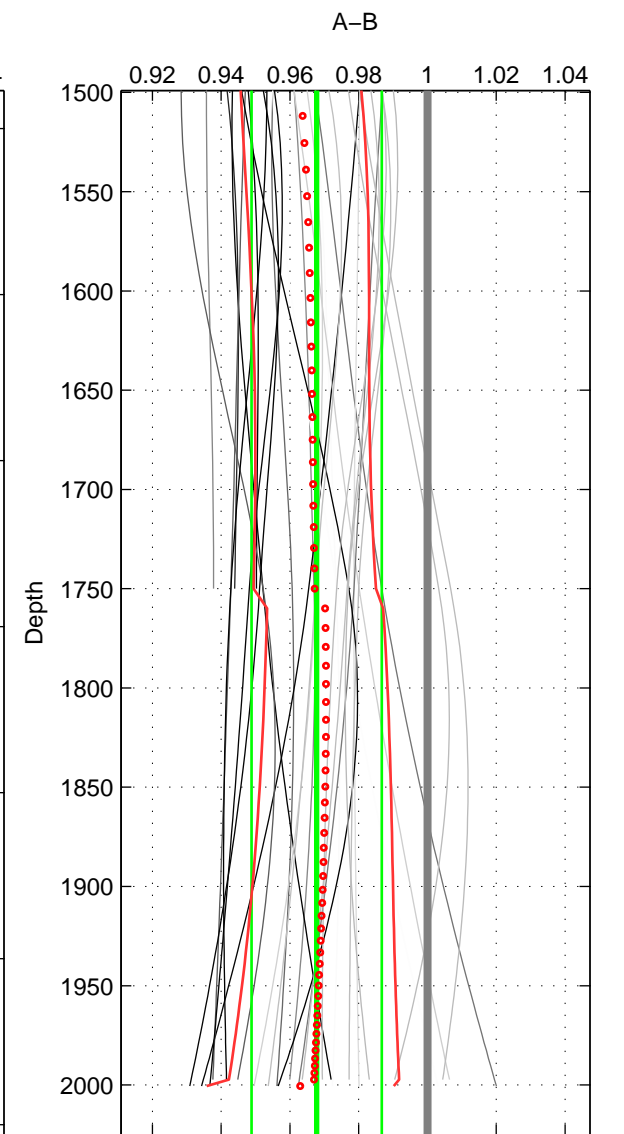

Cruise A (red). Date: Jul 2002 Cruisename: 697-49UP20020620

Cruise B (blue). Date: Feb 2006 Cruisename: 710-49UP20060113

*** "Favourite" values are means of spaces 1 2 3.

	Offset	O.StDev	Ratio	R.Stdev	Rating
SIGMA:	-0.091	0.049	0.970	0.015	4
THETA:	-0.108	0.049	0.965	0.016	4
DEPTH:	-0.099	0.059	0.968	0.019	4
FAV. :	-0.099	0.052	0.967	0.017	4

Profiles of A: 9
 Profiles of B: 4
 Diff profs : 12
 WMoffset (A-B): -0.091337
 WMoffset stdev: 0.049065
 WMratio (A/B): 0.97007
 WMratio stdev: 0.015344

Quality (1-5): 4

Profiles of A: 9
 Profiles of B: 9
 Diff profs : 27
 WMoffset (A-B): -0.10787
 WMoffset stdev: 0.048824
 WMratio (A/B): 0.96456
 WMratio stdev: 0.015649

Quality (1-5): 4

Profiles of A: 9
 Profiles of B: 9
 Diff profs : 27
 WMoffset (A-B): -0.098633
 WMoffset stdev: 0.058932
 WMratio (A/B): 0.96776
 WMratio stdev: 0.018923

Quality (1-5): 4