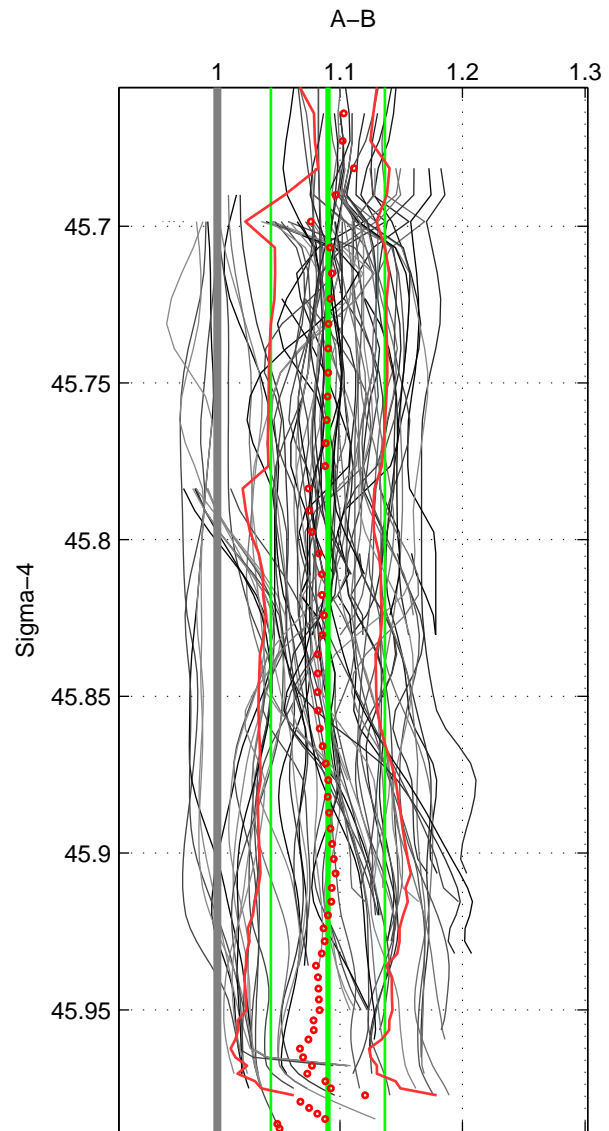

Cruise A (red). Date: Jun 1994 Cruisename: 183-18HU19940524

Cruise B (blue). Date: May 2008 Cruisename: 199-18HU20080520

\*\*\* "Favourite" values are means of spaces 1 2 3.

	Offset	O.StDev	Ratio	R.Stdev	Rating
SIGMA:	0.094	0.047	1.090	0.046	5
THETA:	0.092	0.051	1.089	0.051	5
DEPTH:	0.064	0.047	1.063	0.048	5
FAV.:	0.083	0.048	1.081	0.048	5

Profiles of A: 17  
 Profiles of B: 17  
 Diff profs: 91  
 WMoffset (A-B): 0.093666  
 WMoffset stdev: 0.046914  
 WMratio (A/B): 1.0902  
 WMratio stdev: 0.04644

Quality (1-5): 5

Profiles of A: 17  
 Profiles of B: 17  
 Diff profs: 90  
 WMoffset (A-B): 0.091727  
 WMoffset stdev: 0.050969  
 WMratio (A/B): 1.0895  
 WMratio stdev: 0.050906

Quality (1-5): 5

Profiles of A: 18  
 Profiles of B: 17  
 Diff profs: 95  
 WMoffset (A-B): 0.063714  
 WMoffset stdev: 0.047371  
 WMratio (A/B): 1.0635  
 WMratio stdev: 0.047801

Quality (1-5): 5