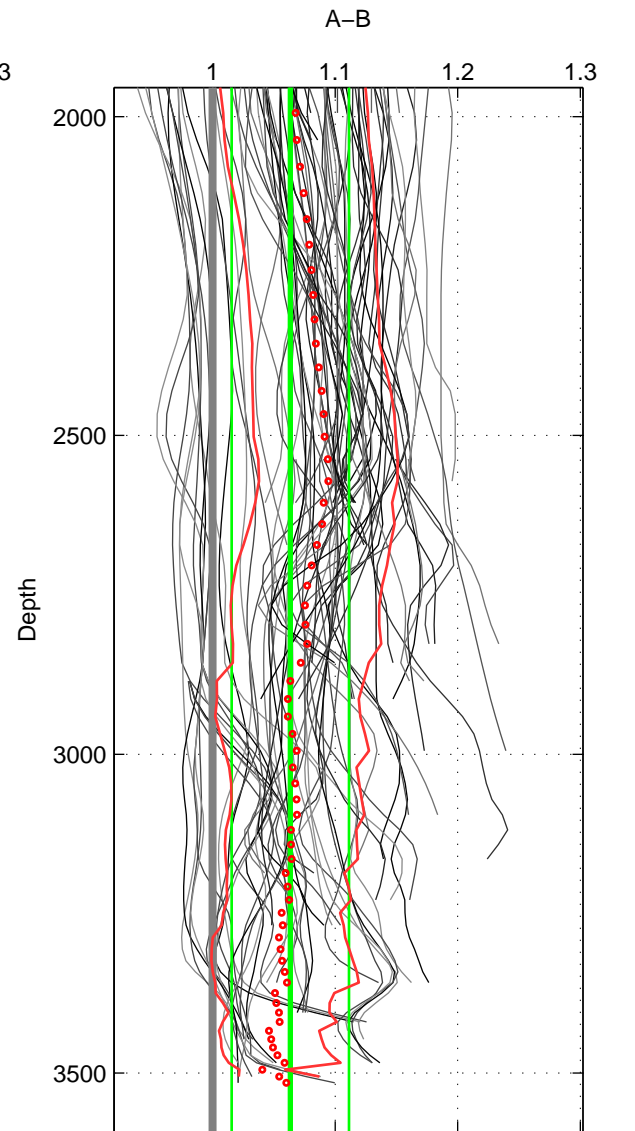

Cruise A (red). Date: Jun 1994 Cruisename: 183-18HU19940524

Cruise B (blue). Date: May 2008 Cruisename: 199-18HU20080520

\*\*\* "Favourite" values are means of spaces 1 2 3.

	Offset	O.StDev	Ratio	R.Stdev	Rating
SIGMA:	0.094	0.047	1.090	0.046	5
THETA:	0.092	0.051	1.089	0.051	5
DEPTH:	0.064	0.047	1.063	0.048	5
FAV.:	0.083	0.048	1.081	0.048	5

Profiles of A: 17  
 Profiles of B: 17  
 Diff profs: 91  
 WMoffset (A-B): 0.093666  
 WMoffset stdev: 0.046914  
 WMratio (A/B): 1.0902  
 WMratio stdev: 0.04644

Quality (1-5): 5

Profiles of A: 17  
 Profiles of B: 17  
 Diff profs: 90  
 WMoffset (A-B): 0.091727  
 WMoffset stdev: 0.050969  
 WMratio (A/B): 1.0895  
 WMratio stdev: 0.050906

Quality (1-5): 5

Profiles of A: 18  
 Profiles of B: 17  
 Diff profs: 95  
 WMoffset (A-B): 0.063714  
 WMoffset stdev: 0.047371  
 WMratio (A/B): 1.0635  
 WMratio stdev: 0.047801

Quality (1-5): 5