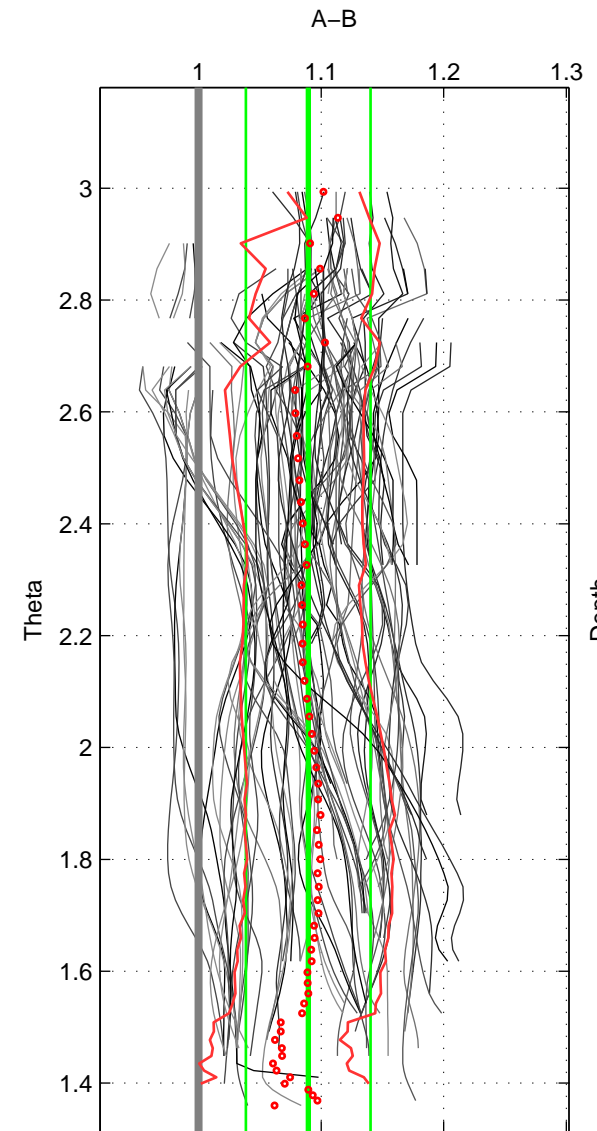

Cruise A (red). Date: Jun 1994 Cruisename: 183-18HU19940524

Cruise B (blue). Date: May 2008 Cruisename: 199-18HU20080520

\*\*\* "Favourite" values are means of spaces 1 2 3.

	Offset	O.StDev	Ratio	R.Stdev	Rating
SIGMA:	0.094	0.047	1.090	0.046	5
THETA:	0.092	0.051	1.089	0.051	5
DEPTH:	0.064	0.047	1.063	0.048	5
FAV.:	0.083	0.048	1.081	0.048	5

Profiles of A: 17  
 Profiles of B: 17  
 Diff profs: 91  
 WMoffset (A-B): 0.093666  
 WMoffset stdev: 0.046914  
 WMratio (A/B): 1.0902  
 WMratio stdev: 0.04644

Quality (1-5): 5

Profiles of A: 17  
 Profiles of B: 17  
 Diff profs: 90  
 WMoffset (A-B): 0.091727  
 WMoffset stdev: 0.050969  
 WMratio (A/B): 1.0895  
 WMratio stdev: 0.050906

Quality (1-5): 5

Profiles of A: 18  
 Profiles of B: 17  
 Diff profs: 95  
 WMoffset (A-B): 0.063714  
 WMoffset stdev: 0.047371  
 WMratio (A/B): 1.0635  
 WMratio stdev: 0.047801

Quality (1-5): 5