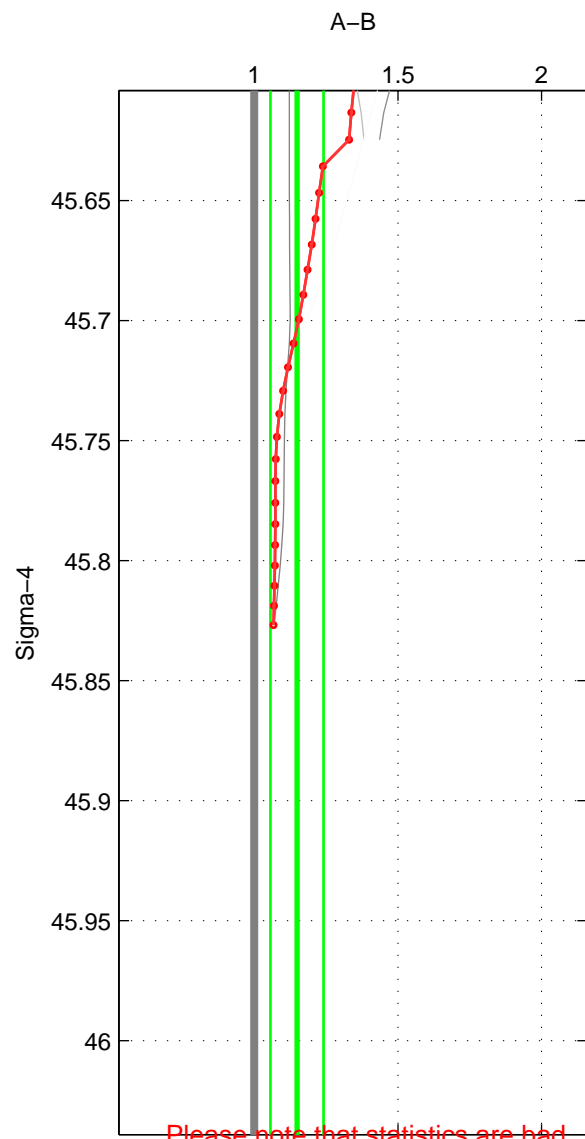

Cruise A (red). Date: Jan 1993 Cruisename: 144-06MT19921227

Cruise B (blue). Date: Mar 2009 Cruisename: 301-740H20090307

\*\*\* "Favourite" values are those of space 3.

	Offset	O.StDev	Ratio	R.Stdev	Rating
SIGMA:	0.198	0.121	1.149	0.092	1
THETA:	0.245	0.338	1.137	0.222	2
DEPTH:	0.061	0.039	1.044	0.028	3
FAV.:	0.061	0.039	1.044	0.028	3

Profiles of A: 3  
 Profiles of B: 3  
 Diff profs: 4  
 WMoffset (A-B): 0.19835  
 WMoffset stdev: 0.12112  
 WMratio (A/B): 1.1489  
 WMratio stdev: 0.092349

Quality (1-5): 1

Profiles of A: 5  
 Profiles of B: 3  
 Diff profs: 9  
 WMoffset (A-B): 0.2446  
 WMoffset stdev: 0.33751  
 WMratio (A/B): 1.1369  
 WMratio stdev: 0.22202

Quality (1-5): 2

Profiles of A: 6  
 Profiles of B: 3  
 Diff profs: 11  
 WMoffset (A-B): 0.061204  
 WMoffset stdev: 0.039065  
 WMratio (A/B): 1.044  
 WMratio stdev: 0.028132

Quality (1-5): 3