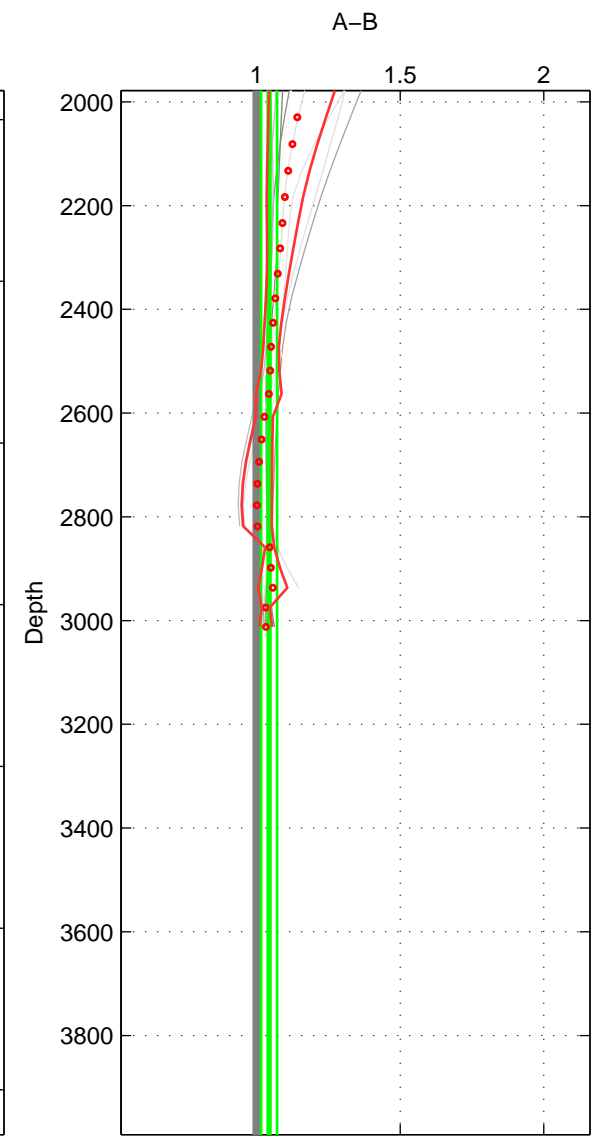

Cruise A (red). Date: Jan 1993 Cruisename: 144-06MT19921227

Cruise B (blue). Date: Mar 2009 Cruisename: 301-740H20090307

\*\*\* "Favourite" values are those of space 3.

	Offset	O.StDev	Ratio	R.Stdev	Rating
SIGMA:	0.198	0.121	1.149	0.092	1
THETA:	0.245	0.338	1.137	0.222	2
DEPTH:	0.061	0.039	1.044	0.028	3
FAV.:	0.061	0.039	1.044	0.028	3

Profiles of A: 3  
 Profiles of B: 3  
 Diff profs: 4  
 WMoffset (A-B): 0.19835  
 WMoffset stdev: 0.12112  
 WMratio (A/B): 1.1489  
 WMratio stdev: 0.092349

Quality (1-5): 1

Profiles of A: 5  
 Profiles of B: 3  
 Diff profs: 9  
 WMoffset (A-B): 0.2446  
 WMoffset stdev: 0.33751  
 WMratio (A/B): 1.1369  
 WMratio stdev: 0.22202

Quality (1-5): 2

Profiles of A: 6  
 Profiles of B: 3  
 Diff profs: 11  
 WMoffset (A-B): 0.061204  
 WMoffset stdev: 0.039065  
 WMratio (A/B): 1.044  
 WMratio stdev: 0.028132

Quality (1-5): 3