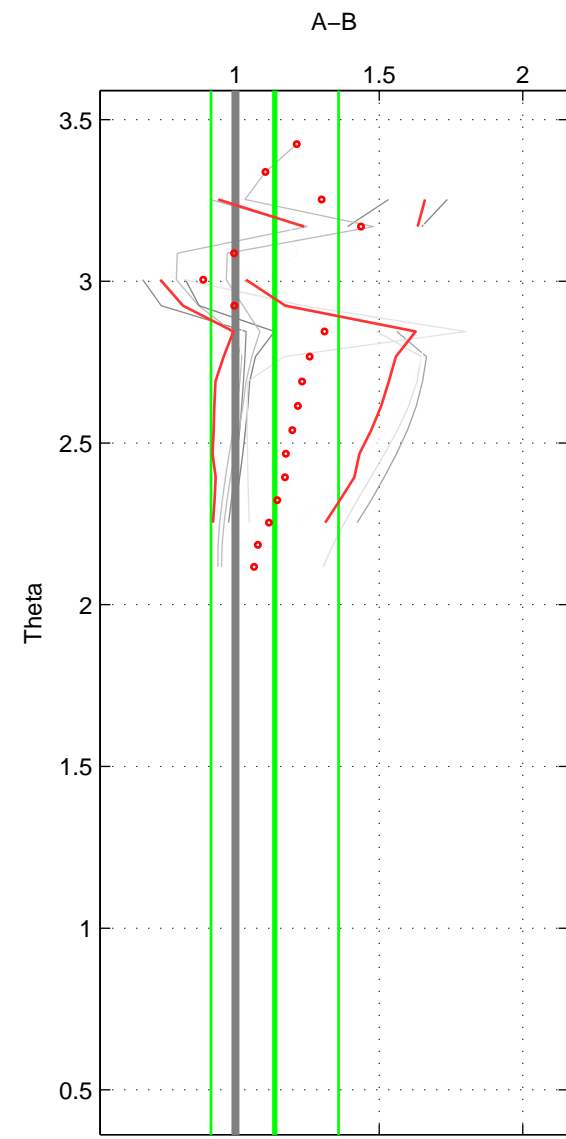

Cruise A (red). Date: Jan 1993 Cruisename: 144-06MT19921227

Cruise B (blue). Date: Mar 2009 Cruisename: 301-740H20090307

\*\*\* "Favourite" values are those of space 3.

	Offset	O.StDev	Ratio	R.Stdev	Rating
SIGMA:	0.198	0.121	1.149	0.092	1
THETA:	0.245	0.338	1.137	0.222	2
DEPTH:	0.061	0.039	1.044	0.028	3
FAV.:	0.061	0.039	1.044	0.028	3

Profiles of A: 3  
 Profiles of B: 3  
 Diff profs: 4  
 WMoffset (A-B): 0.19835  
 WMoffset stdev: 0.12112  
 WMratio (A/B): 1.1489  
 WMratio stdev: 0.092349

Quality (1-5): 1

Profiles of A: 5  
 Profiles of B: 3  
 Diff profs: 9  
 WMoffset (A-B): 0.2446  
 WMoffset stdev: 0.33751  
 WMratio (A/B): 1.1369  
 WMratio stdev: 0.22202

Quality (1-5): 2

Profiles of A: 6  
 Profiles of B: 3  
 Diff profs: 11  
 WMoffset (A-B): 0.061204  
 WMoffset stdev: 0.039065  
 WMratio (A/B): 1.044  
 WMratio stdev: 0.028132

Quality (1-5): 3