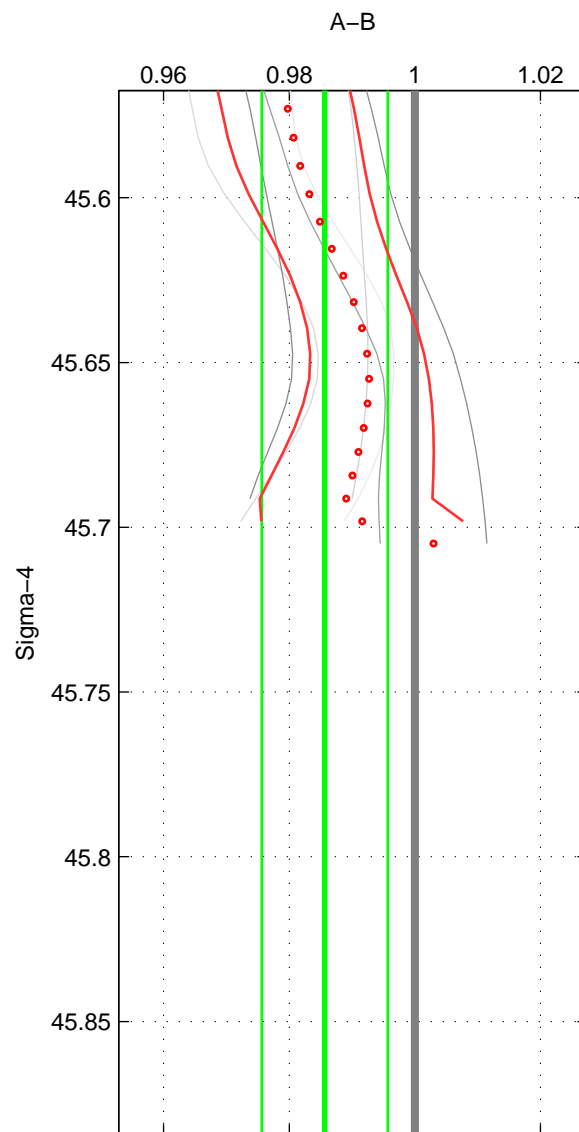

Cruise A (red). Date: Jun 1999 Cruisename: 578-49K619990523

Cruise B (blue). Date: Jul 2002 Cruisename: 697-49UP20020620

*** "Favourite" values are means of spaces 1 2.

	Offset	O.StDev	Ratio	R.Stdev	Rating
SIGMA:	-0.043	0.030	0.986	0.010	3
THETA:	-0.044	0.030	0.985	0.010	3
DEPTH:	-0.035	0.017	0.989	0.005	2
FAV.:	-0.043	0.030	0.986	0.010	3

Profiles of A: 2
 Profiles of B: 5
 Diff profs : 6
 WMoffset (A-B): -0.042939
 WMoffset stdev: 0.030359
 WMratio (A/B): 0.98565
 WMratio stdev: 0.010038

Quality (1-5): 3

Profiles of A: 2
 Profiles of B: 5
 Diff profs : 6
 WMoffset (A-B): -0.04352
 WMoffset stdev: 0.029837
 WMratio (A/B): 0.98546
 WMratio stdev: 0.0098541

Quality (1-5): 3

Profiles of A: 2
 Profiles of B: 5
 Diff profs : 6
 WMoffset (A-B): -0.034703
 WMoffset stdev: 0.016808
 WMratio (A/B): 0.98854
 WMratio stdev: 0.0053982

Quality (1-5): 2

Please note that statistics are bad.