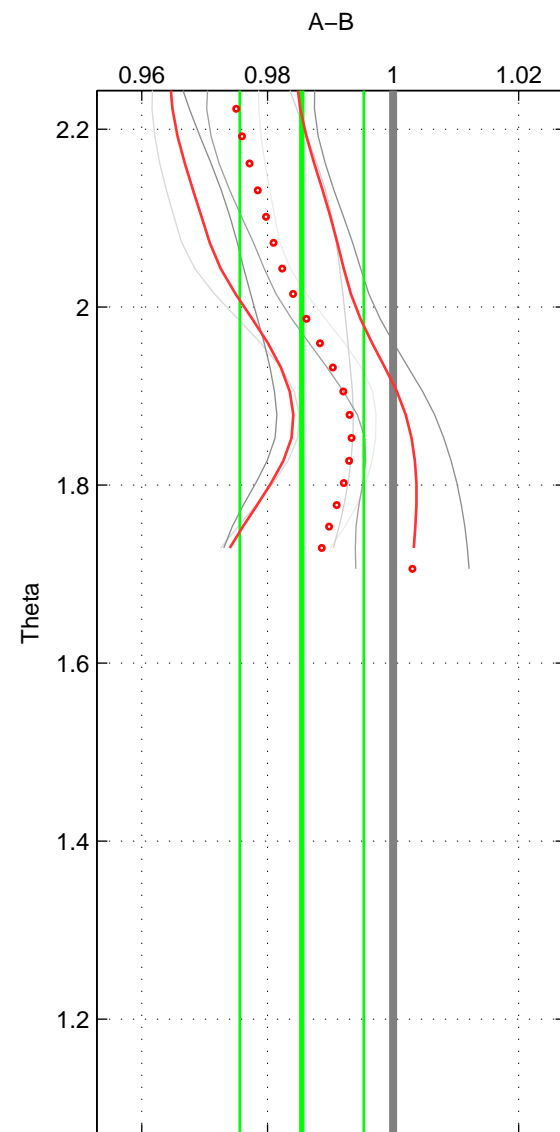

Cruise A (red). Date: Jun 1999 Cruisename: 578-49K619990523

Cruise B (blue). Date: Jul 2002 Cruisename: 697-49UP20020620

*** "Favourite" values are means of spaces 1 2.

	Offset	O.StDev	Ratio	R.Stdev	Rating
SIGMA:	-0.043	0.030	0.986	0.010	3
THETA:	-0.044	0.030	0.985	0.010	3
DEPTH:	-0.035	0.017	0.989	0.005	2
FAV.:	-0.043	0.030	0.986	0.010	3

Profiles of A: 2
 Profiles of B: 5
 Diff profs : 6
 WMoffset (A-B): -0.042939
 WMoffset stdev: 0.030359
 WMratio (A/B): 0.98565
 WMratio stdev: 0.010038

Quality (1-5): 3

Profiles of A: 2
 Profiles of B: 5
 Diff profs : 6
 WMoffset (A-B): -0.04352
 WMoffset stdev: 0.029837
 WMratio (A/B): 0.98546
 WMratio stdev: 0.0098541

Quality (1-5): 3

Profiles of A: 2
 Profiles of B: 5
 Diff profs : 6
 WMoffset (A-B): -0.034703
 WMoffset stdev: 0.016808
 WMratio (A/B): 0.98854
 WMratio stdev: 0.0053982

Quality (1-5): 2

Please note that statistics are bad.