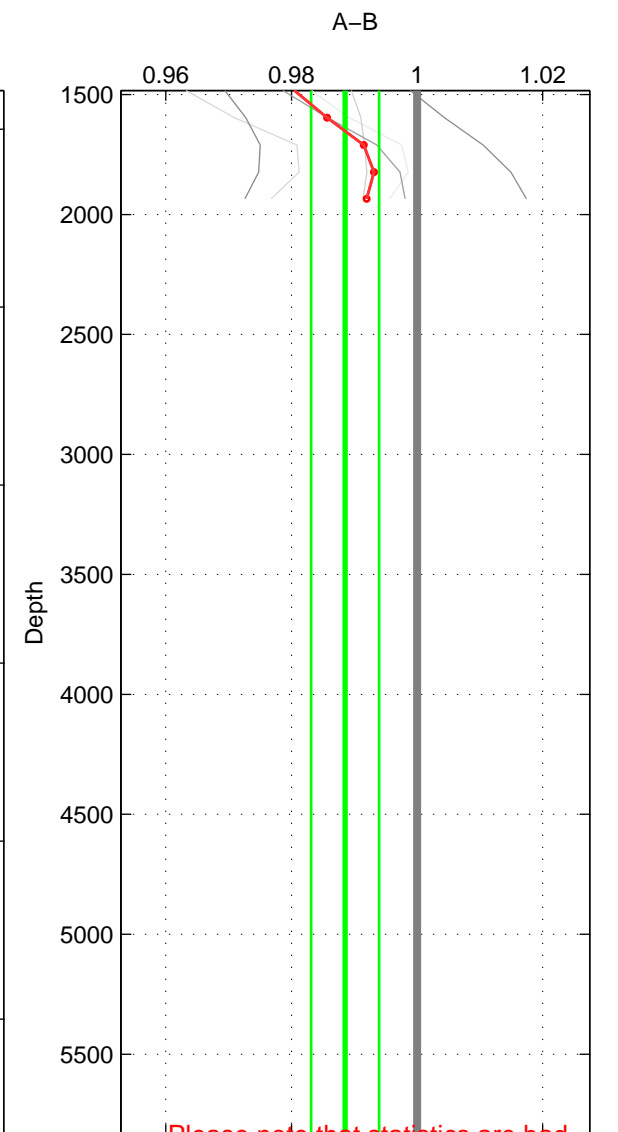

Cruise A (red). Date: Jun 1999 Cruisename: 578-49K619990523

Cruise B (blue). Date: Jul 2002 Cruisename: 697-49UP20020620

*** "Favourite" values are means of spaces 1 2.

	Offset	O.StDev	Ratio	R.Stdev	Rating
SIGMA:	-0.043	0.030	0.986	0.010	3
THETA:	-0.044	0.030	0.985	0.010	3
DEPTH:	-0.035	0.017	0.989	0.005	2
FAV.:	-0.043	0.030	0.986	0.010	3

Profiles of A: 2
 Profiles of B: 5
 Diff profs : 6
 WMoffset (A-B): -0.042939
 WMoffset stdev: 0.030359
 WMratio (A/B): 0.98565
 WMratio stdev: 0.010038

Quality (1-5): 3

Profiles of A: 2
 Profiles of B: 5
 Diff profs : 6
 WMoffset (A-B): -0.04352
 WMoffset stdev: 0.029837
 WMratio (A/B): 0.98546
 WMratio stdev: 0.0098541

Quality (1-5): 3

Profiles of A: 2
 Profiles of B: 5
 Diff profs : 6
 WMoffset (A-B): -0.034703
 WMoffset stdev: 0.016808
 WMratio (A/B): 0.98854
 WMratio stdev: 0.0053982

Quality (1-5): 2

Please note that statistics are bad.