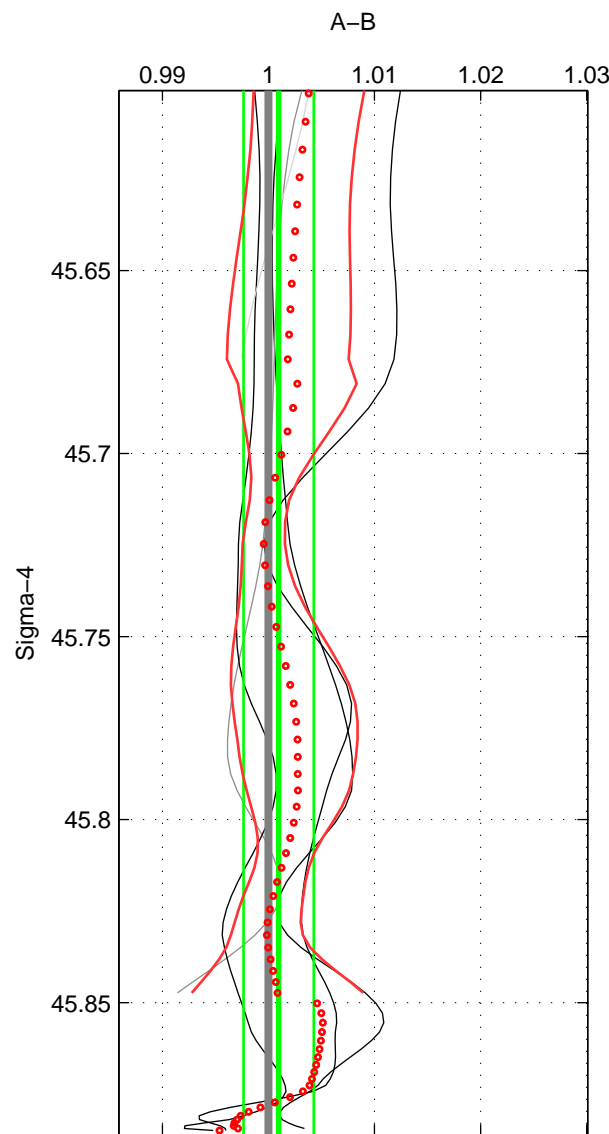

Cruise A (red). Date: Jun 2001 Cruisename: 591-49NZ20010604

Cruise B (blue). Date: Oct 2004 Cruisename: 602-49NZ20041013

\*\*\* "Favourite" values are means of spaces 1 2 3.

	Offset	O.StDev	Ratio	R.Stdev	Rating
SIGMA:	0.003	0.009	1.001	0.003	2
THETA:	0.001	0.011	1.000	0.004	2
DEPTH:	-0.004	0.013	0.999	0.005	2
FAV.:	-0.000	0.011	1.000	0.004	2

Profiles of A: 5  
 Profiles of B: 3  
 Diff profs: 5  
 WMoffset (A-B): 0.0026813  
 WMoffset stdev: 0.0092696  
 WMratio (A/B): 1.001  
 WMratio stdev: 0.0033136

Quality (1-5): 2

Profiles of A: 5  
 Profiles of B: 3  
 Diff profs: 5  
 WMoffset (A-B): 0.000905  
 WMoffset stdev: 0.011081  
 WMratio (A/B): 1.0004  
 WMratio stdev: 0.0041147

Quality (1-5): 2

Profiles of A: 5  
 Profiles of B: 3  
 Diff profs: 5  
 WMoffset (A-B): -0.0036394  
 WMoffset stdev: 0.012604  
 WMratio (A/B): 0.99864  
 WMratio stdev: 0.0046486

Quality (1-5): 2