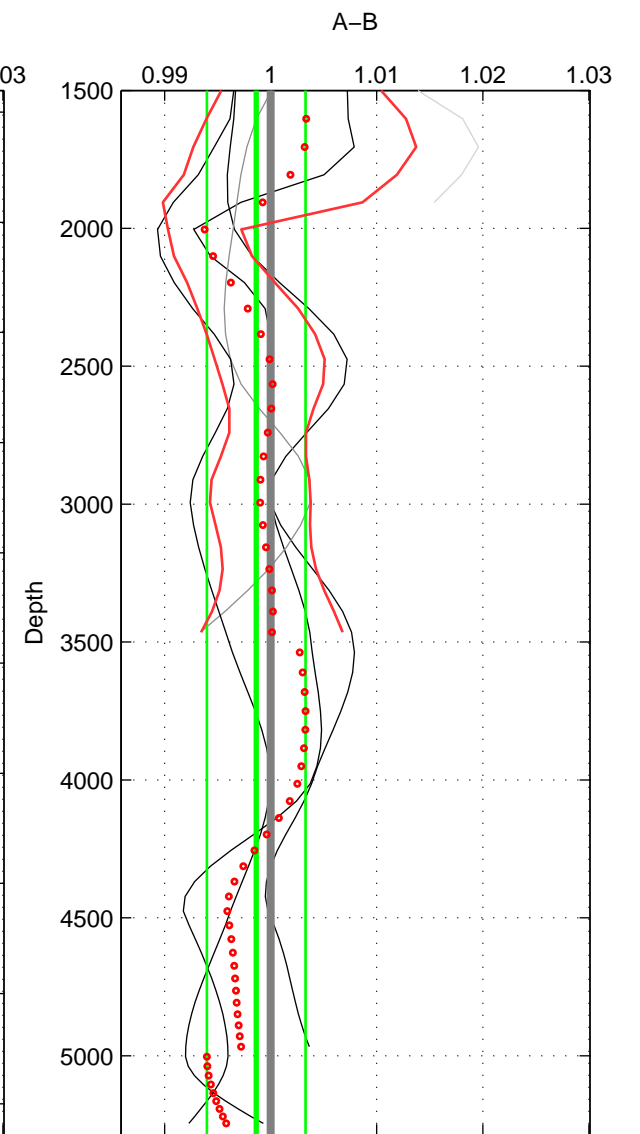

Cruise A (red). Date: Jun 2001 Cruisename: 591-49NZ20010604

Cruise B (blue). Date: Oct 2004 Cruisename: 602-49NZ20041013

\*\*\* "Favourite" values are means of spaces 1 2 3.

	Offset	O.StDev	Ratio	R.Stdev	Rating
SIGMA:	0.003	0.009	1.001	0.003	2
THETA:	0.001	0.011	1.000	0.004	2
DEPTH:	-0.004	0.013	0.999	0.005	2
FAV.:	-0.000	0.011	1.000	0.004	2

Profiles of A: 5  
 Profiles of B: 3  
 Diff profs: 5  
 WMoffset (A-B): 0.0026813  
 WMoffset stdev: 0.0092696  
 WMratio (A/B): 1.001  
 WMratio stdev: 0.0033136

Quality (1-5): 2

Profiles of A: 5  
 Profiles of B: 3  
 Diff profs: 5  
 WMoffset (A-B): 0.000905  
 WMoffset stdev: 0.011081  
 WMratio (A/B): 1.0004  
 WMratio stdev: 0.0041147

Quality (1-5): 2

Profiles of A: 5  
 Profiles of B: 3  
 Diff profs: 5  
 WMoffset (A-B): -0.0036394  
 WMoffset stdev: 0.012604  
 WMratio (A/B): 0.99864  
 WMratio stdev: 0.0046486

Quality (1-5): 2