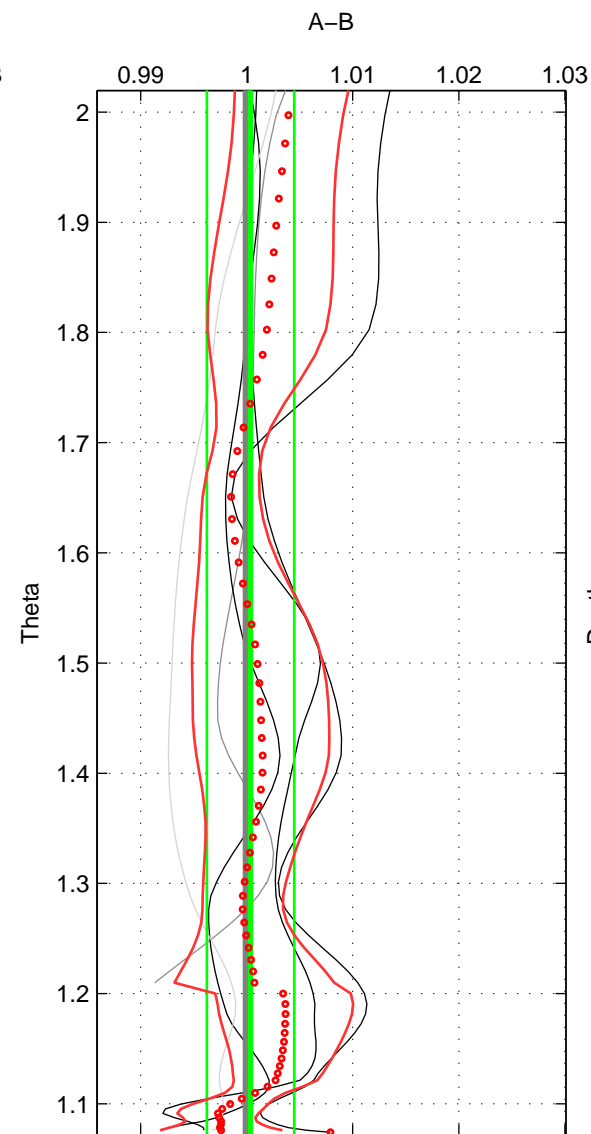

Cruise A (red). Date: Jun 2001 Cruisename: 591-49NZ20010604

Cruise B (blue). Date: Oct 2004 Cruisename: 602-49NZ20041013

\*\*\* "Favourite" values are means of spaces 1 2 3.

	Offset	O.StDev	Ratio	R.Stdev	Rating
SIGMA:	0.003	0.009	1.001	0.003	2
THETA:	0.001	0.011	1.000	0.004	2
DEPTH:	-0.004	0.013	0.999	0.005	2
FAV.:	-0.000	0.011	1.000	0.004	2

Profiles of A: 5  
 Profiles of B: 3  
 Diff profs: 5  
 WMoffset (A-B): 0.0026813  
 WMoffset stdev: 0.0092696  
 WMratio (A/B): 1.001  
 WMratio stdev: 0.0033136

Quality (1-5): 2

Profiles of A: 5  
 Profiles of B: 3  
 Diff profs: 5  
 WMoffset (A-B): 0.000905  
 WMoffset stdev: 0.011081  
 WMratio (A/B): 1.0004  
 WMratio stdev: 0.0041147

Quality (1-5): 2

Profiles of A: 5  
 Profiles of B: 3  
 Diff profs: 5  
 WMoffset (A-B): -0.0036394  
 WMoffset stdev: 0.012604  
 WMratio (A/B): 0.99864  
 WMratio stdev: 0.0046486

Quality (1-5): 2