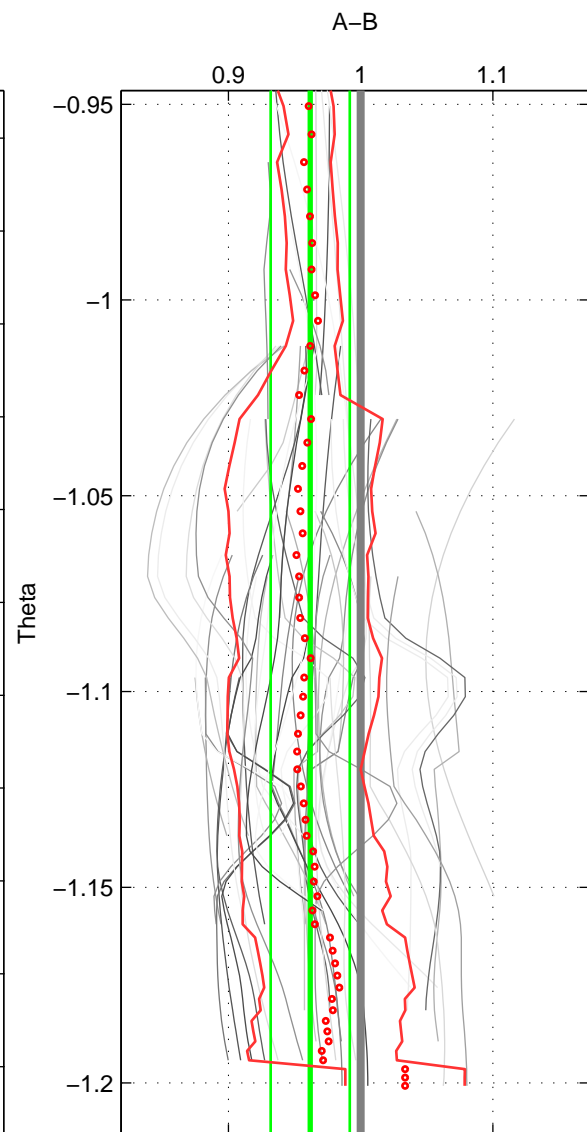

Cruise A (red). Date: Nov 1991 Cruisename: 84-58JH19911105

Cruise B (blue). Date: Aug 1993 Cruisename: 87-58JH19930730

\*\*\* "Favourite" values are means of spaces 1 2 3.

	Offset	O.StDev	Ratio	R.Stdev	Rating
SIGMA:	-0.041	0.045	0.960	0.044	4
THETA:	-0.039	0.031	0.962	0.030	4
DEPTH:	-0.040	0.052	0.961	0.052	4
FAV.:	-0.040	0.043	0.961	0.042	4

Profiles of A: 13  
 Profiles of B: 9  
 Diff profs : 50  
 WMoffset (A-B): -0.04131  
 WMoffset stdev: 0.044833  
 WMratio (A/B): 0.95988  
 WMratio stdev: 0.044318

Quality (1-5): 4

Profiles of A: 13  
 Profiles of B: 9  
 Diff profs : 50  
 WMoffset (A-B): -0.039025  
 WMoffset stdev: 0.03099  
 WMratio (A/B): 0.96184  
 WMratio stdev: 0.029867

Quality (1-5): 4

Profiles of A: 14  
 Profiles of B: 9  
 Diff profs : 50  
 WMoffset (A-B): -0.040268  
 WMoffset stdev: 0.05193  
 WMratio (A/B): 0.96149  
 WMratio stdev: 0.051688

Quality (1-5): 4