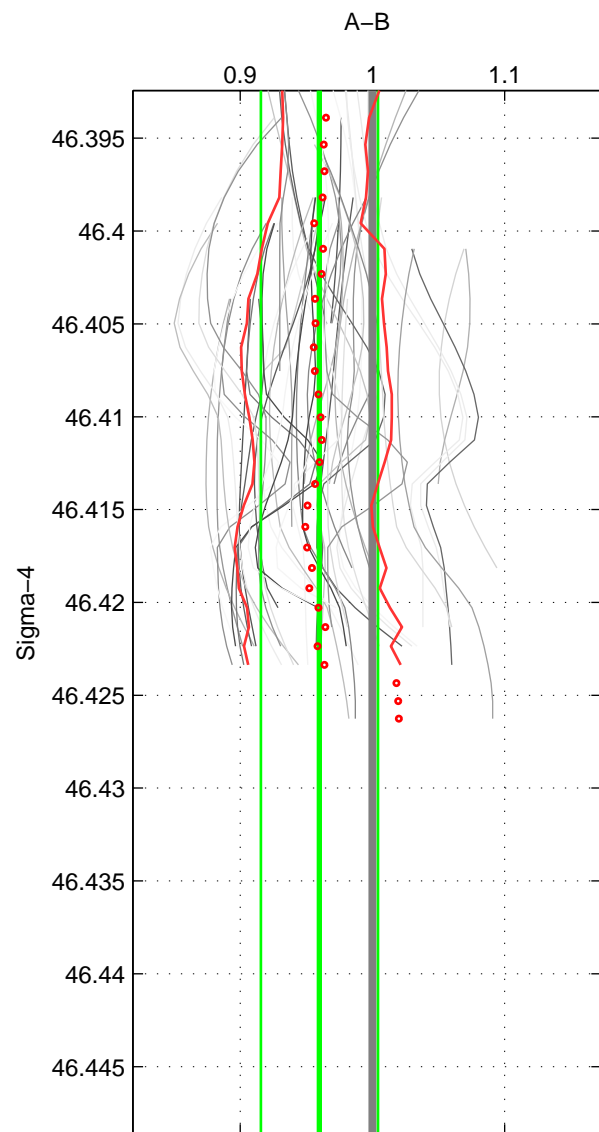

Cruise A (red). Date: Nov 1991 Cruisename: 84-58JH19911105

Cruise B (blue). Date: Aug 1993 Cruisename: 87-58JH19930730

\*\*\* "Favourite" values are means of spaces 1 2 3.

	Offset	O.StDev	Ratio	R.Stdev	Rating
SIGMA:	-0.041	0.045	0.960	0.044	4
THETA:	-0.039	0.031	0.962	0.030	4
DEPTH:	-0.040	0.052	0.961	0.052	4
FAV.:	-0.040	0.043	0.961	0.042	4

Profiles of A: 13  
 Profiles of B: 9  
 Diff profs : 50  
 WMoffset (A-B): -0.04131  
 WMoffset stdev: 0.044833  
 WMratio (A/B): 0.95988  
 WMratio stdev: 0.044318

Quality (1-5): 4

Profiles of A: 13  
 Profiles of B: 9  
 Diff profs : 50  
 WMoffset (A-B): -0.039025  
 WMoffset stdev: 0.03099  
 WMratio (A/B): 0.96184  
 WMratio stdev: 0.029867

Quality (1-5): 4

Profiles of A: 14  
 Profiles of B: 9  
 Diff profs : 50  
 WMoffset (A-B): -0.040268  
 WMoffset stdev: 0.05193  
 WMratio (A/B): 0.96149  
 WMratio stdev: 0.051688

Quality (1-5): 4