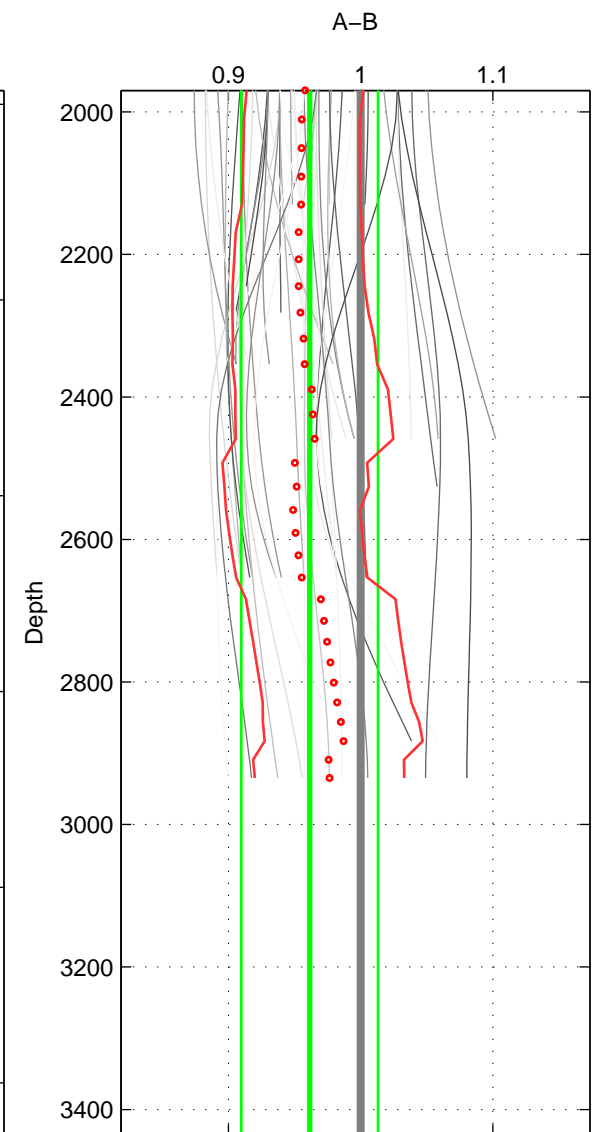

Cruise A (red). Date: Nov 1991 Cruisename: 84-58JH19911105

Cruise B (blue). Date: Aug 1993 Cruisename: 87-58JH19930730

\*\*\* "Favourite" values are means of spaces 1 2 3.

	Offset	O.StDev	Ratio	R.Stdev	Rating
SIGMA:	-0.041	0.045	0.960	0.044	4
THETA:	-0.039	0.031	0.962	0.030	4
DEPTH:	-0.040	0.052	0.961	0.052	4
FAV.:	-0.040	0.043	0.961	0.042	4

Profiles of A: 13  
 Profiles of B: 9  
 Diff profs : 50  
 WMoffset (A-B): -0.04131  
 WMoffset stdev: 0.044833  
 WMratio (A/B): 0.95988  
 WMratio stdev: 0.044318

Quality (1-5): 4

Profiles of A: 13  
 Profiles of B: 9  
 Diff profs : 50  
 WMoffset (A-B): -0.039025  
 WMoffset stdev: 0.03099  
 WMratio (A/B): 0.96184  
 WMratio stdev: 0.029867

Quality (1-5): 4

Profiles of A: 14  
 Profiles of B: 9  
 Diff profs : 50  
 WMoffset (A-B): -0.040268  
 WMoffset stdev: 0.05193  
 WMratio (A/B): 0.96149  
 WMratio stdev: 0.051688

Quality (1-5): 4