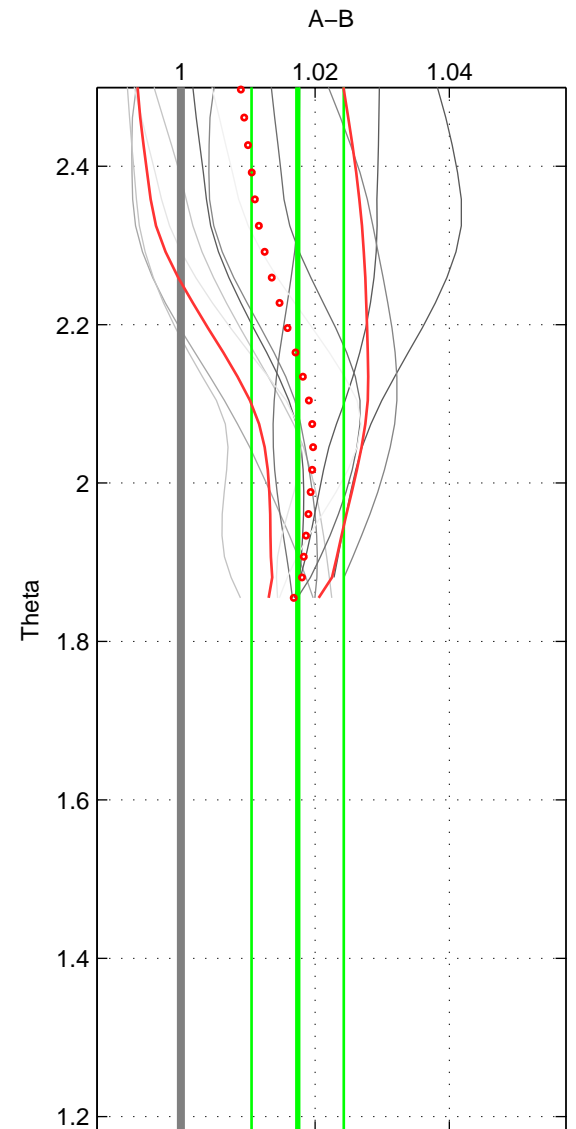

Cruise A (red). Date: Nov 1995 Cruisename: 625-49RY19951115
 Cruise B (blue). Date: Nov 2007 Cruisename: 675-49UF20071023

*** "Favourite" values are those of space 1.

	Offset	O.StDev	Ratio	R.Stdev	Rating
SIGMA:	0.049	0.015	1.018	0.005	5
THETA:	0.047	0.018	1.017	0.007	4
DEPTH:	0.060	0.004	1.022	0.002	3
FAV.:	0.049	0.015	1.018	0.005	5

Profiles of A: 16
 Profiles of B: 4
 Diff profs : 12
 WMoffset (A-B): 0.048629
 WMoffset stdev: 0.01452
 WMratio (A/B): 1.0179
 WMratio stdev: 0.0054457

Quality (1-5): 5

Profiles of A: 16
 Profiles of B: 4
 Diff profs : 12
 WMoffset (A-B): 0.047434
 WMoffset stdev: 0.018341
 WMratio (A/B): 1.0174
 WMratio stdev: 0.0068638

Quality (1-5): 4

Profiles of A: 16
 Profiles of B: 4
 Diff profs : 12
 WMoffset (A-B): 0.060374
 WMoffset stdev: 0.0043399
 WMratio (A/B): 1.022
 WMratio stdev: 0.0015828

Quality (1-5): 3

Please note that statistics are bad.