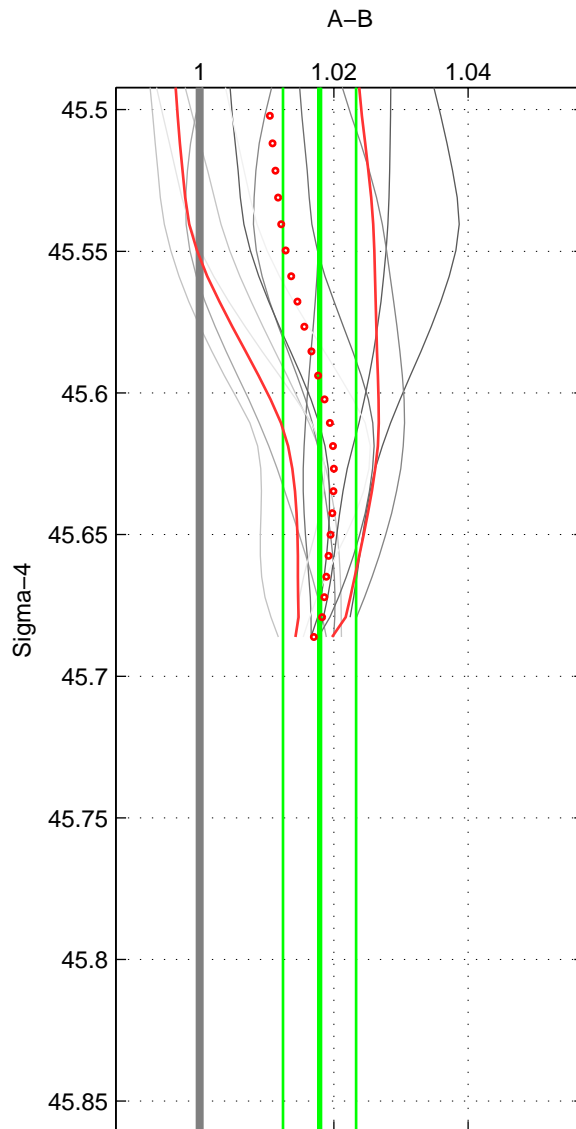

Cruise A (red). Date: Nov 1995 Cruisename: 625-49RY19951115
 Cruise B (blue). Date: Nov 2007 Cruisename: 675-49UF20071023

*** "Favourite" values are those of space 1.

	Offset	O.StDev	Ratio	R.Stdev	Rating
SIGMA:	0.049	0.015	1.018	0.005	5
THETA:	0.047	0.018	1.017	0.007	4
DEPTH:	0.060	0.004	1.022	0.002	3
FAV.:	0.049	0.015	1.018	0.005	5

Profiles of A: 16
 Profiles of B: 4
 Diff profs : 12
 WMoffset (A-B): 0.048629
 WMoffset stdev: 0.01452
 WMratio (A/B): 1.0179
 WMratio stdev: 0.0054457

Quality (1-5): 5

Profiles of A: 16
 Profiles of B: 4
 Diff profs : 12
 WMoffset (A-B): 0.047434
 WMoffset stdev: 0.018341
 WMratio (A/B): 1.0174
 WMratio stdev: 0.0068638

Quality (1-5): 4

Profiles of A: 16
 Profiles of B: 4
 Diff profs : 12
 WMoffset (A-B): 0.060374
 WMoffset stdev: 0.0043399
 WMratio (A/B): 1.022
 WMratio stdev: 0.0015828

Quality (1-5): 3

Please note that statistics are bad.