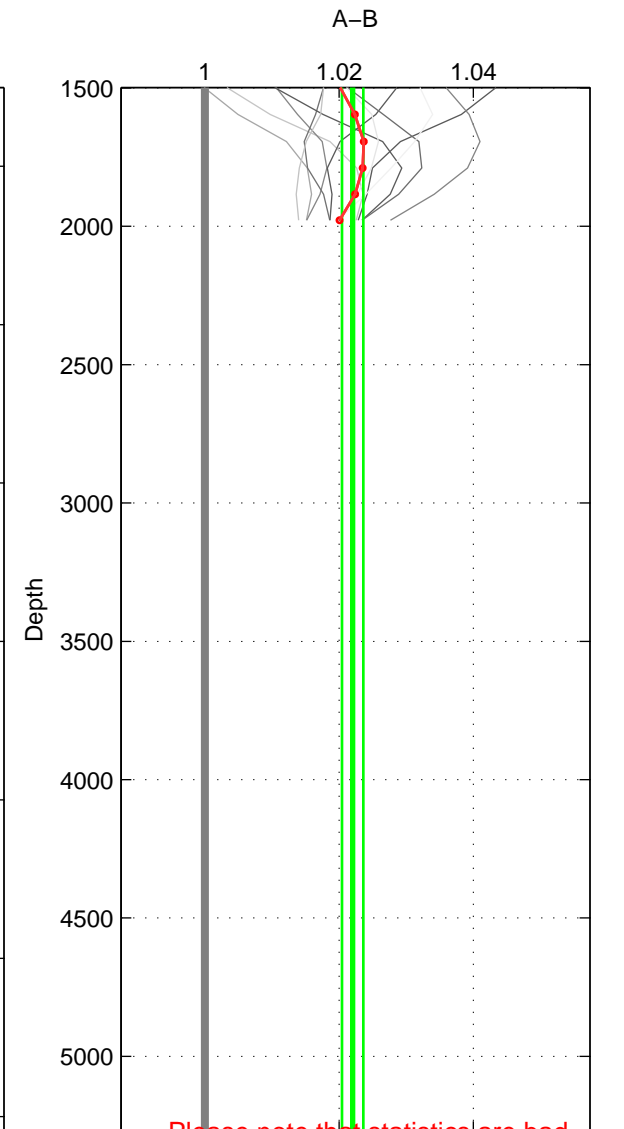

Cruise A (red). Date: Nov 1995 Cruisename: 625-49RY19951115
 Cruise B (blue). Date: Nov 2007 Cruisename: 675-49UF20071023

*** "Favourite" values are those of space 1.

	Offset	O.StDev	Ratio	R.Stdev	Rating
SIGMA:	0.049	0.015	1.018	0.005	5
THETA:	0.047	0.018	1.017	0.007	4
DEPTH:	0.060	0.004	1.022	0.002	3
FAV.:	0.049	0.015	1.018	0.005	5

Profiles of A: 16
 Profiles of B: 4
 Diff profs : 12
 WMoffset (A-B): 0.048629
 WMoffset stdev: 0.01452
 WMratio (A/B): 1.0179
 WMratio stdev: 0.0054457

Quality (1-5): 5

Profiles of A: 16
 Profiles of B: 4
 Diff profs : 12
 WMoffset (A-B): 0.047434
 WMoffset stdev: 0.018341
 WMratio (A/B): 1.0174
 WMratio stdev: 0.0068638

Quality (1-5): 4

Profiles of A: 16
 Profiles of B: 4
 Diff profs : 12
 WMoffset (A-B): 0.060374
 WMoffset stdev: 0.0043399
 WMratio (A/B): 1.022
 WMratio stdev: 0.0015828

Quality (1-5): 3

Please note that statistics are bad.