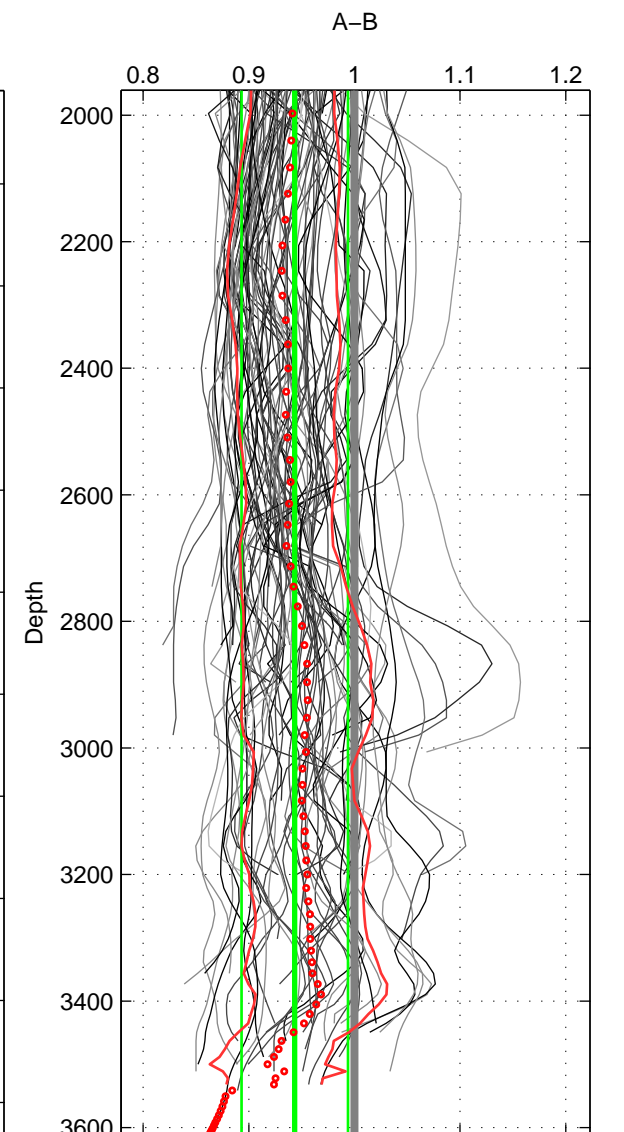

Cruise A (red). Date: Jul 1999 Cruisename: 190-18HU19990627

Cruise B (blue). Date: Jun 2001 Cruisename: 192-18HU20010530

\*\*\* "Favourite" values are means of spaces 1 2 3.

	Offset	O.StDev	Ratio	R.Stdev	Rating
SIGMA:	-0.055	0.052	0.947	0.050	5
THETA:	-0.056	0.051	0.946	0.049	5
DEPTH:	-0.059	0.053	0.943	0.050	5
FAV. :	-0.057	0.052	0.945	0.050	5

Profiles of A: 18  
 Profiles of B: 18  
 Diff profs : 100  
 WMoffset (A-B): -0.055233  
 WMoffset stdev: 0.052486  
 WMratio (A/B): 0.94687  
 WMratio stdev: 0.050211

Quality (1-5): 5

Profiles of A: 18  
 Profiles of B: 18  
 Diff profs : 100  
 WMoffset (A-B): -0.056019  
 WMoffset stdev: 0.051134  
 WMratio (A/B): 0.94594  
 WMratio stdev: 0.048846

Quality (1-5): 5

Profiles of A: 18  
 Profiles of B: 18  
 Diff profs : 100  
 WMoffset (A-B): -0.059316  
 WMoffset stdev: 0.053148  
 WMratio (A/B): 0.94345  
 WMratio stdev: 0.050369

Quality (1-5): 5