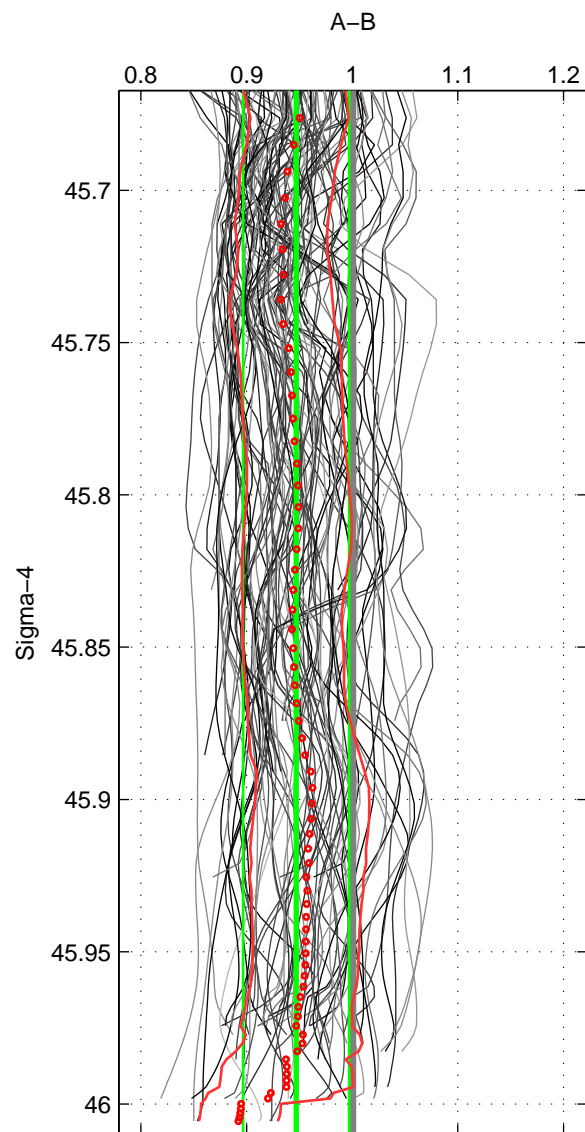

Cruise A (red). Date: Jul 1999 Cruisename: 190-18HU19990627

Cruise B (blue). Date: Jun 2001 Cruisename: 192-18HU20010530

\*\*\* "Favourite" values are means of spaces 1 2 3.

	Offset	O.StDev	Ratio	R.Stdev	Rating
SIGMA:	-0.055	0.052	0.947	0.050	5
THETA:	-0.056	0.051	0.946	0.049	5
DEPTH:	-0.059	0.053	0.943	0.050	5
FAV. :	-0.057	0.052	0.945	0.050	5

Profiles of A: 18  
 Profiles of B: 18  
 Diff profs : 100  
 WMoffset (A-B): -0.055233  
 WMoffset stdev: 0.052486  
 WMratio (A/B): 0.94687  
 WMratio stdev: 0.050211

Quality (1-5): 5

Profiles of A: 18  
 Profiles of B: 18  
 Diff profs : 100  
 WMoffset (A-B): -0.056019  
 WMoffset stdev: 0.051134  
 WMratio (A/B): 0.94594  
 WMratio stdev: 0.048846

Quality (1-5): 5

Profiles of A: 18  
 Profiles of B: 18  
 Diff profs : 100  
 WMoffset (A-B): -0.059316  
 WMoffset stdev: 0.053148  
 WMratio (A/B): 0.94345  
 WMratio stdev: 0.050369

Quality (1-5): 5