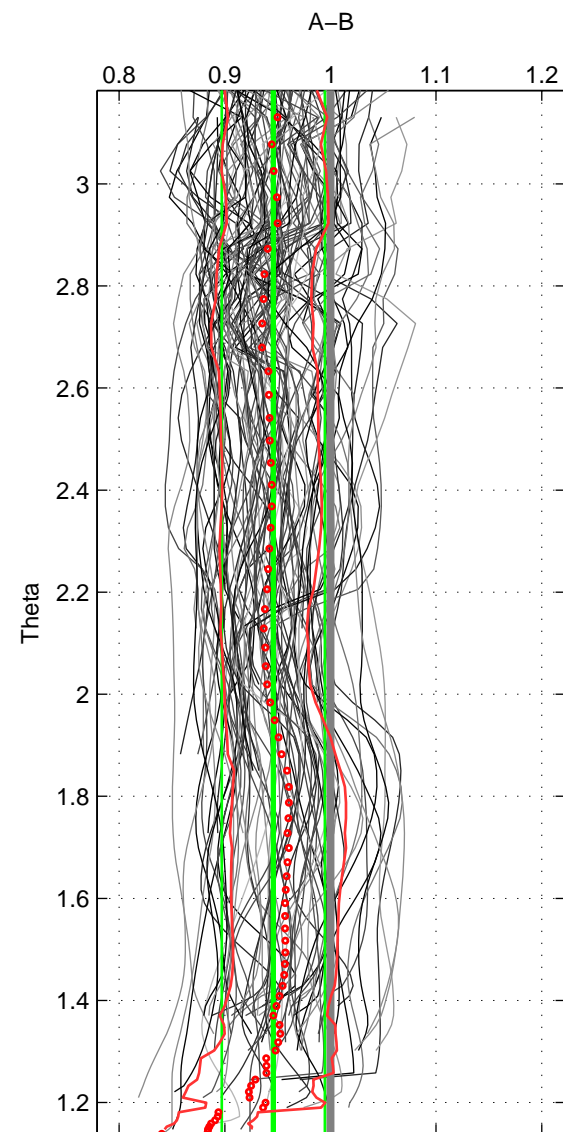

Cruise A (red). Date: Jul 1999 Cruisename: 190-18HU19990627

Cruise B (blue). Date: Jun 2001 Cruisename: 192-18HU20010530

\*\*\* "Favourite" values are means of spaces 1 2 3.

	Offset	O.StDev	Ratio	R.Stdev	Rating
SIGMA:	-0.055	0.052	0.947	0.050	5
THETA:	-0.056	0.051	0.946	0.049	5
DEPTH:	-0.059	0.053	0.943	0.050	5
FAV. :	-0.057	0.052	0.945	0.050	5

Profiles of A: 18  
 Profiles of B: 18  
 Diff profs : 100  
 WMoffset (A-B): -0.055233  
 WMoffset stdev: 0.052486  
 WMratio (A/B): 0.94687  
 WMratio stdev: 0.050211

Quality (1-5): 5

Profiles of A: 18  
 Profiles of B: 18  
 Diff profs : 100  
 WMoffset (A-B): -0.056019  
 WMoffset stdev: 0.051134  
 WMratio (A/B): 0.94594  
 WMratio stdev: 0.048846

Quality (1-5): 5

Profiles of A: 18  
 Profiles of B: 18  
 Diff profs : 100  
 WMoffset (A-B): -0.059316  
 WMoffset stdev: 0.053148  
 WMratio (A/B): 0.94345  
 WMratio stdev: 0.050369

Quality (1-5): 5