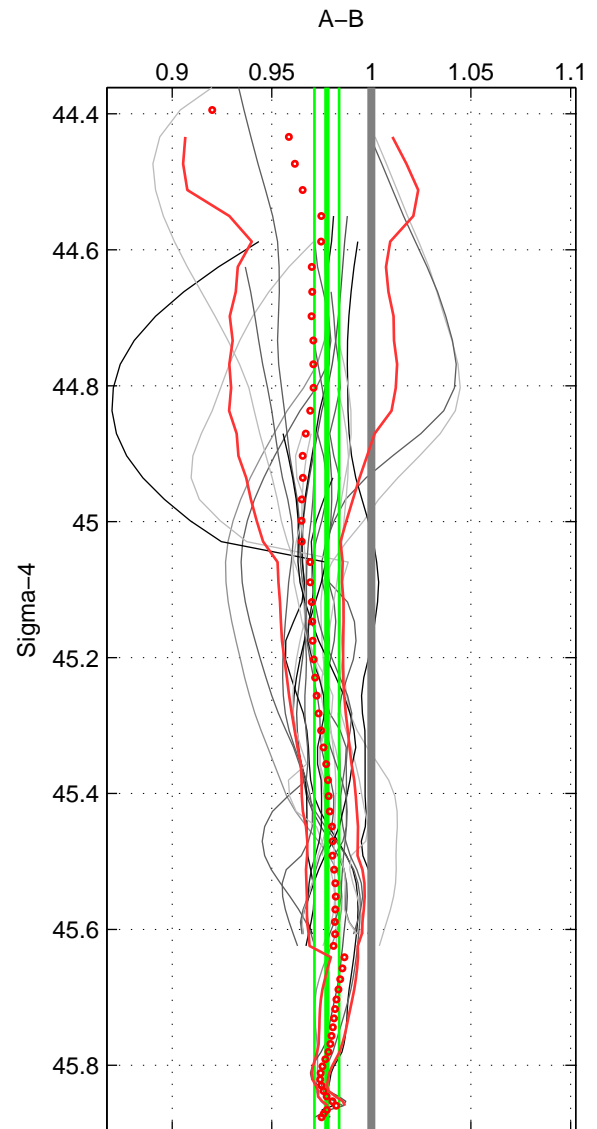

Cruise A (red). Date: Mar 1991 Cruisename: 479-31DS19910307

Cruise B (blue). Date: Sep 2008 Cruisename: 504-325020080826

*** "Favourite" values are those of space 1.

	Offset	O.StDev	Ratio	R.Stdev	Rating
SIGMA:	-0.062	0.017	0.978	0.006	5
THETA:	-0.051	0.009	0.981	0.004	4
DEPTH:	-0.059	0.005	0.978	0.002	4
FAV. :	-0.062	0.017	0.978	0.006	5

Profiles of A: 35
 Profiles of B: 5
 Diff profs : 22
 WMoffset (A-B): -0.061574
 WMoffset stdev: 0.016538
 WMratio (A/B): 0.97759
 WMratio stdev: 0.0062345

Quality (1-5): 5

Profiles of A: 36
 Profiles of B: 6
 Diff profs : 27
 WMoffset (A-B): -0.050816
 WMoffset stdev: 0.0092732
 WMratio (A/B): 0.98072
 WMratio stdev: 0.0035994

Quality (1-5): 4

Profiles of A: 35
 Profiles of B: 6
 Diff profs : 25
 WMoffset (A-B): -0.058927
 WMoffset stdev: 0.005222
 WMratio (A/B): 0.97789
 WMratio stdev: 0.0019759

Quality (1-5): 4