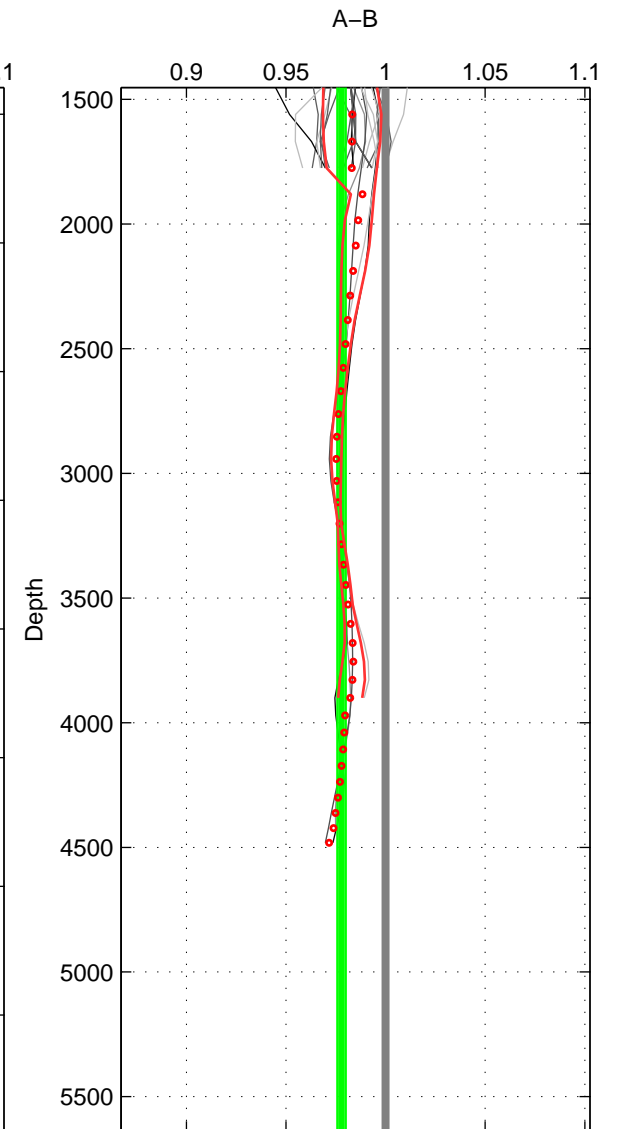

Cruise A (red). Date: Mar 1991 Cruisename: 479-31DS19910307

Cruise B (blue). Date: Sep 2008 Cruisename: 504-325020080826

*** "Favourite" values are those of space 1.

	Offset	O.StDev	Ratio	R.Stdev	Rating
SIGMA:	-0.062	0.017	0.978	0.006	5
THETA:	-0.051	0.009	0.981	0.004	4
DEPTH:	-0.059	0.005	0.978	0.002	4
FAV. :	-0.062	0.017	0.978	0.006	5

Profiles of A: 35
 Profiles of B: 5
 Diff profs : 22
 WMoffset (A-B): -0.061574
 WMoffset stdev: 0.016538
 WMratio (A/B): 0.97759
 WMratio stdev: 0.0062345

Quality (1-5): 5

Profiles of A: 36
 Profiles of B: 6
 Diff profs : 27
 WMoffset (A-B): -0.050816
 WMoffset stdev: 0.0092732
 WMratio (A/B): 0.98072
 WMratio stdev: 0.0035994

Quality (1-5): 4

Profiles of A: 35
 Profiles of B: 6
 Diff profs : 25
 WMoffset (A-B): -0.058927
 WMoffset stdev: 0.005222
 WMratio (A/B): 0.97789
 WMratio stdev: 0.0019759

Quality (1-5): 4