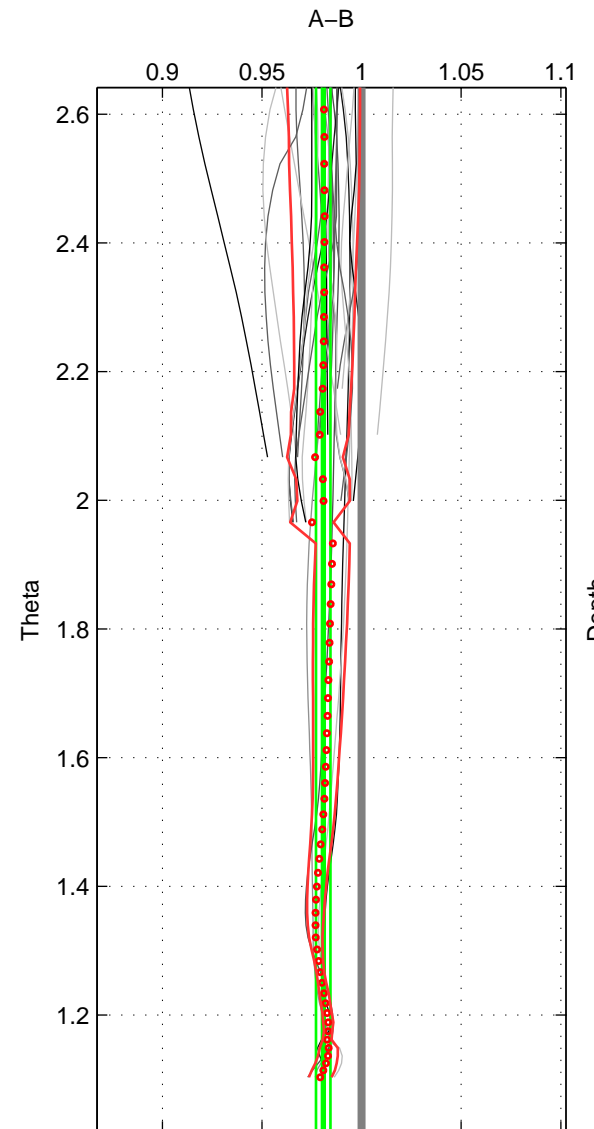

Cruise A (red). Date: Mar 1991 Cruisename: 479-31DS19910307

Cruise B (blue). Date: Sep 2008 Cruisename: 504-325020080826

*** "Favourite" values are those of space 1.

	Offset	O.StDev	Ratio	R.Stdev	Rating
SIGMA:	-0.062	0.017	0.978	0.006	5
THETA:	-0.051	0.009	0.981	0.004	4
DEPTH:	-0.059	0.005	0.978	0.002	4
FAV. :	-0.062	0.017	0.978	0.006	5

Profiles of A: 35
 Profiles of B: 5
 Diff profs : 22
 WMoffset (A-B): -0.061574
 WMoffset stdev: 0.016538
 WMratio (A/B): 0.97759
 WMratio stdev: 0.0062345

Quality (1-5): 5

Profiles of A: 36
 Profiles of B: 6
 Diff profs : 27
 WMoffset (A-B): -0.050816
 WMoffset stdev: 0.0092732
 WMratio (A/B): 0.98072
 WMratio stdev: 0.0035994

Quality (1-5): 4

Profiles of A: 35
 Profiles of B: 6
 Diff profs : 25
 WMoffset (A-B): -0.058927
 WMoffset stdev: 0.005222
 WMratio (A/B): 0.97789
 WMratio stdev: 0.0019759

Quality (1-5): 4