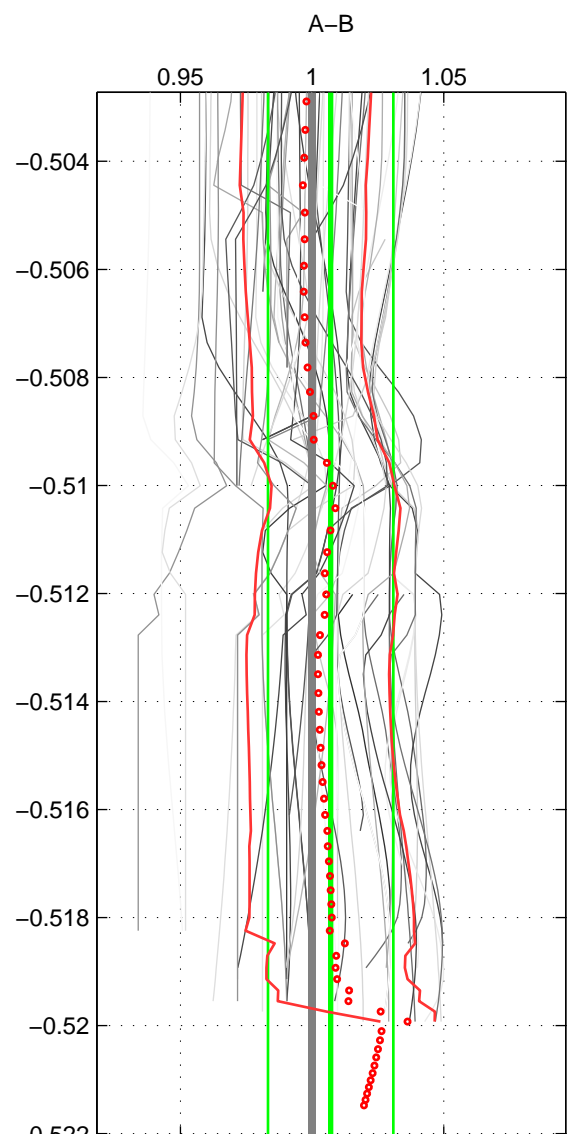

Cruise A (red). Date: Aug 2008 Cruisename: 46-18SN20080717
 Cruise B (blue). Date: Sep 2005 Cruisename: 110-77DN20050819

*** "Favourite" values are means of spaces 1 2 3.

	Offset	O.StDev	Ratio	R.Stdev	Rating
SIGMA:	0.008	0.026	1.008	0.026	5
THETA:	0.007	0.024	1.007	0.024	5
DEPTH:	0.010	0.019	1.010	0.018	5
FAV.:	0.008	0.023	1.008	0.023	5

Profiles of A: 18
 Profiles of B: 14
 Diff profs: 55
 WMoffset (A-B): 0.007652
 WMoffset stdev: 0.026329
 WMratio (A/B): 1.0079
 WMratio stdev: 0.026134

Quality (1-5): 5

Profiles of A: 18
 Profiles of B: 14
 Diff profs: 55
 WMoffset (A-B): 0.0071133
 WMoffset stdev: 0.024291
 WMratio (A/B): 1.0071
 WMratio stdev: 0.023765

Quality (1-5): 5

Profiles of A: 18
 Profiles of B: 14
 Diff profs: 54
 WMoffset (A-B): 0.010014
 WMoffset stdev: 0.018745
 WMratio (A/B): 1.0096
 WMratio stdev: 0.018442

Quality (1-5): 5