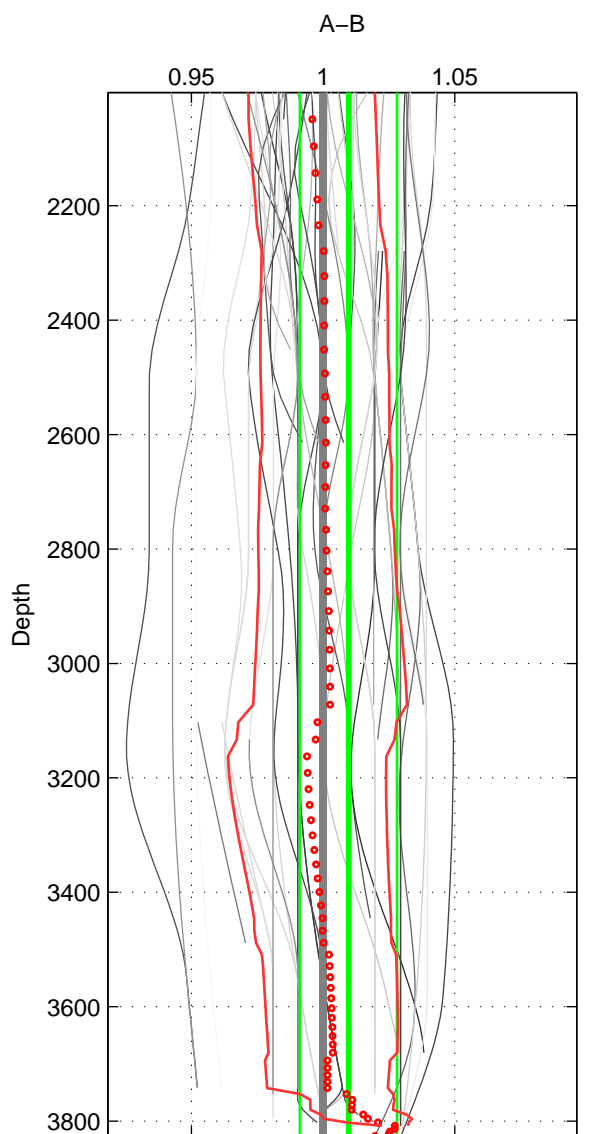

Cruise A (red). Date: Aug 2008 Cruisename: 46-18SN20080717
 Cruise B (blue). Date: Sep 2005 Cruisename: 110-77DN20050819

*** "Favourite" values are means of spaces 1 2 3.

	Offset	O.StDev	Ratio	R.Stdev	Rating
SIGMA:	0.008	0.026	1.008	0.026	5
THETA:	0.007	0.024	1.007	0.024	5
DEPTH:	0.010	0.019	1.010	0.018	5
FAV.:	0.008	0.023	1.008	0.023	5

Profiles of A: 18
 Profiles of B: 14
 Diff profs: 55
 WMoffset (A-B): 0.007652
 WMoffset stdev: 0.026329
 WMratio (A/B): 1.0079
 WMratio stdev: 0.026134

Quality (1-5): 5

Profiles of A: 18
 Profiles of B: 14
 Diff profs: 55
 WMoffset (A-B): 0.0071133
 WMoffset stdev: 0.024291
 WMratio (A/B): 1.0071
 WMratio stdev: 0.023765

Quality (1-5): 5

Profiles of A: 18
 Profiles of B: 14
 Diff profs: 54
 WMoffset (A-B): 0.010014
 WMoffset stdev: 0.018745
 WMratio (A/B): 1.0096
 WMratio stdev: 0.018442

Quality (1-5): 5