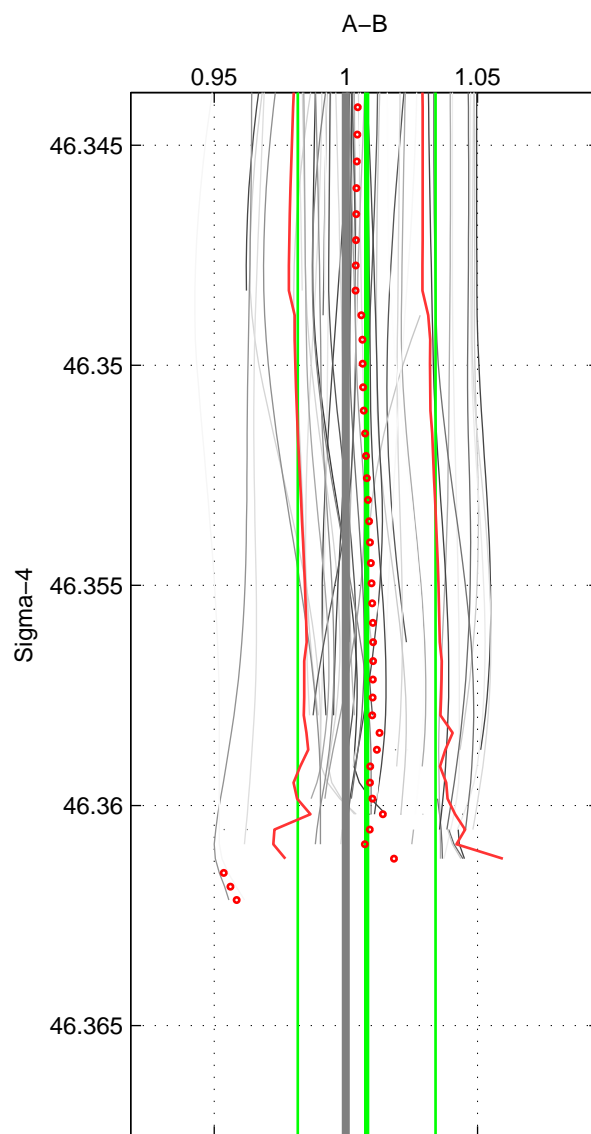

Cruise A (red). Date: Aug 2008 Cruisename: 46-18SN20080717
 Cruise B (blue). Date: Sep 2005 Cruisename: 110-77DN20050819

*** "Favourite" values are means of spaces 1 2 3.

	Offset	O.StDev	Ratio	R.Stdev	Rating
SIGMA:	0.008	0.026	1.008	0.026	5
THETA:	0.007	0.024	1.007	0.024	5
DEPTH:	0.010	0.019	1.010	0.018	5
FAV.:	0.008	0.023	1.008	0.023	5

Profiles of A: 18
 Profiles of B: 14
 Diff profs: 55
 WMoffset (A-B): 0.007652
 WMoffset stdev: 0.026329
 WMratio (A/B): 1.0079
 WMratio stdev: 0.026134

Quality (1-5): 5

Profiles of A: 18
 Profiles of B: 14
 Diff profs: 55
 WMoffset (A-B): 0.0071133
 WMoffset stdev: 0.024291
 WMratio (A/B): 1.0071
 WMratio stdev: 0.023765

Quality (1-5): 5

Profiles of A: 18
 Profiles of B: 14
 Diff profs: 54
 WMoffset (A-B): 0.010014
 WMoffset stdev: 0.018745
 WMratio (A/B): 1.0096
 WMratio stdev: 0.018442

Quality (1-5): 5