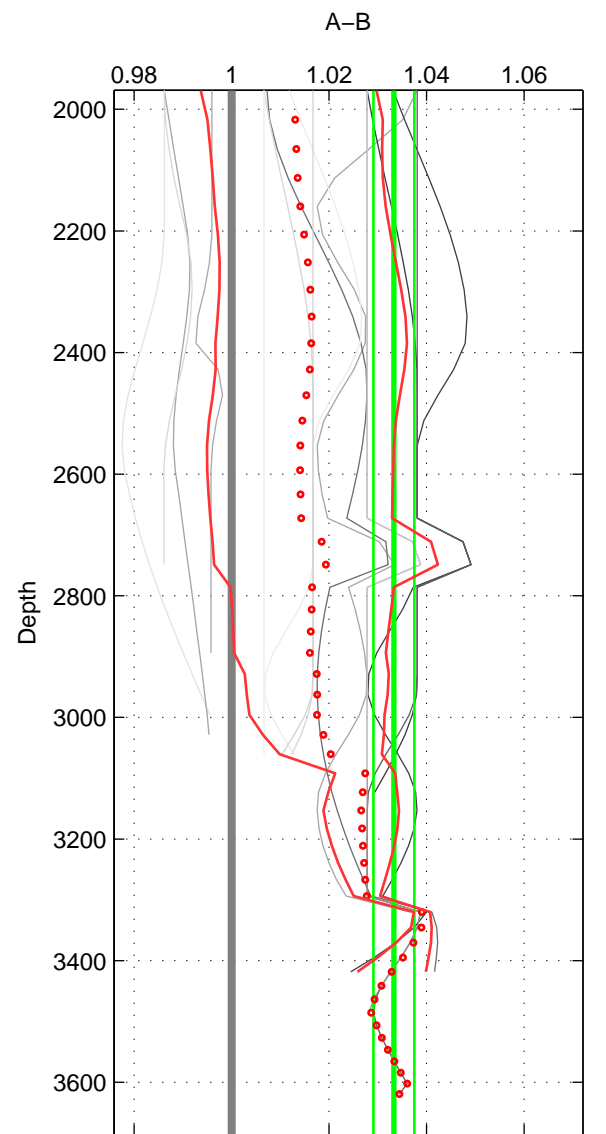

Cruise A (red). Date: Nov 1996 Cruisename: 95-58JH19961030  
 Cruise B (blue). Date: Jul 1981 Cruisename: 220-316N19810401

\*\*\* "Favourite" values are those of space 3.

	Offset	O.StDev	Ratio	R.Stdev	Rating
SIGMA:	-0.001	0.005	0.998	0.005	3
THETA:	0.003	0.004	1.003	0.004	3
DEPTH:	0.031	0.004	1.033	0.004	4
FAV.:	0.031	0.004	1.033	0.004	4

Profiles of A: 12  
 Profiles of B: 3  
 Diff profs: 17  
 WMoffset (A-B): -0.0014795  
 WMoffset stdev: 0.0052506  
 WMratio (A/B): 0.99839  
 WMratio stdev: 0.0052969

Quality (1-5): 3

Profiles of A: 12  
 Profiles of B: 3  
 Diff profs: 10  
 WMoffset (A-B): 0.0031062  
 WMoffset stdev: 0.0040785  
 WMratio (A/B): 1.0031  
 WMratio stdev: 0.004173

Quality (1-5): 3

Profiles of A: 12  
 Profiles of B: 3  
 Diff profs: 17  
 WMoffset (A-B): 0.031494  
 WMoffset stdev: 0.0039524  
 WMratio (A/B): 1.0333  
 WMratio stdev: 0.0042056

Quality (1-5): 4