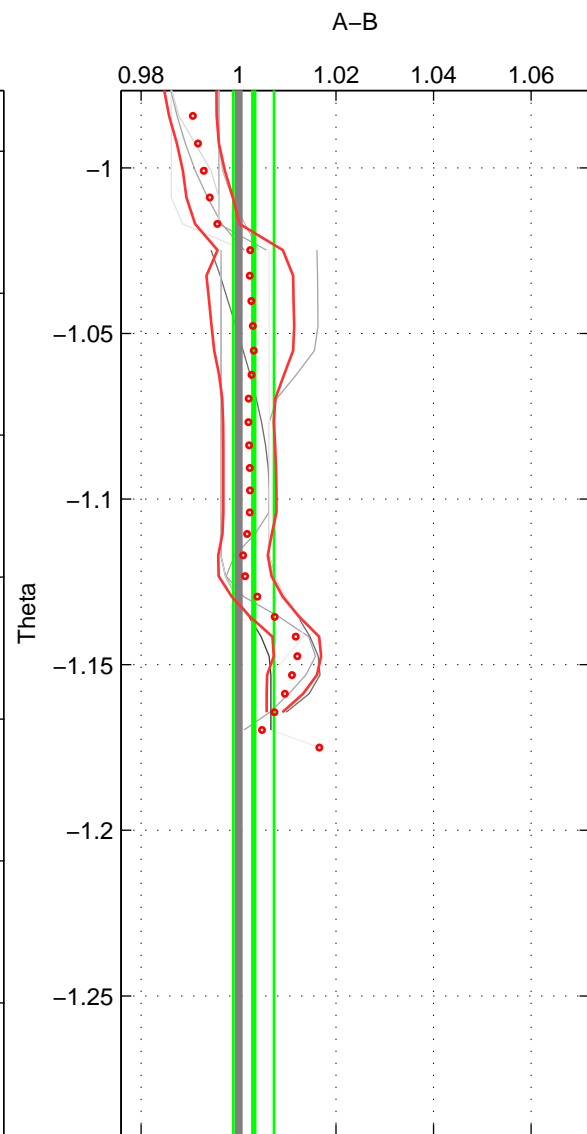

Cruise A (red). Date: Nov 1996 Cruisename: 95-58JH19961030  
 Cruise B (blue). Date: Jul 1981 Cruisename: 220-316N19810401

\*\*\* "Favourite" values are those of space 3.

	Offset	O.StDev	Ratio	R.Stdev	Rating
SIGMA:	-0.001	0.005	0.998	0.005	3
THETA:	0.003	0.004	1.003	0.004	3
DEPTH:	0.031	0.004	1.033	0.004	4
FAV.:	0.031	0.004	1.033	0.004	4

Profiles of A: 12  
 Profiles of B: 3  
 Diff profs: 17  
 WMoffset (A-B): -0.0014795  
 WMoffset stdev: 0.0052506  
 WMratio (A/B): 0.99839  
 WMratio stdev: 0.0052969

Quality (1-5): 3

Profiles of A: 12  
 Profiles of B: 3  
 Diff profs: 10  
 WMoffset (A-B): 0.0031062  
 WMoffset stdev: 0.0040785  
 WMratio (A/B): 1.0031  
 WMratio stdev: 0.004173

Quality (1-5): 3

Profiles of A: 12  
 Profiles of B: 3  
 Diff profs: 17  
 WMoffset (A-B): 0.031494  
 WMoffset stdev: 0.0039524  
 WMratio (A/B): 1.0333  
 WMratio stdev: 0.0042056

Quality (1-5): 4