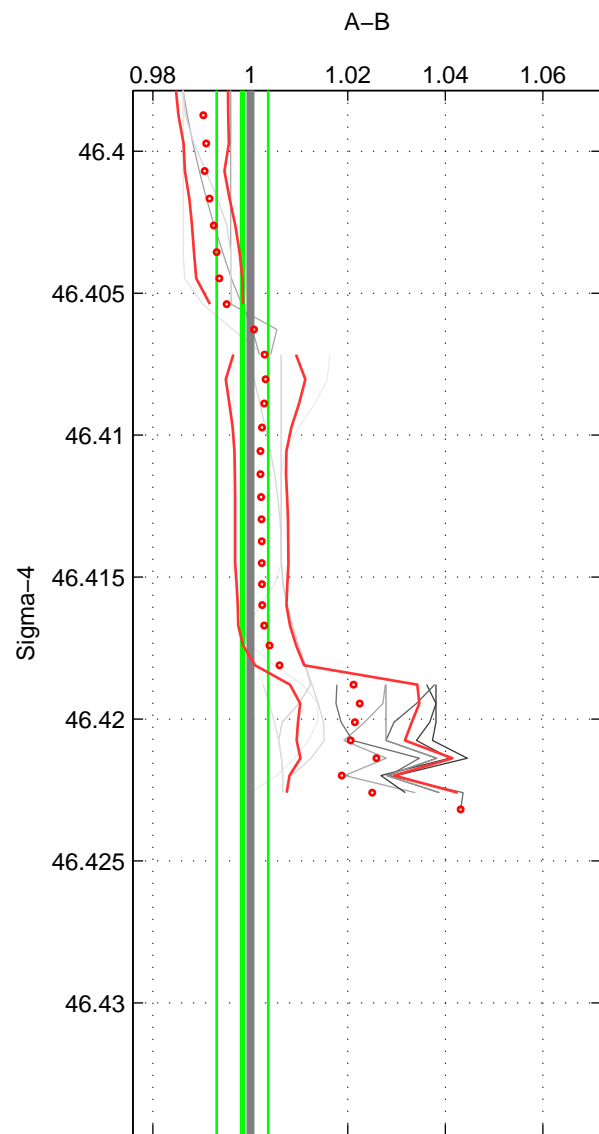

Cruise A (red). Date: Nov 1996 Cruisename: 95-58JH19961030  
 Cruise B (blue). Date: Jul 1981 Cruisename: 220-316N19810401

\*\*\* "Favourite" values are those of space 3.

	Offset	O.StDev	Ratio	R.Stdev	Rating
SIGMA:	-0.001	0.005	0.998	0.005	3
THETA:	0.003	0.004	1.003	0.004	3
DEPTH:	0.031	0.004	1.033	0.004	4
FAV.:	0.031	0.004	1.033	0.004	4

Profiles of A: 12  
 Profiles of B: 3  
 Diff profs: 17  
 WMoffset (A-B): -0.0014795  
 WMoffset stdev: 0.0052506  
 WMratio (A/B): 0.99839  
 WMratio stdev: 0.0052969

Quality (1-5): 3

Profiles of A: 12  
 Profiles of B: 3  
 Diff profs: 10  
 WMoffset (A-B): 0.0031062  
 WMoffset stdev: 0.0040785  
 WMratio (A/B): 1.0031  
 WMratio stdev: 0.004173

Quality (1-5): 3

Profiles of A: 12  
 Profiles of B: 3  
 Diff profs: 17  
 WMoffset (A-B): 0.031494  
 WMoffset stdev: 0.0039524  
 WMratio (A/B): 1.0333  
 WMratio stdev: 0.0042056

Quality (1-5): 4