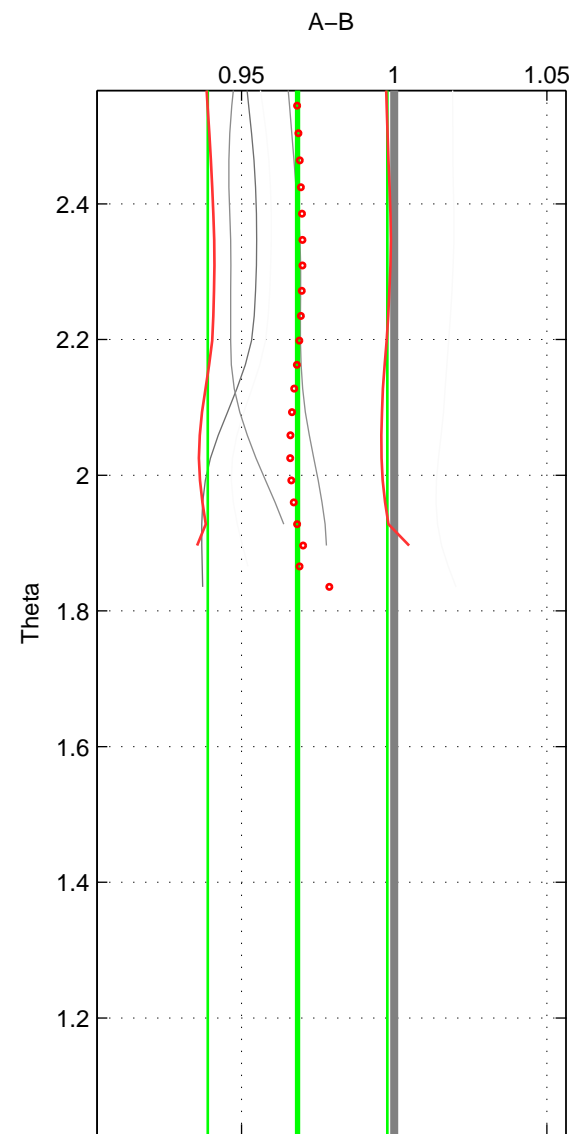

Cruise A (red). Date: Sep 1999 Cruisename: 554-49HG19990804

Cruise B (blue). Date: Feb 2006 Cruisename: 710-49UP20060113

\*\*\* "Favourite" values are those of space 2.

	Offset	O.StDev	Ratio	R.Stdev	Rating
SIGMA:	-0.100	0.104	0.968	0.035	3
THETA:	-0.098	0.088	0.968	0.029	4
DEPTH:	-0.103	0.008	0.967	0.003	3
FAV. :	-0.098	0.088	0.968	0.029	4

Profiles of A: 4  
 Profiles of B: 4  
 Diff profs : 4  
 WMoffset (A-B): -0.099795  
 WMoffset stdev: 0.10391  
 WMratio (A/B): 0.96773  
 WMratio stdev: 0.034559

Quality (1-5): 3

Profiles of A: 4  
 Profiles of B: 5  
 Diff profs : 5  
 WMoffset (A-B): -0.097656  
 WMoffset stdev: 0.088356  
 WMratio (A/B): 0.96833  
 WMratio stdev: 0.02942

Quality (1-5): 4

Profiles of A: 4  
 Profiles of B: 5  
 Diff profs : 5  
 WMoffset (A-B): -0.10317  
 WMoffset stdev: 0.008492  
 WMratio (A/B): 0.96657  
 WMratio stdev: 0.0032225

Quality (1-5): 3

Please note that statistics are bad.