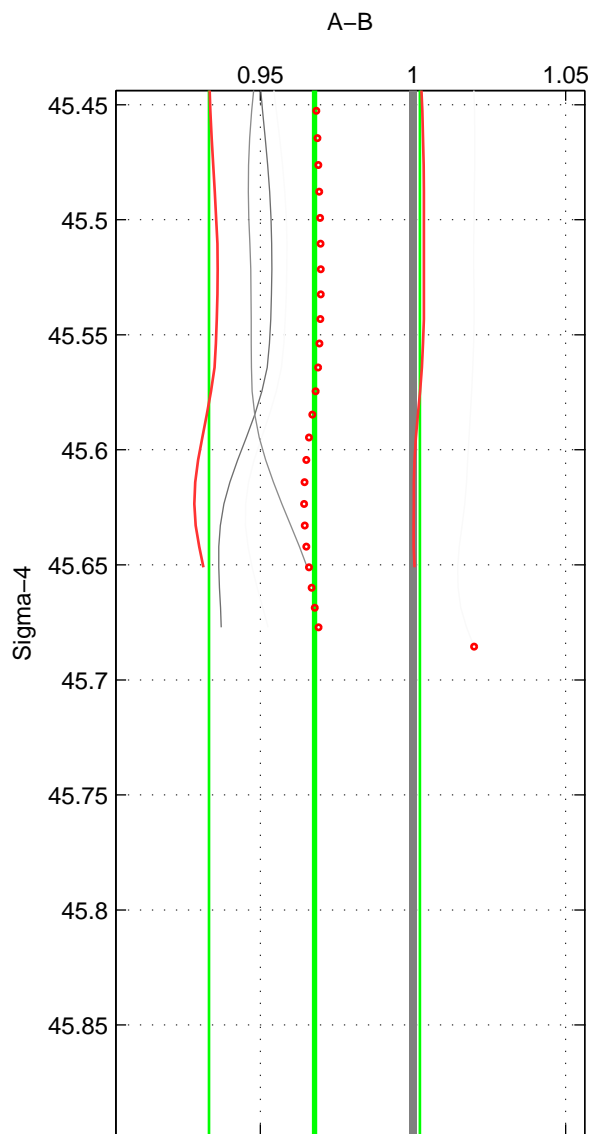

Cruise A (red). Date: Sep 1999 Cruisename: 554-49HG19990804

Cruise B (blue). Date: Feb 2006 Cruisename: 710-49UP20060113

\*\*\* "Favourite" values are those of space 2.

	Offset	O.StDev	Ratio	R.Stdev	Rating
SIGMA:	-0.100	0.104	0.968	0.035	3
THETA:	-0.098	0.088	0.968	0.029	4
DEPTH:	-0.103	0.008	0.967	0.003	3
FAV. :	-0.098	0.088	0.968	0.029	4

Profiles of A: 4  
 Profiles of B: 4  
 Diff profs : 4  
 WMoffset (A-B): -0.099795  
 WMoffset stdev: 0.10391  
 WMratio (A/B): 0.96773  
 WMratio stdev: 0.034559

Quality (1-5): 3

Profiles of A: 4  
 Profiles of B: 5  
 Diff profs : 5  
 WMoffset (A-B): -0.097656  
 WMoffset stdev: 0.088356  
 WMratio (A/B): 0.96833  
 WMratio stdev: 0.02942

Quality (1-5): 4

Profiles of A: 4  
 Profiles of B: 5  
 Diff profs : 5  
 WMoffset (A-B): -0.10317  
 WMoffset stdev: 0.008492  
 WMratio (A/B): 0.96657  
 WMratio stdev: 0.0032225

Quality (1-5): 3

Please note that statistics are bad.