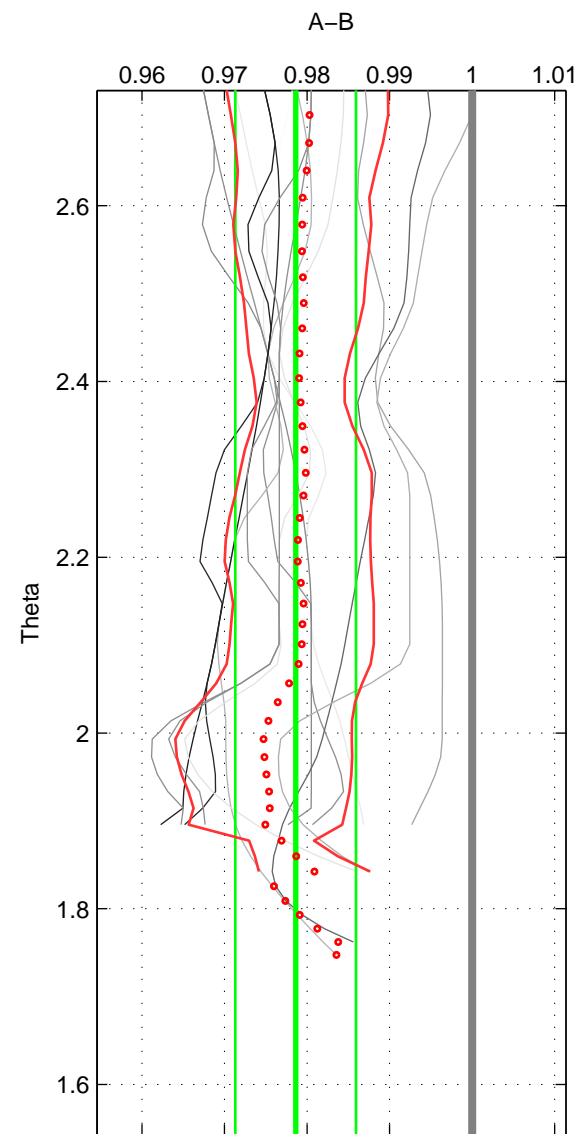

Cruise A (red). Date: Jul 1987 Cruisename: 483-31OC19870606  
 Cruise B (blue). Date: Aug 1993 Cruisename: 498-325019930705

\*\*\* "Favourite" values are means of spaces 1 2 3.

	Offset	O.StDev	Ratio	R.Stdev	Rating
SIGMA:	-0.053	0.019	0.979	0.007	2
THETA:	-0.053	0.018	0.979	0.007	2
DEPTH:	-0.052	0.021	0.979	0.008	2
FAV. :	-0.053	0.019	0.979	0.008	2

Profiles of A: 3  
 Profiles of B: 5  
 Diff profs : 13  
 WMoffset (A-B): -0.053334  
 WMoffset stdev: 0.018736  
 WMratio (A/B): 0.97868  
 WMratio stdev: 0.0074385

Quality (1-5): 2

Profiles of A: 3  
 Profiles of B: 5  
 Diff profs : 13  
 WMoffset (A-B): -0.053475  
 WMoffset stdev: 0.018432  
 WMratio (A/B): 0.97863  
 WMratio stdev: 0.0073059

Quality (1-5): 2

Profiles of A: 3  
 Profiles of B: 5  
 Diff profs : 13  
 WMoffset (A-B): -0.052228  
 WMoffset stdev: 0.021307  
 WMratio (A/B): 0.97912  
 WMratio stdev: 0.0084499

Quality (1-5): 2