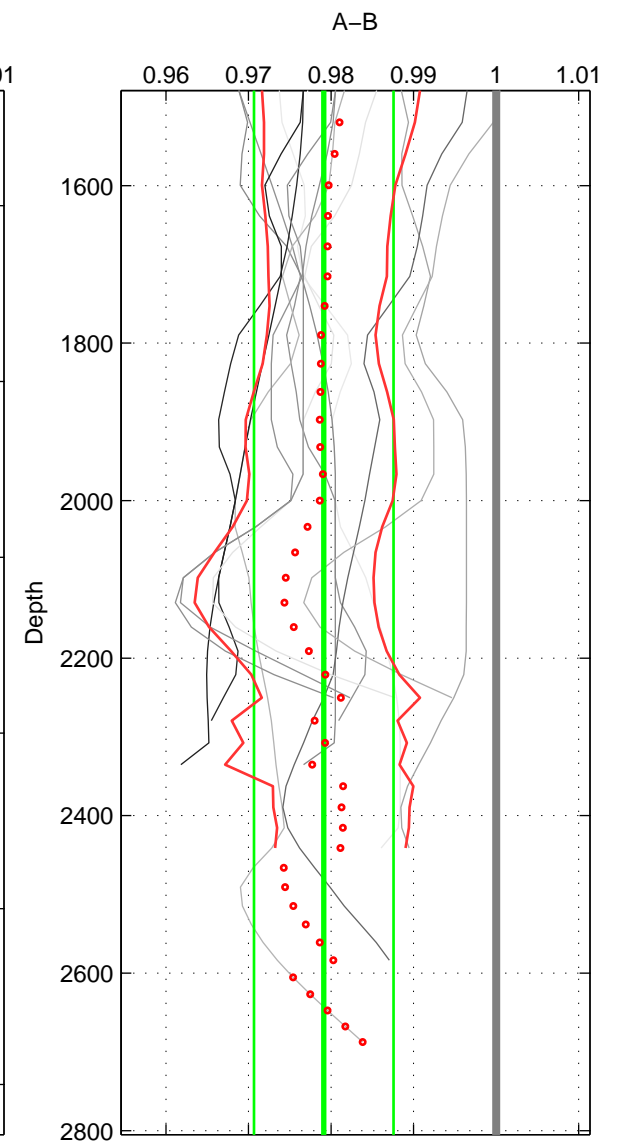

Cruise A (red). Date: Jul 1987 Cruisename: 483-31OC19870606  
 Cruise B (blue). Date: Aug 1993 Cruisename: 498-325019930705

\*\*\* "Favourite" values are means of spaces 1 2 3.

	Offset	O.StDev	Ratio	R.Stdev	Rating
SIGMA:	-0.053	0.019	0.979	0.007	2
THETA:	-0.053	0.018	0.979	0.007	2
DEPTH:	-0.052	0.021	0.979	0.008	2
FAV. :	-0.053	0.019	0.979	0.008	2

Profiles of A: 3  
 Profiles of B: 5  
 Diff profs : 13  
 WMoffset (A-B): -0.053334  
 WMoffset stdev: 0.018736  
 WMratio (A/B): 0.97868  
 WMratio stdev: 0.0074385

Quality (1-5): 2

Profiles of A: 3  
 Profiles of B: 5  
 Diff profs : 13  
 WMoffset (A-B): -0.053475  
 WMoffset stdev: 0.018432  
 WMratio (A/B): 0.97863  
 WMratio stdev: 0.0073059

Quality (1-5): 2

Profiles of A: 3  
 Profiles of B: 5  
 Diff profs : 13  
 WMoffset (A-B): -0.052228  
 WMoffset stdev: 0.021307  
 WMratio (A/B): 0.97912  
 WMratio stdev: 0.0084499

Quality (1-5): 2