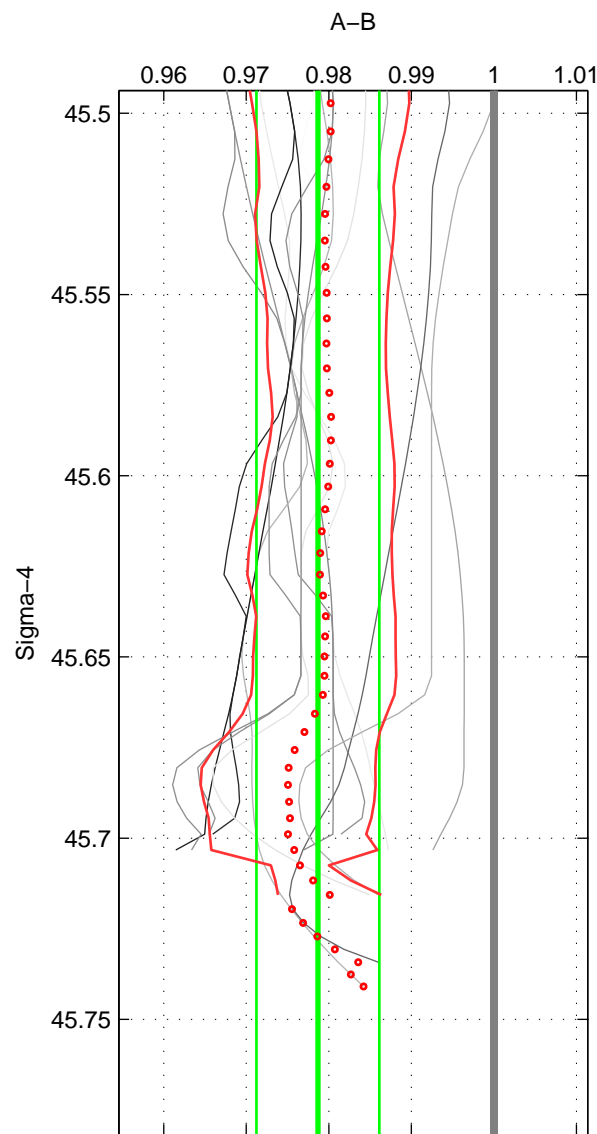

Cruise A (red). Date: Jul 1987 Cruisename: 483-31OC19870606  
 Cruise B (blue). Date: Aug 1993 Cruisename: 498-325019930705

\*\*\* "Favourite" values are means of spaces 1 2 3.

	Offset	O.StDev	Ratio	R.Stdev	Rating
SIGMA:	-0.053	0.019	0.979	0.007	2
THETA:	-0.053	0.018	0.979	0.007	2
DEPTH:	-0.052	0.021	0.979	0.008	2
FAV. :	-0.053	0.019	0.979	0.008	2

Profiles of A: 3  
 Profiles of B: 5  
 Diff profs : 13  
 WMoffset (A-B): -0.053334  
 WMoffset stdev: 0.018736  
 WMratio (A/B): 0.97868  
 WMratio stdev: 0.0074385

Quality (1-5): 2

Profiles of A: 3  
 Profiles of B: 5  
 Diff profs : 13  
 WMoffset (A-B): -0.053475  
 WMoffset stdev: 0.018432  
 WMratio (A/B): 0.97863  
 WMratio stdev: 0.0073059

Quality (1-5): 2

Profiles of A: 3  
 Profiles of B: 5  
 Diff profs : 13  
 WMoffset (A-B): -0.052228  
 WMoffset stdev: 0.021307  
 WMratio (A/B): 0.97912  
 WMratio stdev: 0.0084499

Quality (1-5): 2