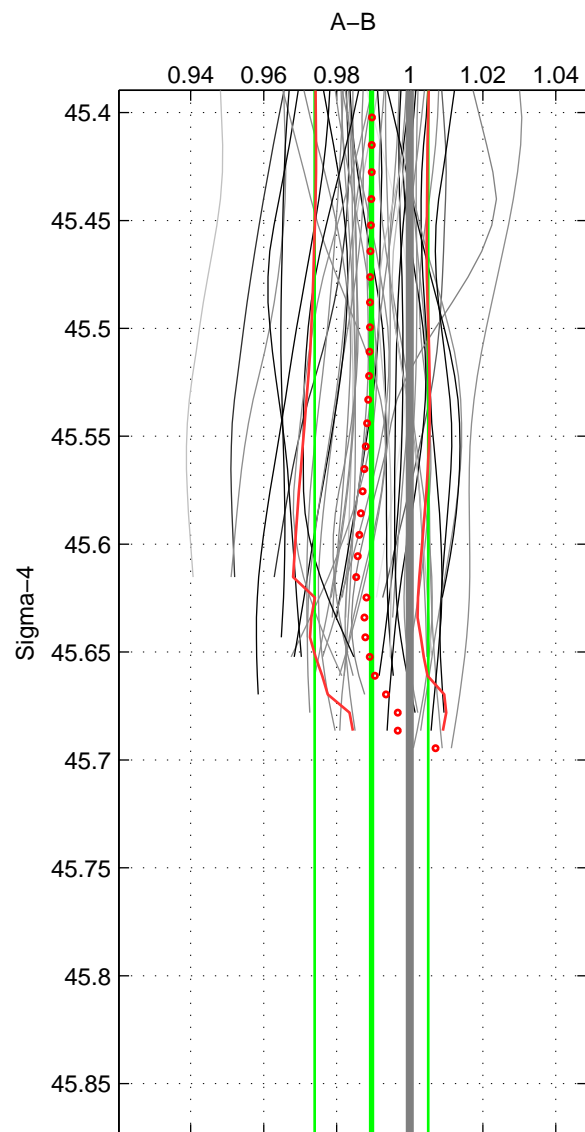

Cruise A (red). Date: Jul 2001 Cruisename: 656-49UF20010710

Cruise B (blue). Date: Jul 2003 Cruisename: 701-49UP20030714

*** "Favourite" values are means of spaces 1 2.

	Offset	O.StDev	Ratio	R.Stdev	Rating
SIGMA:	-0.029	0.043	0.990	0.016	5
THETA:	-0.010	0.032	0.996	0.012	5
DEPTH:	-0.039	0.006	0.986	0.002	3
FAV. :	-0.019	0.038	0.993	0.014	5

Profiles of A: 34
 Profiles of B: 14
 Diff profs : 46
 WMoffset (A-B): -0.02877
 WMoffset stdev: 0.043118
 WMratio (A/B): 0.98951
 WMratio stdev: 0.015552

Quality (1-5): 5

Profiles of A: 34
 Profiles of B: 14
 Diff profs : 46
 WMoffset (A-B): -0.01008
 WMoffset stdev: 0.03231
 WMratio (A/B): 0.99605
 WMratio stdev: 0.011934

Quality (1-5): 5

Profiles of A: 34
 Profiles of B: 14
 Diff profs : 46
 WMoffset (A-B): -0.038549
 WMoffset stdev: 0.005848
 WMratio (A/B): 0.98613
 WMratio stdev: 0.0022416

Quality (1-5): 3

Please note that statistics are bad.