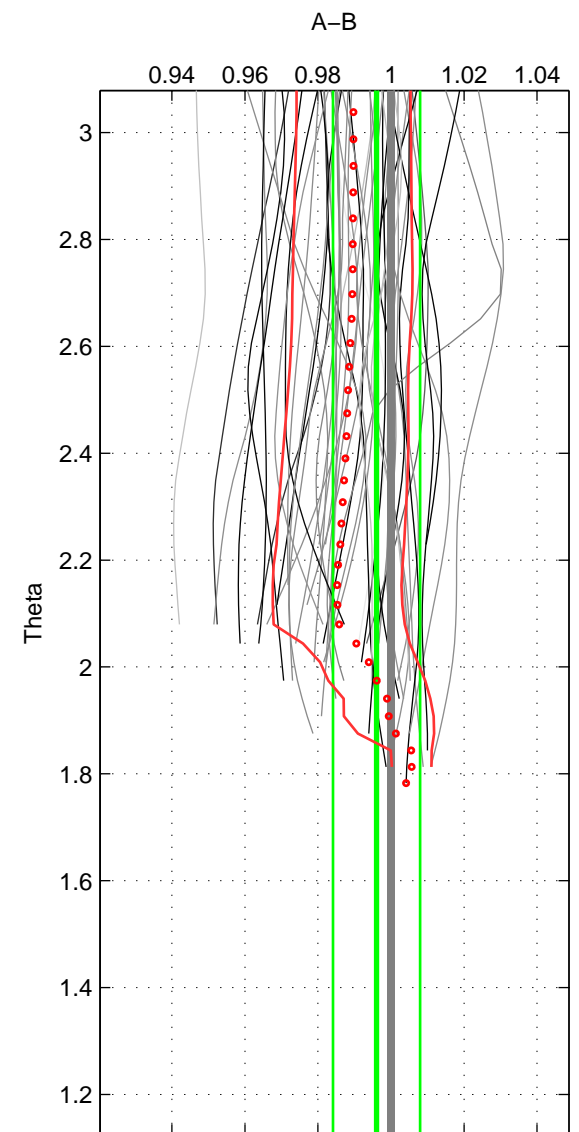

Cruise A (red). Date: Jul 2001 Cruisename: 656-49UF20010710

Cruise B (blue). Date: Jul 2003 Cruisename: 701-49UP20030714

*** "Favourite" values are means of spaces 1 2.

	Offset	O.StDev	Ratio	R.Stdev	Rating
SIGMA:	-0.029	0.043	0.990	0.016	5
THETA:	-0.010	0.032	0.996	0.012	5
DEPTH:	-0.039	0.006	0.986	0.002	3
FAV. :	-0.019	0.038	0.993	0.014	5

Profiles of A: 34
 Profiles of B: 14
 Diff profs : 46
 WMoffset (A-B): -0.02877
 WMoffset stdev: 0.043118
 WMratio (A/B): 0.98951
 WMratio stdev: 0.015552

Quality (1-5): 5

Profiles of A: 34
 Profiles of B: 14
 Diff profs : 46
 WMoffset (A-B): -0.01008
 WMoffset stdev: 0.03231
 WMratio (A/B): 0.99605
 WMratio stdev: 0.011934

Quality (1-5): 5

Profiles of A: 34
 Profiles of B: 14
 Diff profs : 46
 WMoffset (A-B): -0.038549
 WMoffset stdev: 0.005848
 WMratio (A/B): 0.98613
 WMratio stdev: 0.0022416

Quality (1-5): 3

Please note that statistics are bad.