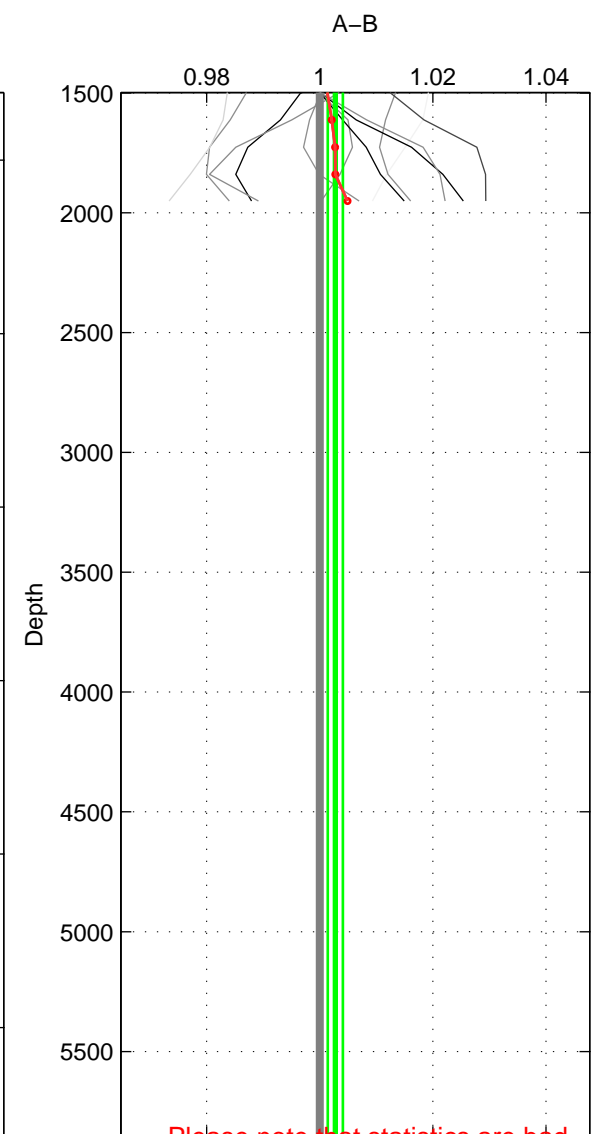

Cruise A (red). Date: Jun 2001 Cruisename: 591-49NZ20010604

Cruise B (blue). Date: May 2002 Cruisename: 696-49UP20020424

\*\*\* "Favourite" values are means of spaces 1 2.

	Offset	O.StDev	Ratio	R.Stdev	Rating
SIGMA:	-0.003	0.032	0.999	0.011	4
THETA:	-0.004	0.031	0.999	0.010	4
DEPTH:	0.008	0.004	1.003	0.001	3
FAV. :	-0.003	0.031	0.999	0.010	4

Profiles of A: 5  
 Profiles of B: 11  
 Diff profs : 12  
 WMoffset (A-B): -0.0031188  
 WMoffset stdev: 0.031987  
 WMratio (A/B): 0.99902  
 WMratio stdev: 0.010542

Quality (1-5): 4

Profiles of A: 5  
 Profiles of B: 11  
 Diff profs : 12  
 WMoffset (A-B): -0.0035184  
 WMoffset stdev: 0.030699  
 WMratio (A/B): 0.99887  
 WMratio stdev: 0.01011

Quality (1-5): 4

Profiles of A: 5  
 Profiles of B: 11  
 Diff profs : 12  
 WMoffset (A-B): 0.0078892  
 WMoffset stdev: 0.0037308  
 WMratio (A/B): 1.0028  
 WMratio stdev: 0.0013307

Quality (1-5): 3

Please note that statistics are bad.