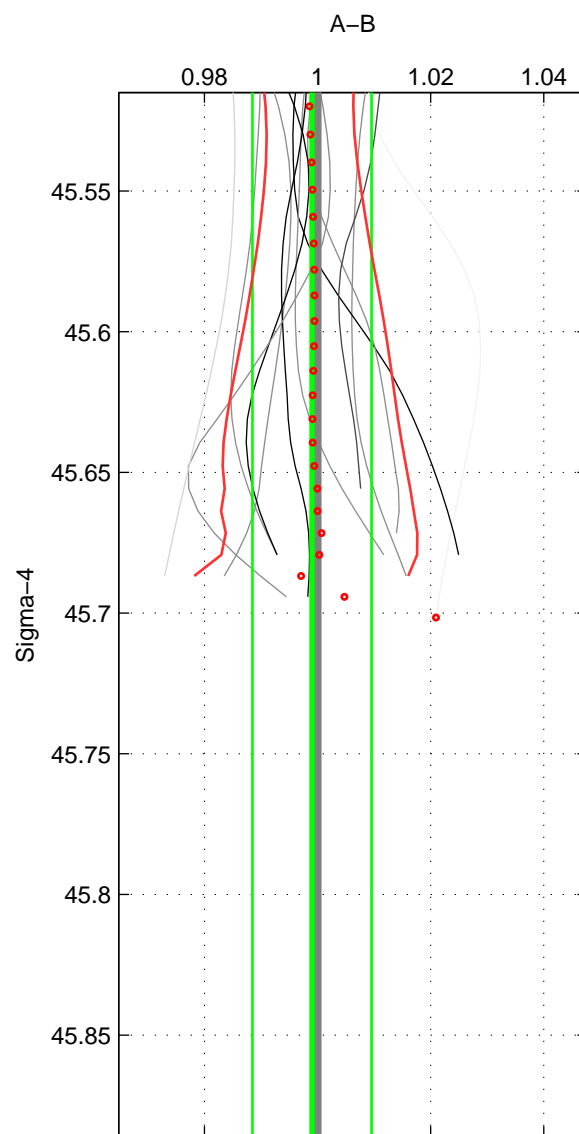

Cruise A (red). Date: Jun 2001 Cruisename: 591-49NZ20010604

Cruise B (blue). Date: May 2002 Cruisename: 696-49UP20020424

\*\*\* "Favourite" values are means of spaces 1 2.

	Offset	O.StDev	Ratio	R.Stdev	Rating
SIGMA:	-0.003	0.032	0.999	0.011	4
THETA:	-0.004	0.031	0.999	0.010	4
DEPTH:	0.008	0.004	1.003	0.001	3
FAV. :	-0.003	0.031	0.999	0.010	4

Profiles of A: 5  
 Profiles of B: 11  
 Diff profs : 12  
 WMoffset (A-B): -0.0031188  
 WMoffset stdev: 0.031987  
 WMratio (A/B): 0.99902  
 WMratio stdev: 0.010542

Quality (1-5): 4

Profiles of A: 5  
 Profiles of B: 11  
 Diff profs : 12  
 WMoffset (A-B): -0.0035184  
 WMoffset stdev: 0.030699  
 WMratio (A/B): 0.99887  
 WMratio stdev: 0.01011

Quality (1-5): 4

Profiles of A: 5  
 Profiles of B: 11  
 Diff profs : 12  
 WMoffset (A-B): 0.0078892  
 WMoffset stdev: 0.0037308  
 WMratio (A/B): 1.0028  
 WMratio stdev: 0.0013307

Quality (1-5): 3

Please note that statistics are bad.