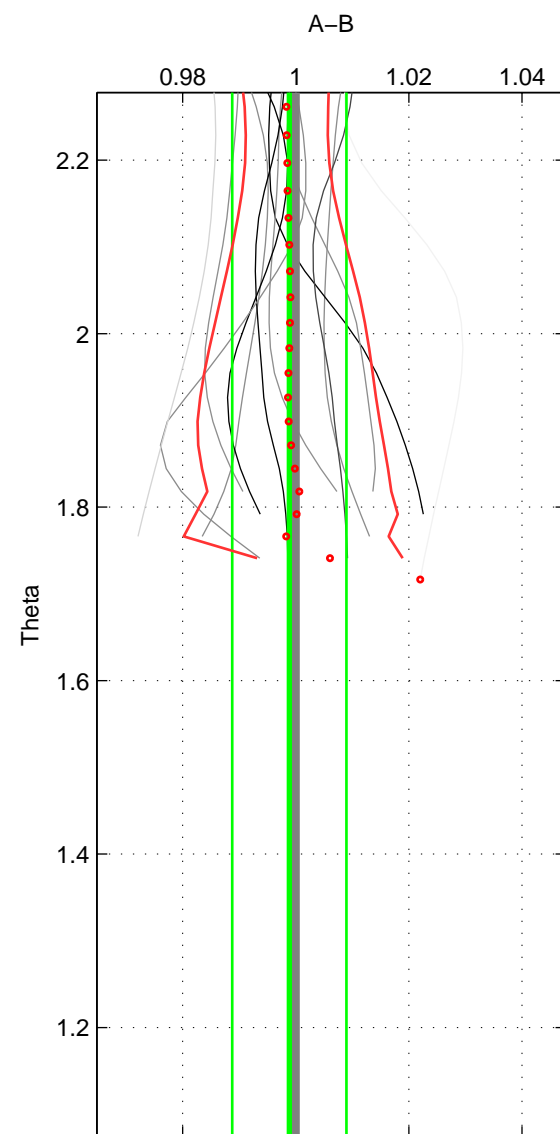

Cruise A (red). Date: Jun 2001 Cruisename: 591-49NZ20010604

Cruise B (blue). Date: May 2002 Cruisename: 696-49UP20020424

\*\*\* "Favourite" values are means of spaces 1 2.

	Offset	O.StDev	Ratio	R.Stdev	Rating
SIGMA:	-0.003	0.032	0.999	0.011	4
THETA:	-0.004	0.031	0.999	0.010	4
DEPTH:	0.008	0.004	1.003	0.001	3
FAV. :	-0.003	0.031	0.999	0.010	4

Profiles of A: 5  
 Profiles of B: 11  
 Diff profs : 12  
 WMoffset (A-B): -0.0031188  
 WMoffset stdev: 0.031987  
 WMratio (A/B): 0.99902  
 WMratio stdev: 0.010542

Quality (1-5): 4

Profiles of A: 5  
 Profiles of B: 11  
 Diff profs : 12  
 WMoffset (A-B): -0.0035184  
 WMoffset stdev: 0.030699  
 WMratio (A/B): 0.99887  
 WMratio stdev: 0.01011

Quality (1-5): 4

Profiles of A: 5  
 Profiles of B: 11  
 Diff profs : 12  
 WMoffset (A-B): 0.0078892  
 WMoffset stdev: 0.0037308  
 WMratio (A/B): 1.0028  
 WMratio stdev: 0.0013307

Quality (1-5): 3

Please note that statistics are bad.