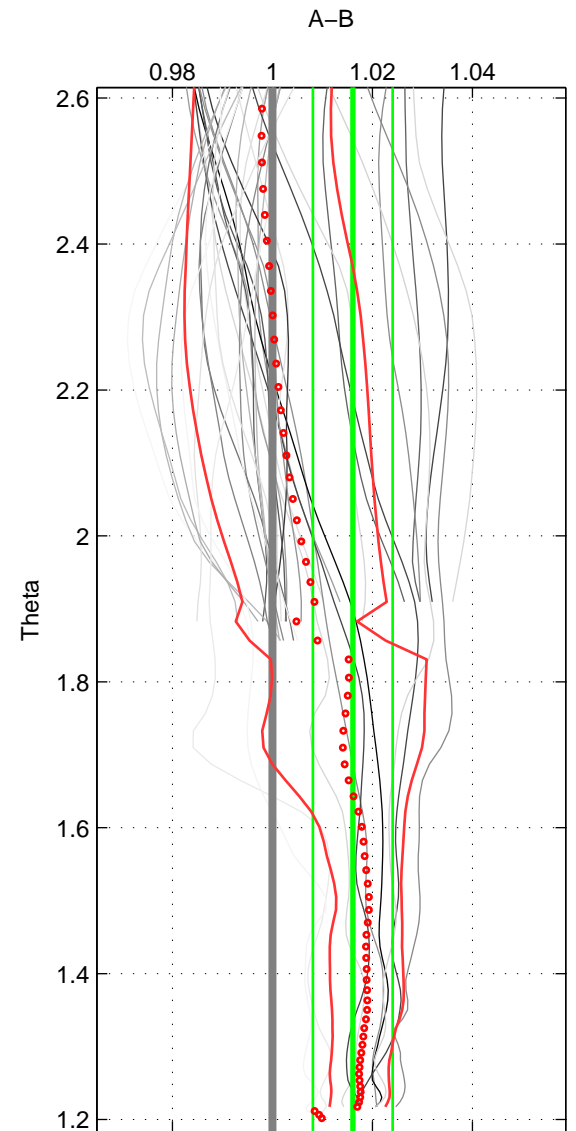

Cruise A (red). Date: Feb 2003 Cruisename: 660-49UF20030225
 Cruise B (blue). Date: Jul 2010 Cruisename: 718-49UP20100706

*** "Favourite" values are means of spaces 1 2.

	Offset	O.StDev	Ratio	R.Stdev	Rating
SIGMA:	0.004	0.040	1.002	0.014	5
THETA:	0.042	0.020	1.016	0.008	5
DEPTH:	0.020	0.008	1.008	0.003	3
FAV.:	0.023	0.030	1.009	0.011	5

Profiles of A: 6
 Profiles of B: 14
 Diff profs : 35
 WMoffset (A-B): 0.0042977
 WMoffset stdev: 0.039535
 WMratio (A/B): 1.0016
 WMratio stdev: 0.014176

Quality (1-5): 5

Profiles of A: 6
 Profiles of B: 14
 Diff profs : 35
 WMoffset (A-B): 0.041562
 WMoffset stdev: 0.020117
 WMratio (A/B): 1.0161
 WMratio stdev: 0.0079834

Quality (1-5): 5

Profiles of A: 6
 Profiles of B: 14
 Diff profs : 35
 WMoffset (A-B): 0.020034
 WMoffset stdev: 0.0080019
 WMratio (A/B): 1.008
 WMratio stdev: 0.0032122

Quality (1-5): 3

Please note that statistics are bad.