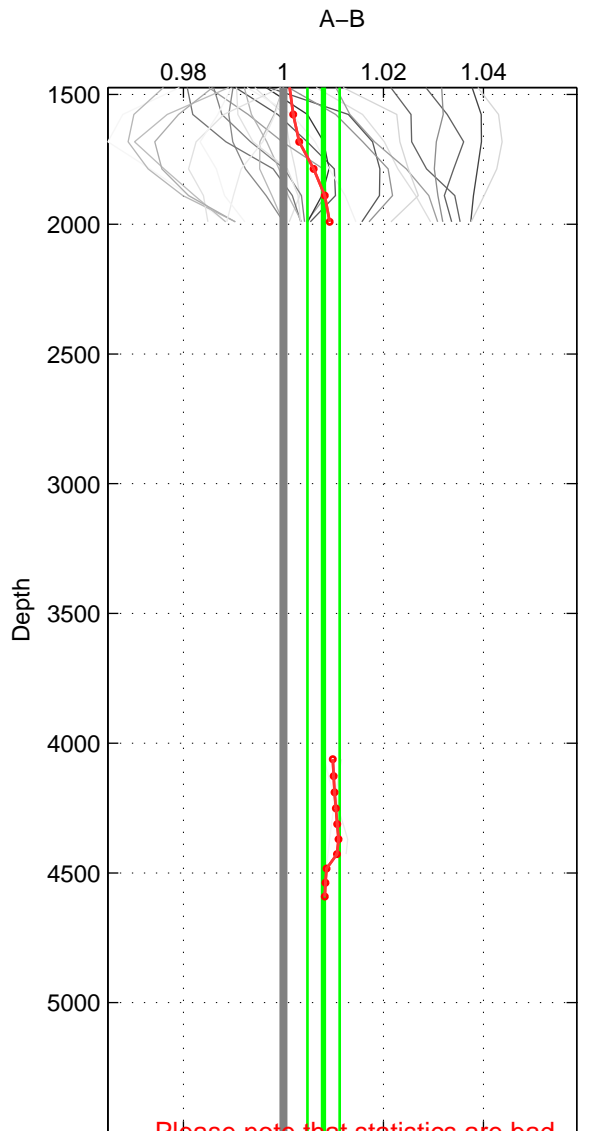

Cruise A (red). Date: Feb 2003 Cruisename: 660-49UF20030225
 Cruise B (blue). Date: Jul 2010 Cruisename: 718-49UP20100706

*** "Favourite" values are means of spaces 1 2.

	Offset	O.StDev	Ratio	R.Stdev	Rating
SIGMA:	0.004	0.040	1.002	0.014	5
THETA:	0.042	0.020	1.016	0.008	5
DEPTH:	0.020	0.008	1.008	0.003	3
FAV.:	0.023	0.030	1.009	0.011	5

Profiles of A: 6
 Profiles of B: 14
 Diff profs : 35
 WMoffset (A-B): 0.0042977
 WMoffset stdev: 0.039535
 WMratio (A/B): 1.0016
 WMratio stdev: 0.014176

Quality (1-5): 5

Profiles of A: 6
 Profiles of B: 14
 Diff profs : 35
 WMoffset (A-B): 0.041562
 WMoffset stdev: 0.020117
 WMratio (A/B): 1.0161
 WMratio stdev: 0.0079834

Quality (1-5): 5

Profiles of A: 6
 Profiles of B: 14
 Diff profs : 35
 WMoffset (A-B): 0.020034
 WMoffset stdev: 0.0080019
 WMratio (A/B): 1.008
 WMratio stdev: 0.0032122

Quality (1-5): 3

Please note that statistics are bad.