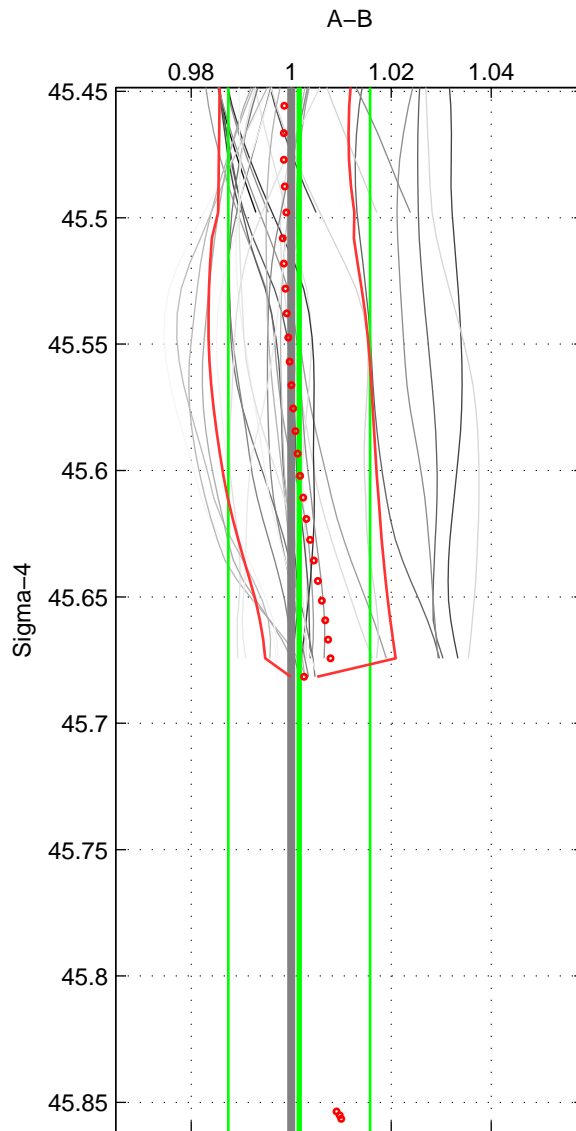

Cruise A (red). Date: Feb 2003 Cruisename: 660-49UF20030225
 Cruise B (blue). Date: Jul 2010 Cruisename: 718-49UP20100706

*** "Favourite" values are means of spaces 1 2.

	Offset	O.StDev	Ratio	R.Stdev	Rating
SIGMA:	0.004	0.040	1.002	0.014	5
THETA:	0.042	0.020	1.016	0.008	5
DEPTH:	0.020	0.008	1.008	0.003	3
FAV.:	0.023	0.030	1.009	0.011	5

Profiles of A: 6
 Profiles of B: 14
 Diff profs : 35
 WMoffset (A-B): 0.0042977
 WMoffset stdev: 0.039535
 WMratio (A/B): 1.0016
 WMratio stdev: 0.014176

Quality (1-5): 5

Profiles of A: 6
 Profiles of B: 14
 Diff profs : 35
 WMoffset (A-B): 0.041562
 WMoffset stdev: 0.020117
 WMratio (A/B): 1.0161
 WMratio stdev: 0.0079834

Quality (1-5): 5

Profiles of A: 6
 Profiles of B: 14
 Diff profs : 35
 WMoffset (A-B): 0.020034
 WMoffset stdev: 0.0080019
 WMratio (A/B): 1.008
 WMratio stdev: 0.0032122

Quality (1-5): 3

Please note that statistics are bad.