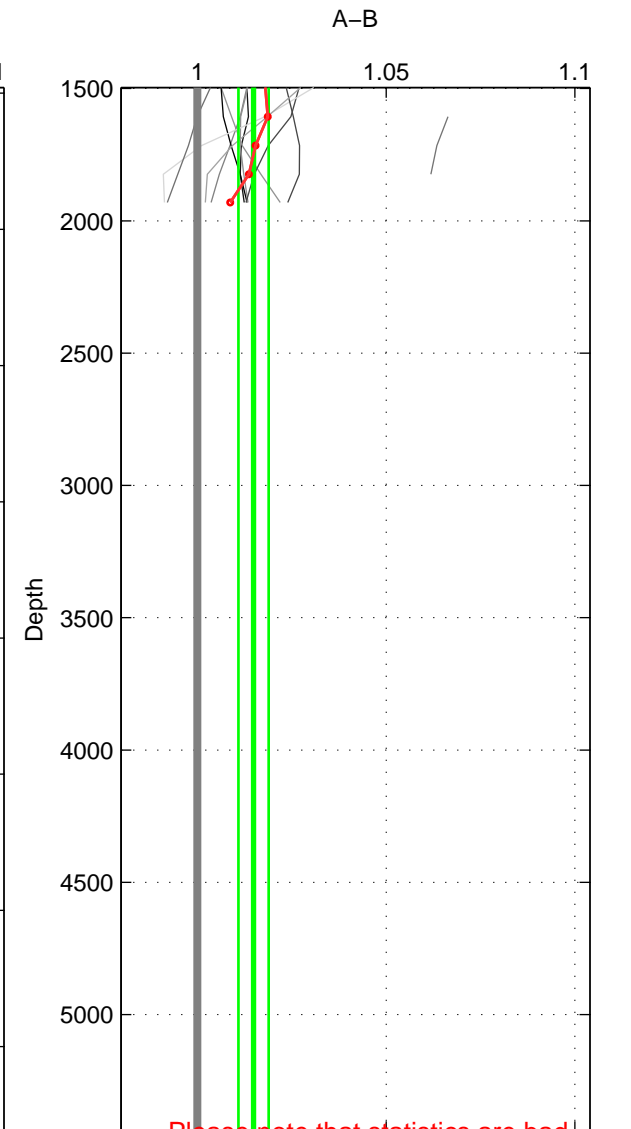

Cruise A (red). Date: Oct 1998 Cruisename: 686-49UP19980916

Cruise B (blue). Date: May 1999 Cruisename: 687-49UP19990419

*** "Favourite" values are those of space 1.

	Offset	O.StDev	Ratio	R.Stdev	Rating
SIGMA:	0.031	0.025	1.011	0.009	5
THETA:	0.035	0.024	1.012	0.008	4
DEPTH:	0.043	0.012	1.015	0.004	3
FAV.:	0.031	0.025	1.011	0.009	5

Profiles of A: 4
 Profiles of B: 8
 Diff profs : 13
 WMoffset (A-B): 0.031356
 WMoffset stdev: 0.024768
 WMratio (A/B): 1.0107
 WMratio stdev: 0.0085291

Quality (1-5): 5

Profiles of A: 4
 Profiles of B: 8
 Diff profs : 13
 WMoffset (A-B): 0.034522
 WMoffset stdev: 0.023878
 WMratio (A/B): 1.0118
 WMratio stdev: 0.0082232

Quality (1-5): 4

Profiles of A: 4
 Profiles of B: 8
 Diff profs : 13
 WMoffset (A-B): 0.043077
 WMoffset stdev: 0.012048
 WMratio (A/B): 1.0149
 WMratio stdev: 0.0040034

Quality (1-5): 3

Please note that statistics are bad.