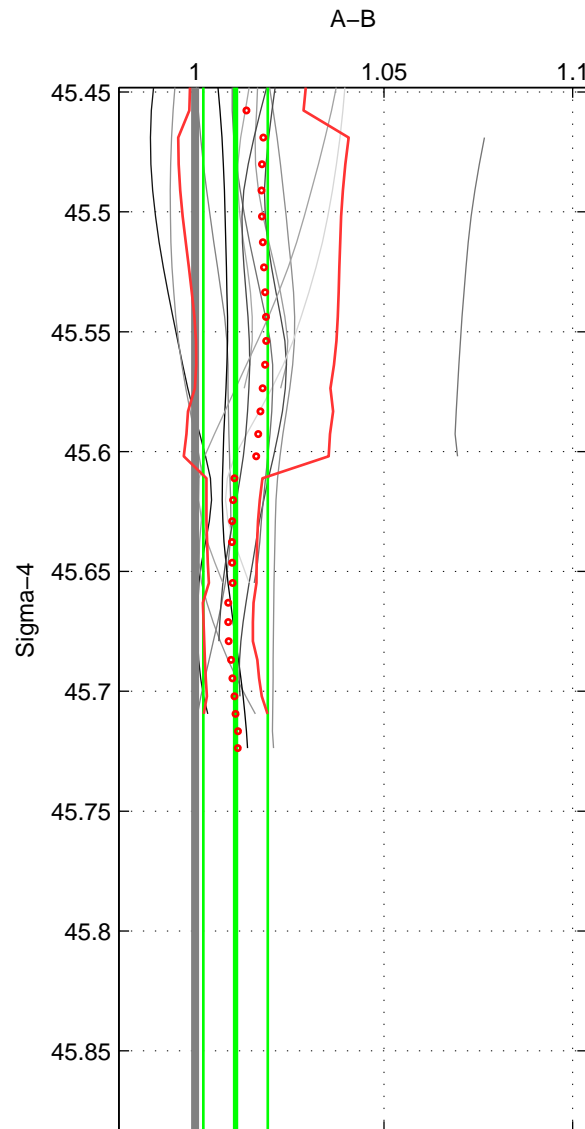

Cruise A (red). Date: Oct 1998 Cruisename: 686-49UP19980916

Cruise B (blue). Date: May 1999 Cruisename: 687-49UP19990419

*** "Favourite" values are those of space 1.

	Offset	O.StDev	Ratio	R.Stdev	Rating
SIGMA:	0.031	0.025	1.011	0.009	5
THETA:	0.035	0.024	1.012	0.008	4
DEPTH:	0.043	0.012	1.015	0.004	3
FAV.:	0.031	0.025	1.011	0.009	5

Profiles of A: 4
 Profiles of B: 8
 Diff profs : 13
 WMoffset (A-B): 0.031356
 WMoffset stdev: 0.024768
 WMratio (A/B): 1.0107
 WMratio stdev: 0.0085291

Quality (1-5): 5

Profiles of A: 4
 Profiles of B: 8
 Diff profs : 13
 WMoffset (A-B): 0.034522
 WMoffset stdev: 0.023878
 WMratio (A/B): 1.0118
 WMratio stdev: 0.0082232

Quality (1-5): 4

Profiles of A: 4
 Profiles of B: 8
 Diff profs : 13
 WMoffset (A-B): 0.043077
 WMoffset stdev: 0.012048
 WMratio (A/B): 1.0149
 WMratio stdev: 0.0040034

Quality (1-5): 3

Please note that statistics are bad.