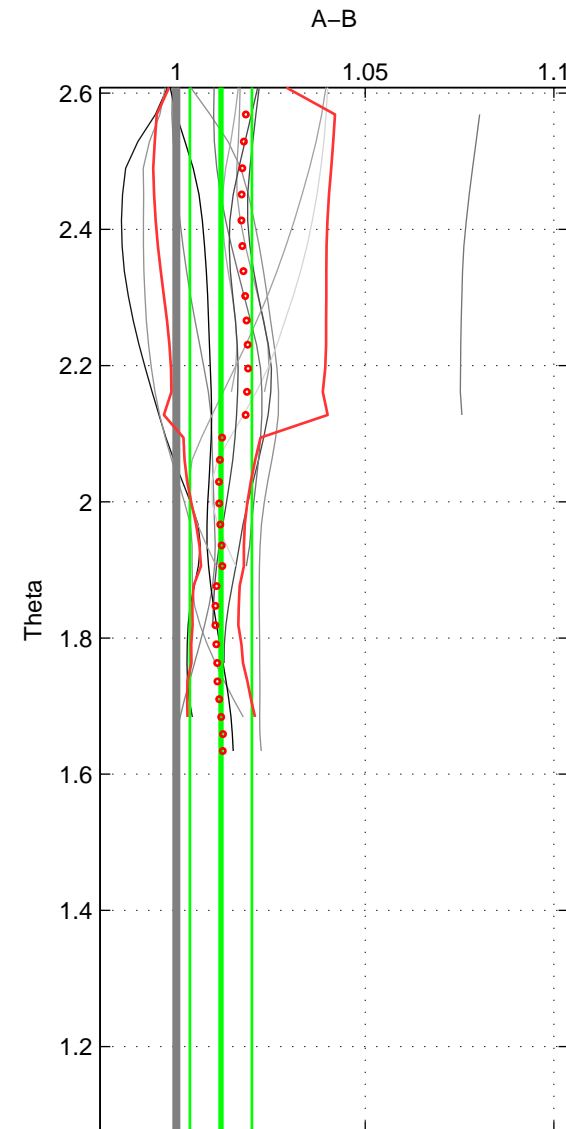

Cruise A (red). Date: Oct 1998 Cruisename: 686-49UP19980916

Cruise B (blue). Date: May 1999 Cruisename: 687-49UP19990419

*** "Favourite" values are those of space 1.

	Offset	O.StDev	Ratio	R.Stdev	Rating
SIGMA:	0.031	0.025	1.011	0.009	5
THETA:	0.035	0.024	1.012	0.008	4
DEPTH:	0.043	0.012	1.015	0.004	3
FAV.:	0.031	0.025	1.011	0.009	5

Profiles of A: 4
 Profiles of B: 8
 Diff profs : 13
 WMoffset (A-B): 0.031356
 WMoffset stdev: 0.024768
 WMratio (A/B): 1.0107
 WMratio stdev: 0.0085291

Quality (1-5): 5

Profiles of A: 4
 Profiles of B: 8
 Diff profs : 13
 WMoffset (A-B): 0.034522
 WMoffset stdev: 0.023878
 WMratio (A/B): 1.0118
 WMratio stdev: 0.0082232

Quality (1-5): 4

Profiles of A: 4
 Profiles of B: 8
 Diff profs : 13
 WMoffset (A-B): 0.043077
 WMoffset stdev: 0.012048
 WMratio (A/B): 1.0149
 WMratio stdev: 0.0040034

Quality (1-5): 3

Please note that statistics are bad.